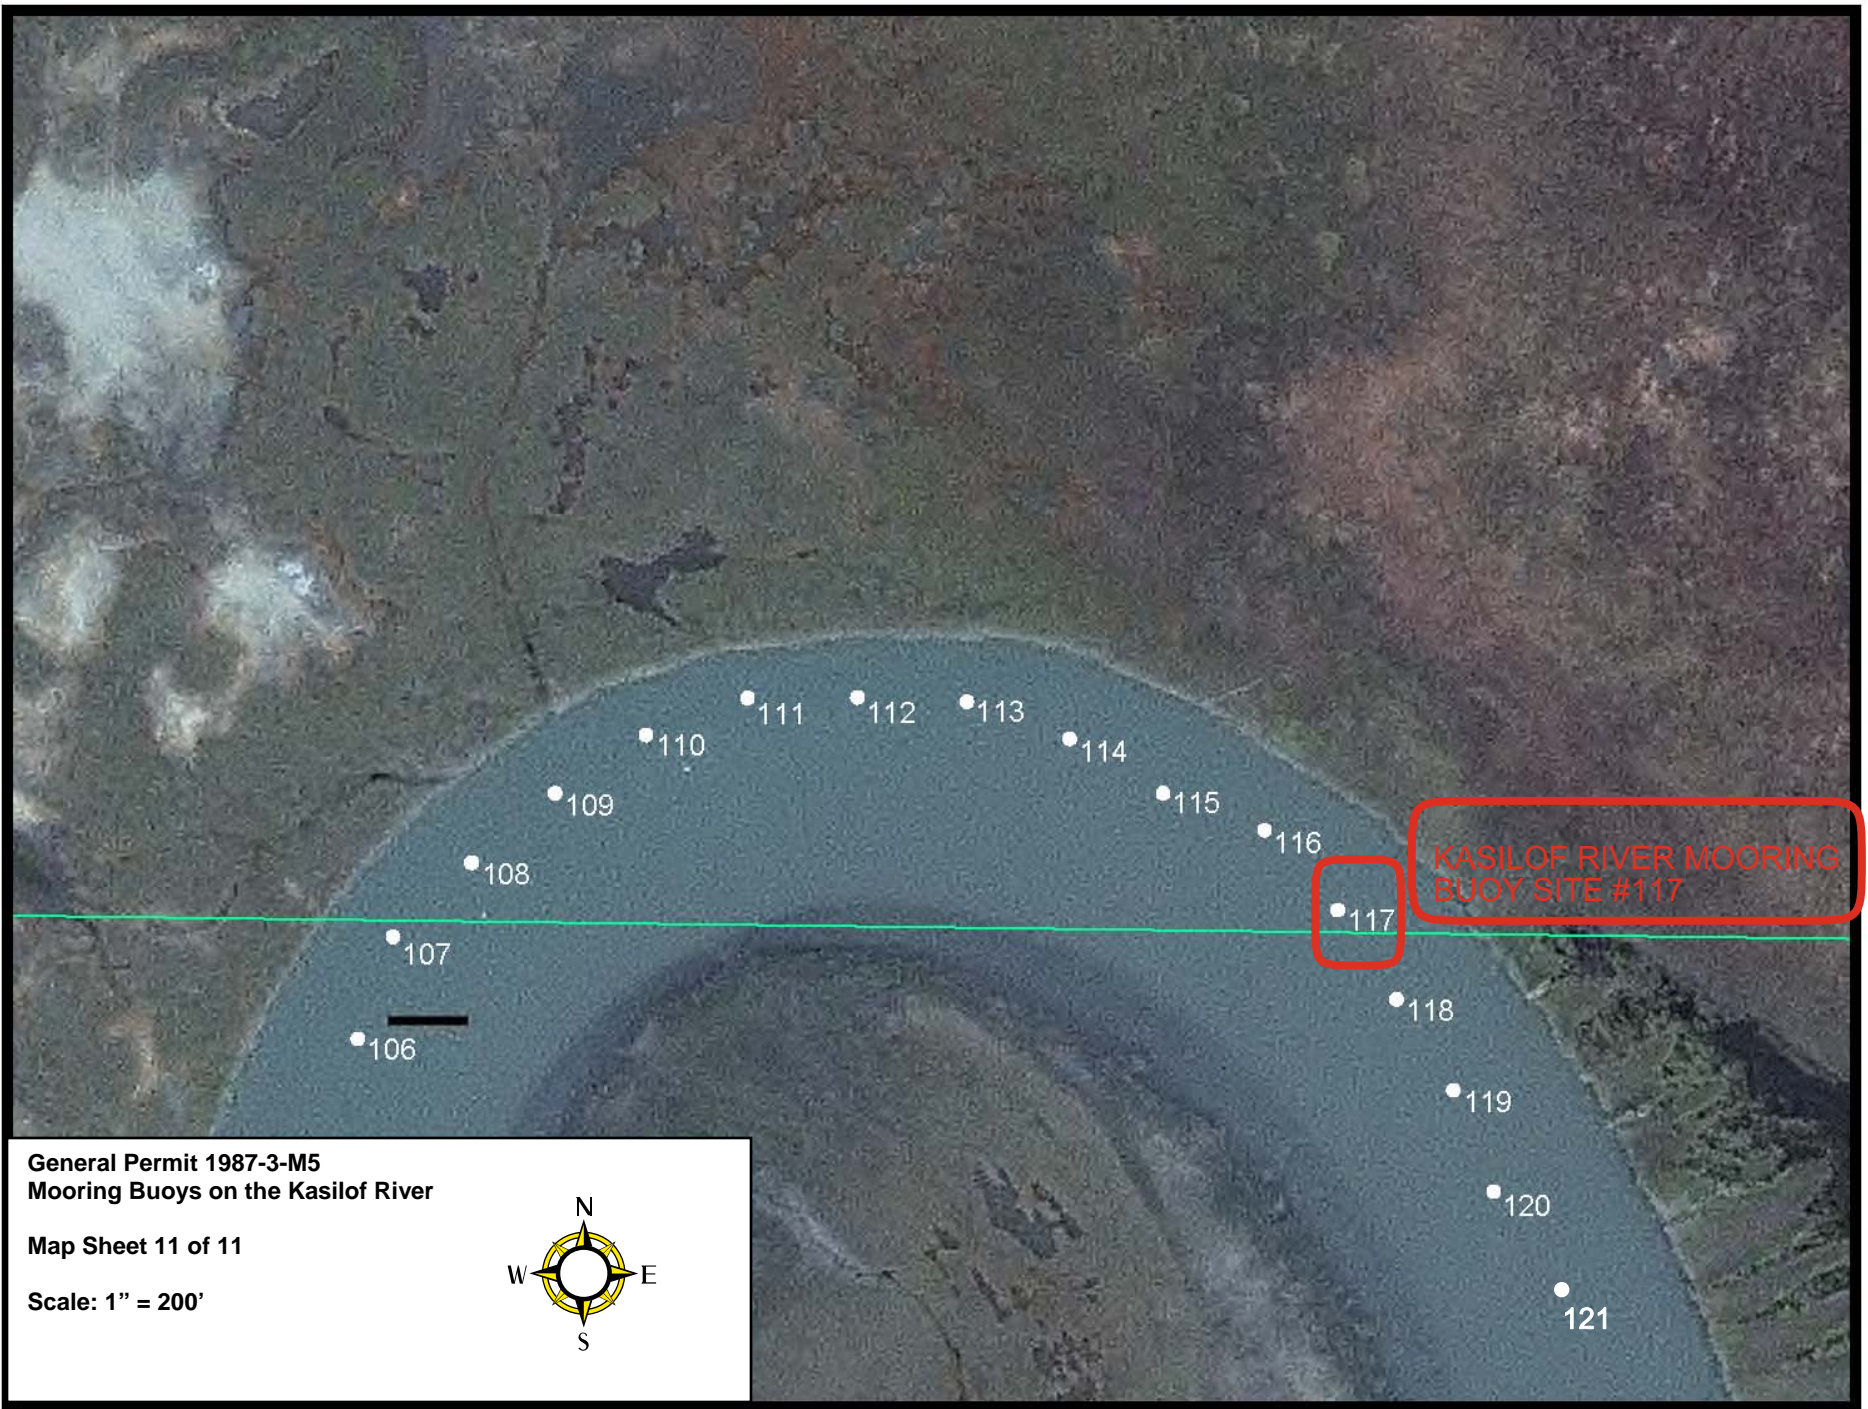

Kasilof River Mooring Buoys (KRMB)

General Permit 1987-3-M5
Mooring Buoys on the Kasilof River

Map Sheet 11 of 11

Scale: 1" = 200'