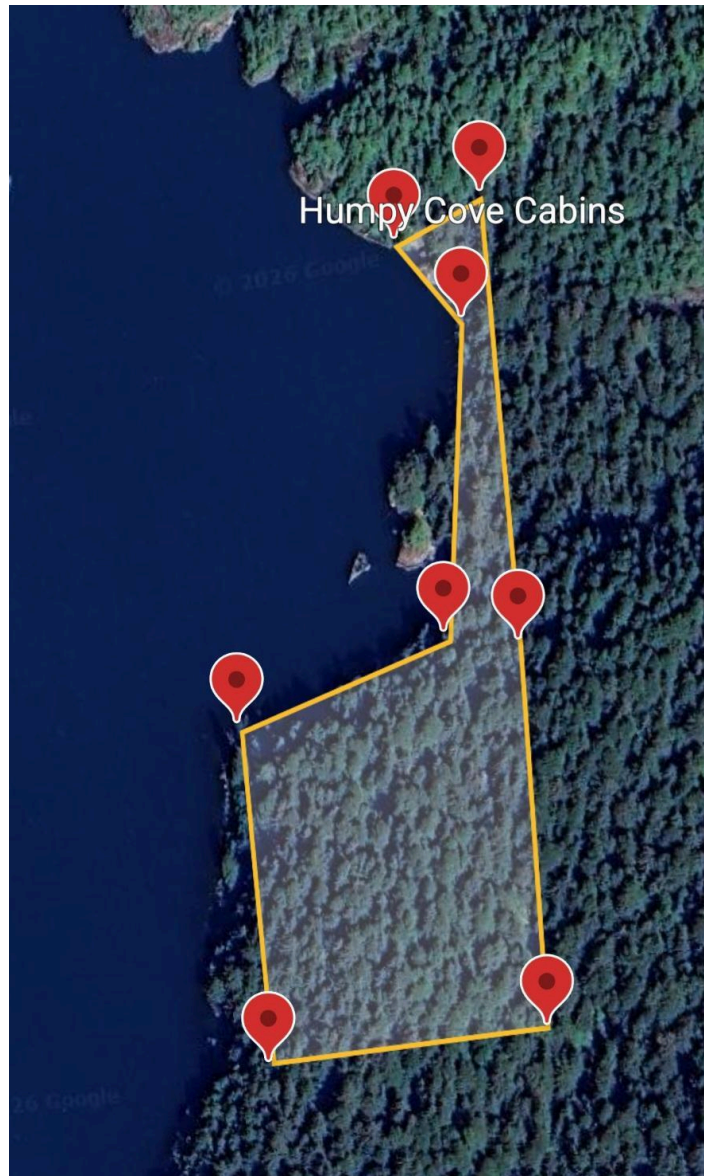

Permit Application Map & Coordinates

3 Properties:

Salmon Falls, Humpy Cove Cabins, Atlas Pass

Applicant: Pure Alaska LLC

Date: March 24, 2026

Area Map (Locations in relation to Seward)

Salmon Falls Site Plan:

Waypoint Coordinates Salmon Falls

- 59°57'48.50"N 149°17'34.36"W
- 59°57'53.14"N 149°17'36.21"W
- 59°57'47.46"N 149°17'31.58"W
- 59°57'47.05"N 149°17'32.48"W
- 59°57'47.22"N 149°17'38.55"W

Humpy Cove Site Plan:

Waypoint Coordinates Humpy Cove Cabins

- 59°57'07.41"N 149°17'57.52"W
- 59°57'02.34"N 149°17'57.74"W
- 59°56'57.83"N 149°18'04.52"W
- 59°57'01.76"N 149°18'04.42"W
- 59°57'06.05"N 149°17'58.23"W
- 59°57'02.53"N 149°17'59.41"W
- 59°57'07.04"N 149°17'59.56"W
- 59°56'58.00"N 149°17'58.06"W

Atlas Pass Site Plan:

Waypoint Coordinates Atlas Pass

- 59°55'10.00"N 149°17'49.84"W
- 59°55'09.86"N 149°17'51.47"W
- 59°55'08.51"N 149°17'51.82"W
- 59°55'07.51"N 149°17'54.01"W
- 59°55'07.56"N 149°18'04.58"W
- 59°55'03.71"N 149°18'05.97"W
- 59°55'06.54"N 149°17'58.70"W
- 59°55'07.38"N 149°17'50.82"W