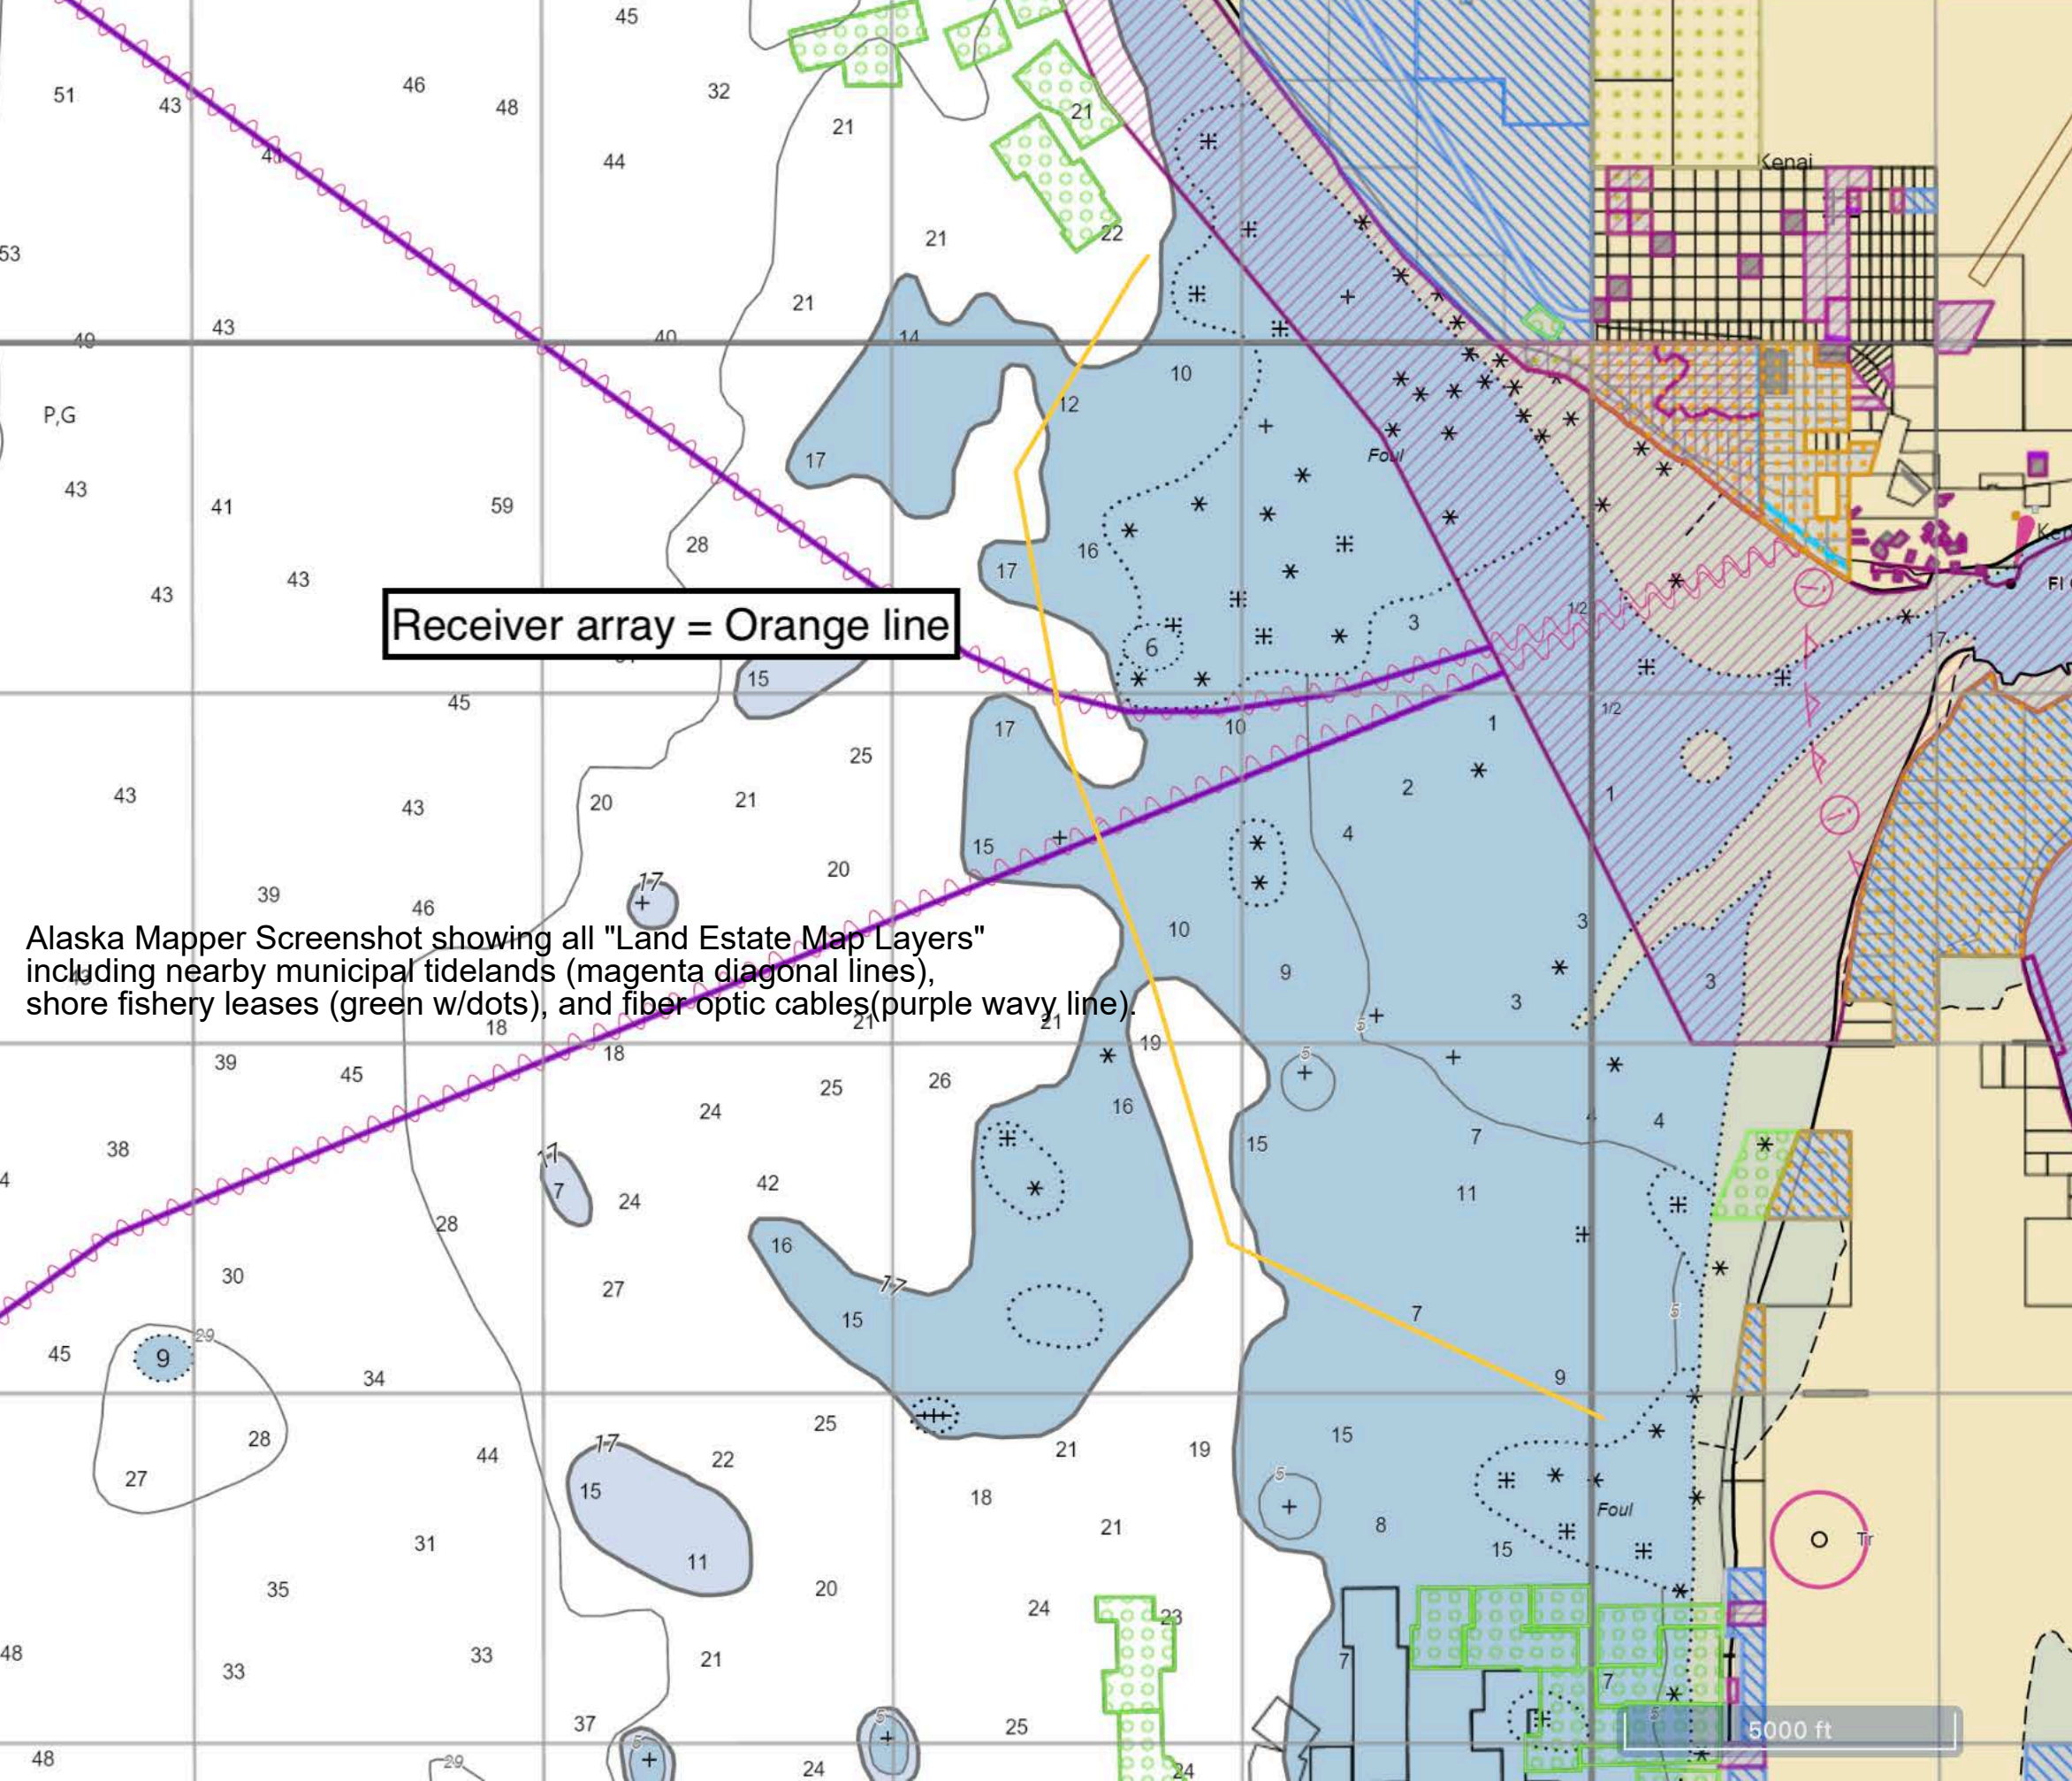

Orange Line = Receiver Array
Purple Wave Line = Optic Fiber Cables

Receiver array = Orange line

Alaska Mapper Screenshot showing all "Land Estate Map Layers" including nearby municipal tidelands (magenta diagonal lines), shore fishery leases (green w/dots), and fiber optic cables (purple wavy line).

5000 ft

Anchorage

Chugach State Park

Orange Line = Receiver Array

Kenai

Soldotna

Kenai National Wildlife Refuge
Kenai River Special Mngt Area

Kenai Lake

Chugach National Forest

Seward

Kenai National Wildlife Refuge

Kenai Fjords National Park

Cook Inlet

10 mi