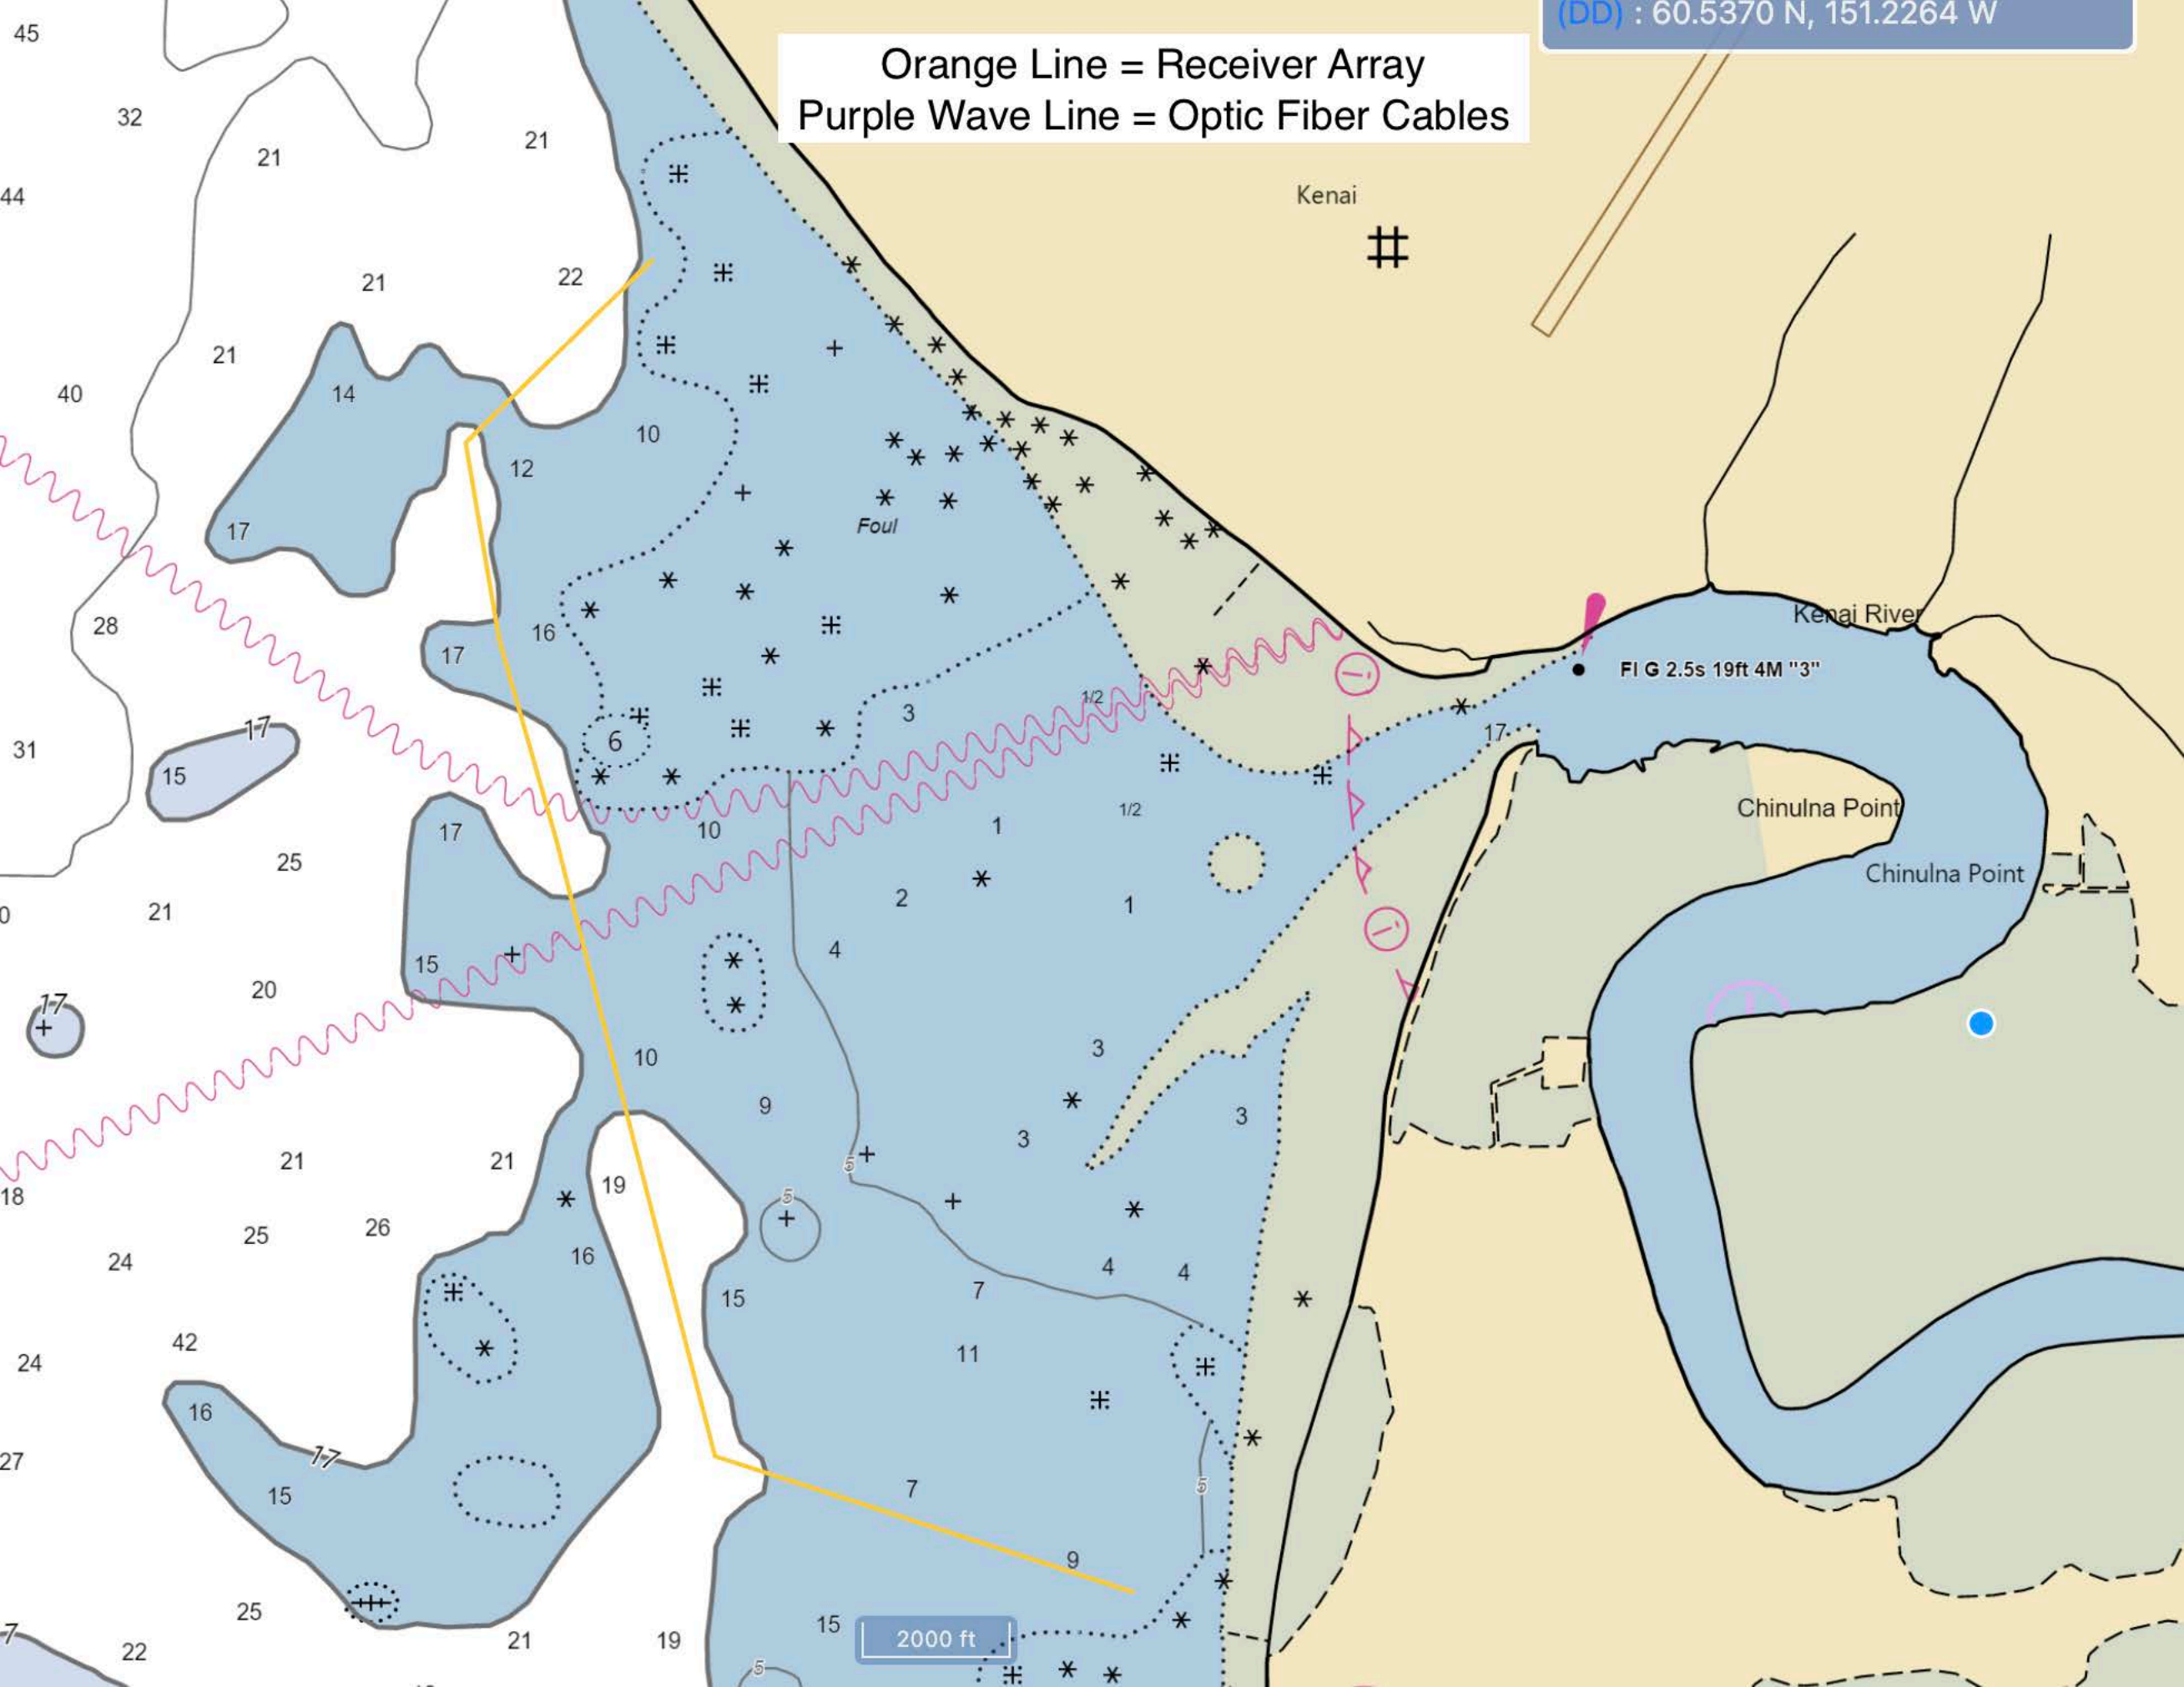

Orange Line = Receiver Array
Purple Wave Line = Optic Fiber Cables

Receiver array = Orange line

Alaska Mapper Screenshot showing all "Land Estate Map Layers" including nearby municipal tidelands (magenta diagonal lines), shore fishery leases (green w/dots), and fiber optic cables (purple wavy line).

5000 ft

Anchorage

Chugach State Park

Orange Line = Receiver Array

Kenai

Soldotna

Kenai National Wildlife Refuge
Kenai River Special Mngt Area

Kenai Lake

Chugach National Forest

Seward

Kenai National Wildlife Refuge

Kenai Fjords National Park

Cook Inlet

10 mi