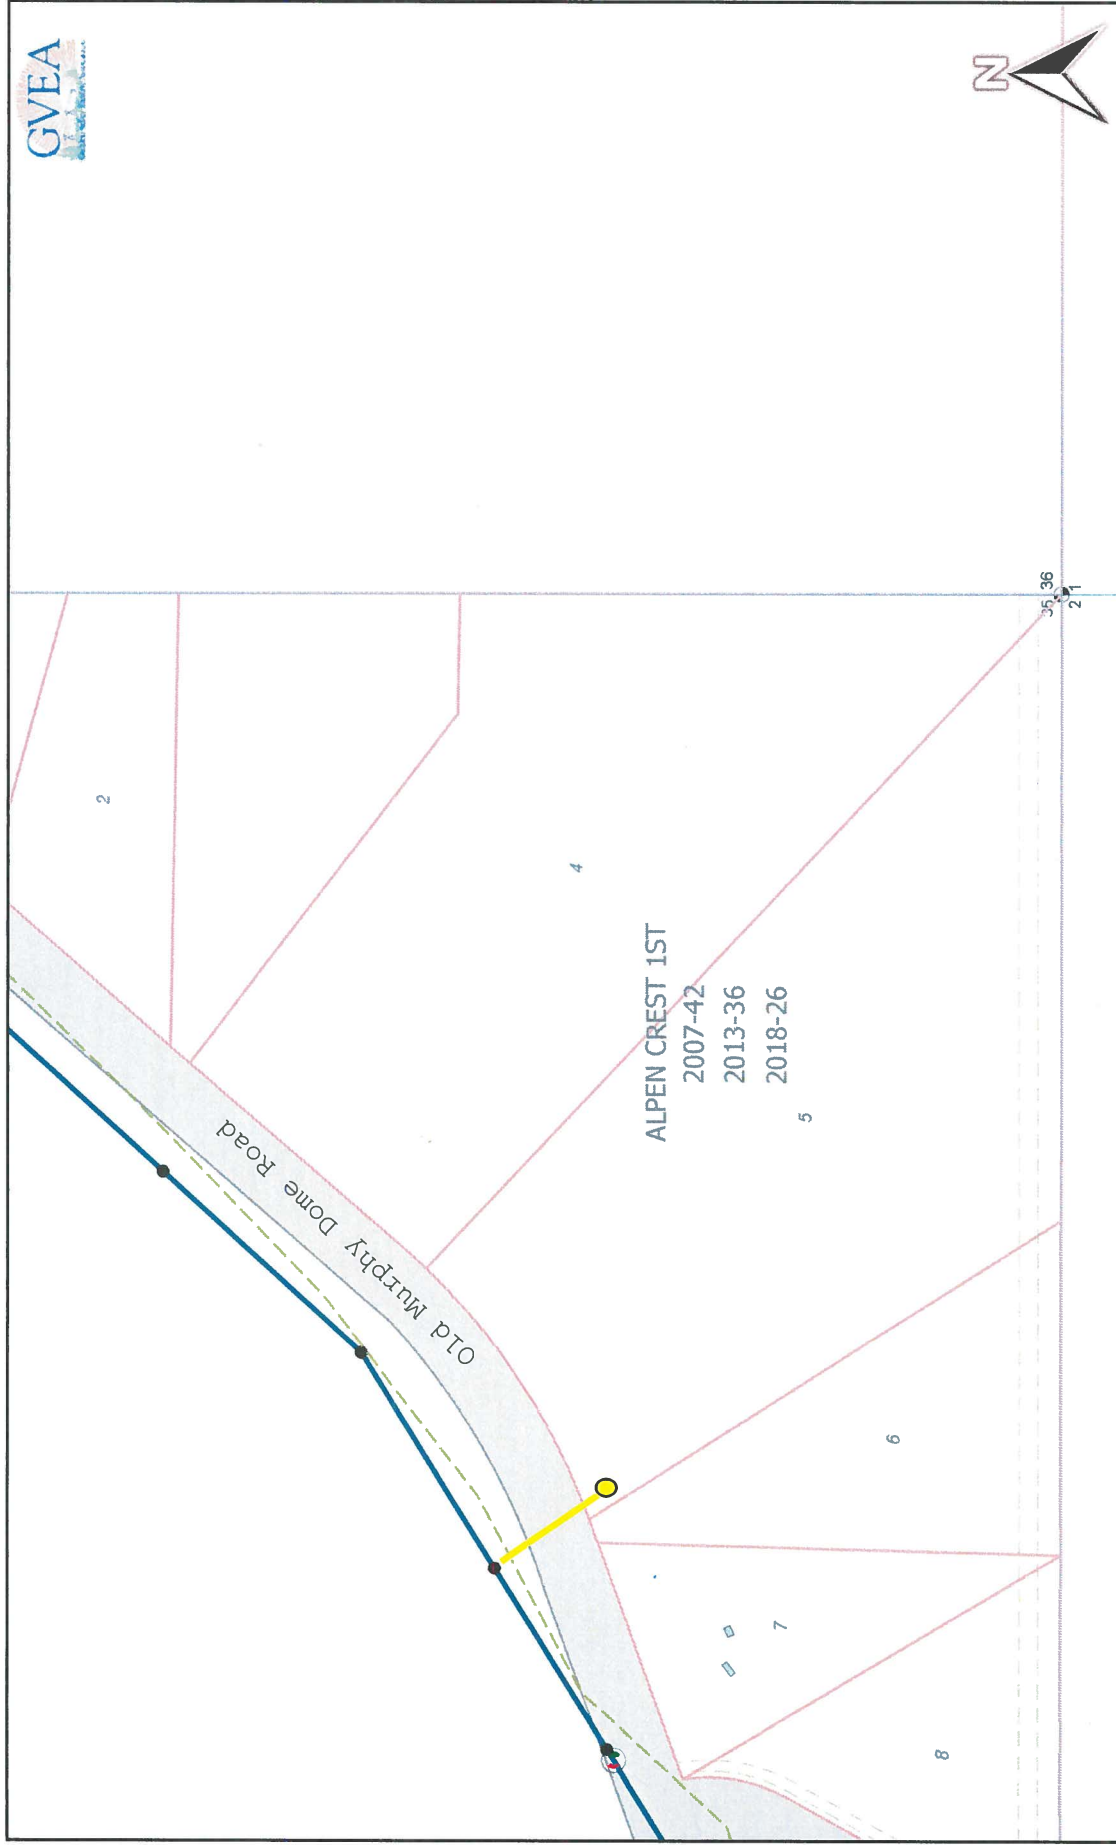

Lot 5, Alpengrest 2nd Addition

70 m
200 ft

Aug/27/2024
Scale 1:7735

Township-Range: 02N003W
System Map: 4-0203f

The materials available from the GVEA AIMS map are for informational purposes only and do not constitute a legal document.