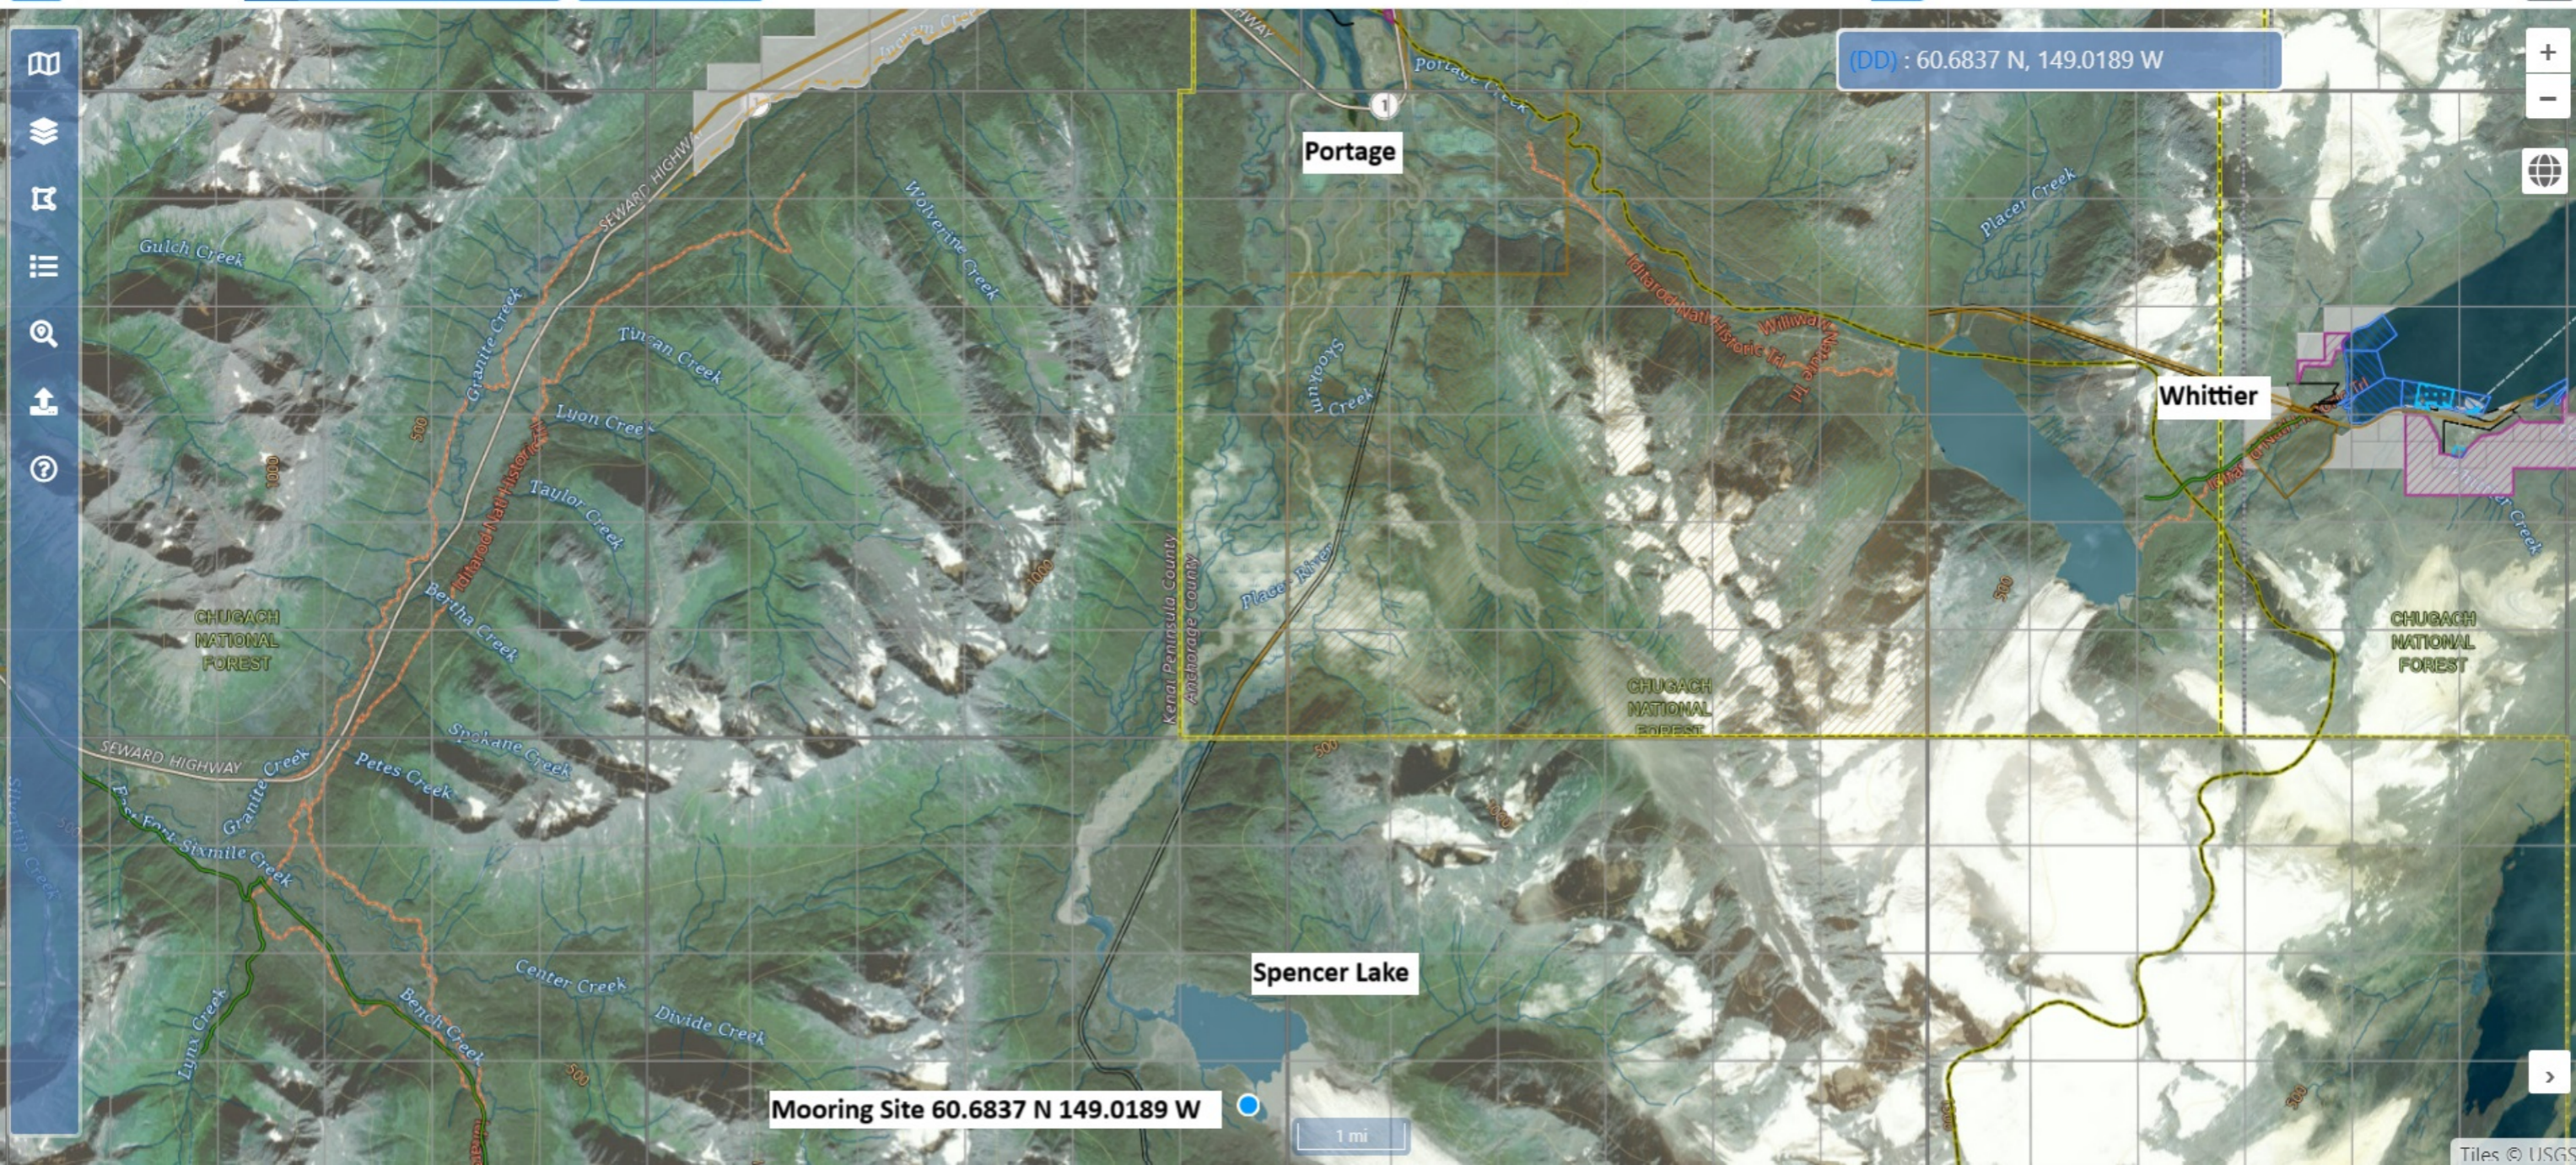

(DD) : 60.6837 N, 149.0189 W

Portage

Whittier

Spencer Lake

Mooring Site 60.6837 N 149.0189 W

1 mi

(DD) : 60.6837 N, 149.0189 W

  **Mooring Site 60.6837 N, 149.0189 W**

200 ft

>