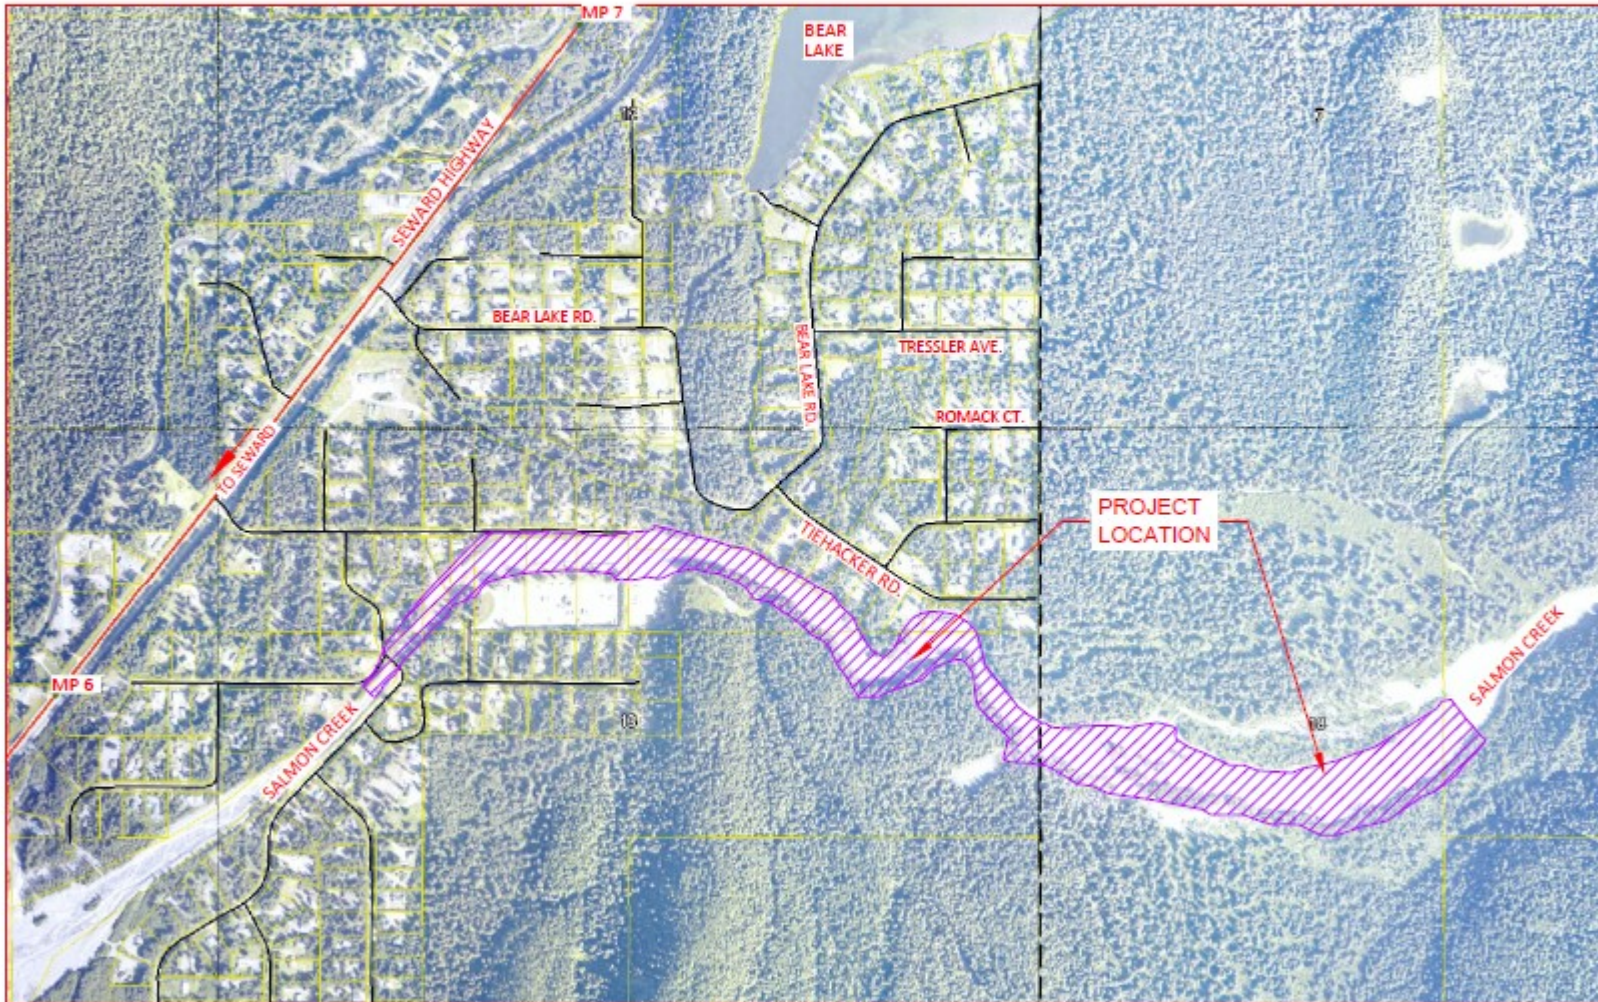

KENAI PENINSULA BOROUGH SALMON CREEK - UPPER SALMON SEWARD ALASKA STREAMBED MAINTENANCE

VICINITY MAP

SCALE

1" = 2000'