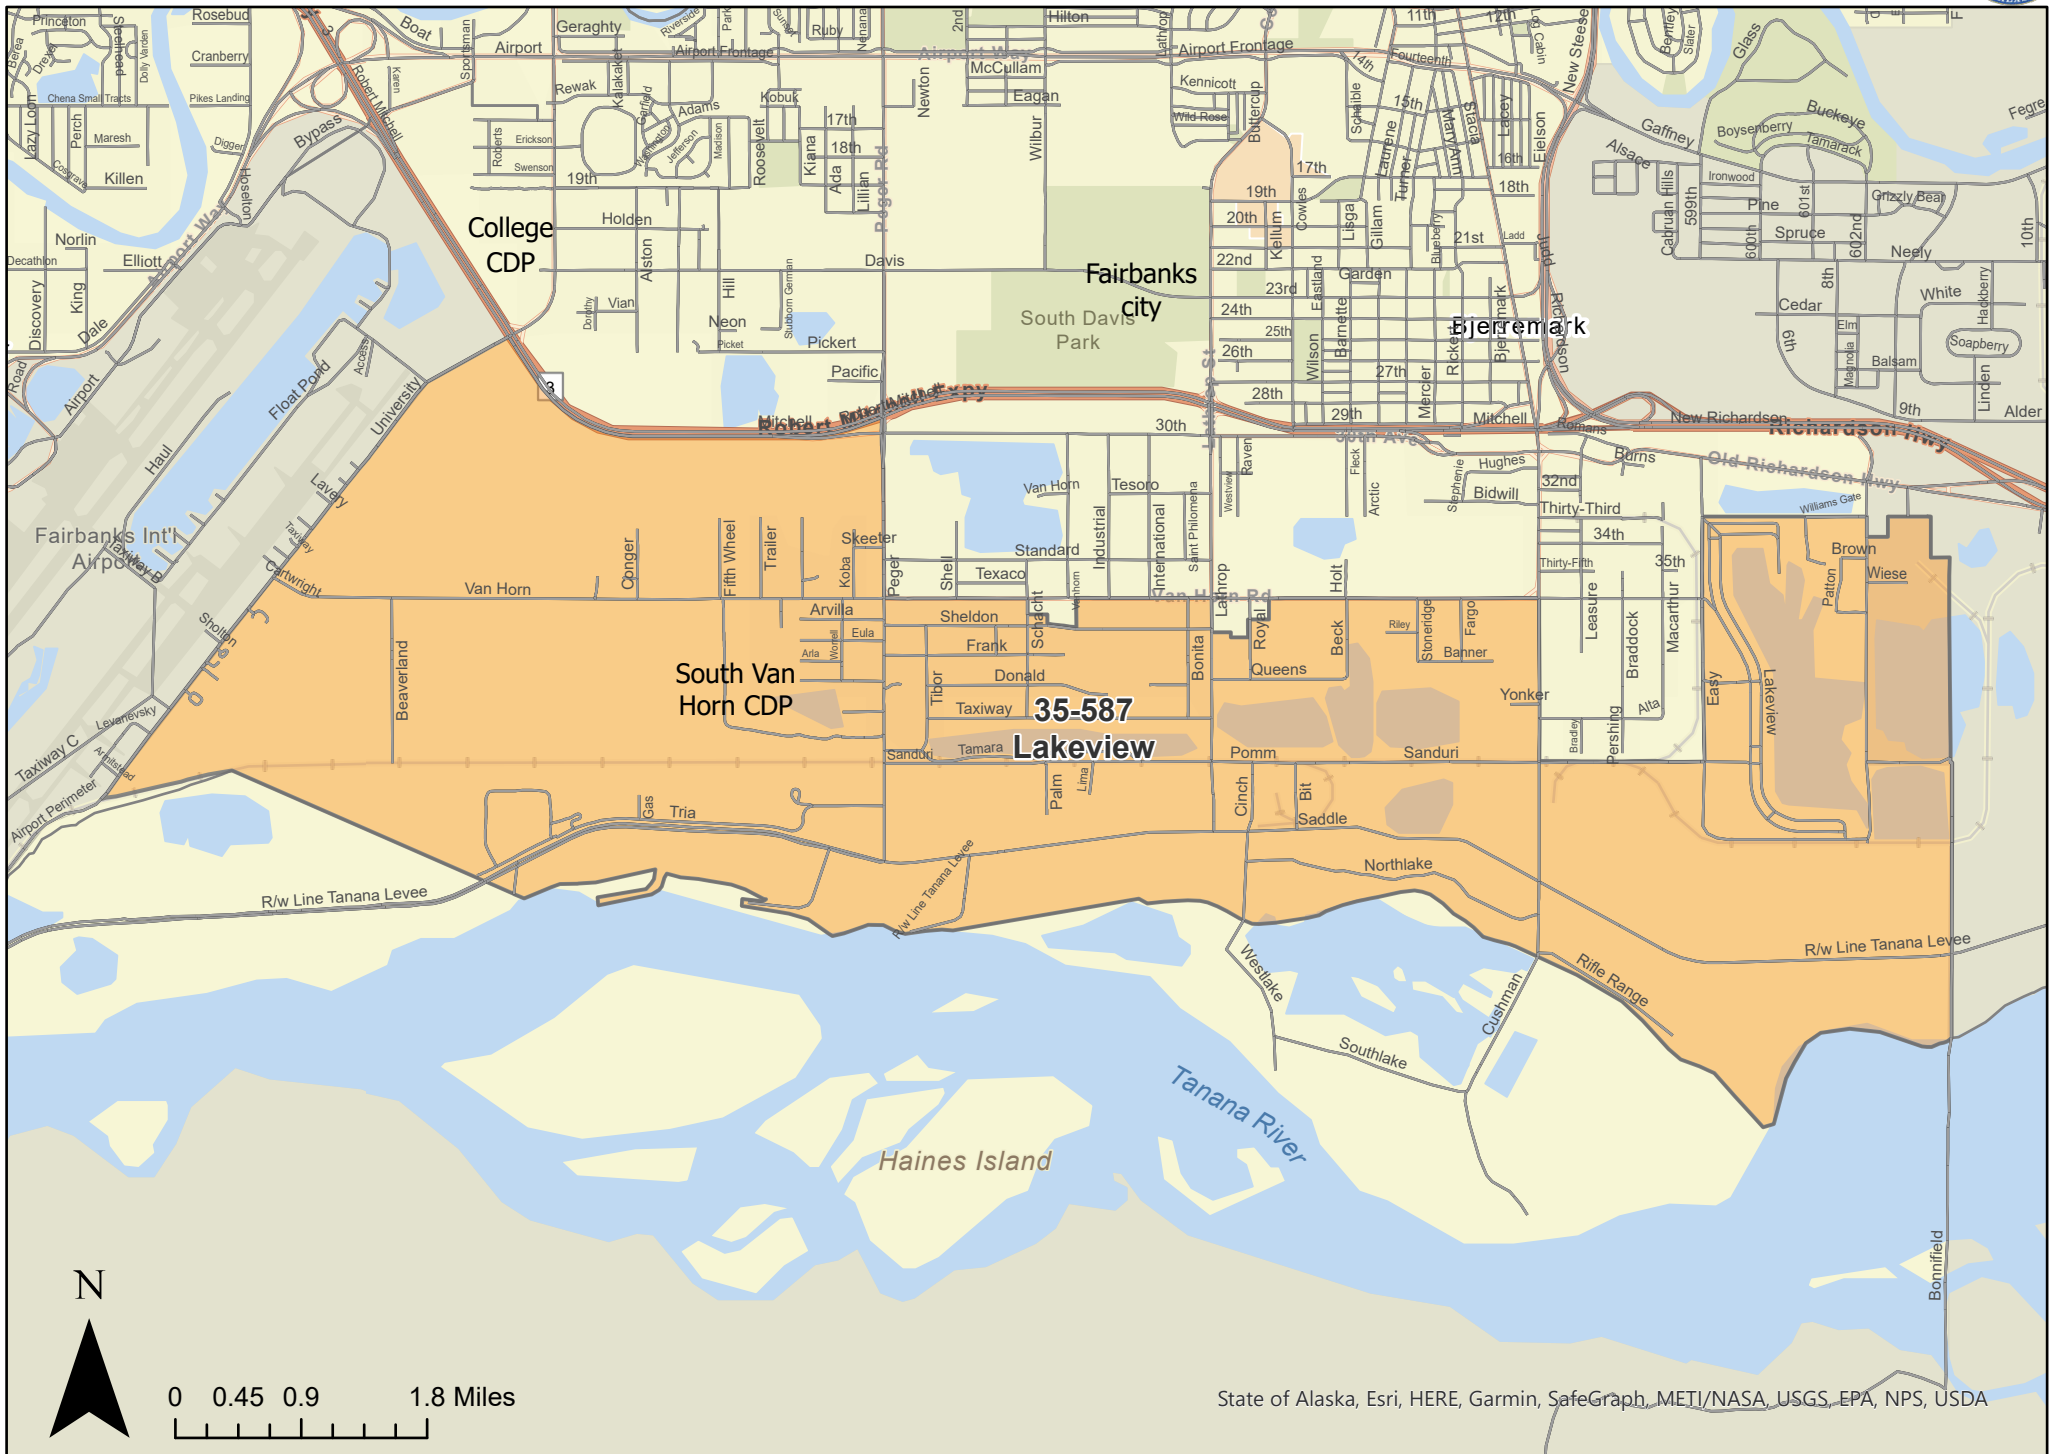

Precinct: 35-584 Ester May 15, 2023 Redistricting Plan

N

0 0.2 0.4 0.8 Miles

Farmers Loop CDP

Goldstream CDP

35-592 Shanly

College CDP

Ester CDP

Chena Ridge CDP

Fairbanks city

Totem Park

University of Alaska-Fairbanks

College

0 0.25 0.5 1 Miles

State of Alaska, Esri, HERE, Garmin, SafeGraph, METI/NASA, USGS, EPA, NPS, USDA