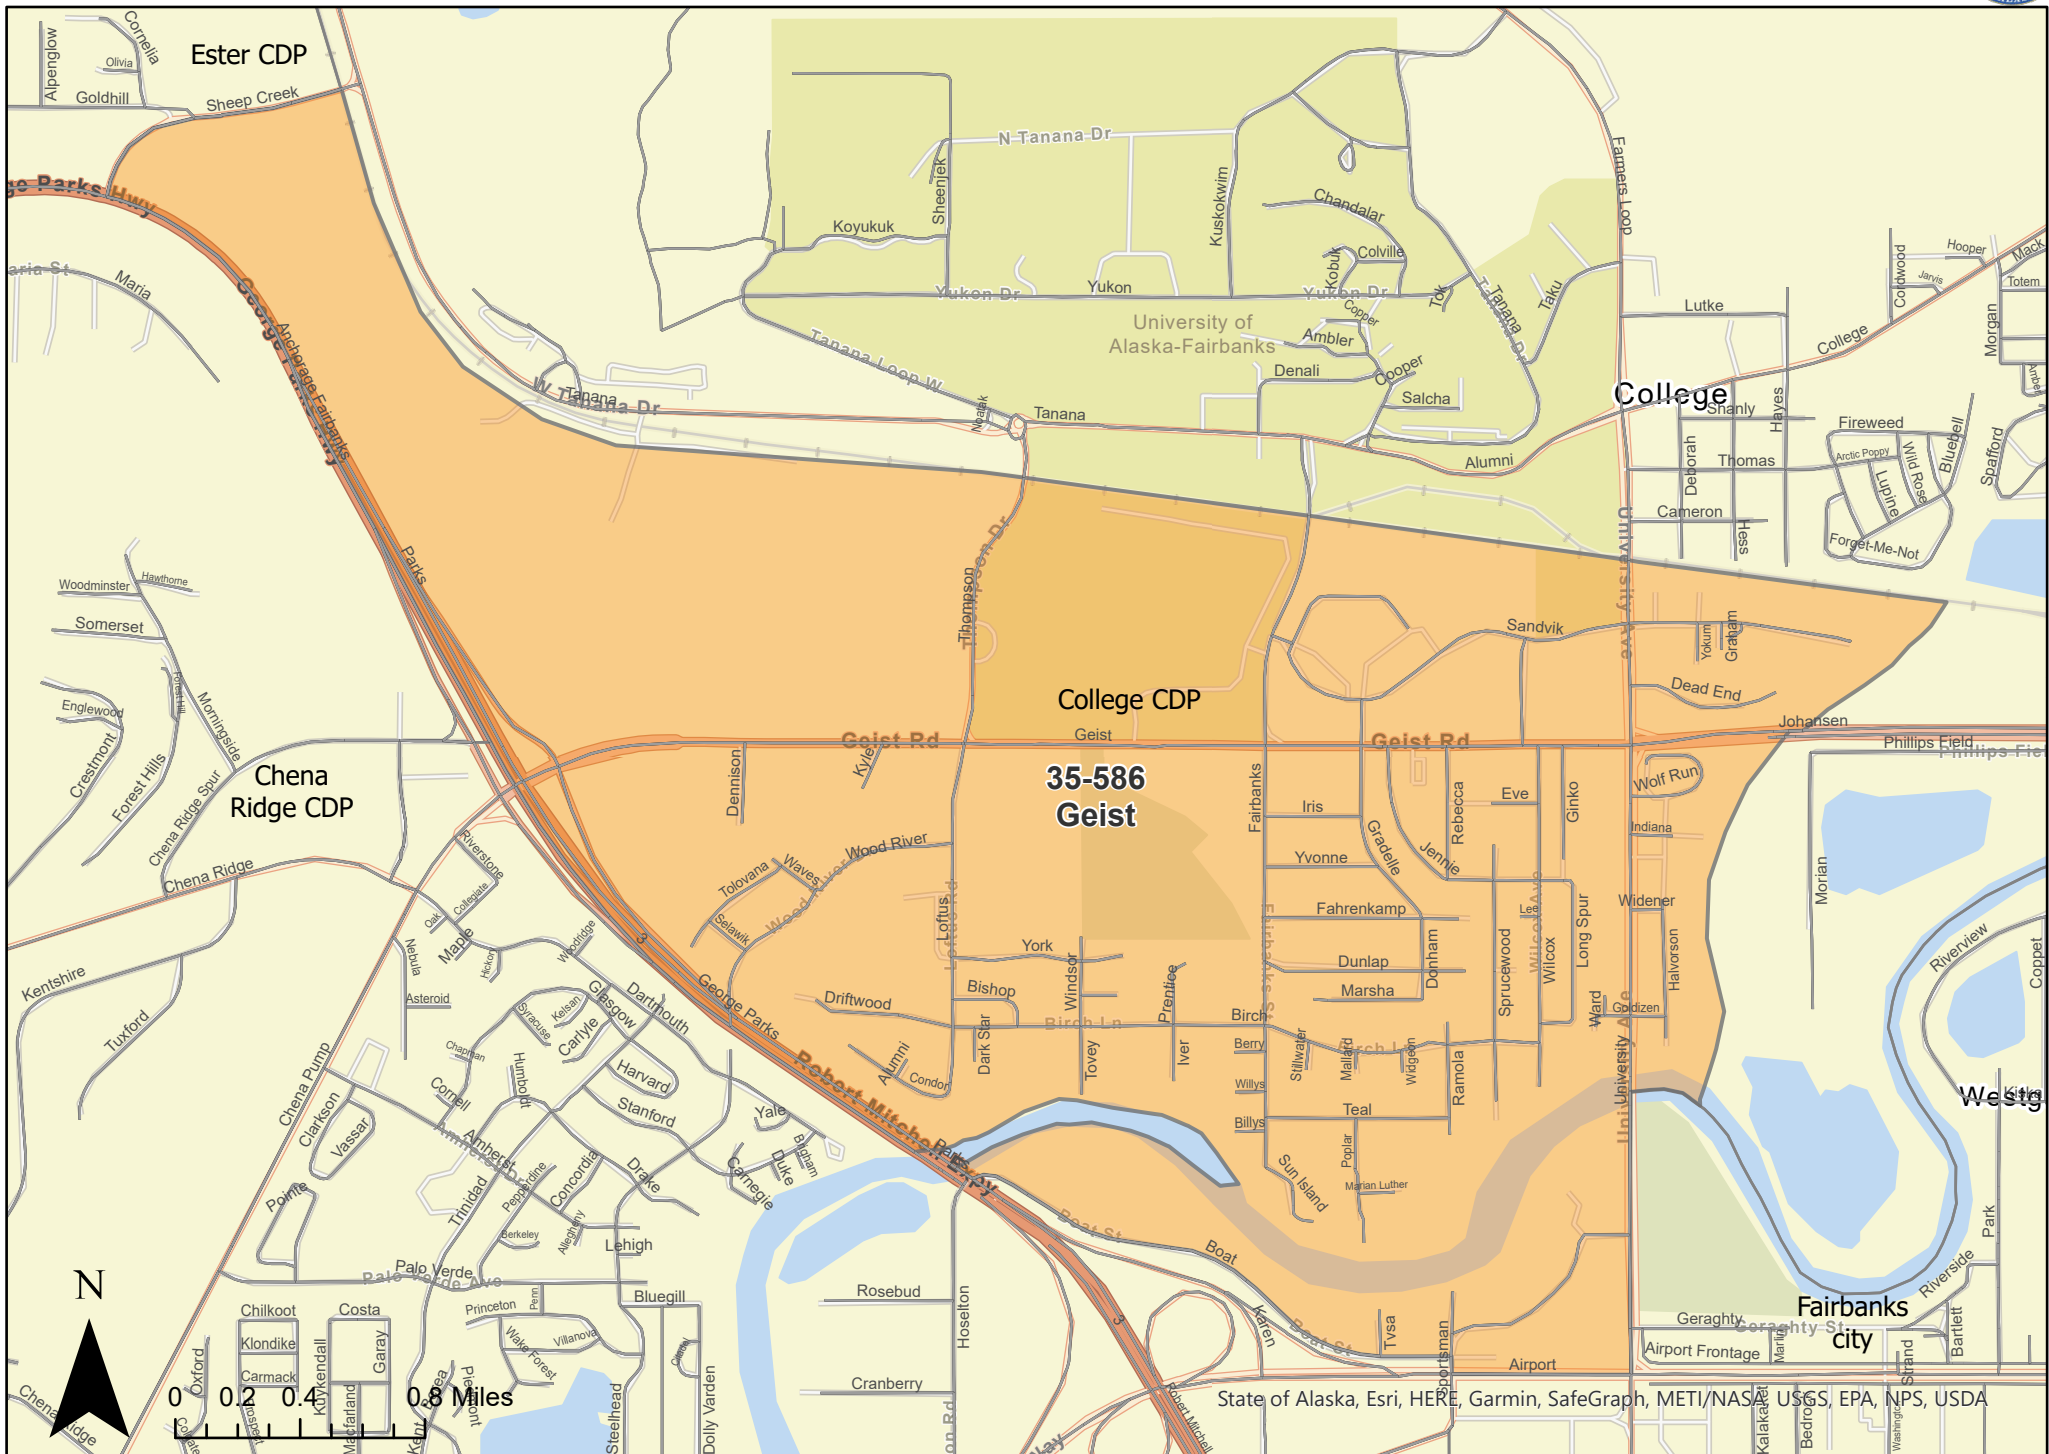

Precinct: 35-584 Ester May 15, 2023 Redistricting Plan

N

0 0.2 0.4 0.8 Miles

Farmers Loop CDP

Goldstream CDP

35-592 Shanly

College CDP

Ester CDP

Chena Ridge CDP

Fairbanks city

Totem Park

University of Alaska-Fairbanks

College

0 0.25 0.5 1 Miles

State of Alaska, Esri, HERE, Garmin, SafeGraph, METI/NASA, USGS, EPA, NPS, USDA