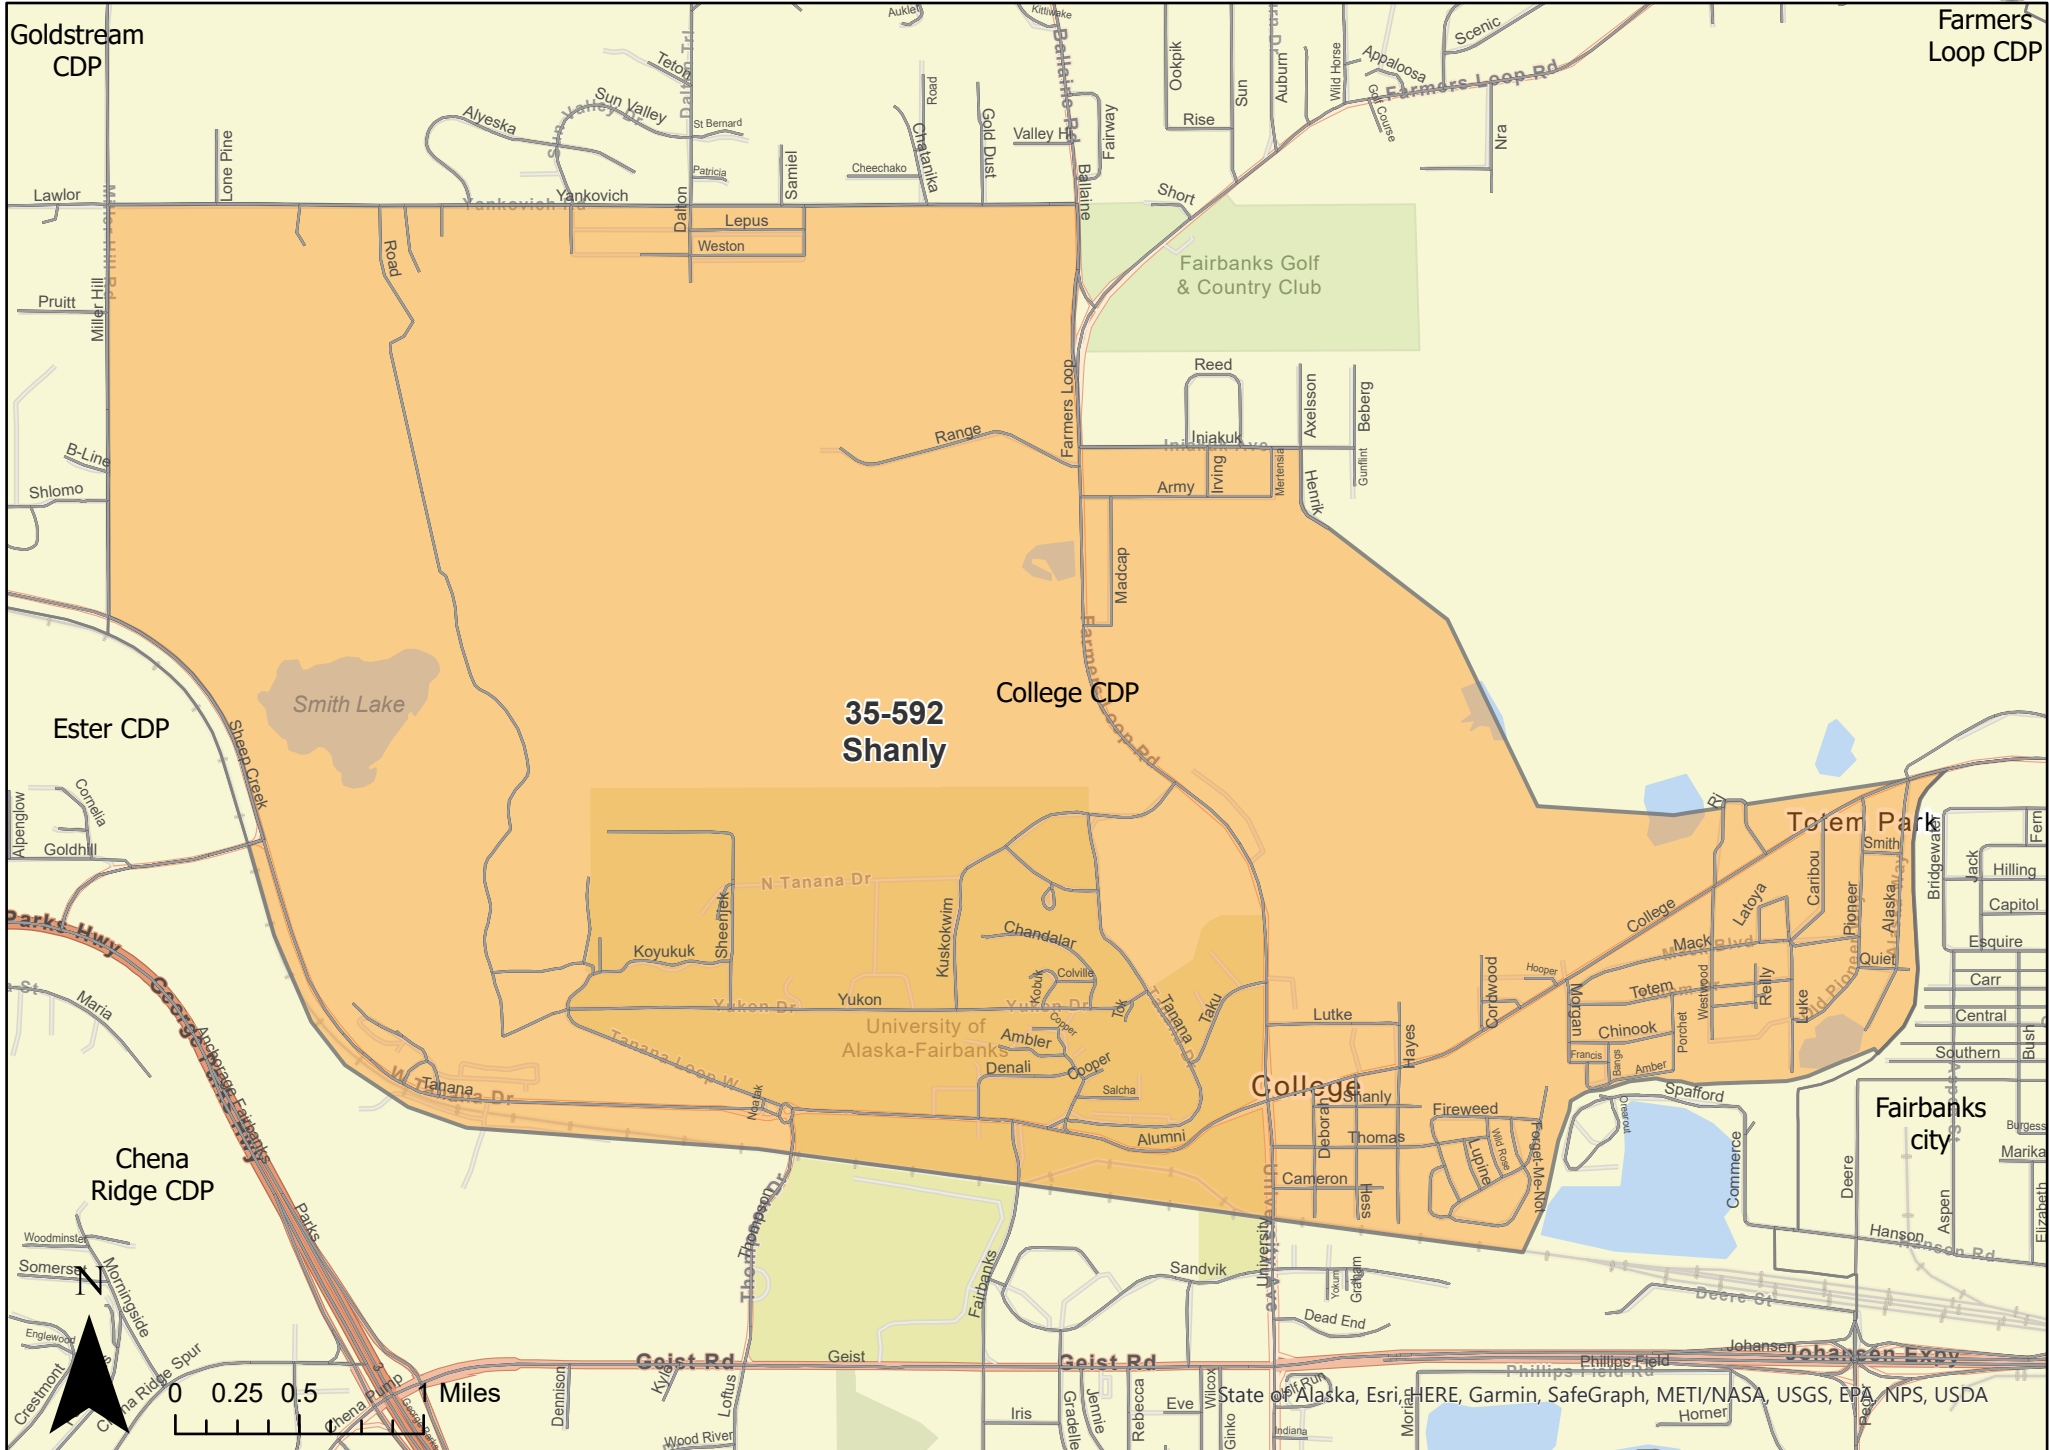

Precinct: 35-584 Ester May 15, 2023 Redistricting Plan

N

0 0.2 0.4 0.8 Miles

Farmers Loop CDP

Goldstream CDP

35-592 Shanly

College CDP

Ester CDP

Chena Ridge CDP

Fairbanks city

Totem Park

University of Alaska-Fairbanks

College

0 0.25 0.5 1 Miles

State of Alaska, Esri, HERE, Garmin, SafeGraph, METI/NASA, USGS, EPA, NPS, USDA