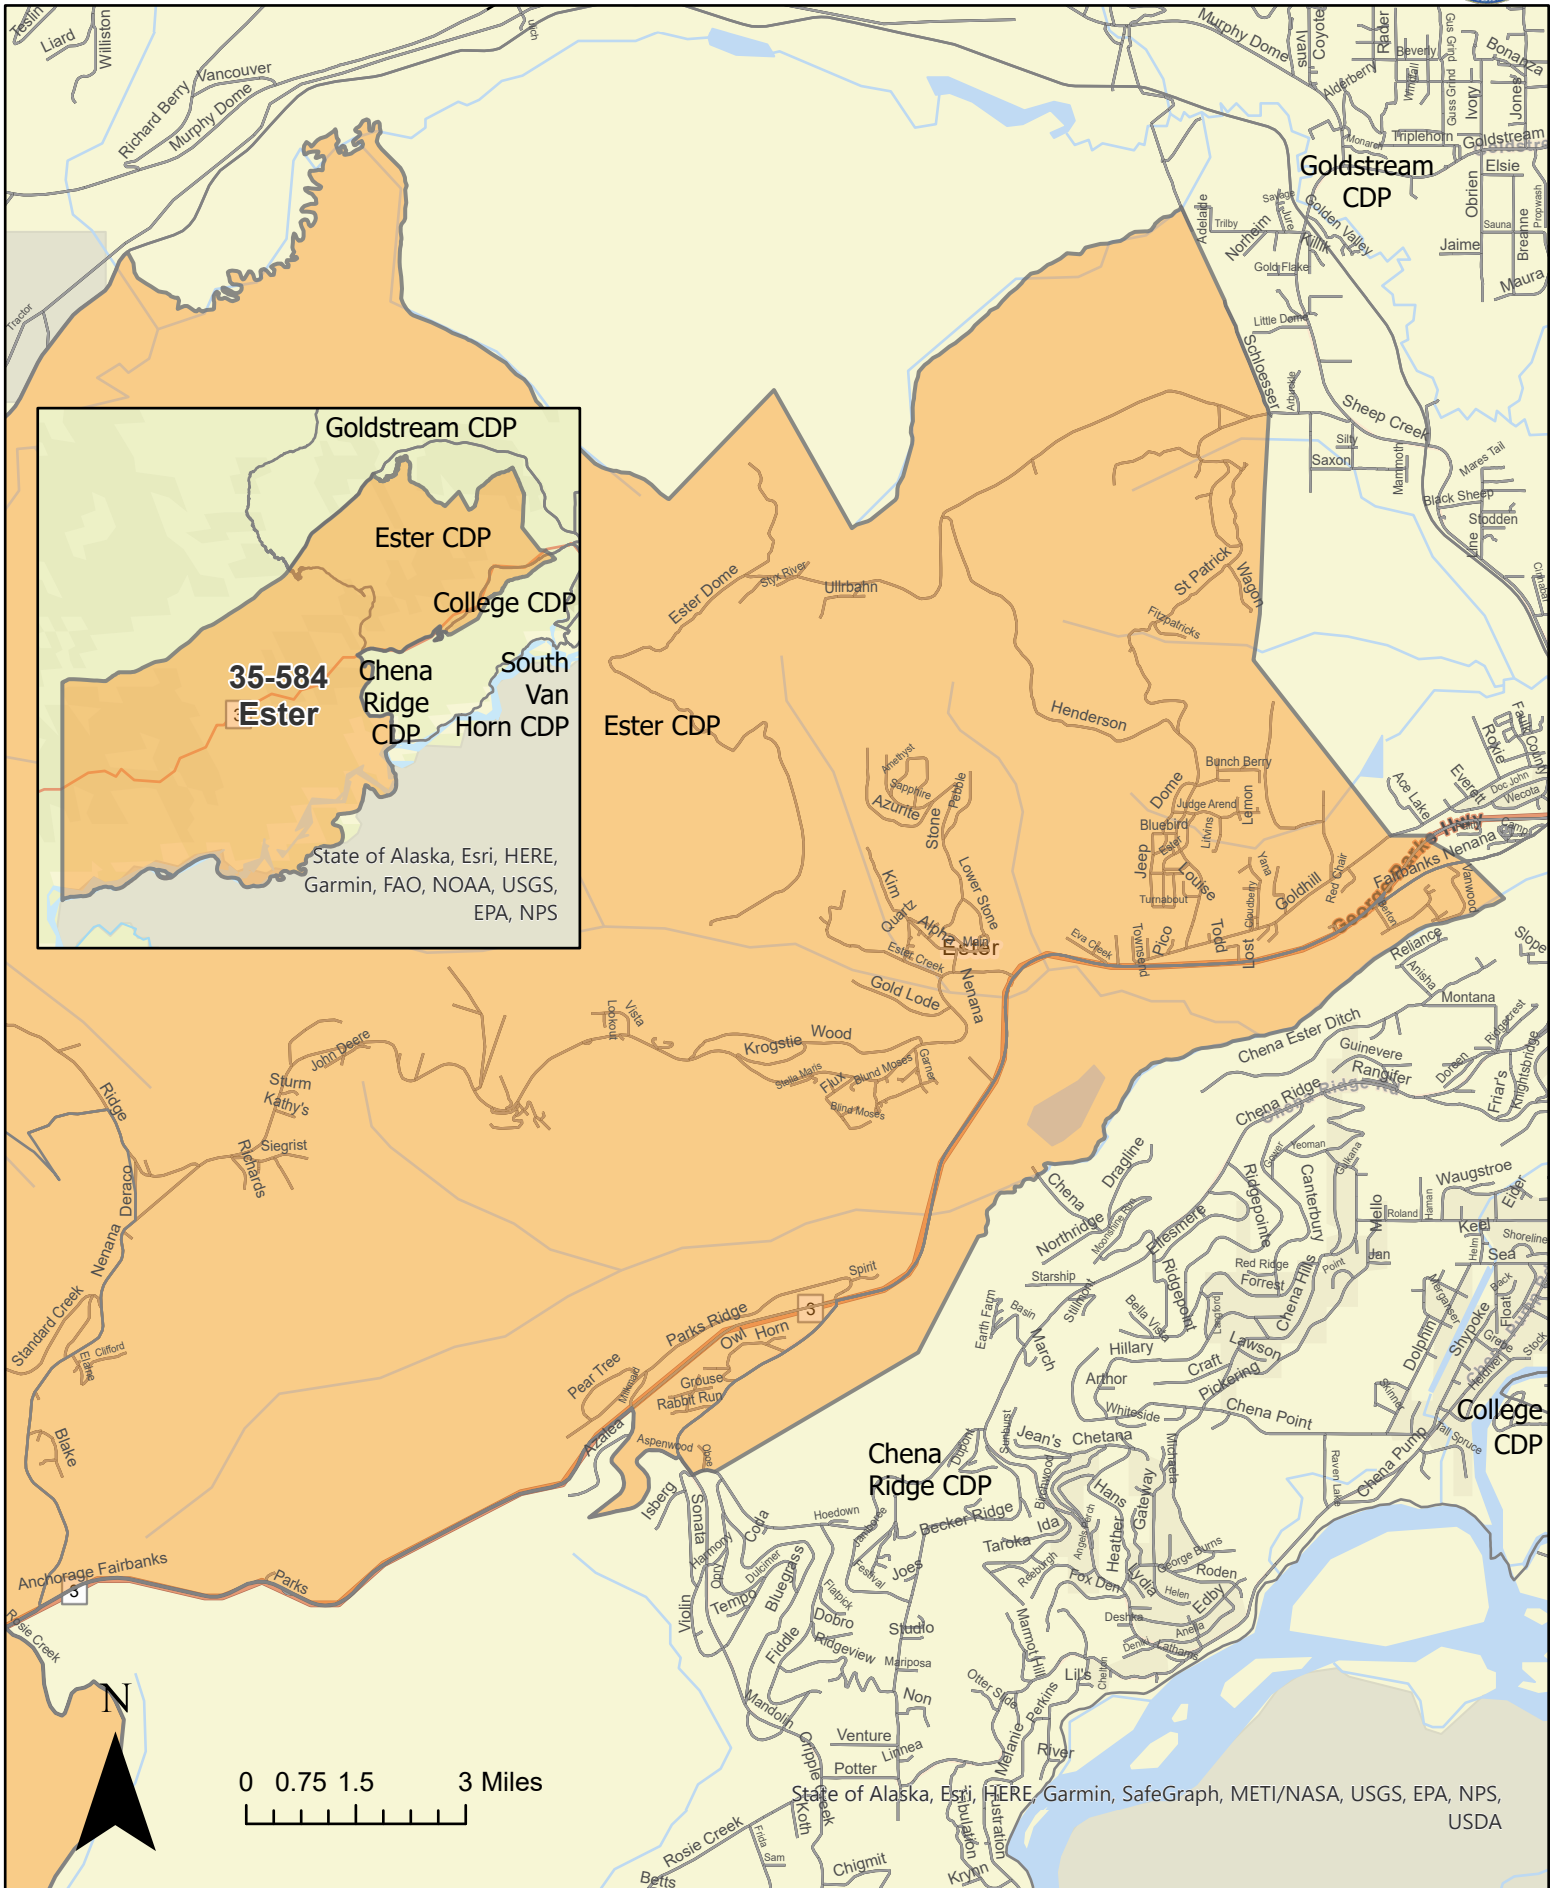

Precinct: 35-584 Ester May 15, 2023 Redistricting Plan

N

0 0.2 0.4 0.8 Miles

Farmers Loop CDP

Goldstream CDP

35-592 Shanly

College CDP

Ester CDP

Chena Ridge CDP

Fairbanks city

Totem Park

University of Alaska-Fairbanks

College

0 0.25 0.5 1 Miles

State of Alaska, Esri, HERE, Garmin, SafeGraph, METI/NASA, USGS, EPA, NPS, USDA