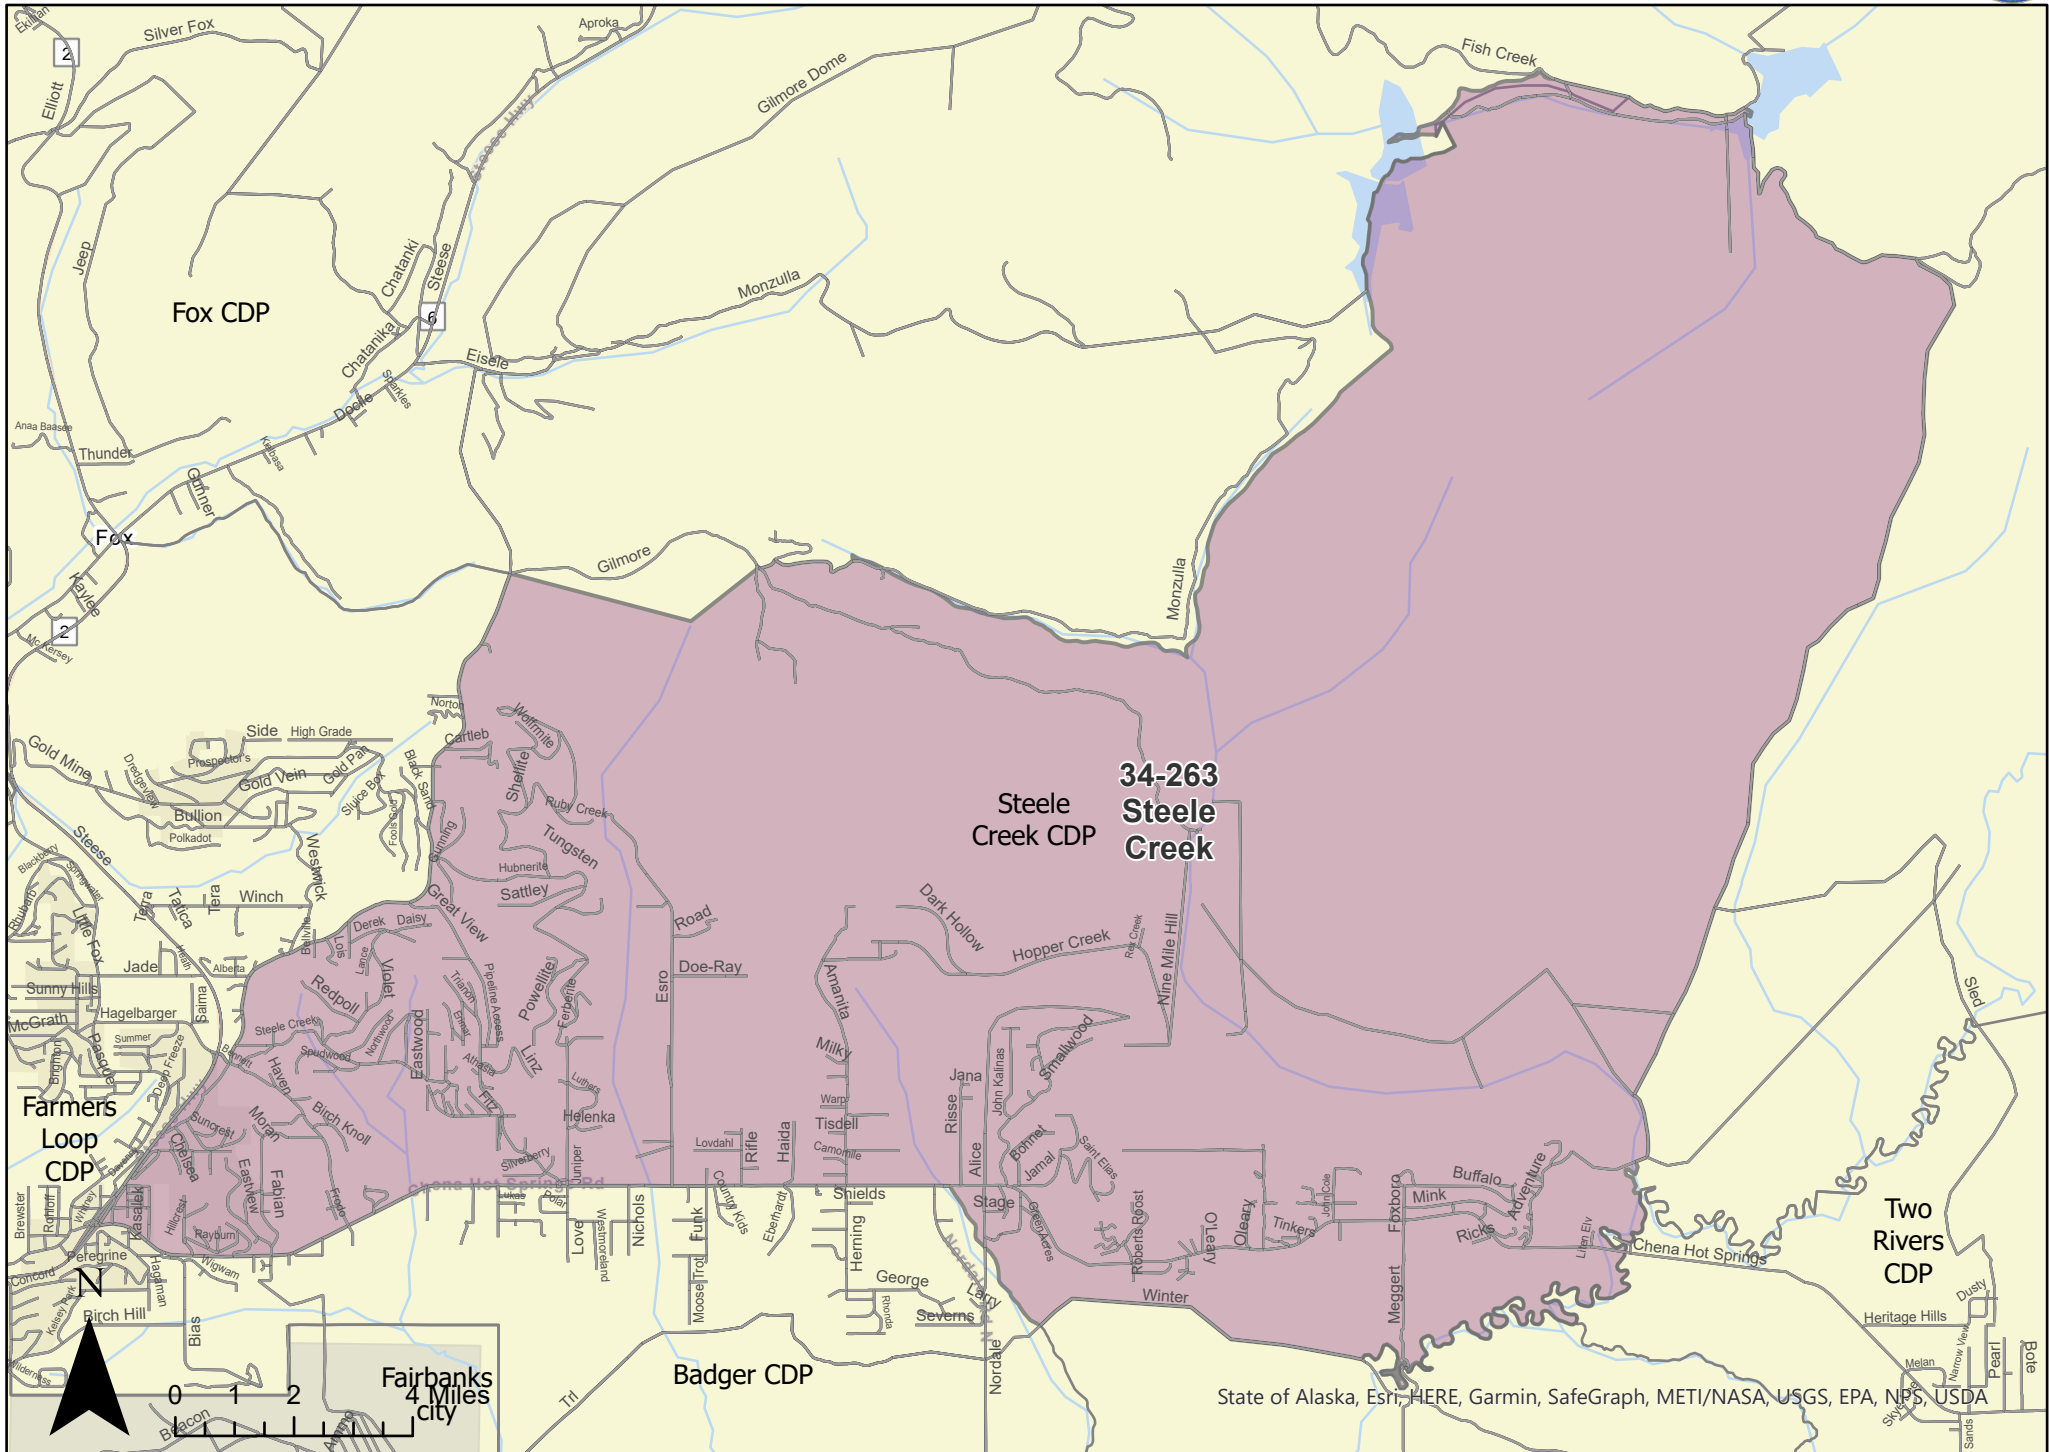

# Precinct: 34-238 Eielson Farm Road May 15, 2023 Redistricting Plan

# Precinct: 34-240 Farmers Loop May 15, 2023 Redistricting Plan

# Precinct: 34-265 Steese May 15, 2023 Redistricting Plan

## May 15, 2023 Redistricting Plan