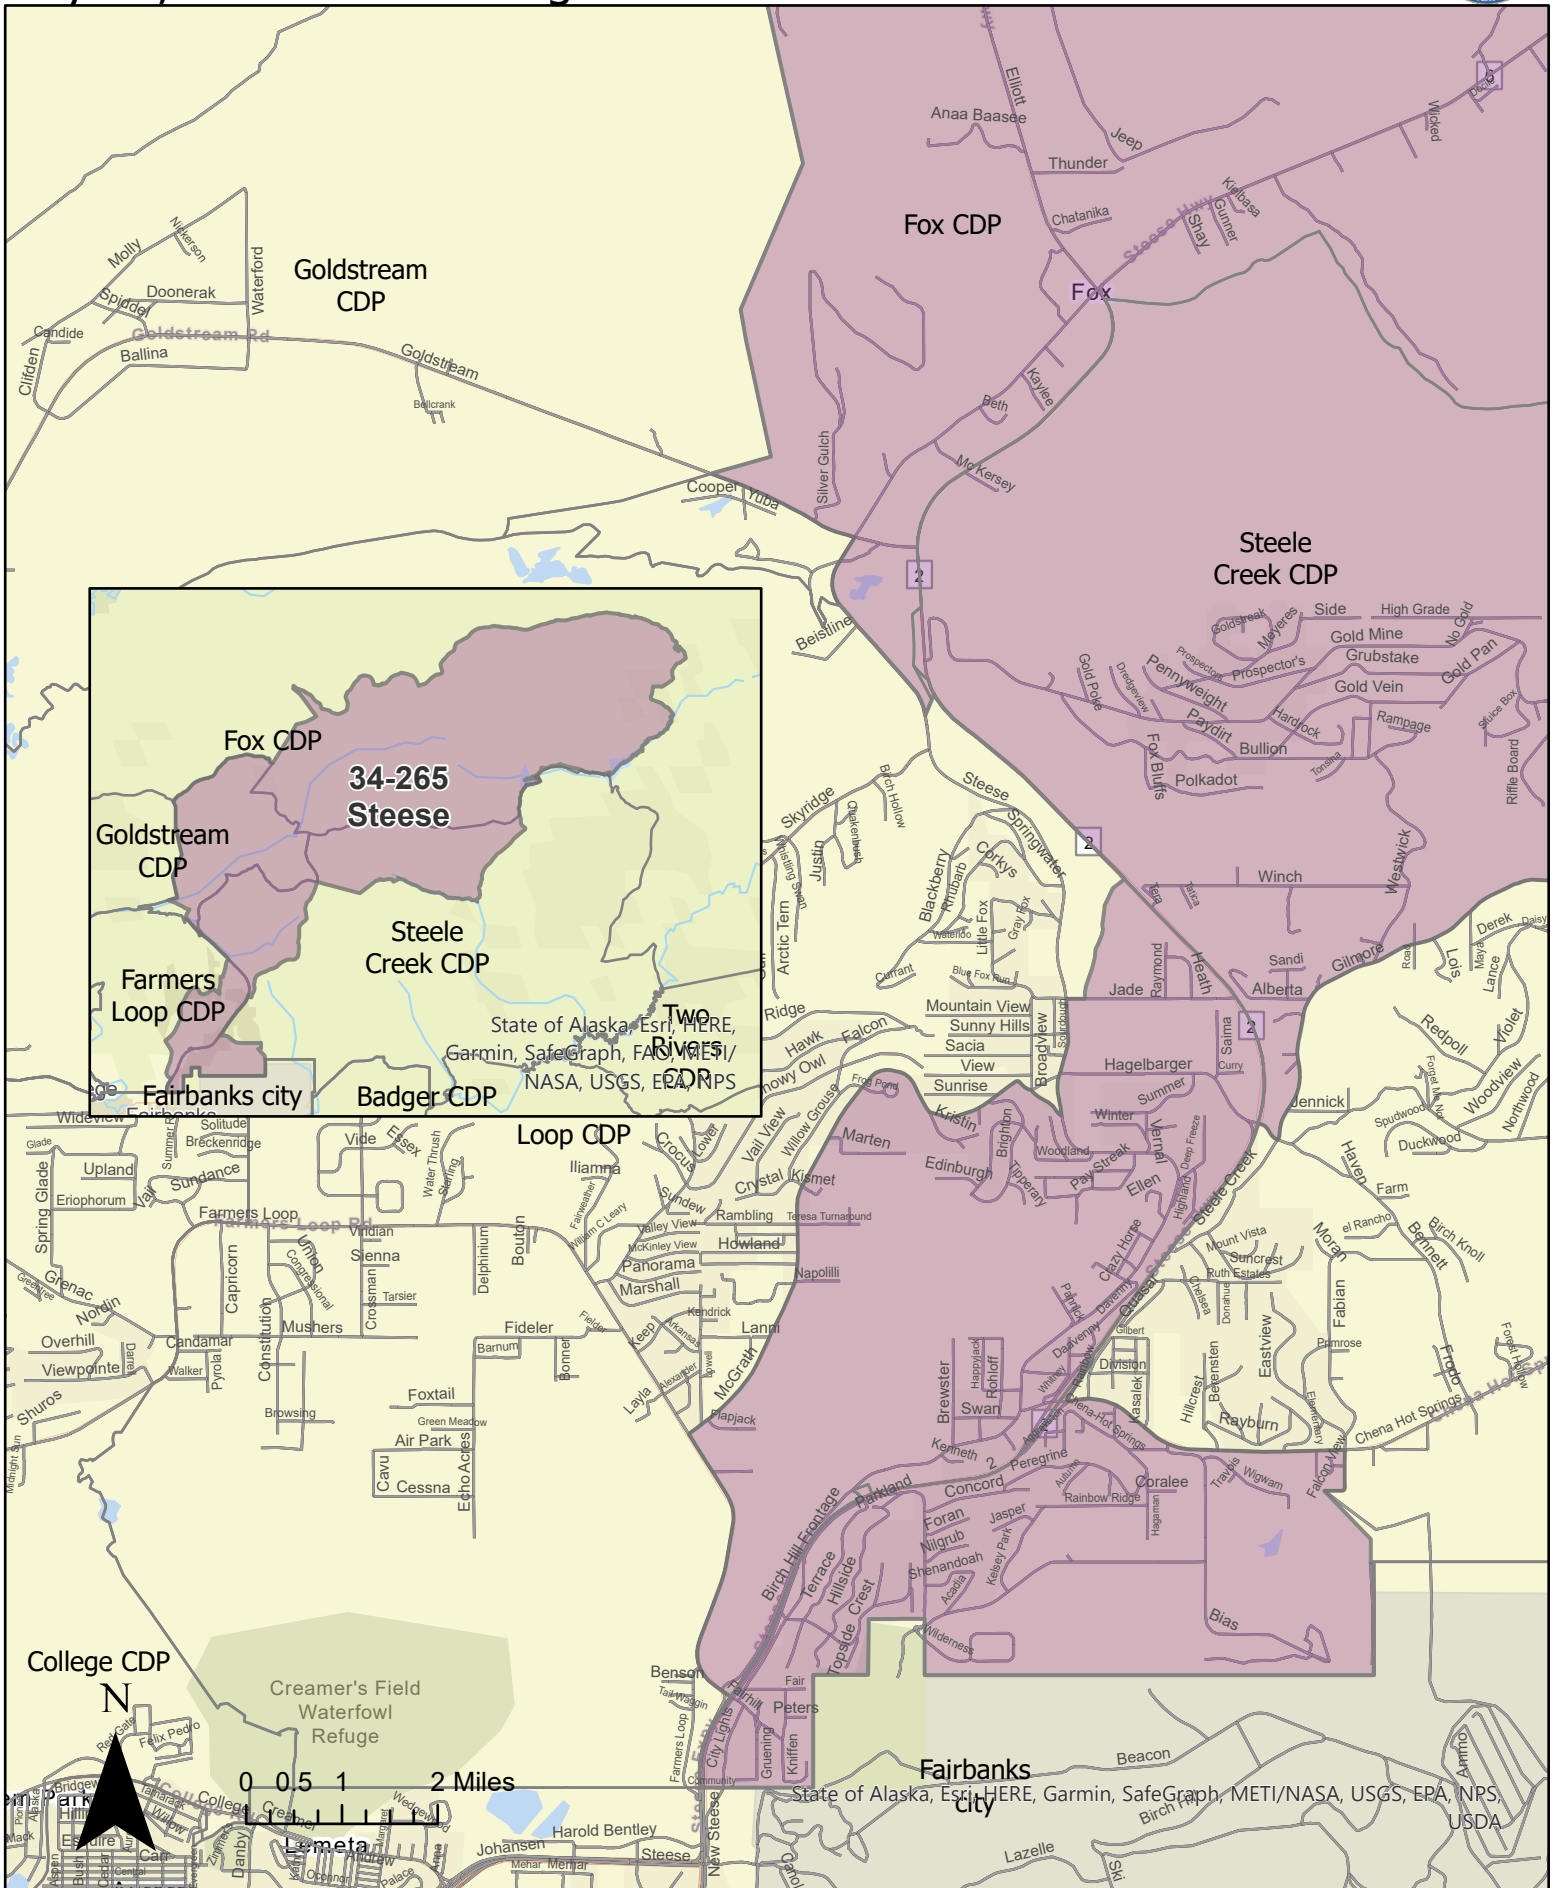

# Precinct: 34-238 Eielson Farm Road May 15, 2023 Redistricting Plan

# Precinct: 34-240 Farmers Loop May 15, 2023 Redistricting Plan

# Precinct: 34-265 Steese May 15, 2023 Redistricting Plan

## May 15, 2023 Redistricting Plan