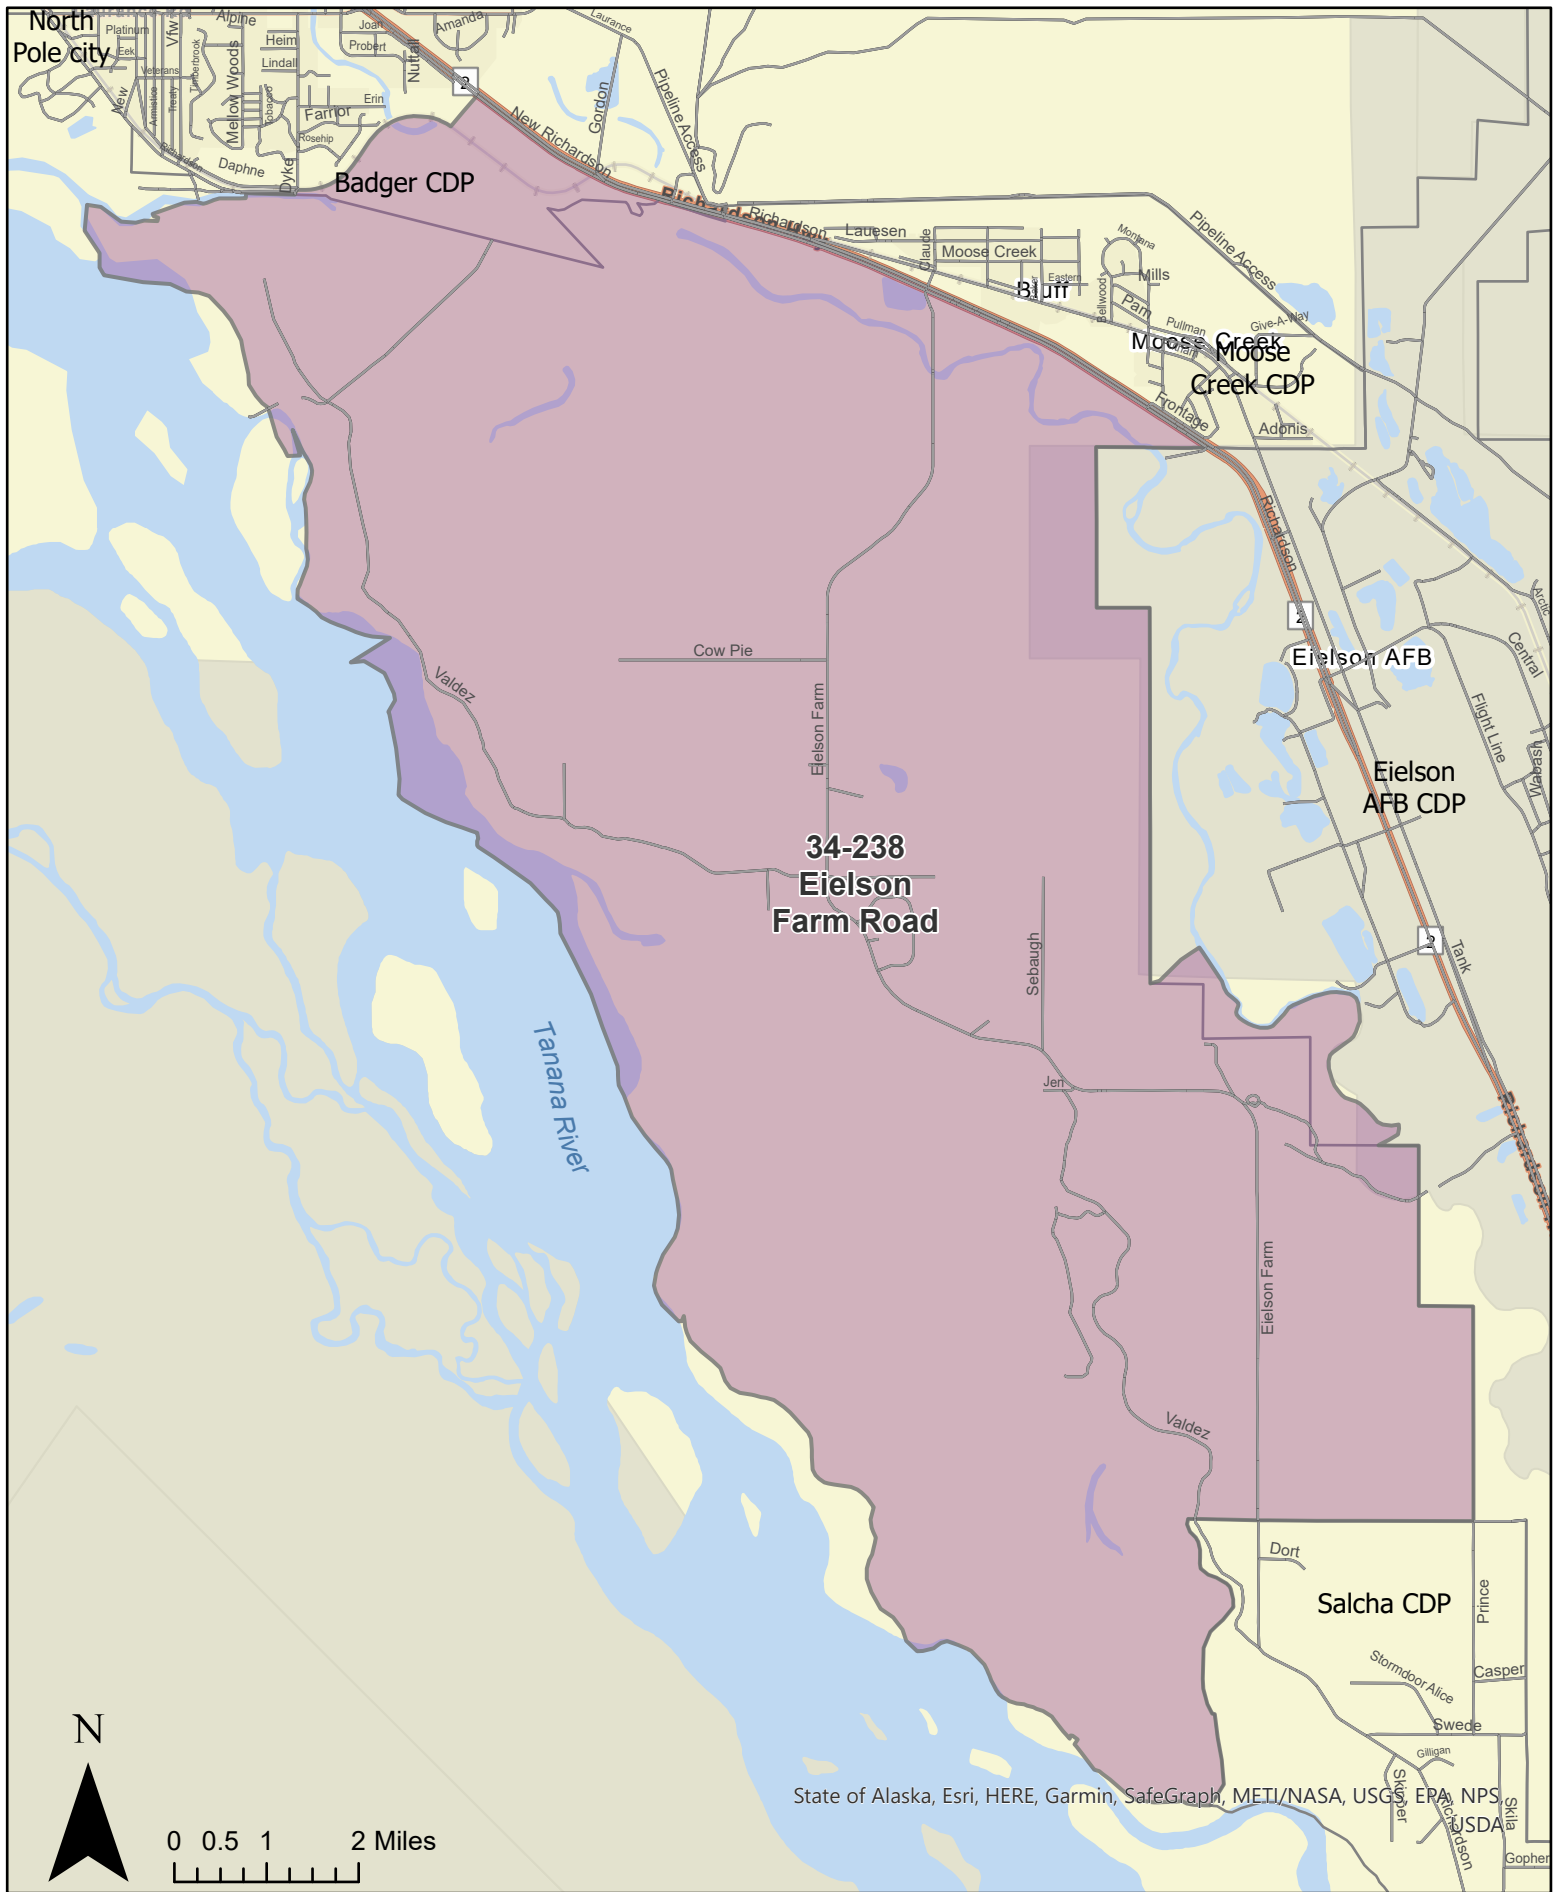

# Precinct: 34-238 Eielson Farm Road May 15, 2023 Redistricting Plan

# Precinct: 34-240 Farmers Loop May 15, 2023 Redistricting Plan

# Precinct: 34-265 Steese May 15, 2023 Redistricting Plan

## May 15, 2023 Redistricting Plan