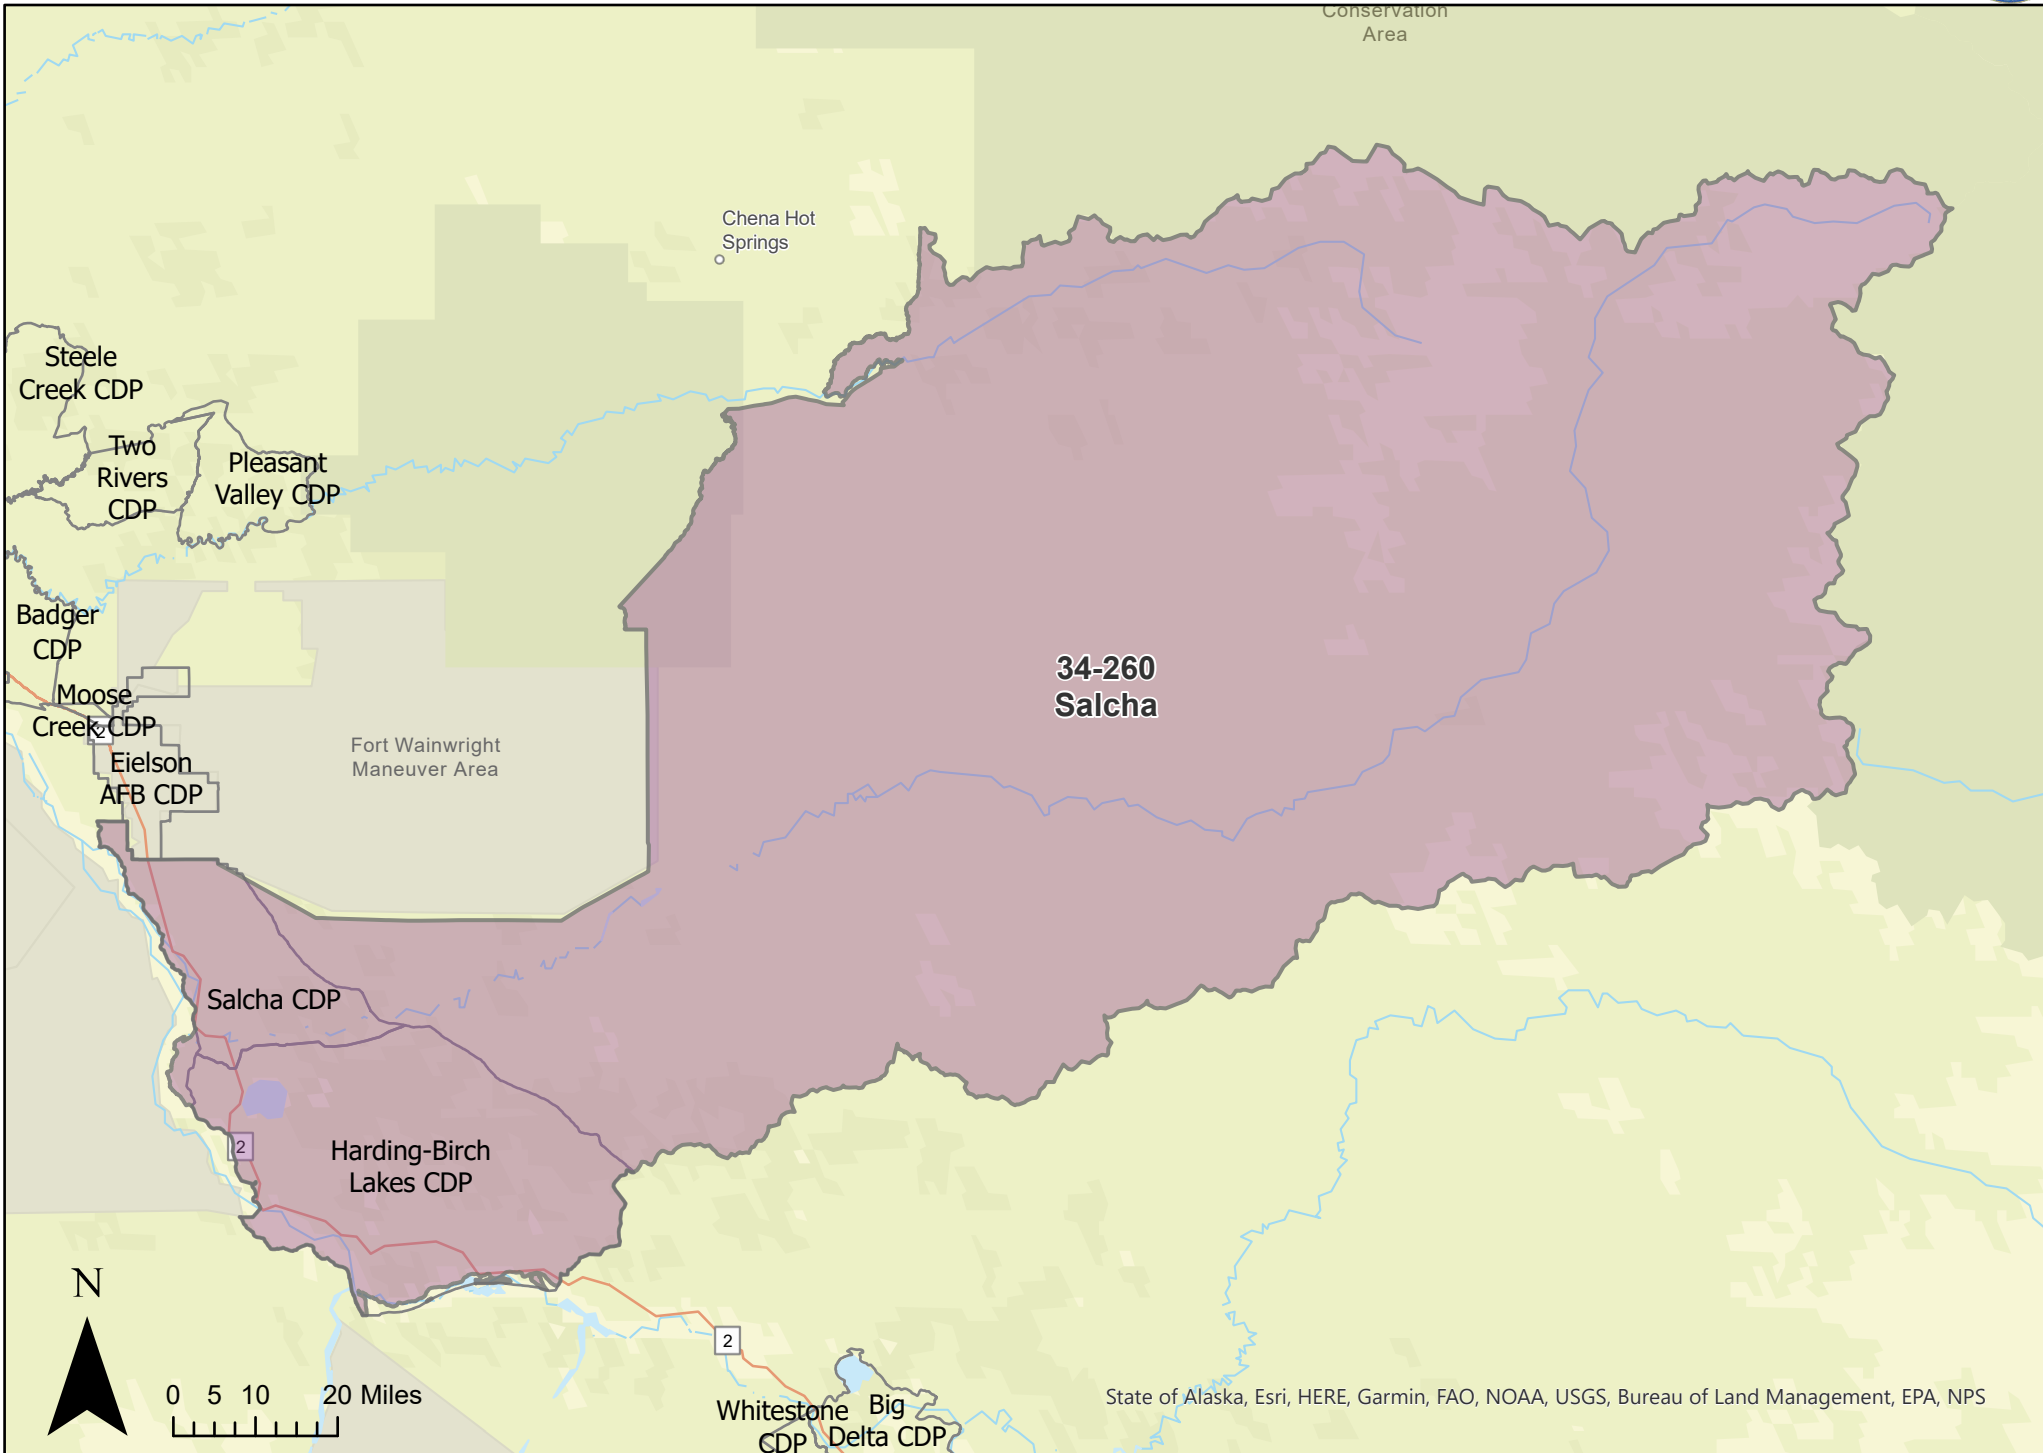

# Precinct: 34-238 Eielson Farm Road May 15, 2023 Redistricting Plan

# Precinct: 34-240 Farmers Loop May 15, 2023 Redistricting Plan

# Precinct: 34-265 Steese May 15, 2023 Redistricting Plan

## May 15, 2023 Redistricting Plan