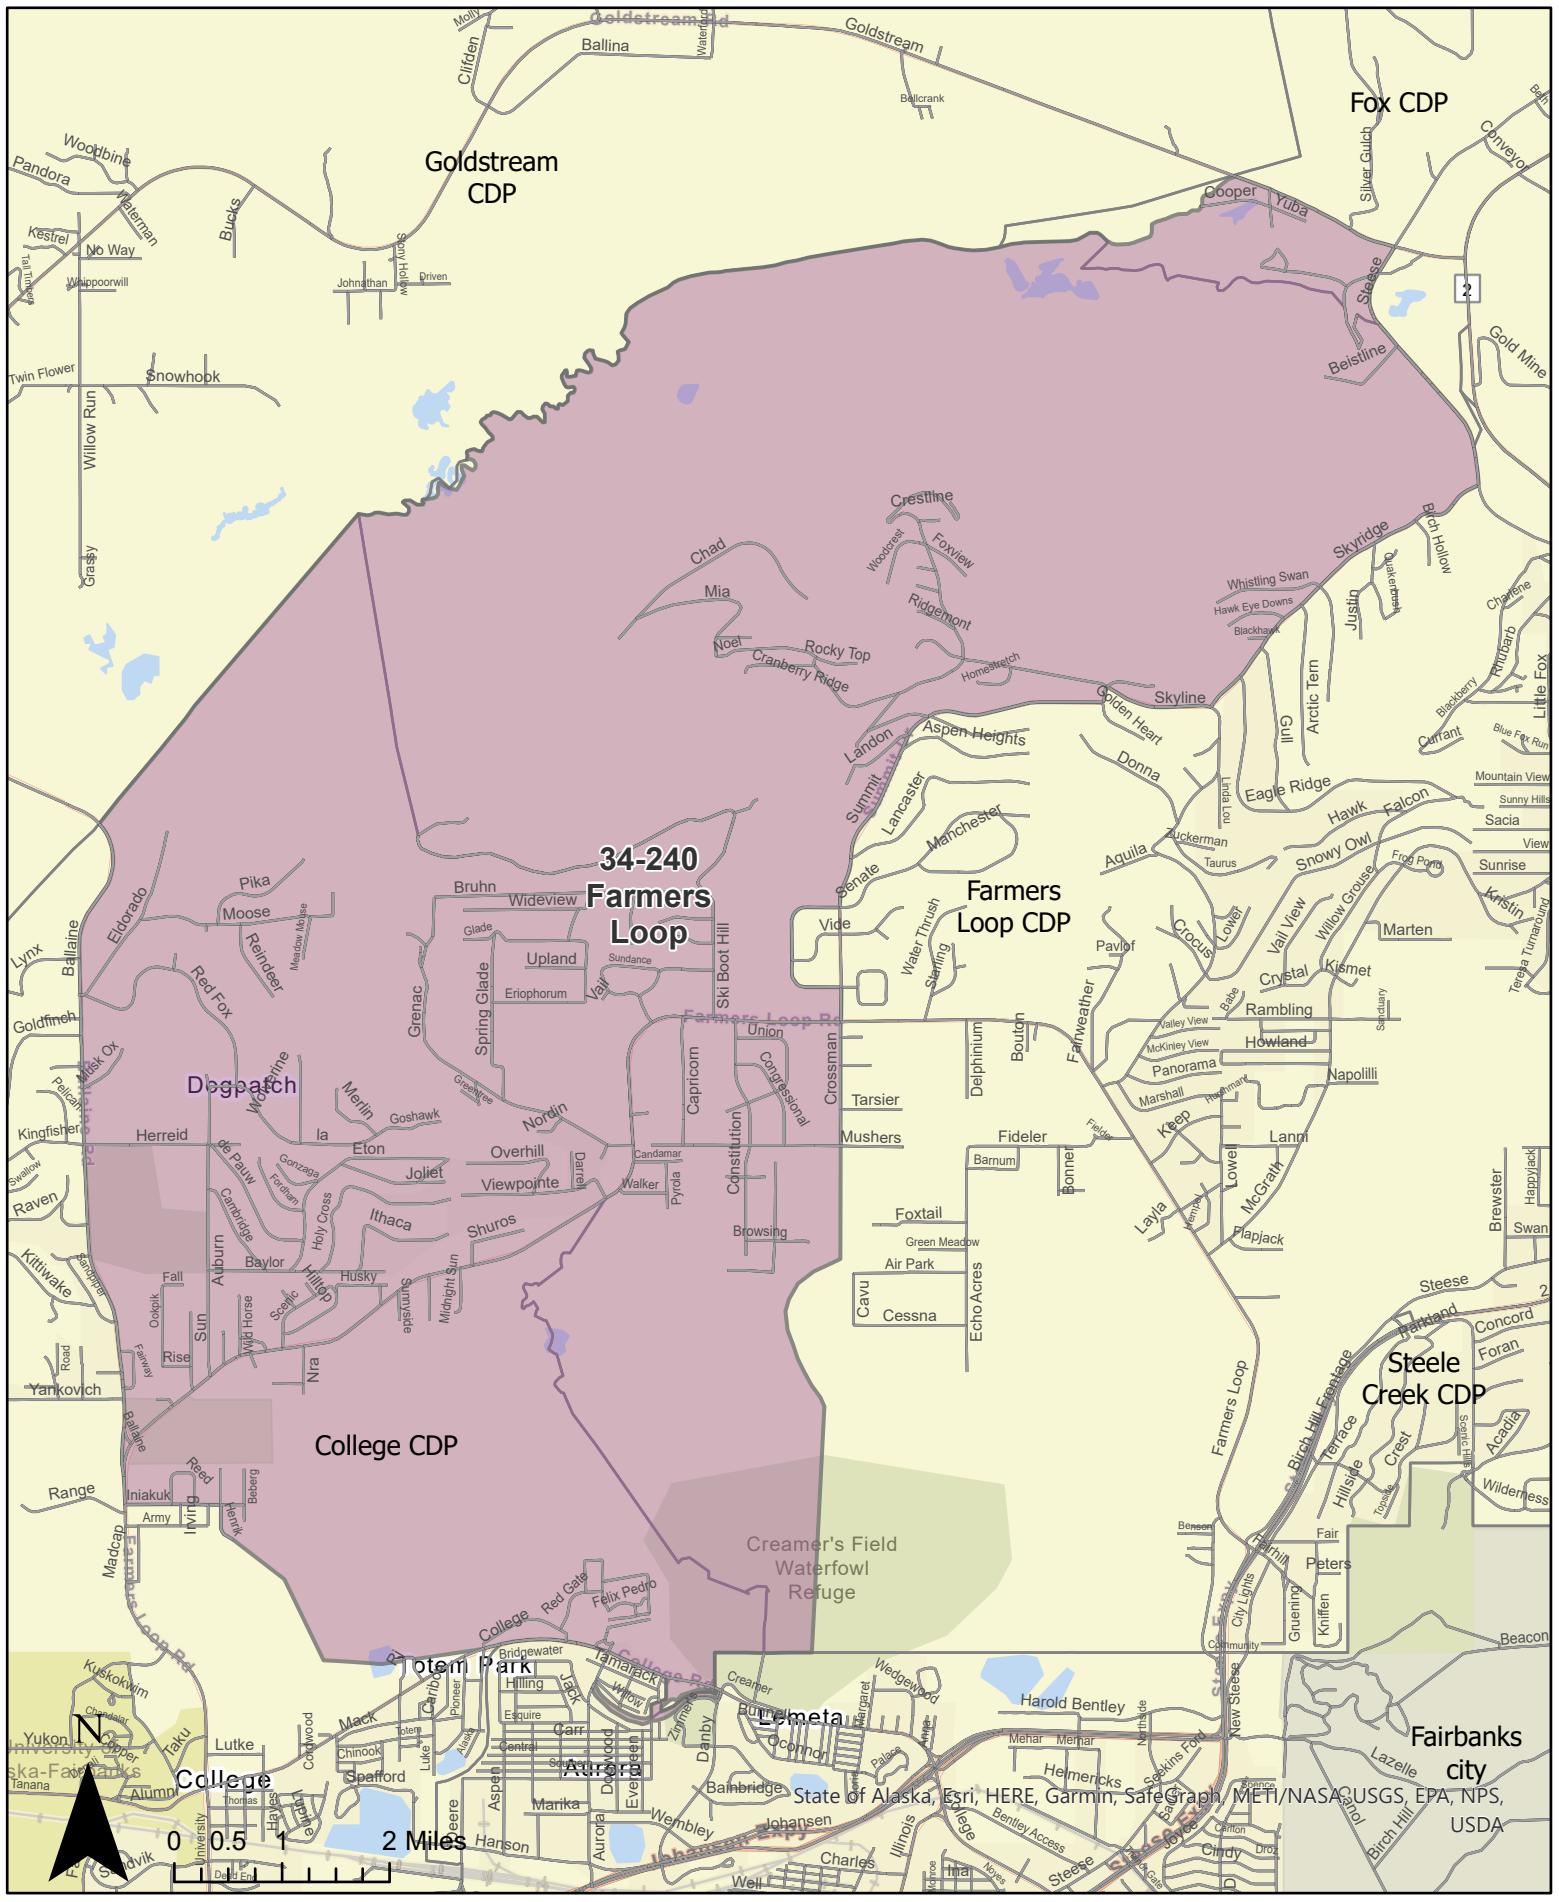

# Precinct: 34-238 Eielson Farm Road May 15, 2023 Redistricting Plan

# Precinct: 34-240 Farmers Loop May 15, 2023 Redistricting Plan

# Precinct: 34-265 Steese May 15, 2023 Redistricting Plan

## May 15, 2023 Redistricting Plan