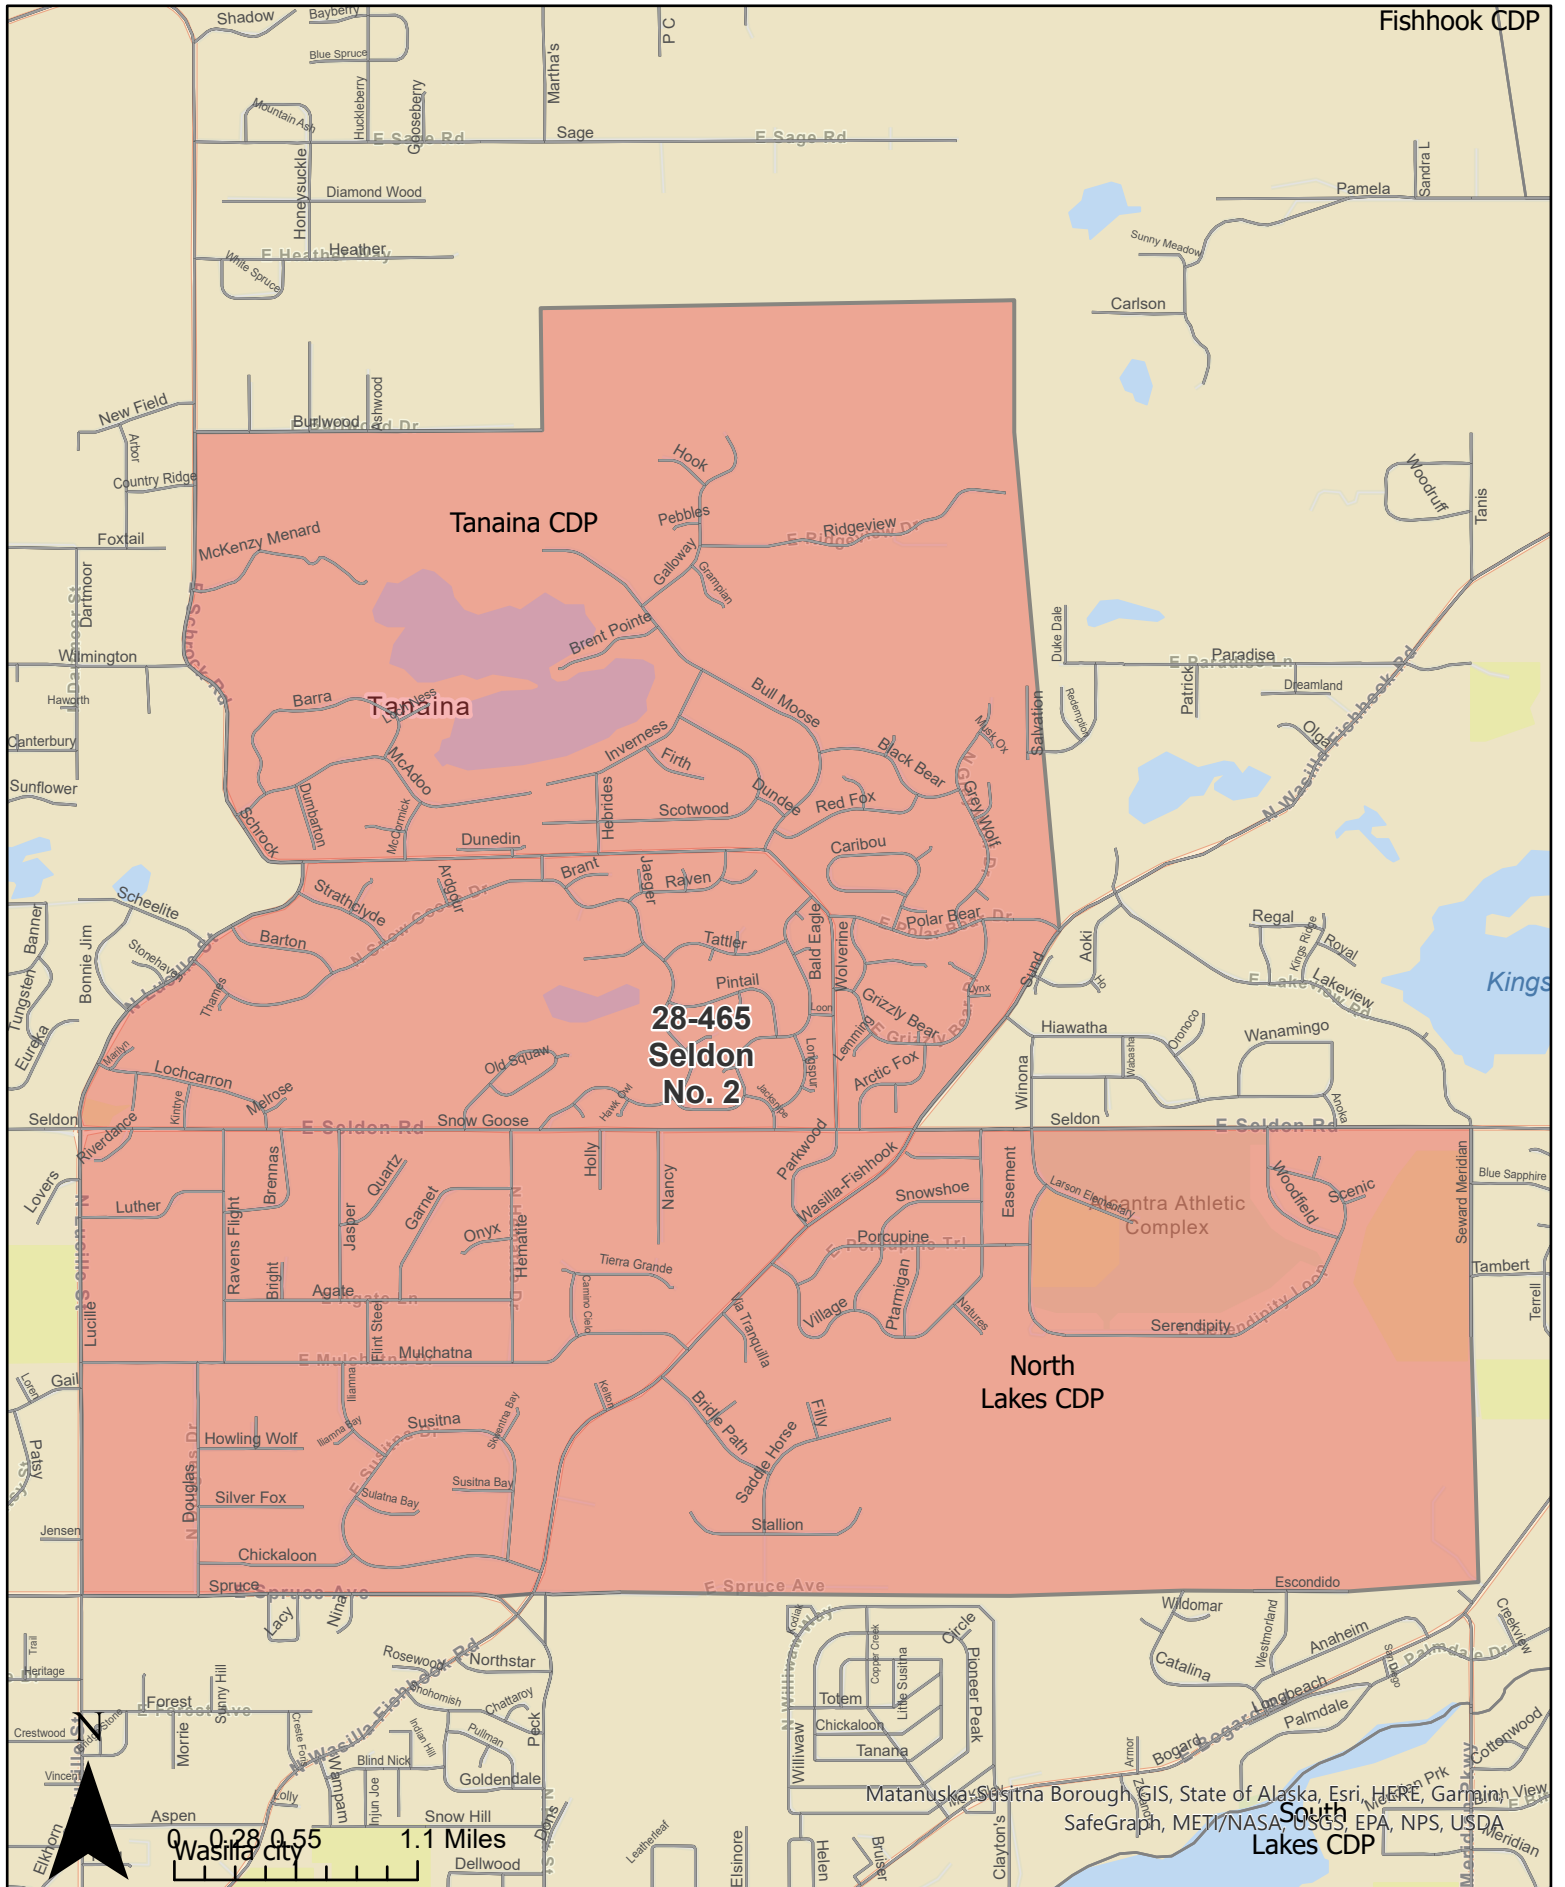

Precinct: 28-460 Seldon No. 1

May 15, 2023 Redistricting Plan

Precinct: 28-465 Seldon No. 2

May 15, 2023 Redistricting Plan

Precinct: 28-480 Wasilla Lake

May 15, 2023 Redistricting Plan