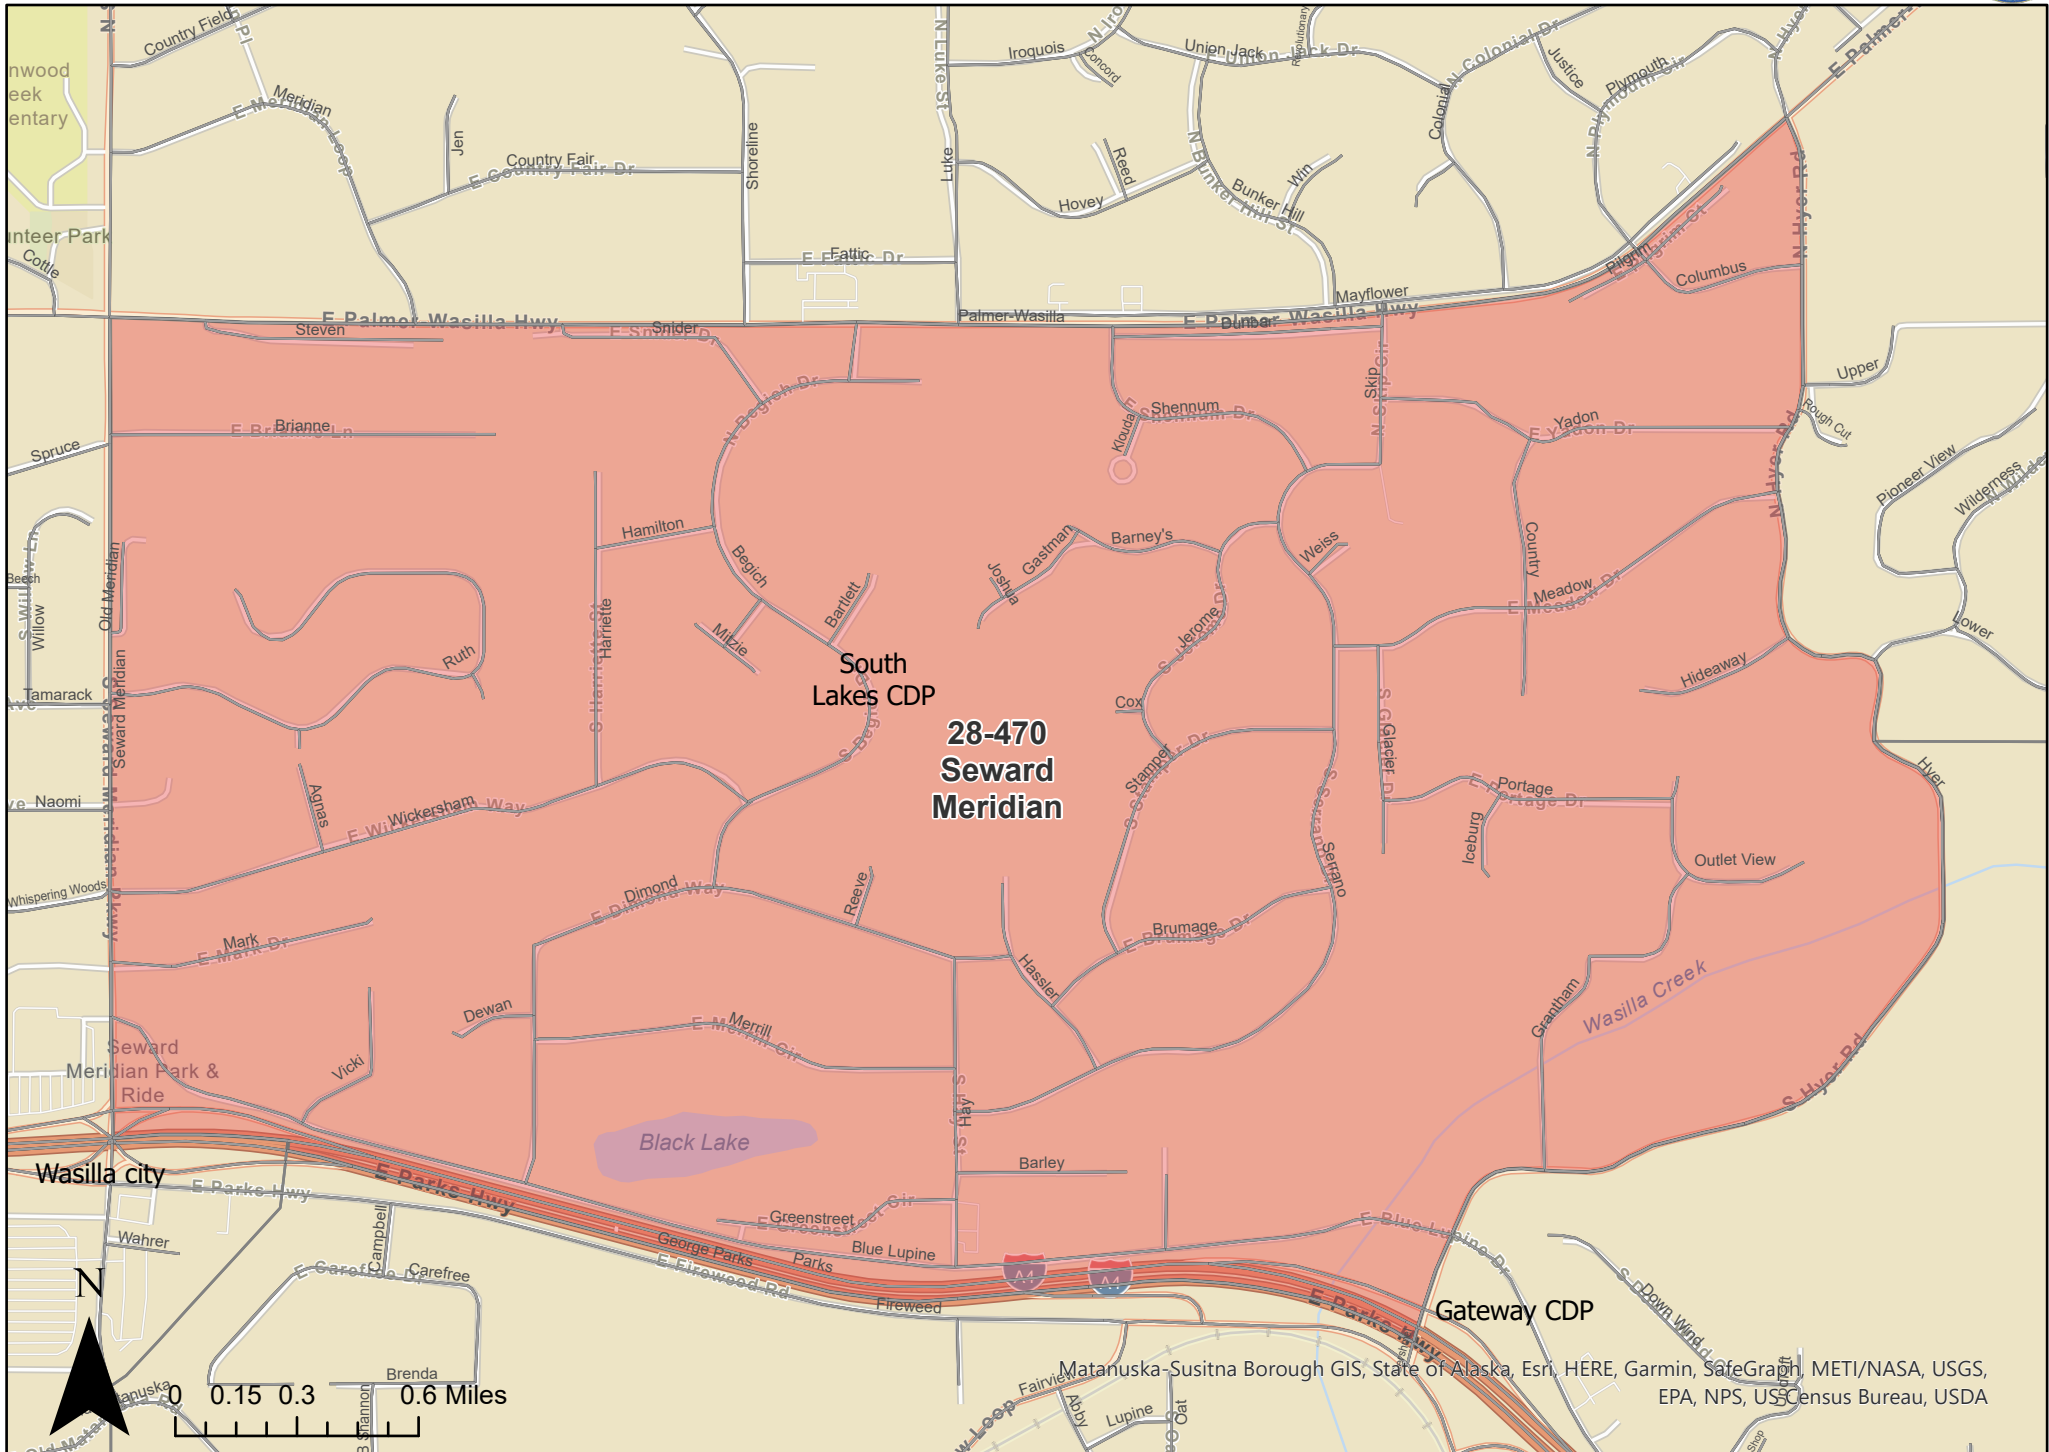

Precinct: 28-460 Seldon No. 1

May 15, 2023 Redistricting Plan

Precinct: 28-465 Seldon No. 2

May 15, 2023 Redistricting Plan

Precinct: 28-480 Wasilla Lake

May 15, 2023 Redistricting Plan