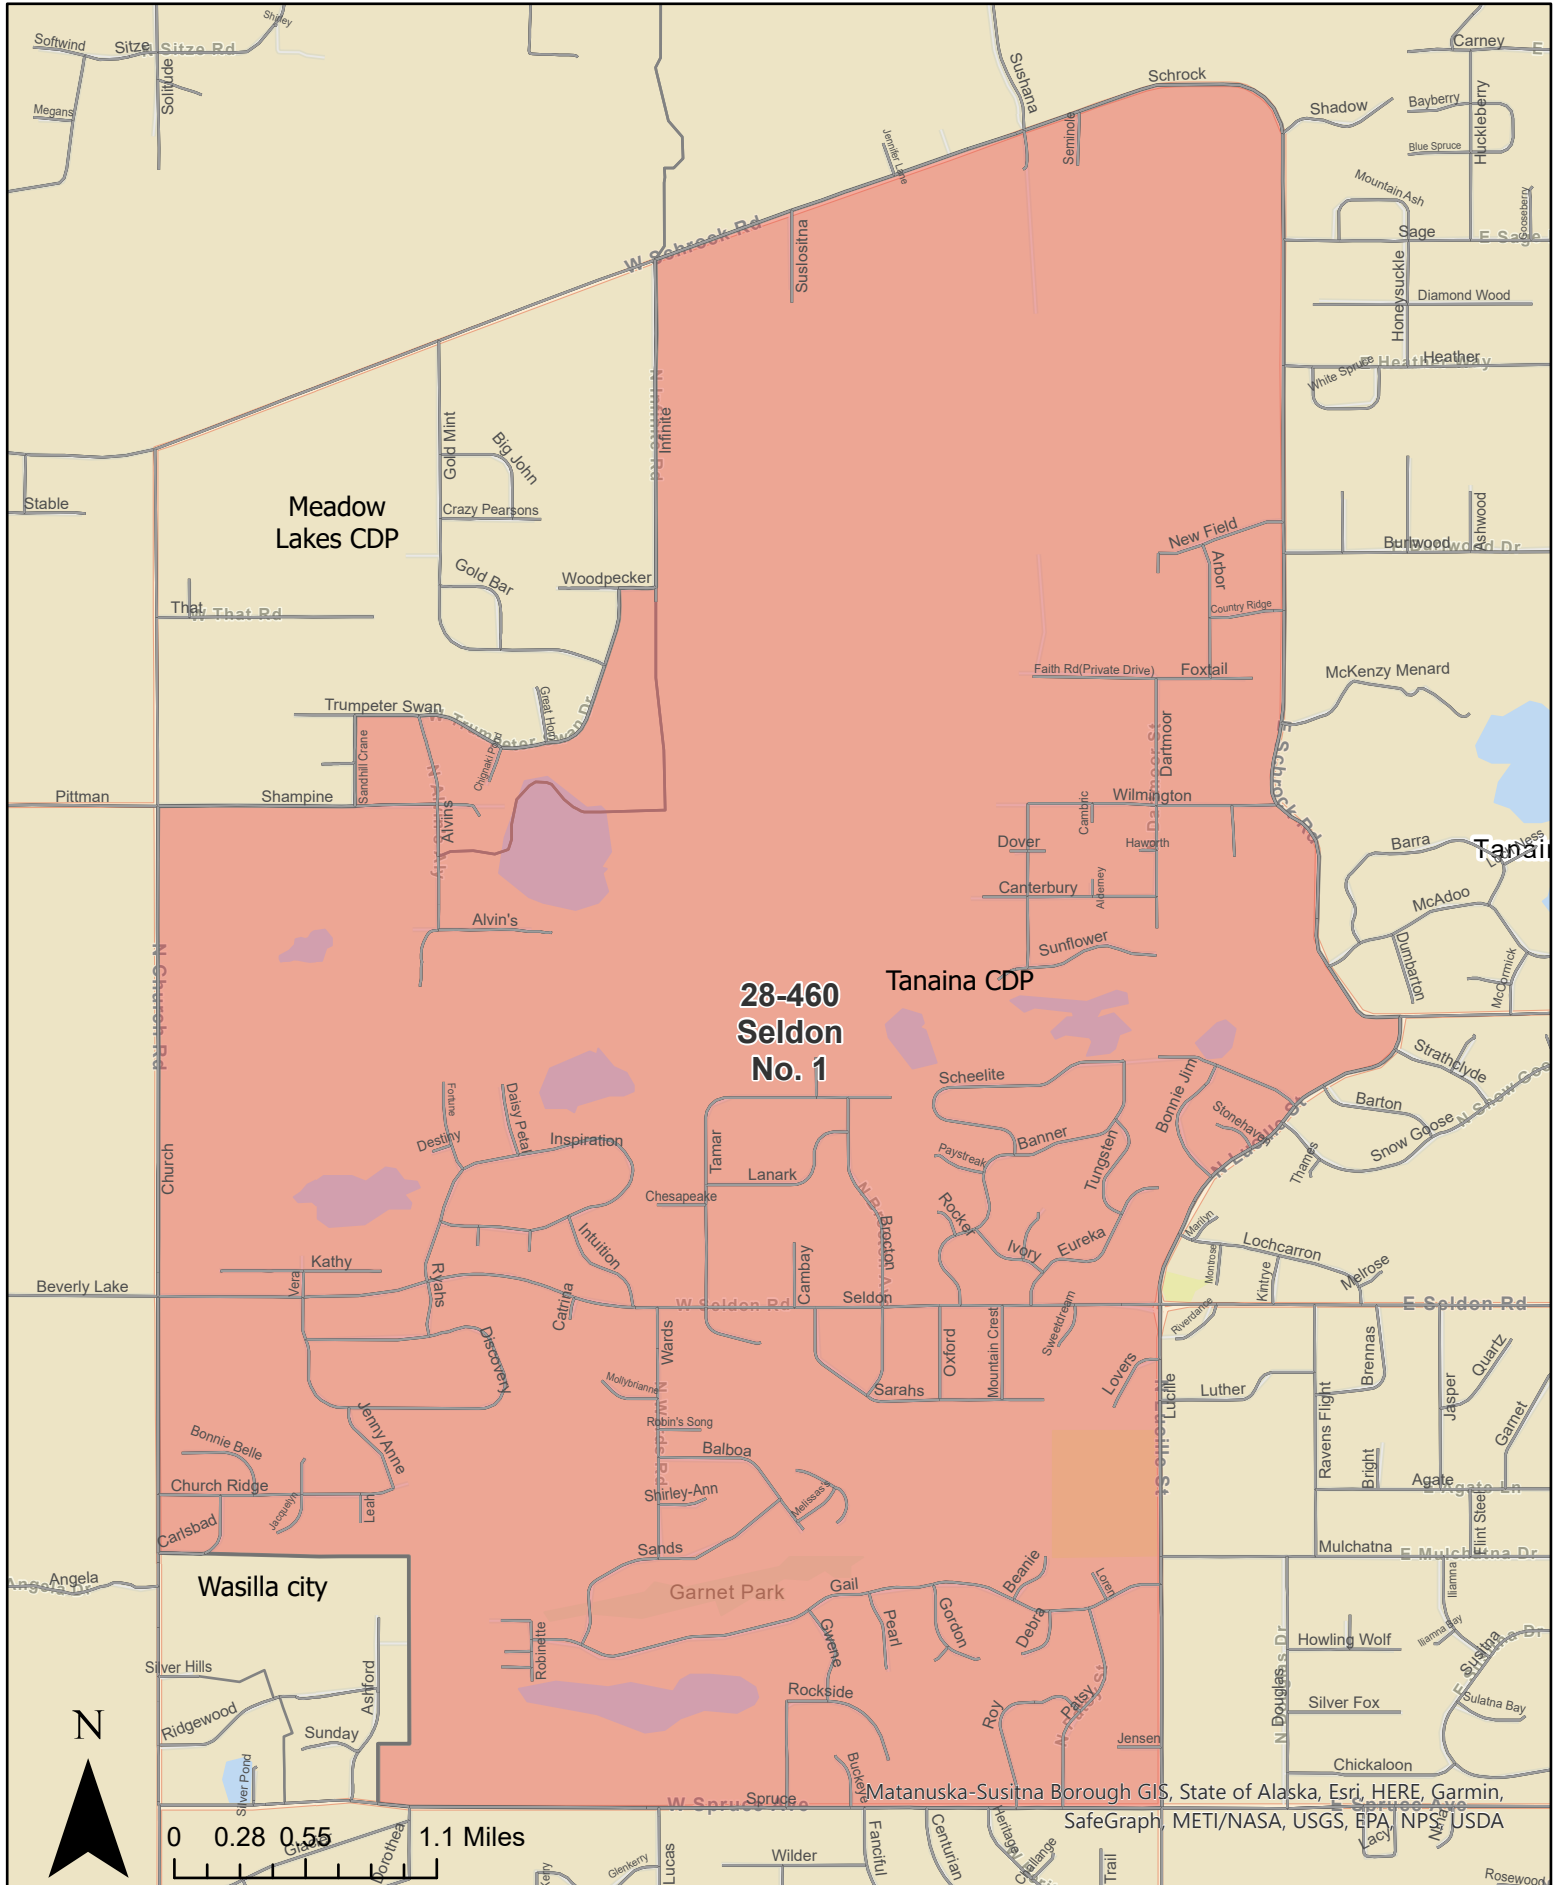

Precinct: 28-460 Seldon No. 1

May 15, 2023 Redistricting Plan

Precinct: 28-465 Seldon No. 2

May 15, 2023 Redistricting Plan

Precinct: 28-480 Wasilla Lake

May 15, 2023 Redistricting Plan