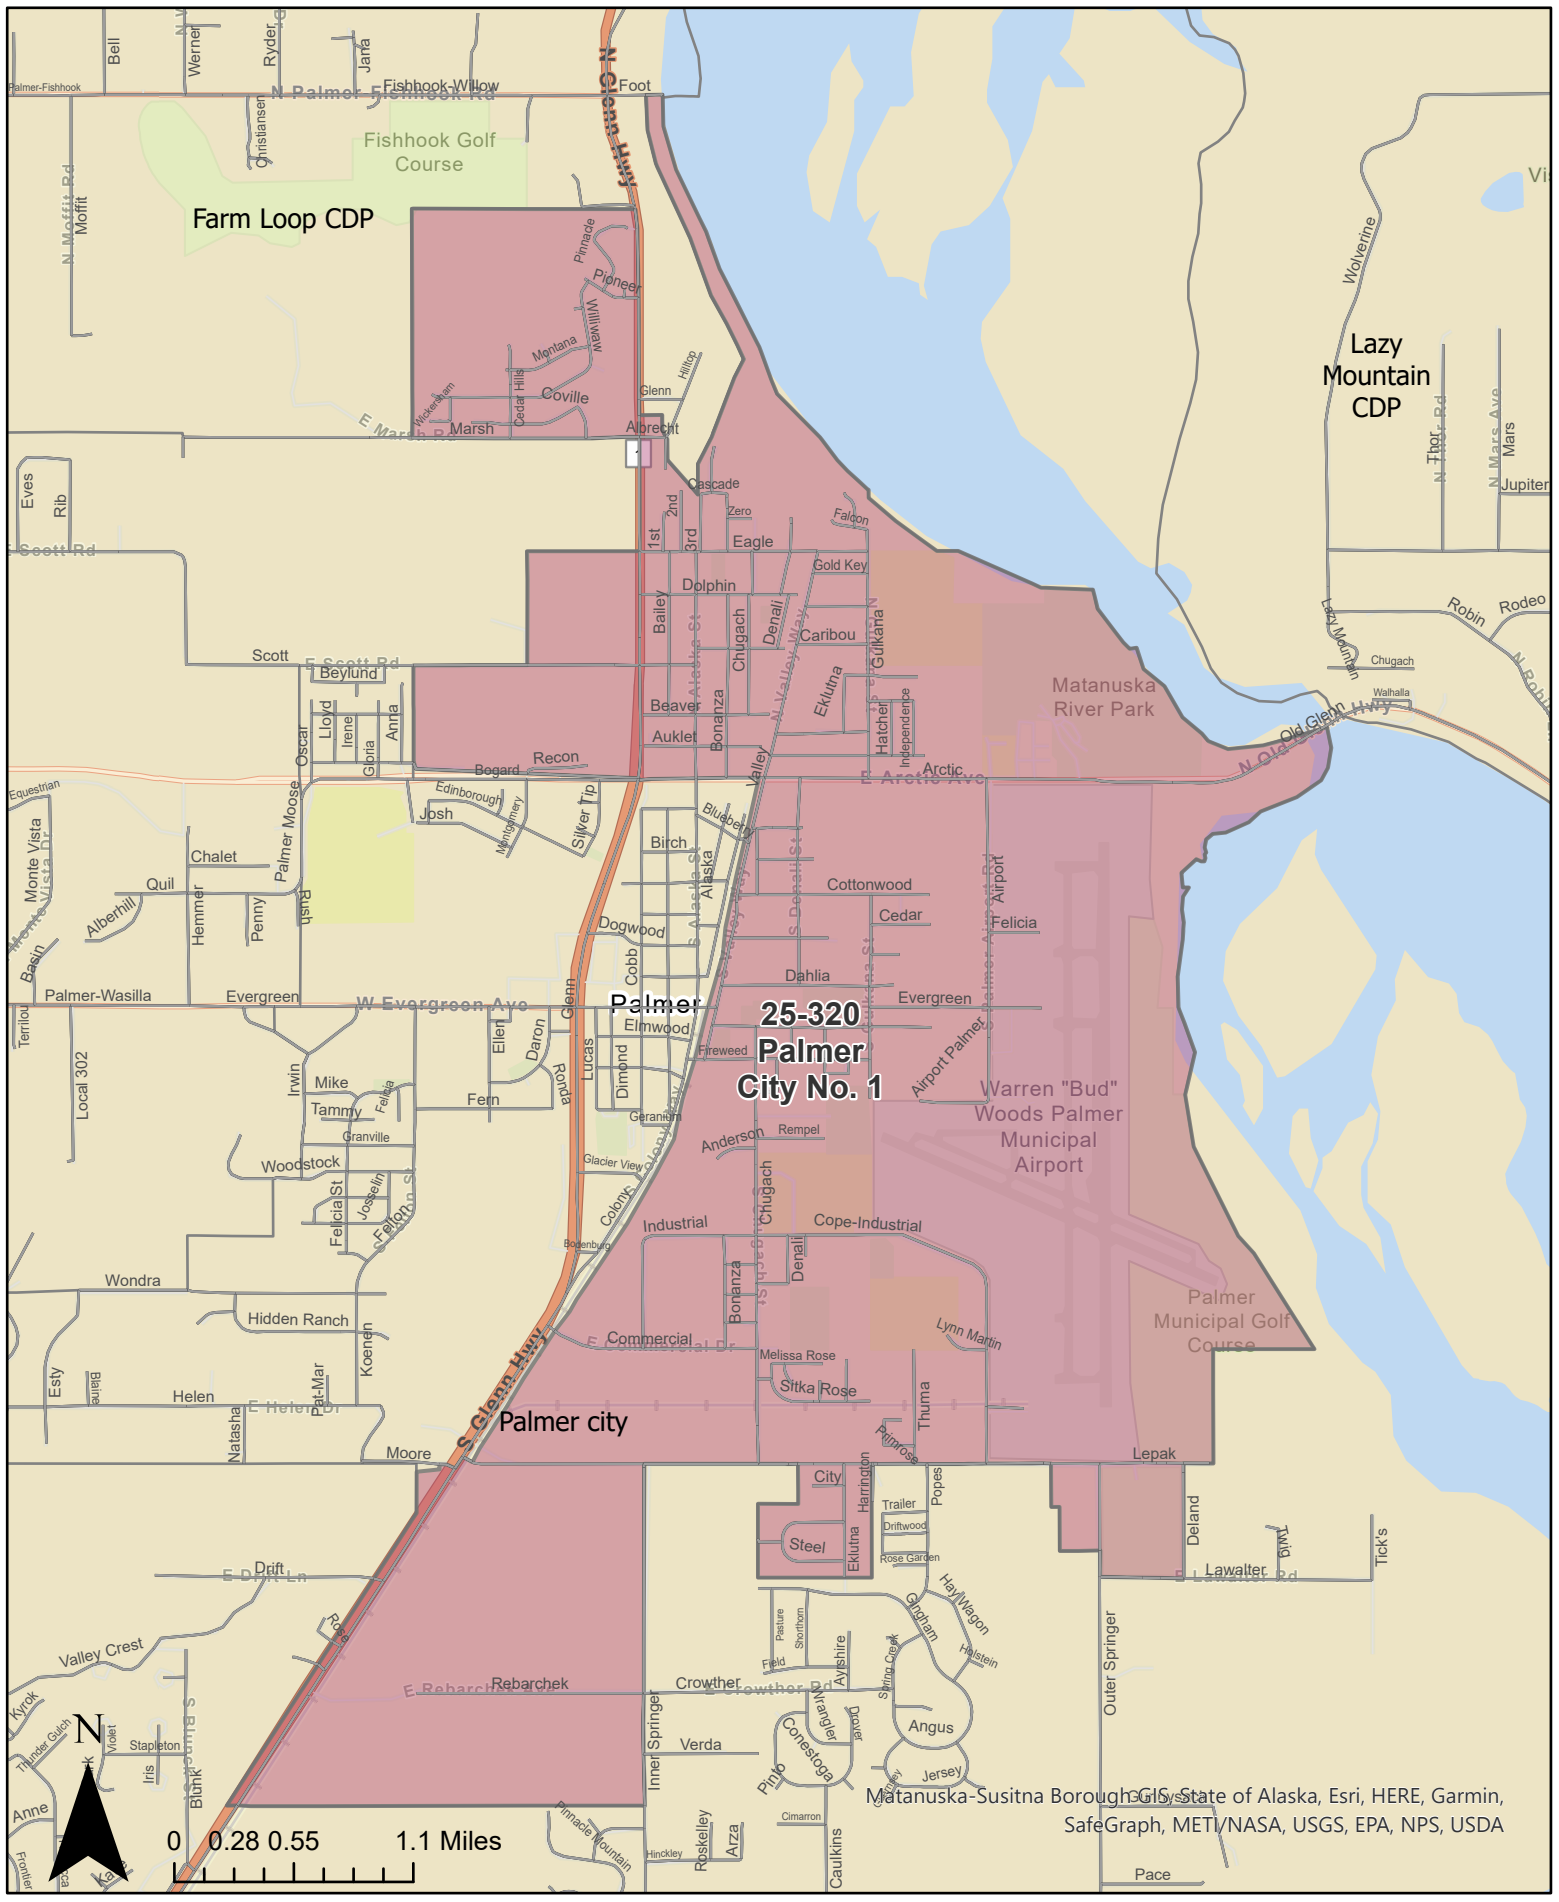

Precinct: 25-305 Butte

May 15, 2023 Redistricting Plan

Precinct: 25-310 Greater Palmer May 15, 2023 Redistricting Plan

Precinct: 25-315 Lazy Mountain

May 15, 2023 Redistricting Plan

Precinct: 25-320 Palmer City No. 1

May 15, 2023 Redistricting Plan

Matanuska-Susitna Borough GIS, State of Alaska, Esri, HERE, Garmin, SafeGraph, MET/NASA, USGS, EPA, NPS, USDA

Precinct: 25-325 Palmer City No. 2

May 15, 2023 Redistricting Plan

Matanuska-Susitna Borough GIS, State of Alaska, Esri, HERE, Garmin, SafeGraph, METI/NASA, USGS, EPA, NPS, US Census Bureau, USDA