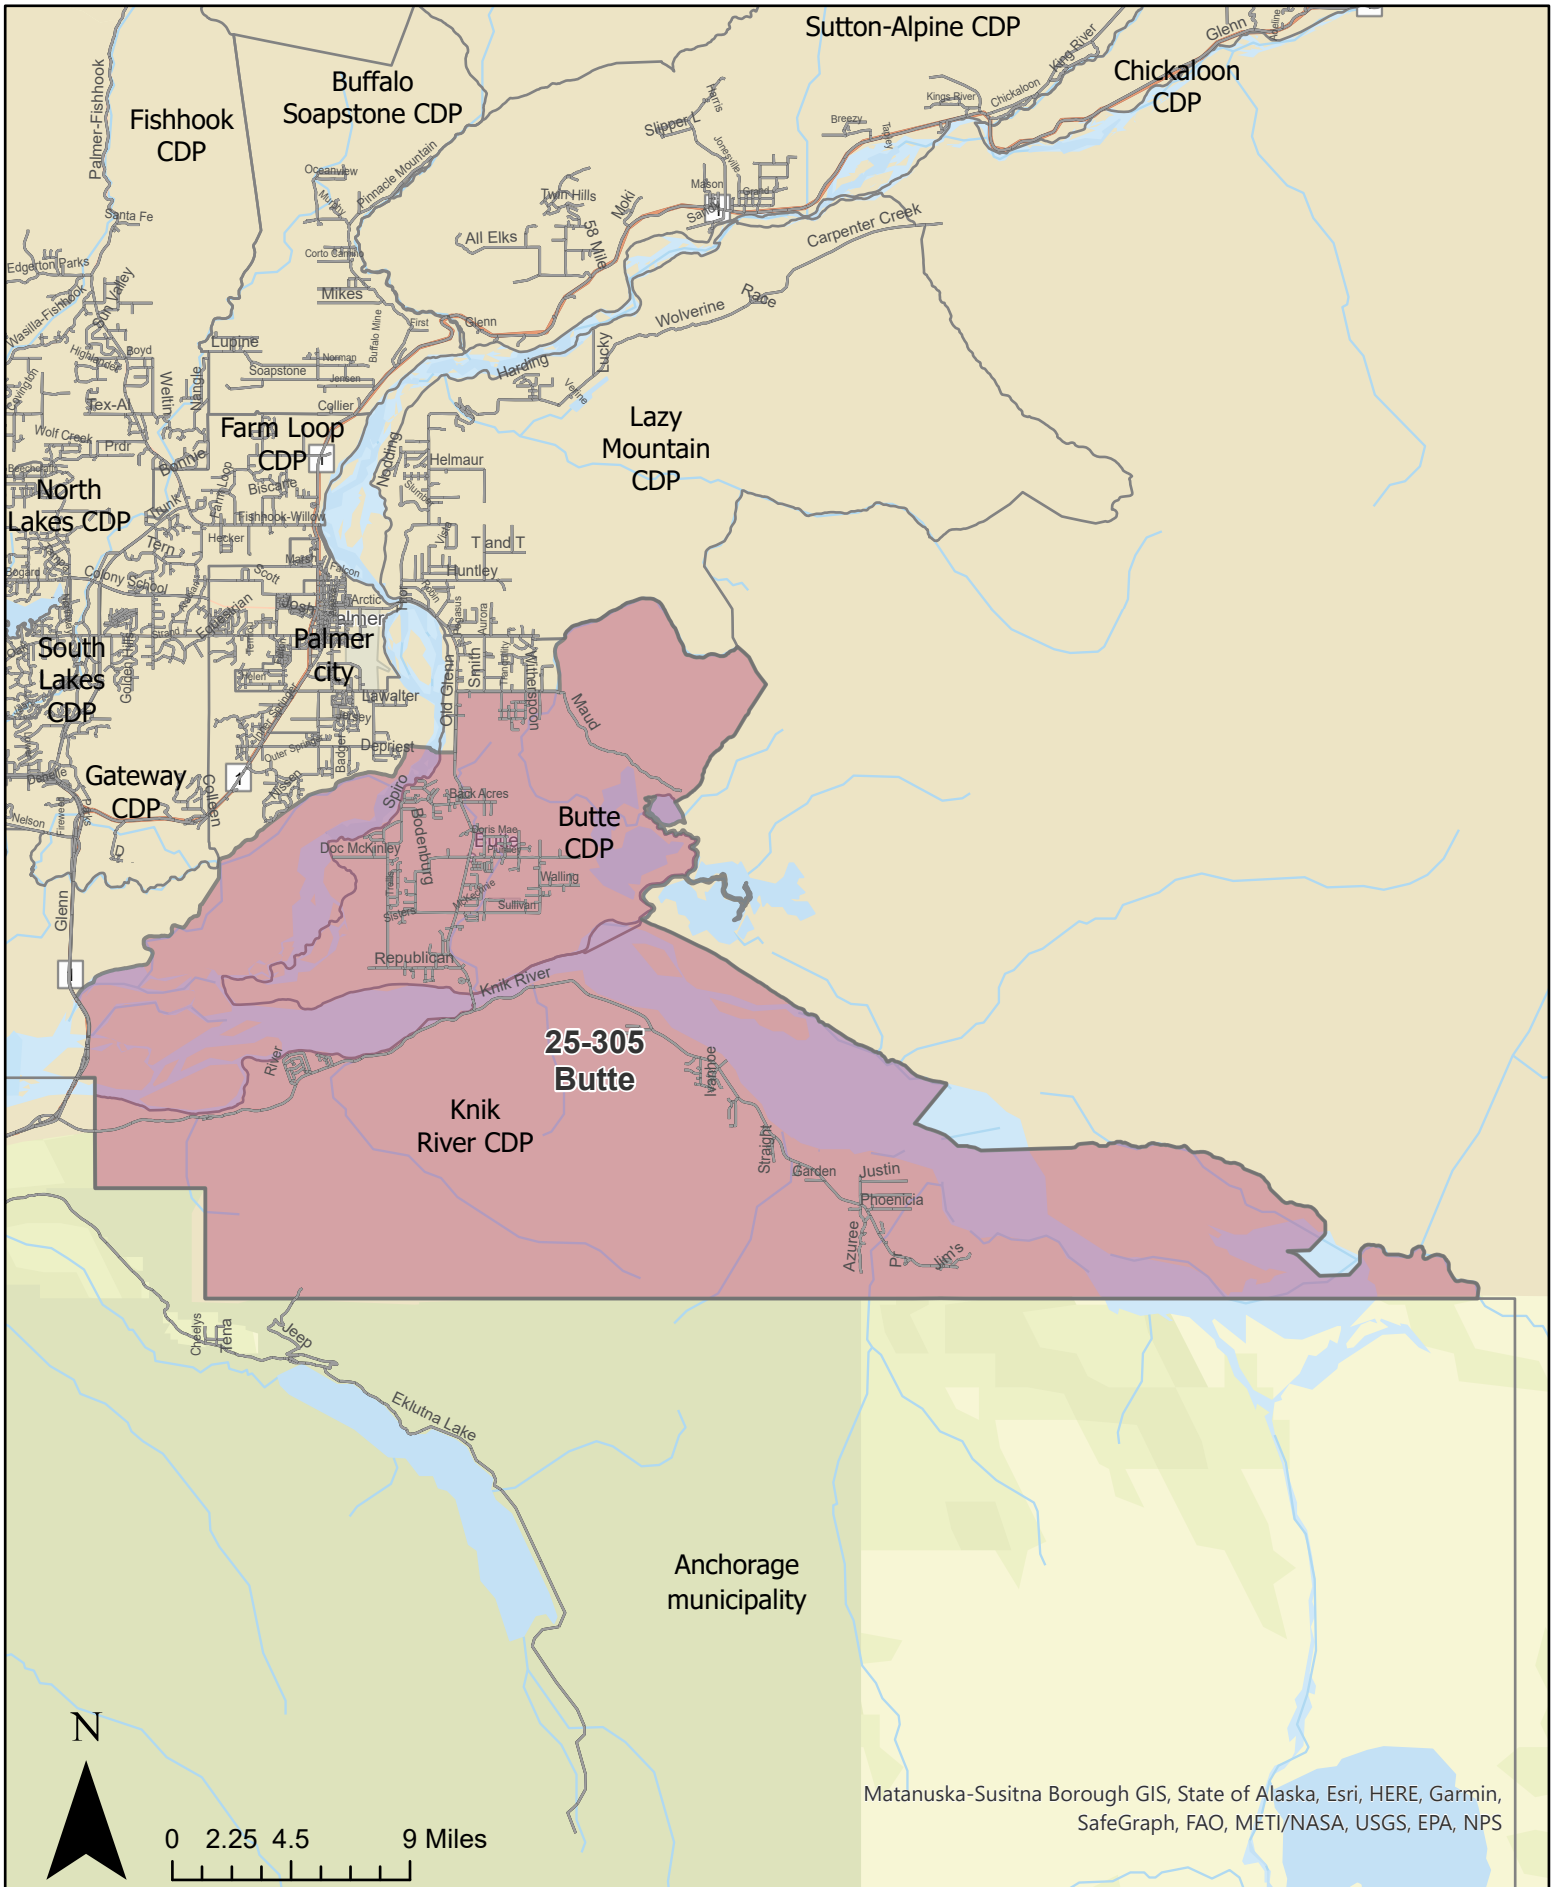

Precinct: 25-305 Butte

May 15, 2023 Redistricting Plan

Precinct: 25-310 Greater Palmer May 15, 2023 Redistricting Plan

Precinct: 25-315 Lazy Mountain

May 15, 2023 Redistricting Plan

Precinct: 25-320 Palmer City No. 1

May 15, 2023 Redistricting Plan

Matanuska-Susitna Borough GIS, State of Alaska, Esri, HERE, Garmin, SafeGraph, MET/NASA, USGS, EPA, NPS, USDA

Precinct: 25-325 Palmer City No. 2

May 15, 2023 Redistricting Plan

Matanuska-Susitna Borough GIS, State of Alaska, Esri, HERE, Garmin, SafeGraph, METI/NASA, USGS, EPA, NPS, US Census Bureau, USDA