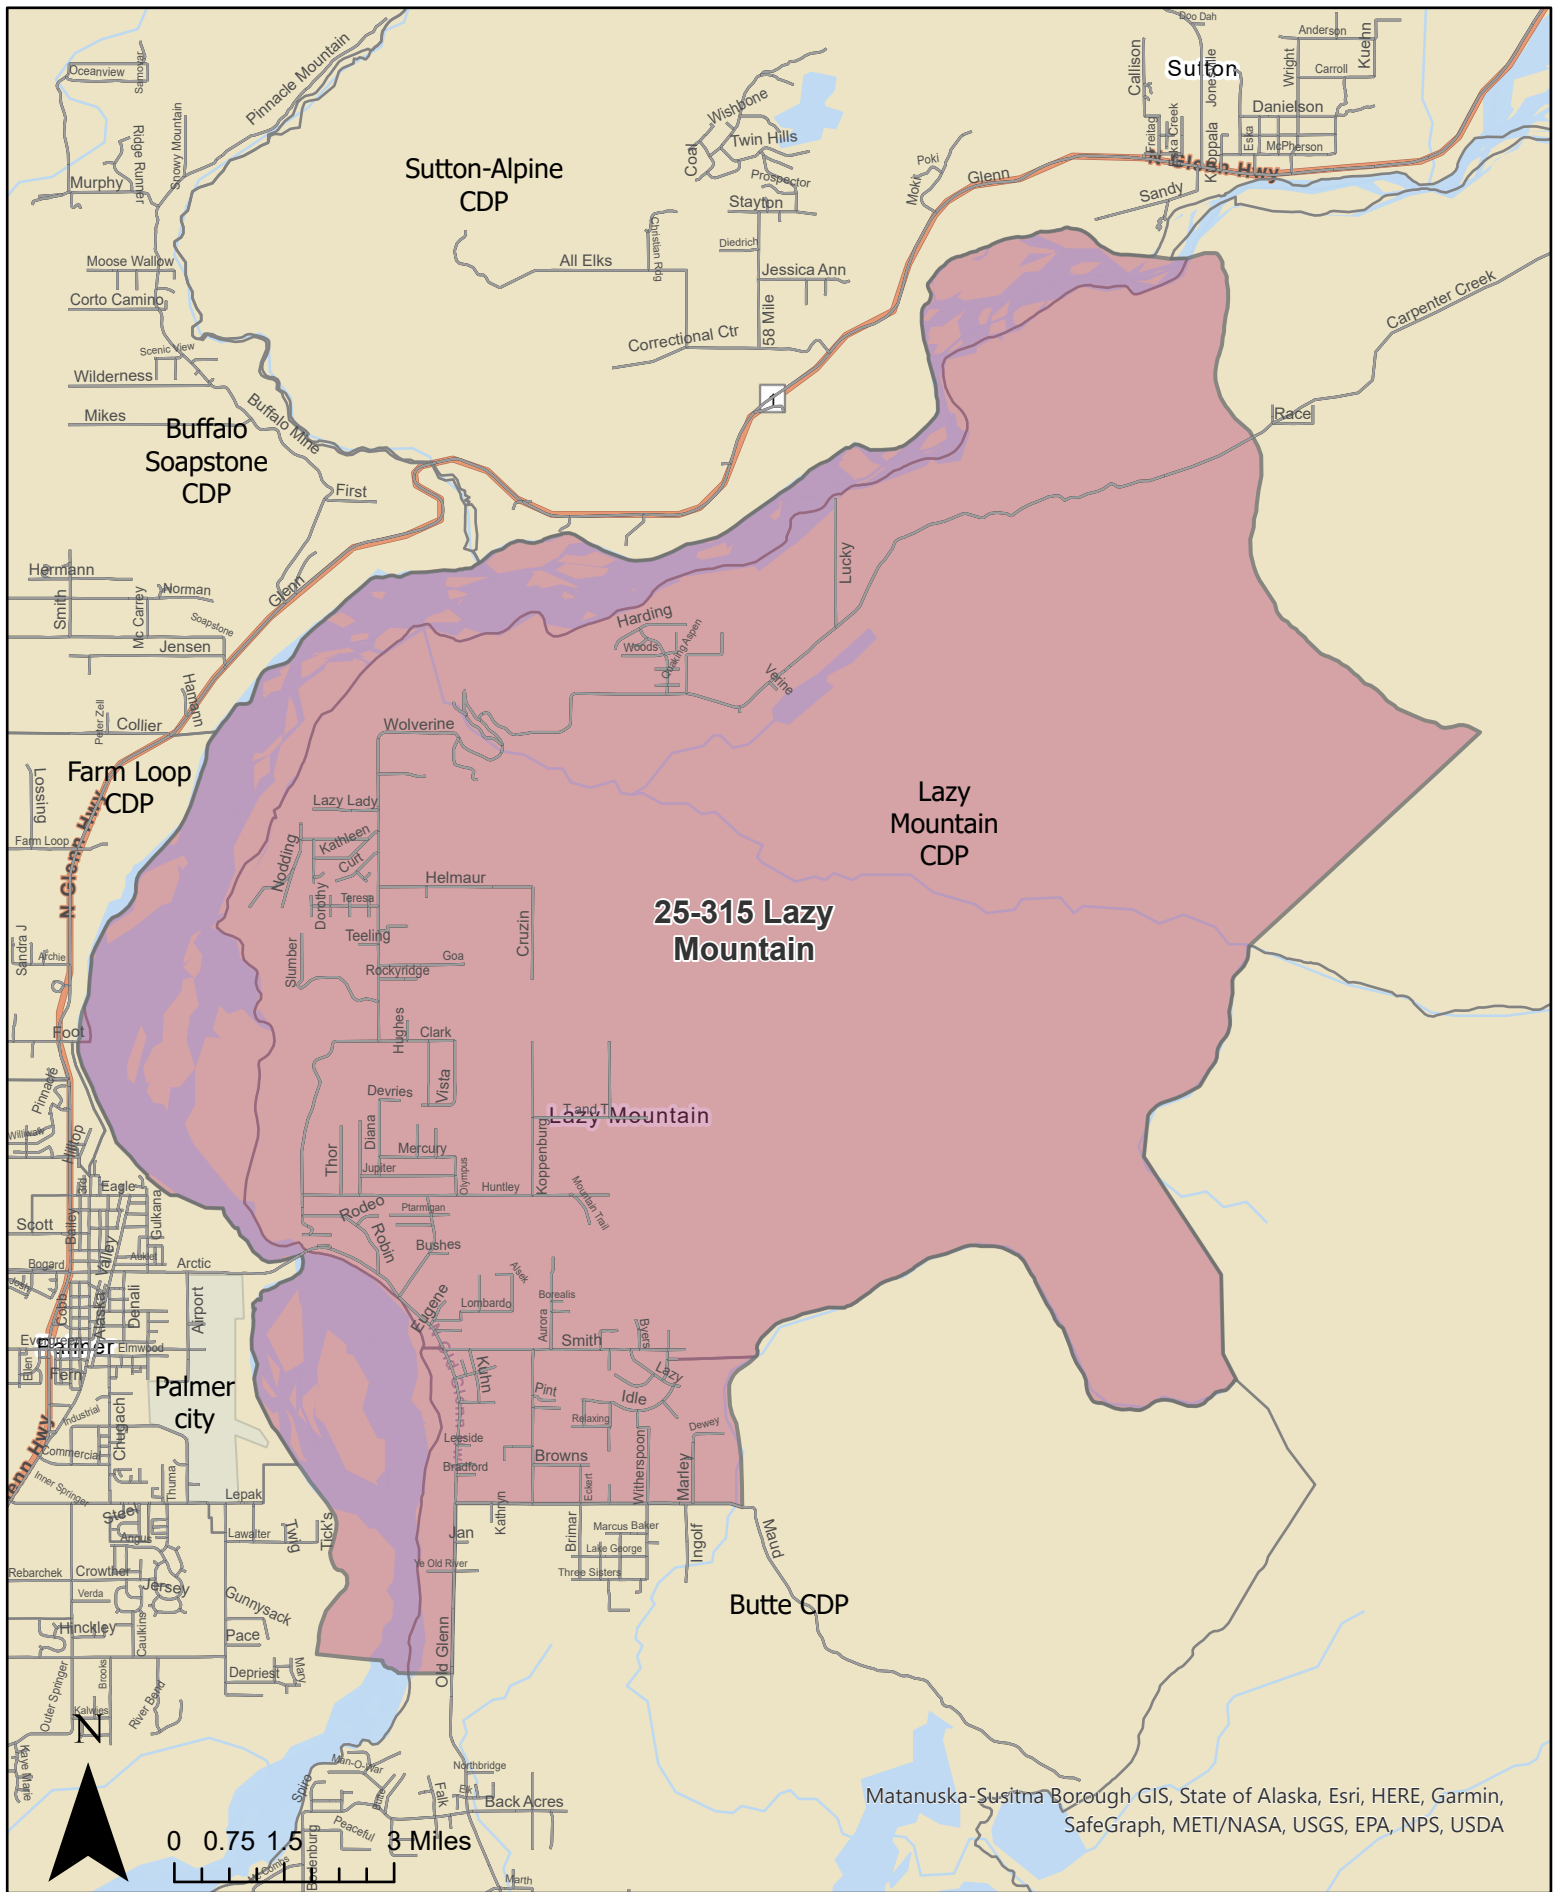

Precinct: 25-305 Butte

May 15, 2023 Redistricting Plan

Precinct: 25-310 Greater Palmer May 15, 2023 Redistricting Plan

Precinct: 25-315 Lazy Mountain

May 15, 2023 Redistricting Plan

Precinct: 25-320 Palmer City No. 1

May 15, 2023 Redistricting Plan

Matanuska-Susitna Borough GIS, State of Alaska, Esri, HERE, Garmin, SafeGraph, MET/NASA, USGS, EPA, NPS, USDA

Precinct: 25-325 Palmer City No. 2

May 15, 2023 Redistricting Plan

Matanuska-Susitna Borough GIS, State of Alaska, Esri, HERE, Garmin, SafeGraph, METI/NASA, USGS, EPA, NPS, US Census Bureau, USDA