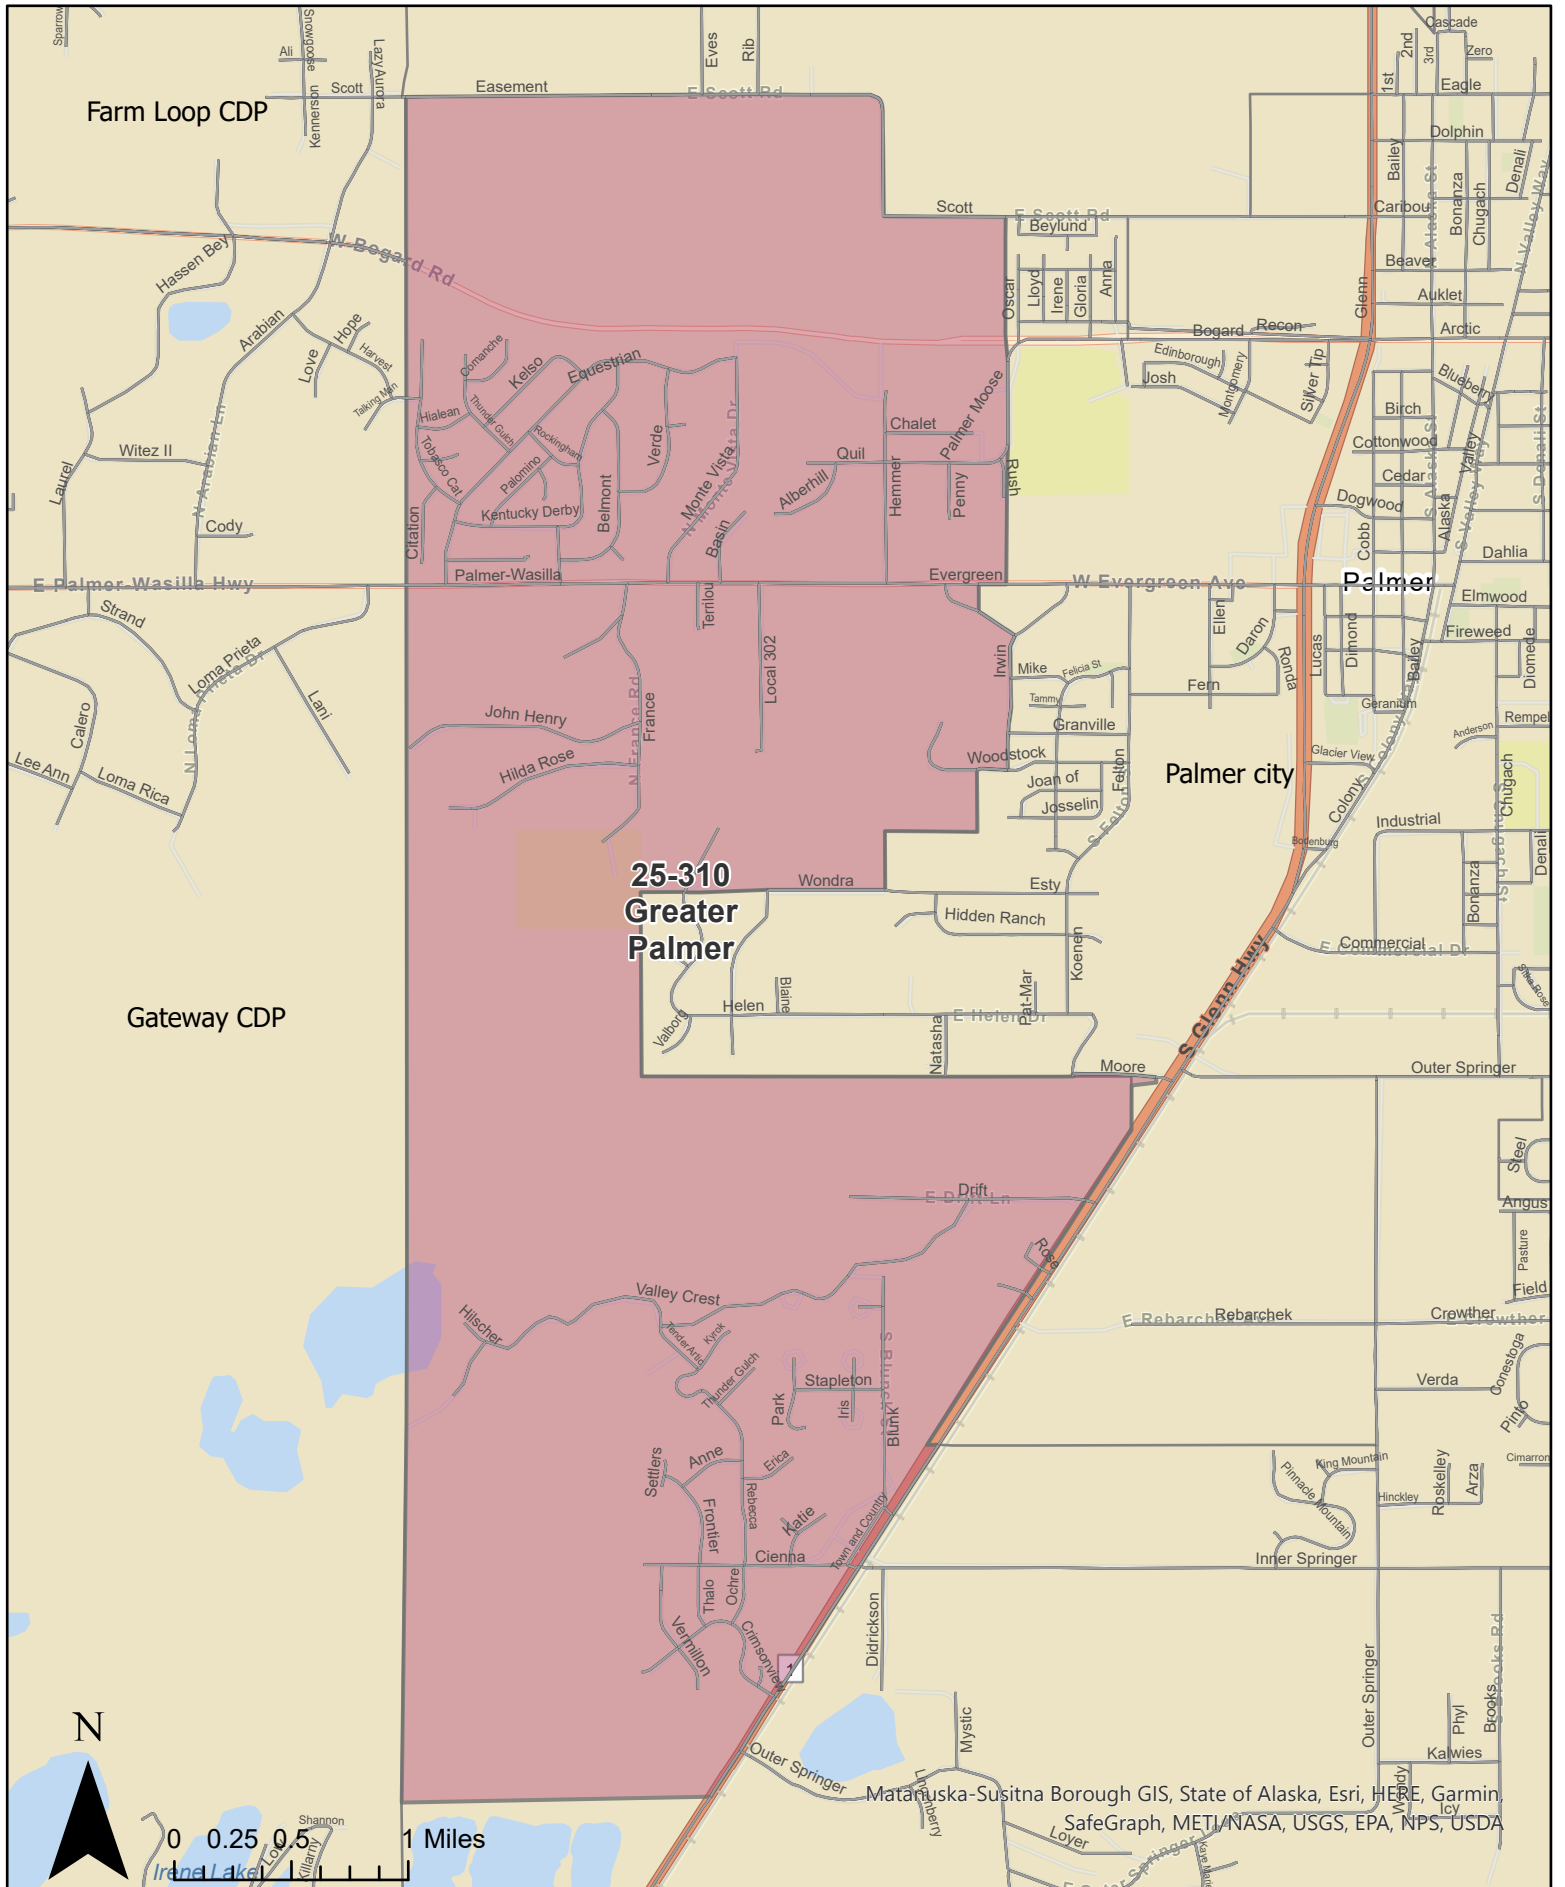

Precinct: 25-305 Butte

May 15, 2023 Redistricting Plan

Precinct: 25-310 Greater Palmer May 15, 2023 Redistricting Plan

Precinct: 25-315 Lazy Mountain

May 15, 2023 Redistricting Plan

Precinct: 25-320 Palmer City No. 1

May 15, 2023 Redistricting Plan

Matanuska-Susitna Borough GIS, State of Alaska, Esri, HERE, Garmin, SafeGraph, MET/NASA, USGS, EPA, NPS, USDA

Precinct: 25-325 Palmer City No. 2

May 15, 2023 Redistricting Plan

Matanuska-Susitna Borough GIS, State of Alaska, Esri, HERE, Garmin, SafeGraph, METI/NASA, USGS, EPA, NPS, US Census Bureau, USDA