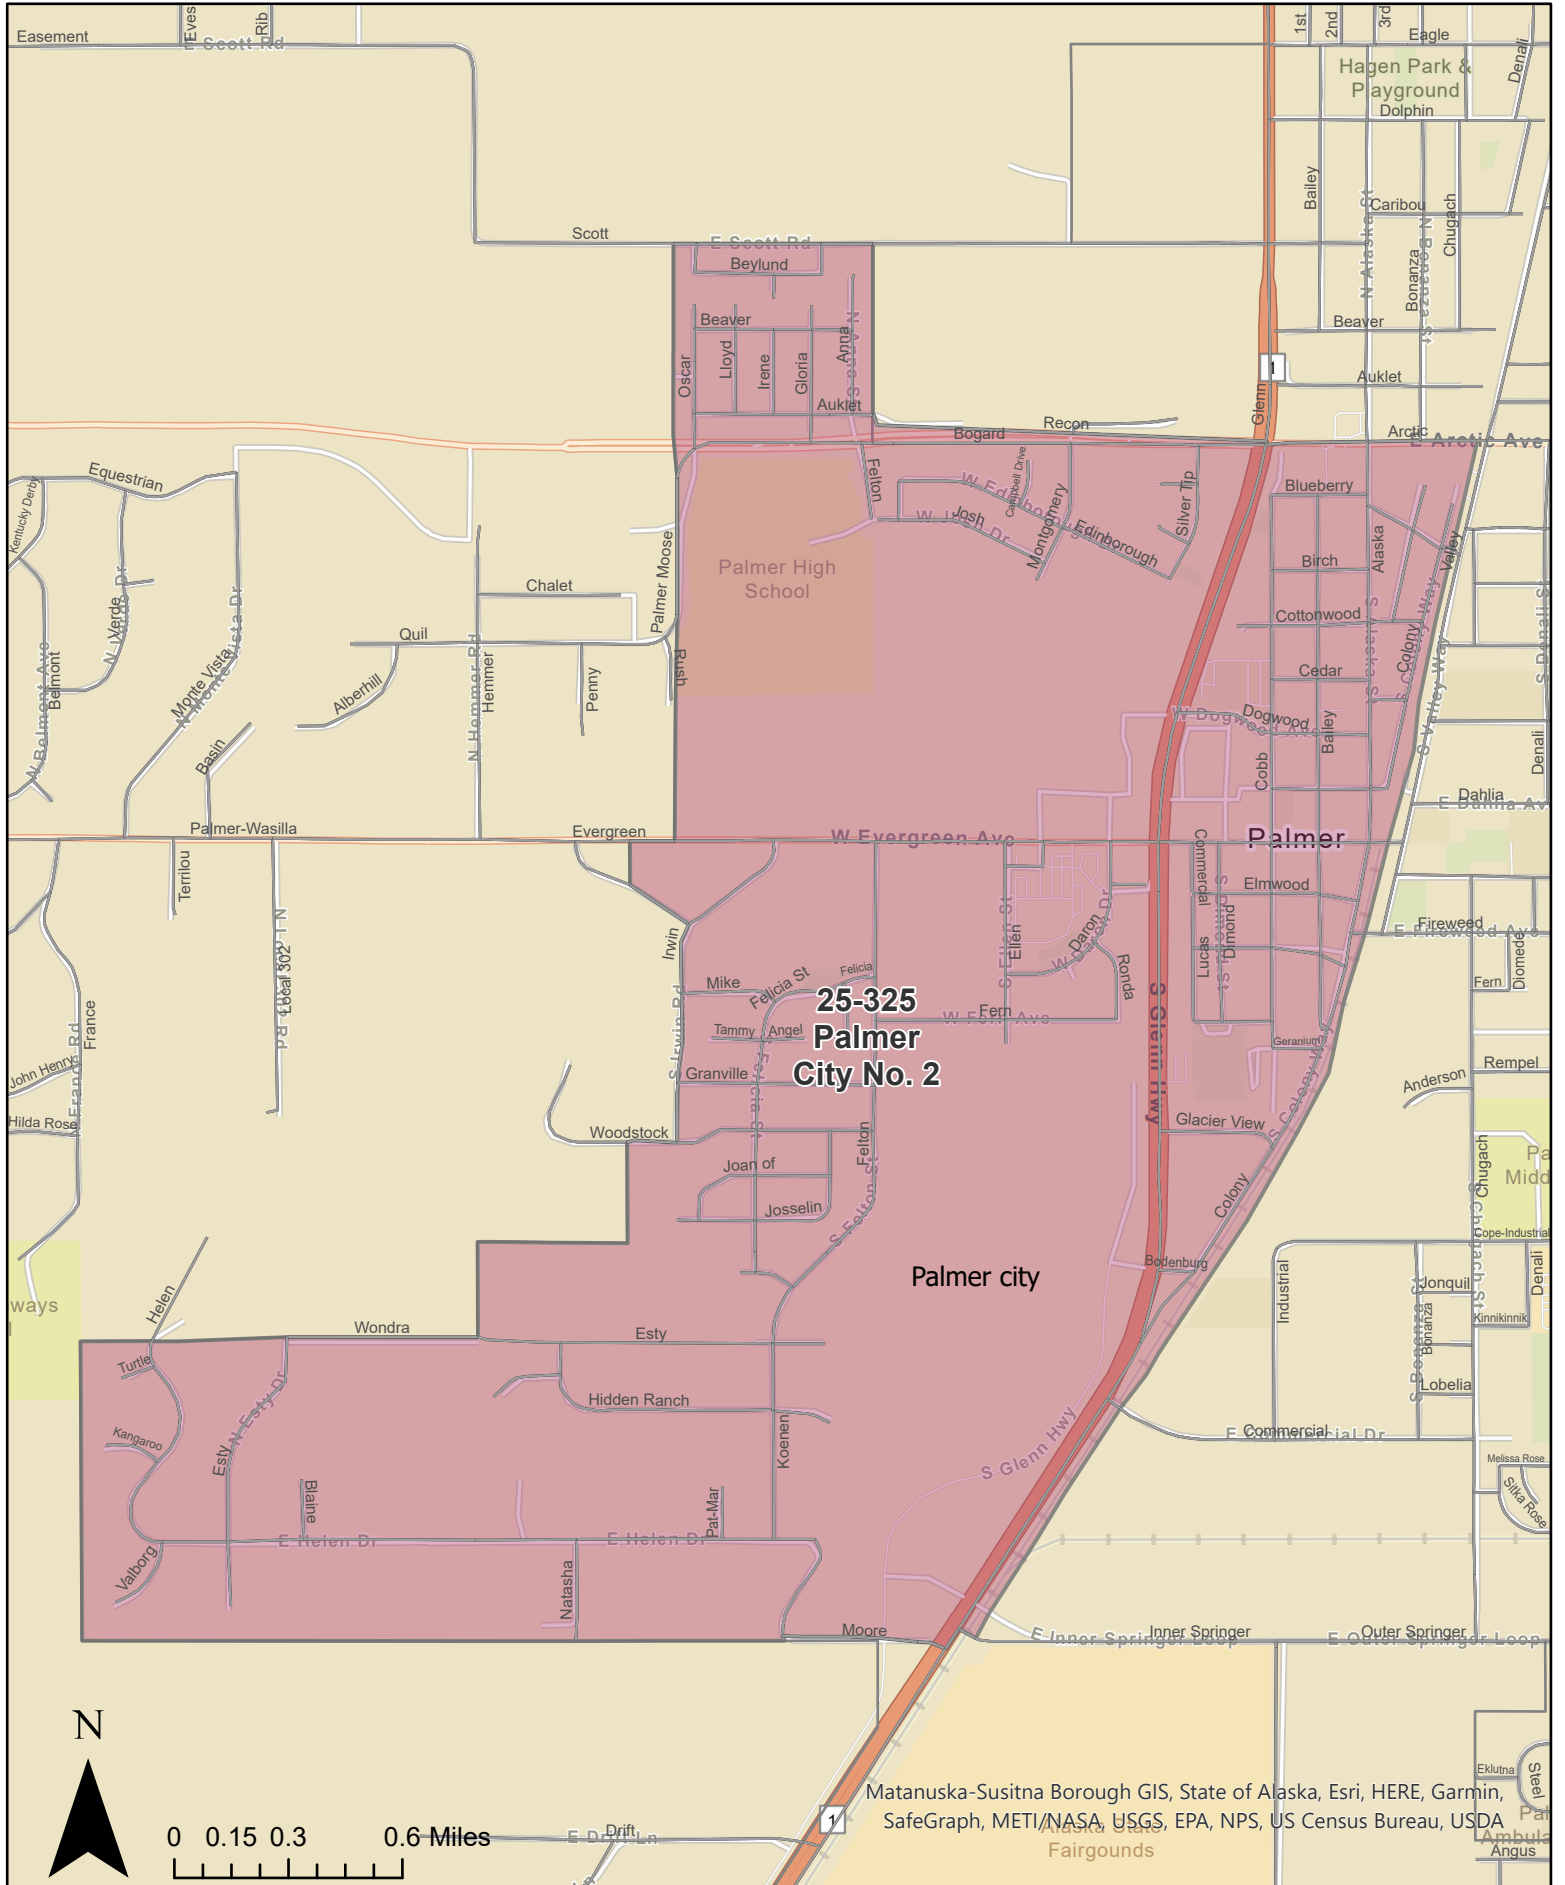

Precinct: 25-305 Butte

May 15, 2023 Redistricting Plan

Precinct: 25-310 Greater Palmer May 15, 2023 Redistricting Plan

Precinct: 25-315 Lazy Mountain

May 15, 2023 Redistricting Plan

Precinct: 25-320 Palmer City No. 1

May 15, 2023 Redistricting Plan

Matanuska-Susitna Borough GIS, State of Alaska, Esri, HERE, Garmin, SafeGraph, MET/NASA, USGS, EPA, NPS, USDA

Precinct: 25-325 Palmer City No. 2

May 15, 2023 Redistricting Plan

Matanuska-Susitna Borough GIS, State of Alaska, Esri, HERE, Garmin, SafeGraph, METI/NASA, USGS, EPA, NPS, US Census Bureau, USDA