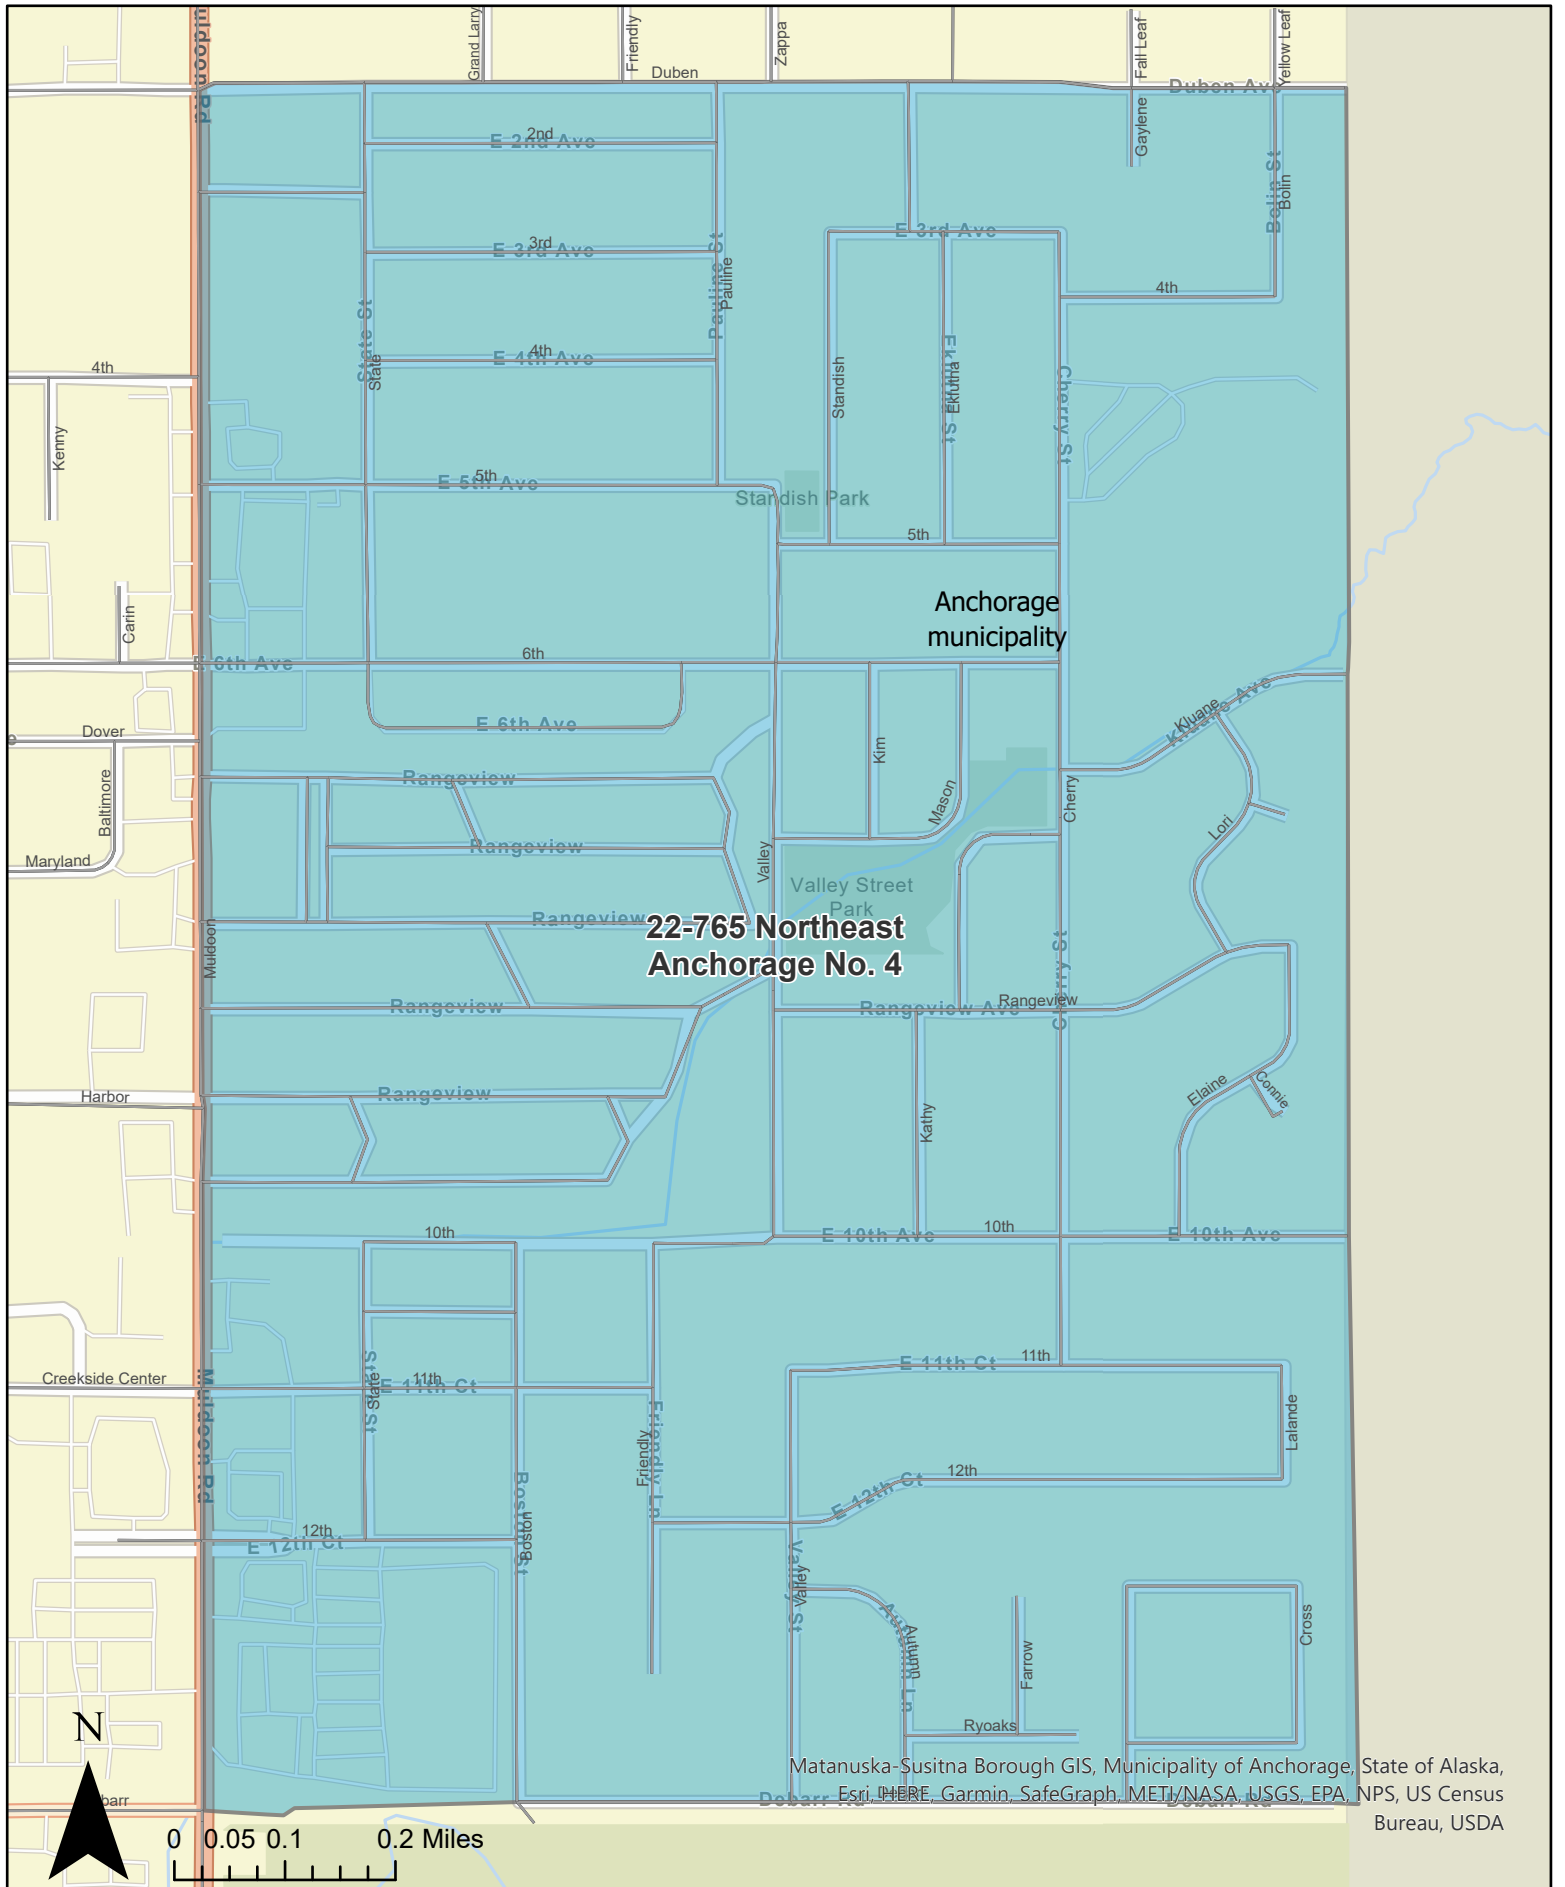

Precinct: 22-750 Northeast Anchorage No. 1

May 15, 2023 Redistricting Plan

22-755 Northeast Anchorage No. 2
Anchorage municipality

Precinct: 22-760 Northeast Anchorage No. 3

May 15, 2023 Redistricting Plan

Matanuska-Susitna Borough GIS, Municipality of Anchorage, State of Alaska, Esri, HERE, Garmin, SafeGraph, METI/NASA, USGS, EPA, NPS, US Census Bureau, USDA

Precinct: 22-765 Northeast Anchorage No. 4

May 15, 2023 Redistricting Plan

22-765 Northeast Anchorage No. 4

Anchorage municipality

Matanuska-Susitna Borough GIS, Municipality of Anchorage, State of Alaska, Esri, HERE, Garmin, SafeGraph, METI/NASA, USGS, EPA, NPS, US Census Bureau, USDA