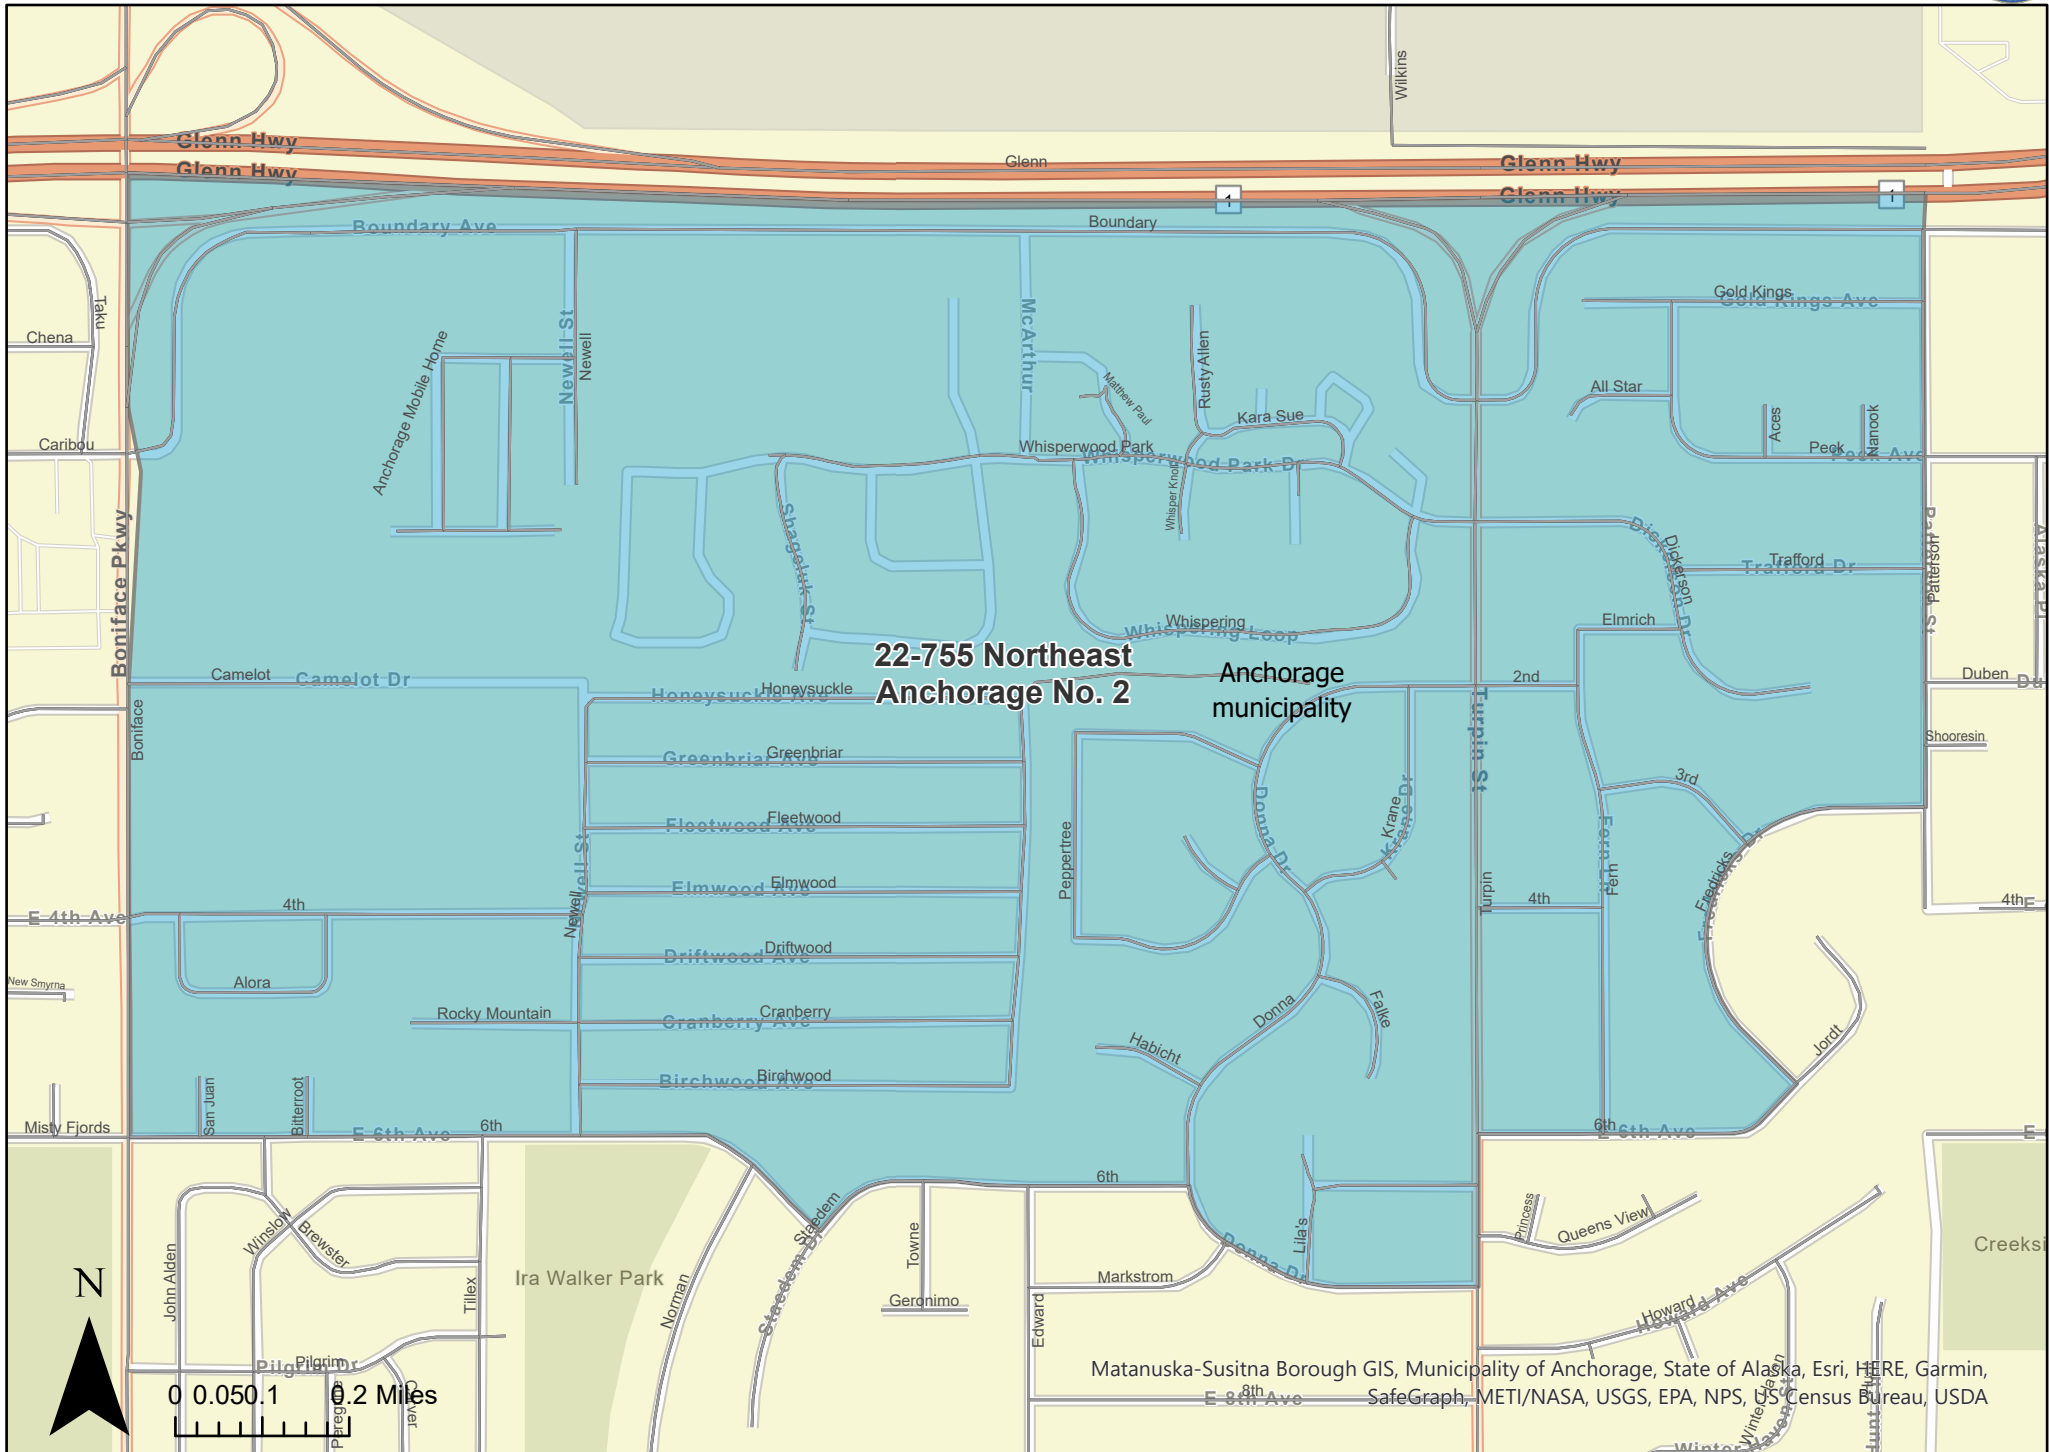

Precinct: 22-750 Northeast Anchorage No. 1

May 15, 2023 Redistricting Plan

22-755 Northeast Anchorage No. 2
Anchorage municipality

Precinct: 22-760 Northeast Anchorage No. 3

May 15, 2023 Redistricting Plan

Matanuska-Susitna Borough GIS, Municipality of Anchorage, State of Alaska, Esri, HERE, Garmin, SafeGraph, METI/NASA, USGS, EPA, NPS, US Census Bureau, USDA

Precinct: 22-765 Northeast Anchorage No. 4

May 15, 2023 Redistricting Plan

22-765 Northeast Anchorage No. 4

Anchorage municipality

Matanuska-Susitna Borough GIS, Municipality of Anchorage, State of Alaska, Esri, HERE, Garmin, SafeGraph, METI/NASA, USGS, EPA, NPS, US Census Bureau, USDA