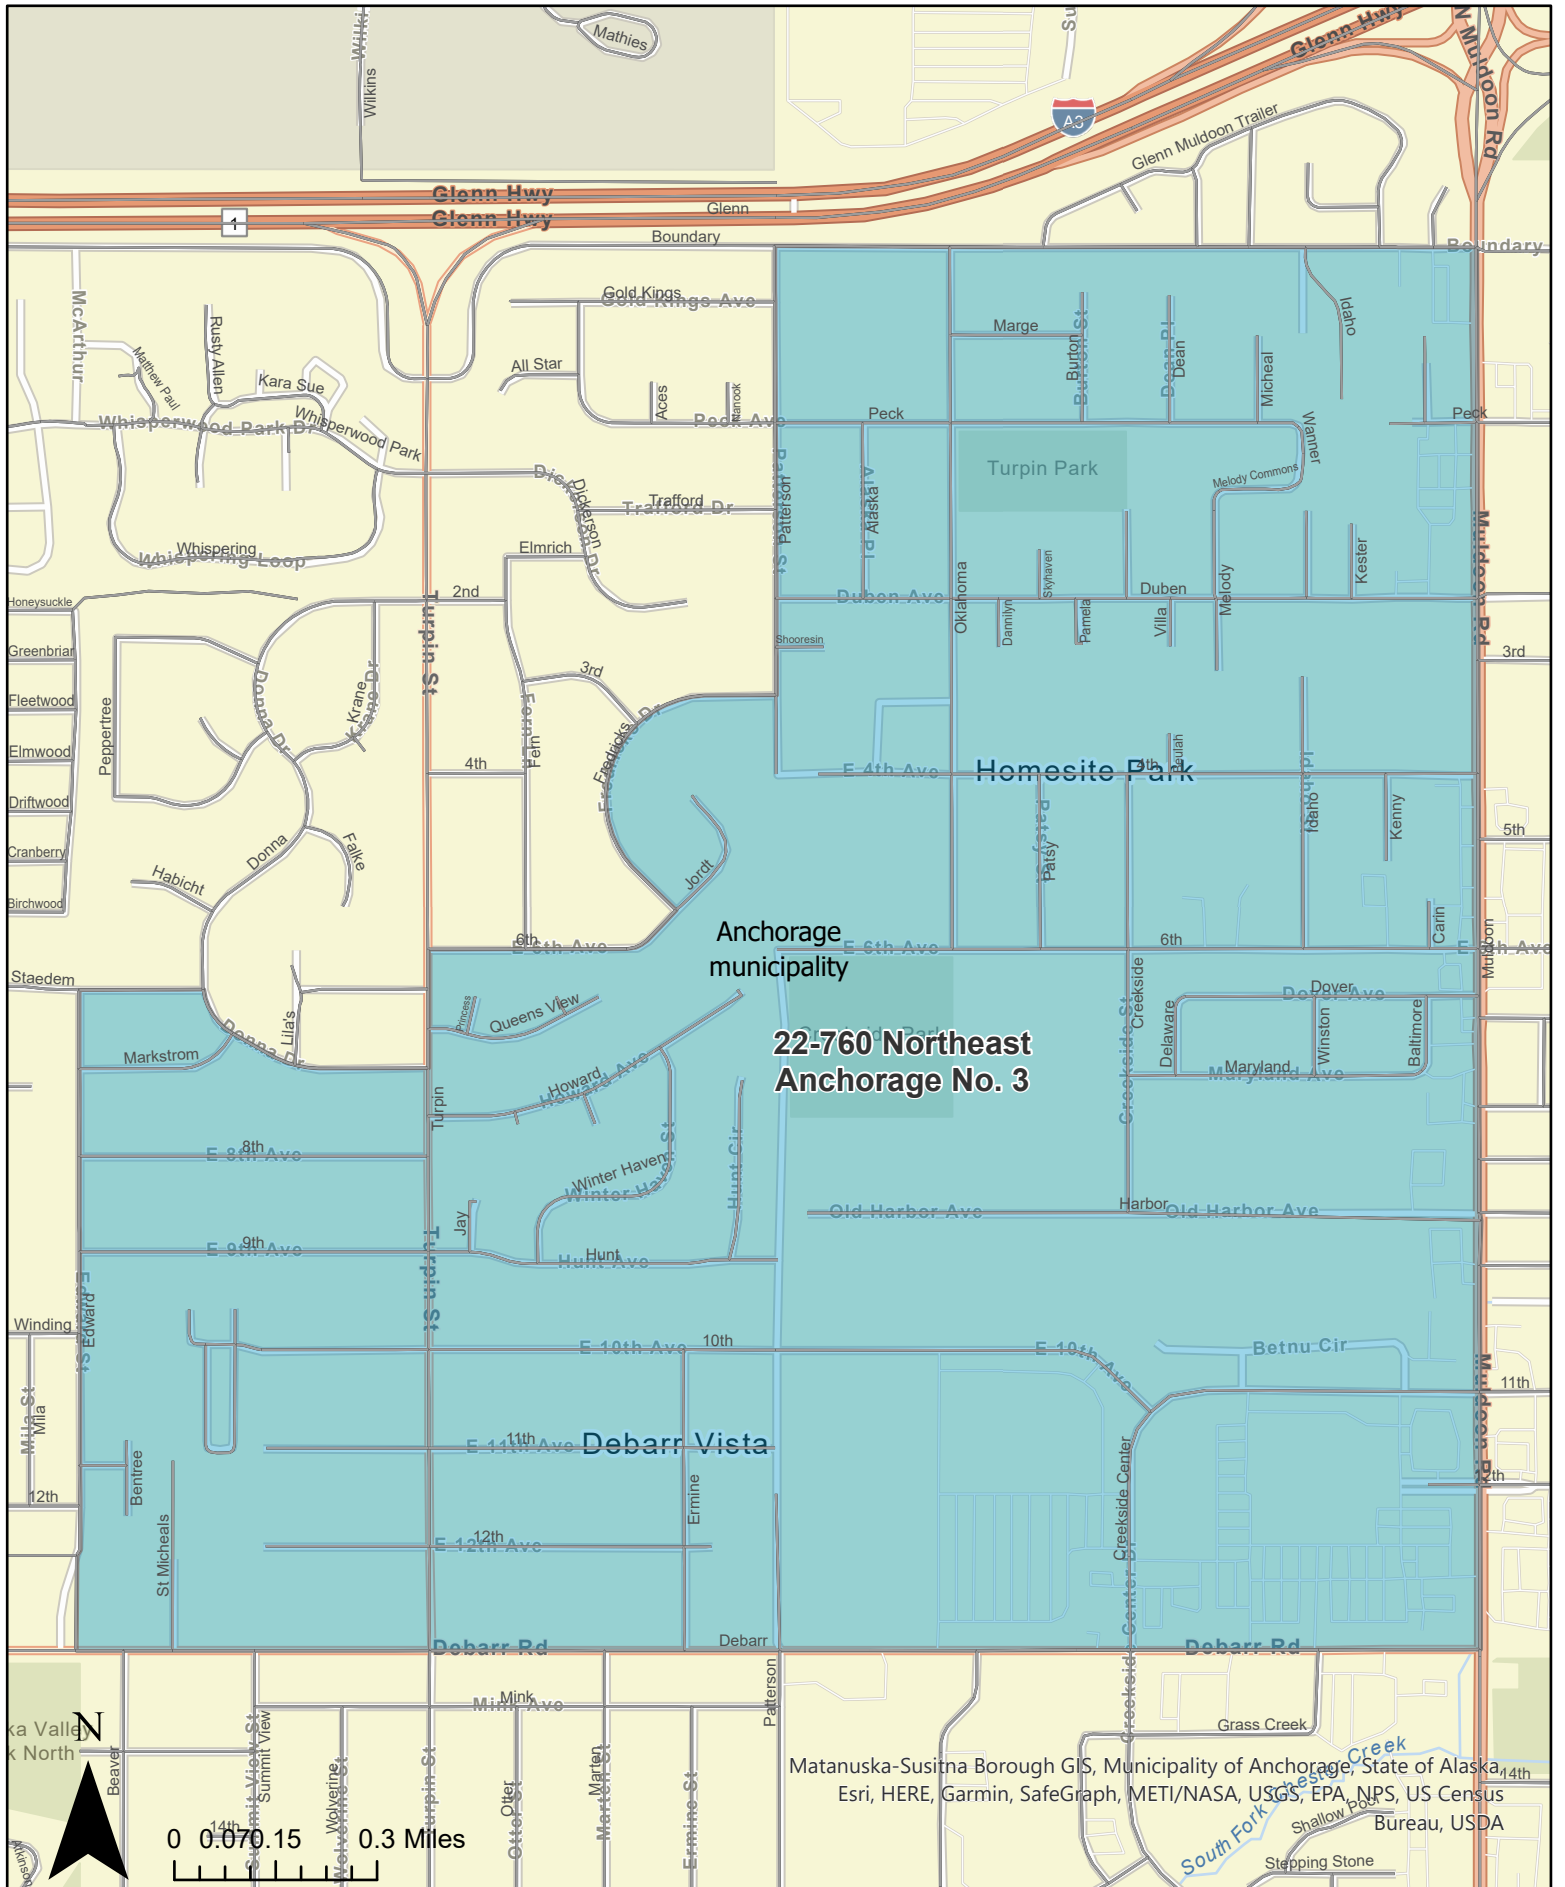

Precinct: 22-750 Northeast Anchorage No. 1

May 15, 2023 Redistricting Plan

22-755 Northeast Anchorage No. 2
Anchorage municipality

Precinct: 22-760 Northeast Anchorage No. 3

May 15, 2023 Redistricting Plan

Matanuska-Susitna Borough GIS, Municipality of Anchorage, State of Alaska, Esri, HERE, Garmin, SafeGraph, METI/NASA, USGS, EPA, NPS, US Census Bureau, USDA

Precinct: 22-765 Northeast Anchorage No. 4

May 15, 2023 Redistricting Plan

22-765 Northeast Anchorage No. 4

Anchorage municipality

Matanuska-Susitna Borough GIS, Municipality of Anchorage, State of Alaska, Esri, HERE, Garmin, SafeGraph, METI/NASA, USGS, EPA, NPS, US Census Bureau, USDA