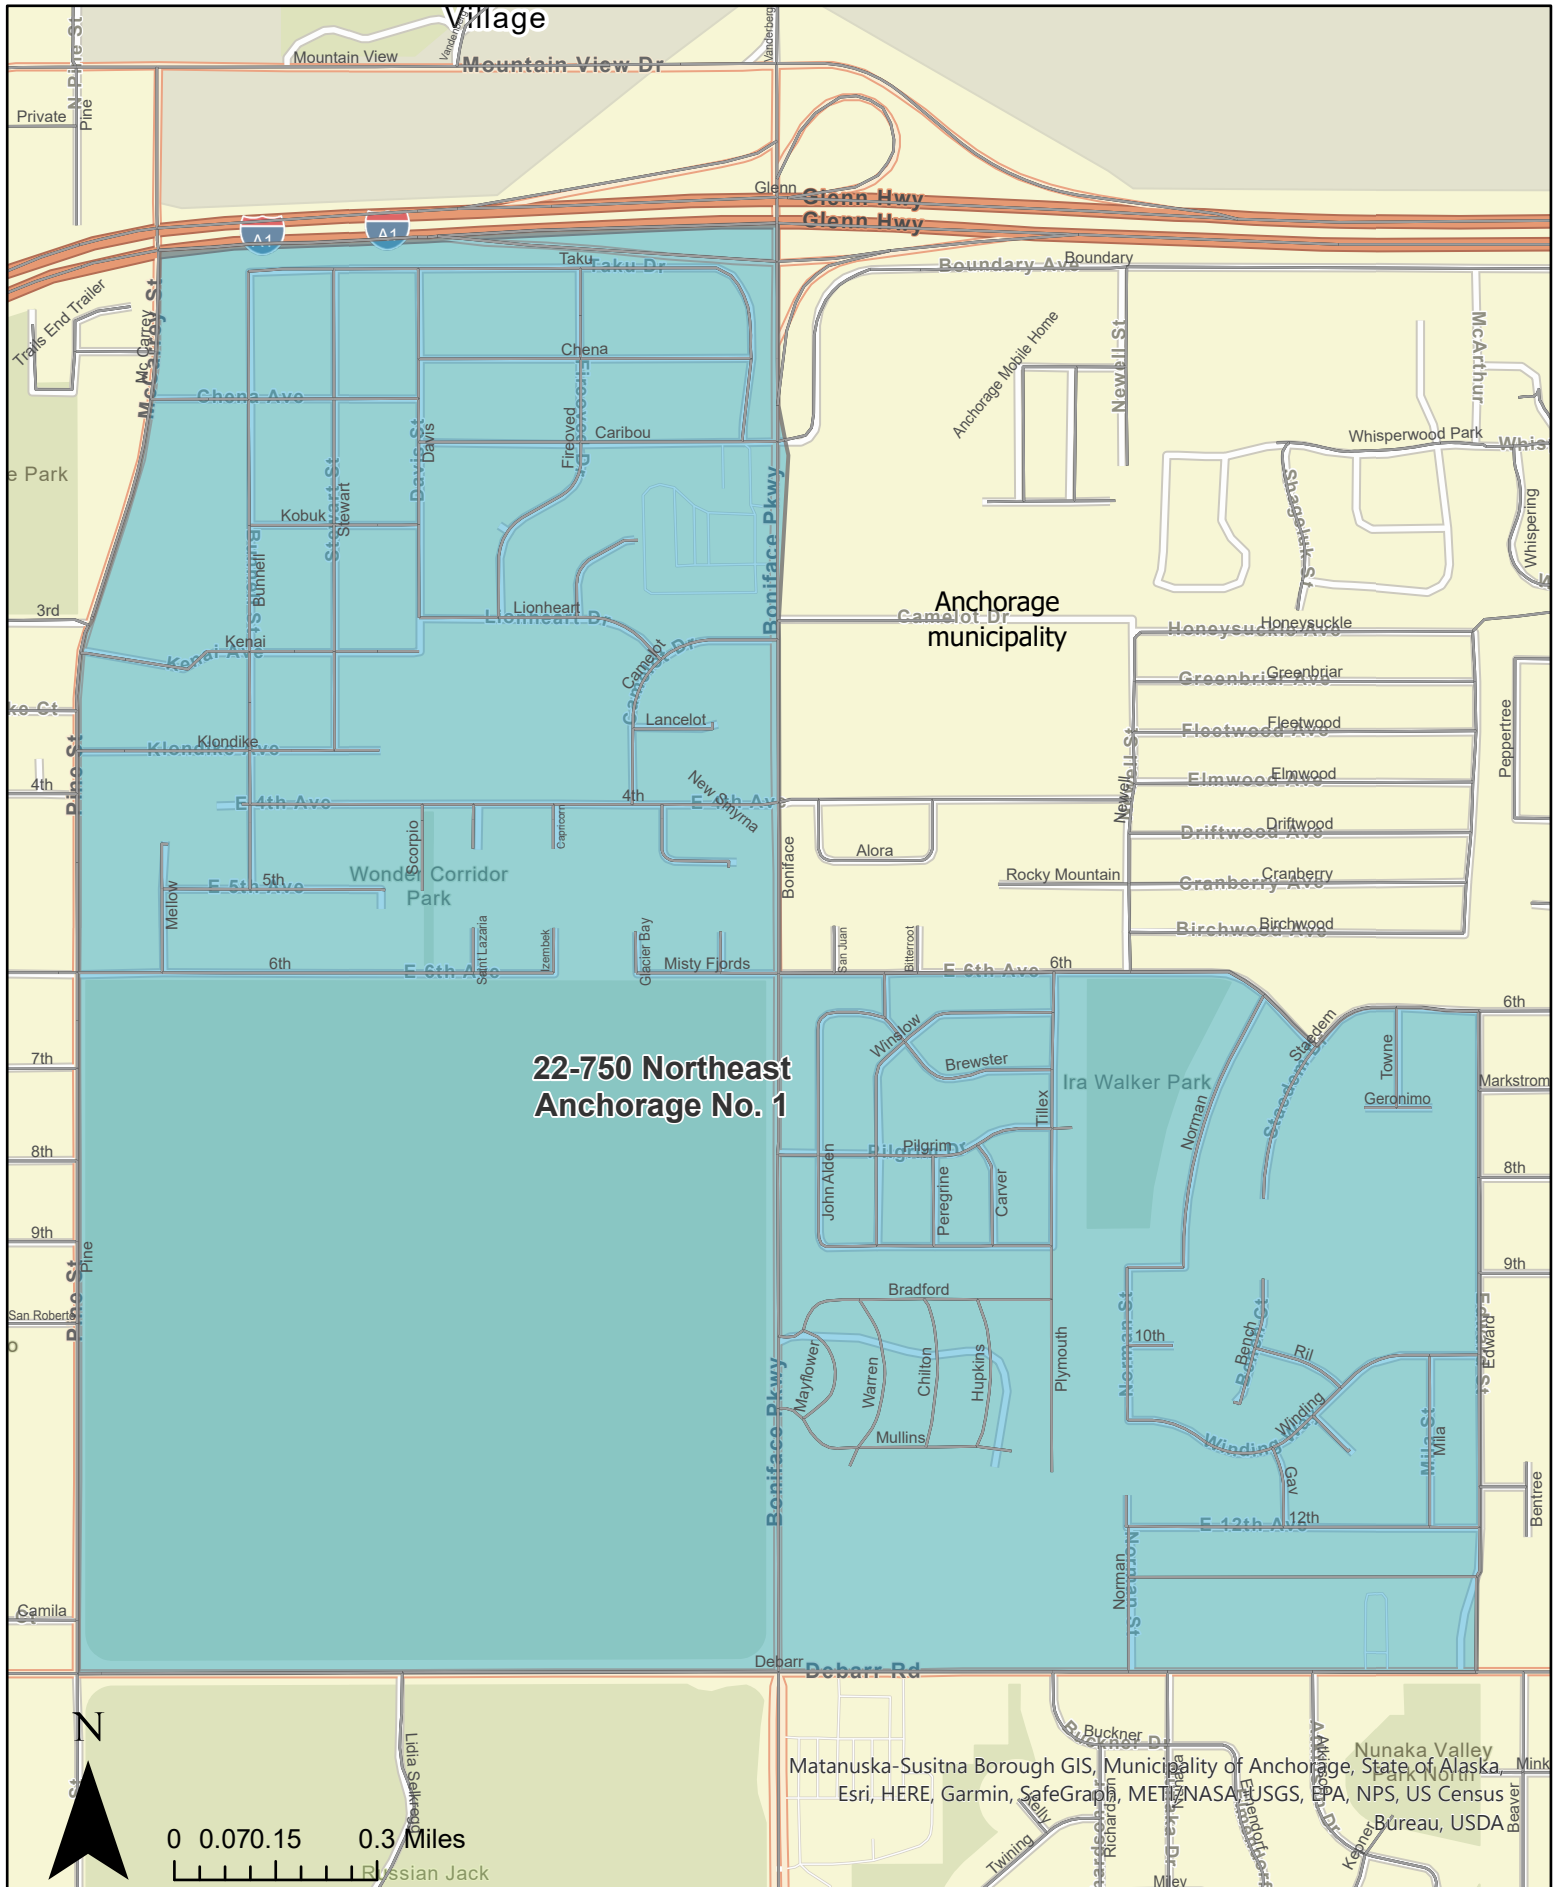

Precinct: 22-750 Northeast Anchorage No. 1

May 15, 2023 Redistricting Plan

22-755 Northeast Anchorage No. 2
Anchorage municipality

Precinct: 22-760 Northeast Anchorage No. 3

May 15, 2023 Redistricting Plan

Matanuska-Susitna Borough GIS, Municipality of Anchorage, State of Alaska, Esri, HERE, Garmin, SafeGraph, METI/NASA, USGS, EPA, NPS, US Census Bureau, USDA

Precinct: 22-765 Northeast Anchorage No. 4

May 15, 2023 Redistricting Plan

22-765 Northeast Anchorage No. 4

Anchorage municipality

Matanuska-Susitna Borough GIS, Municipality of Anchorage, State of Alaska, Esri, HERE, Garmin, SafeGraph, METI/NASA, USGS, EPA, NPS, US Census Bureau, USDA