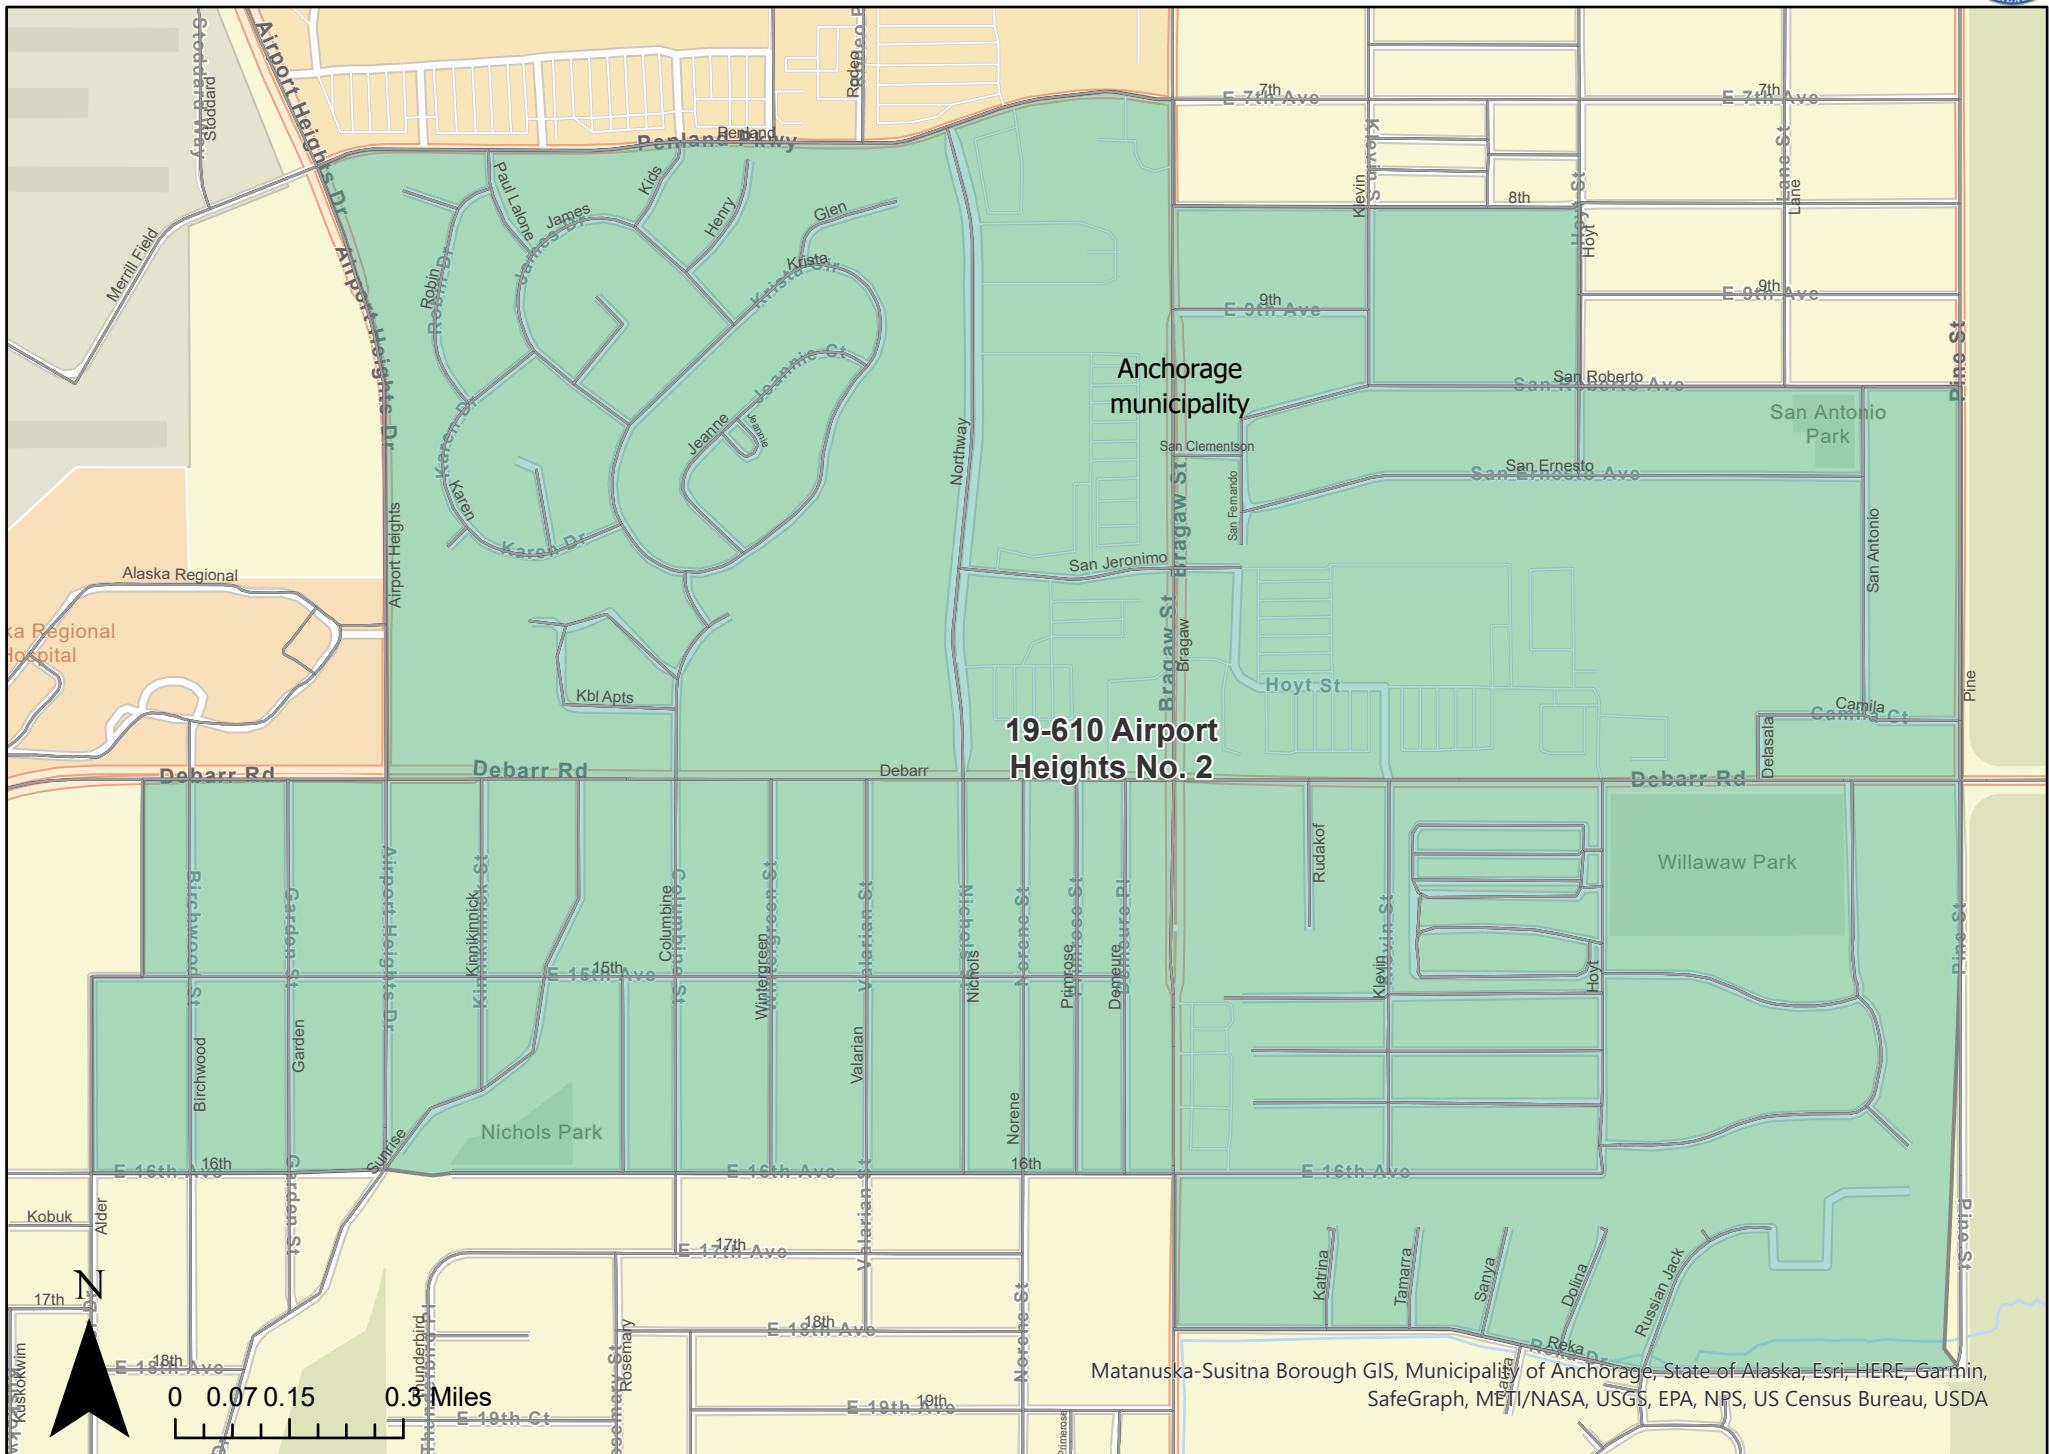

Precinct: 19-605 Airport Heights No. 1

May 15, 2023 Redistricting Plan

19-610 Airport Heights No. 2

Anchorage municipality

19-615
Mountainview
No. 1

Anchorage
municipality

Mountain View

Map data: Esri, HERE, Garmin, SafeGraph, METI/NASA, USGS, EPA, NPS, US Census Bureau, USDA Private

Anchorage municipality

19-625 South Mountainview

N

0 0.07 0.15 0.3 Miles