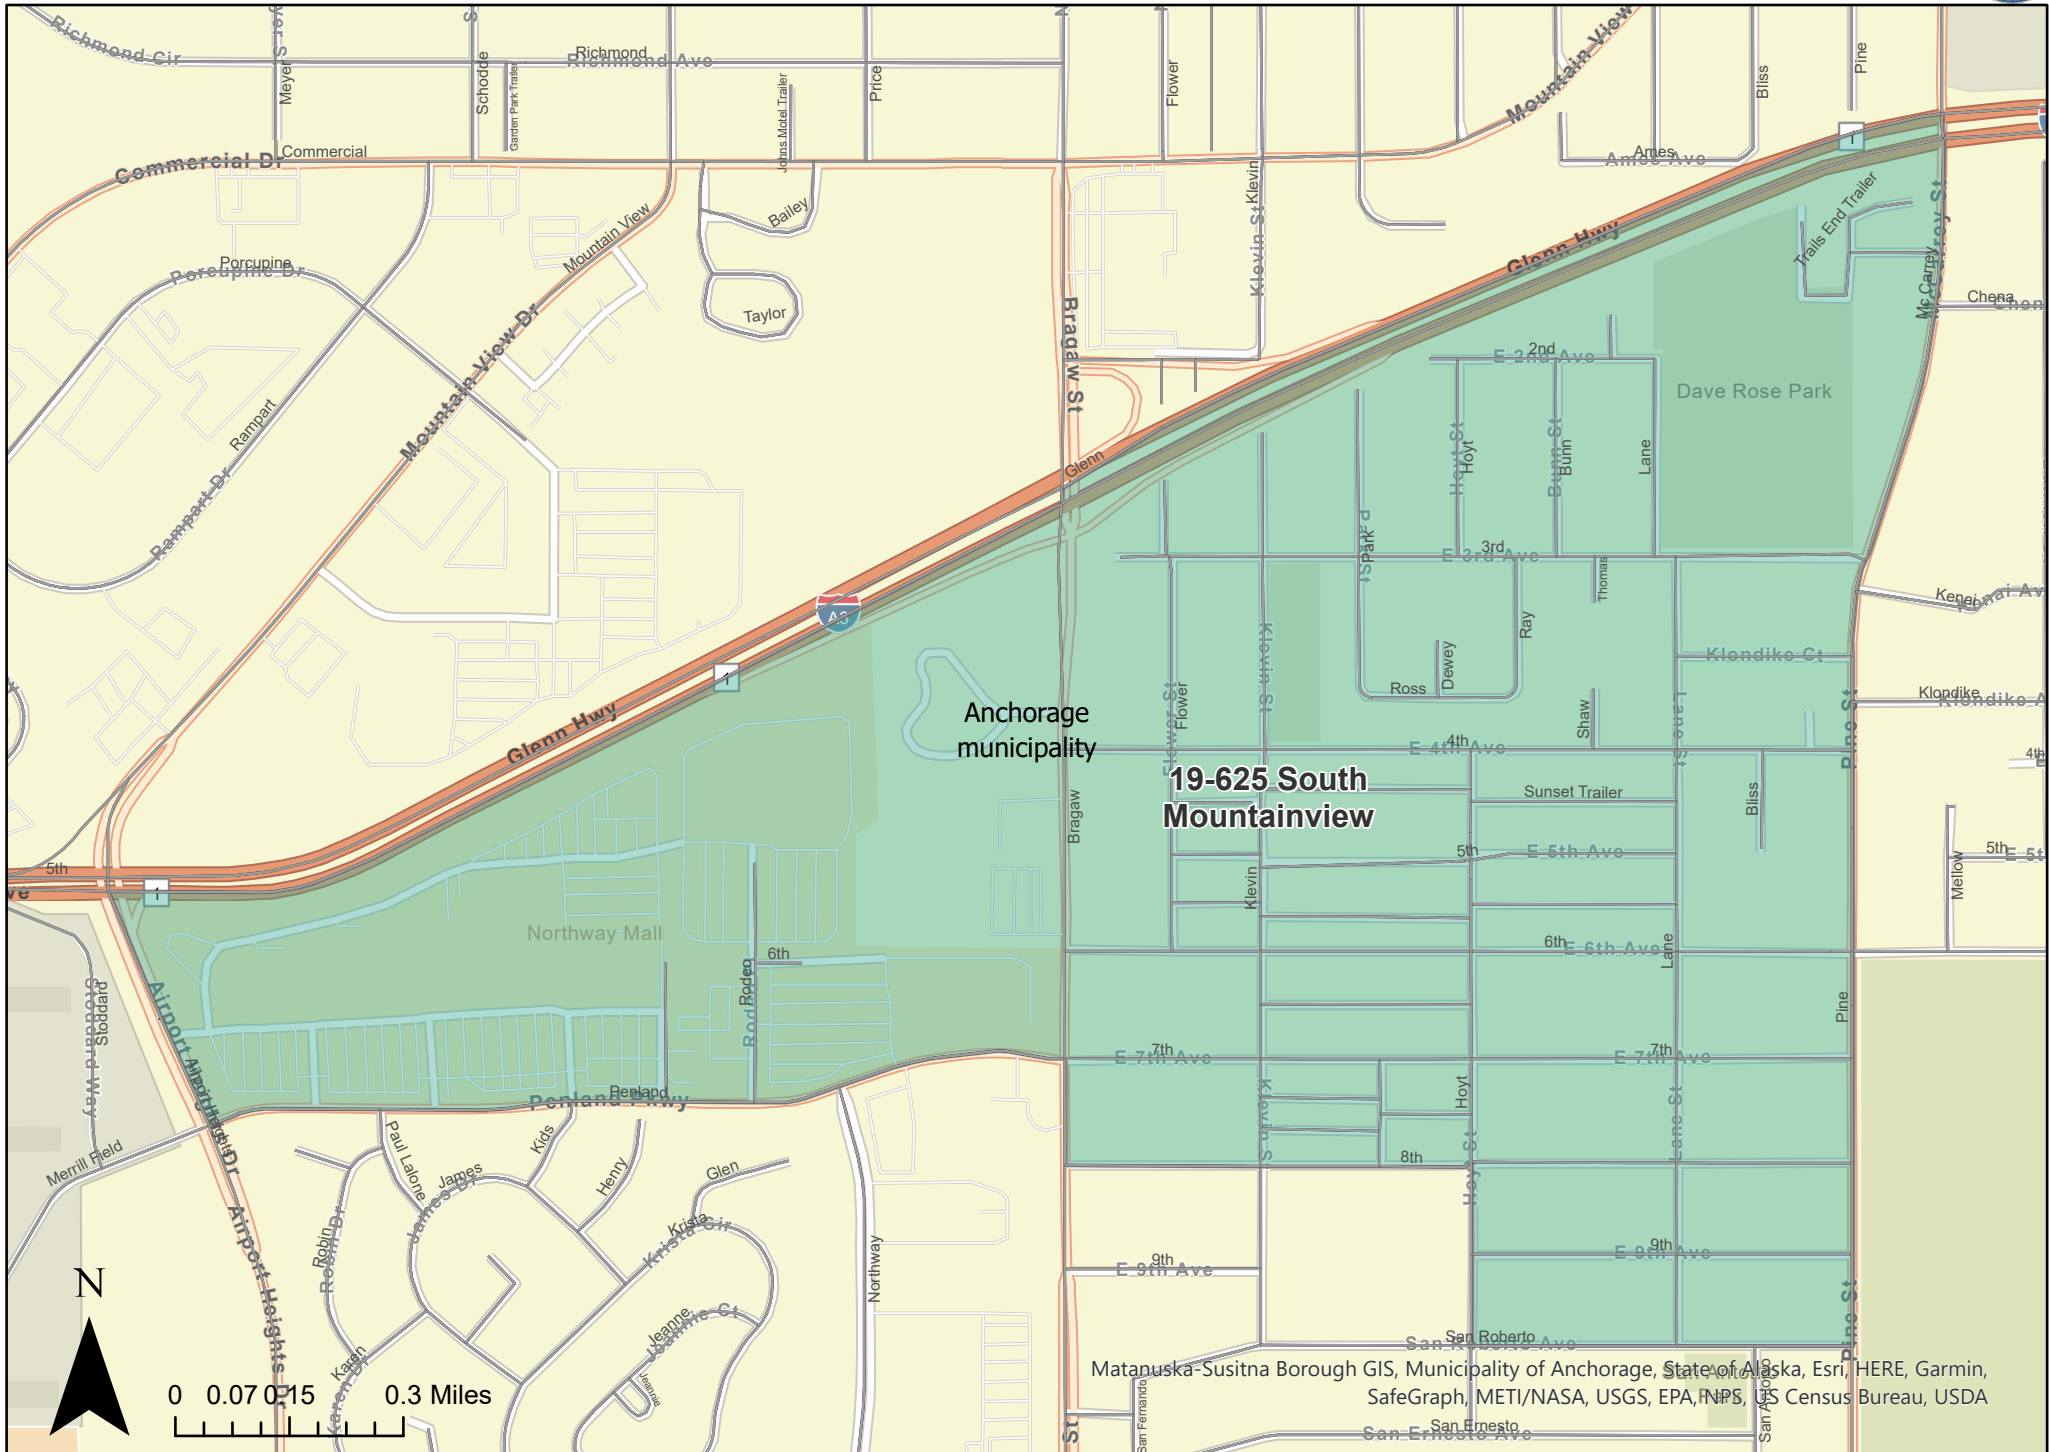

Precinct: 19-605 Airport Heights No. 1

May 15, 2023 Redistricting Plan

19-610 Airport Heights No. 2

Anchorage municipality

19-615
Mountainview
No. 1

Anchorage
municipality

Mountain View

Map data: Esri, HERE, Garmin, SafeGraph, METI/NASA, USGS, EPA, NPS, US Census Bureau, USDA Private

Anchorage municipality

19-625 South Mountainview

N

0 0.07 0.15 0.3 Miles