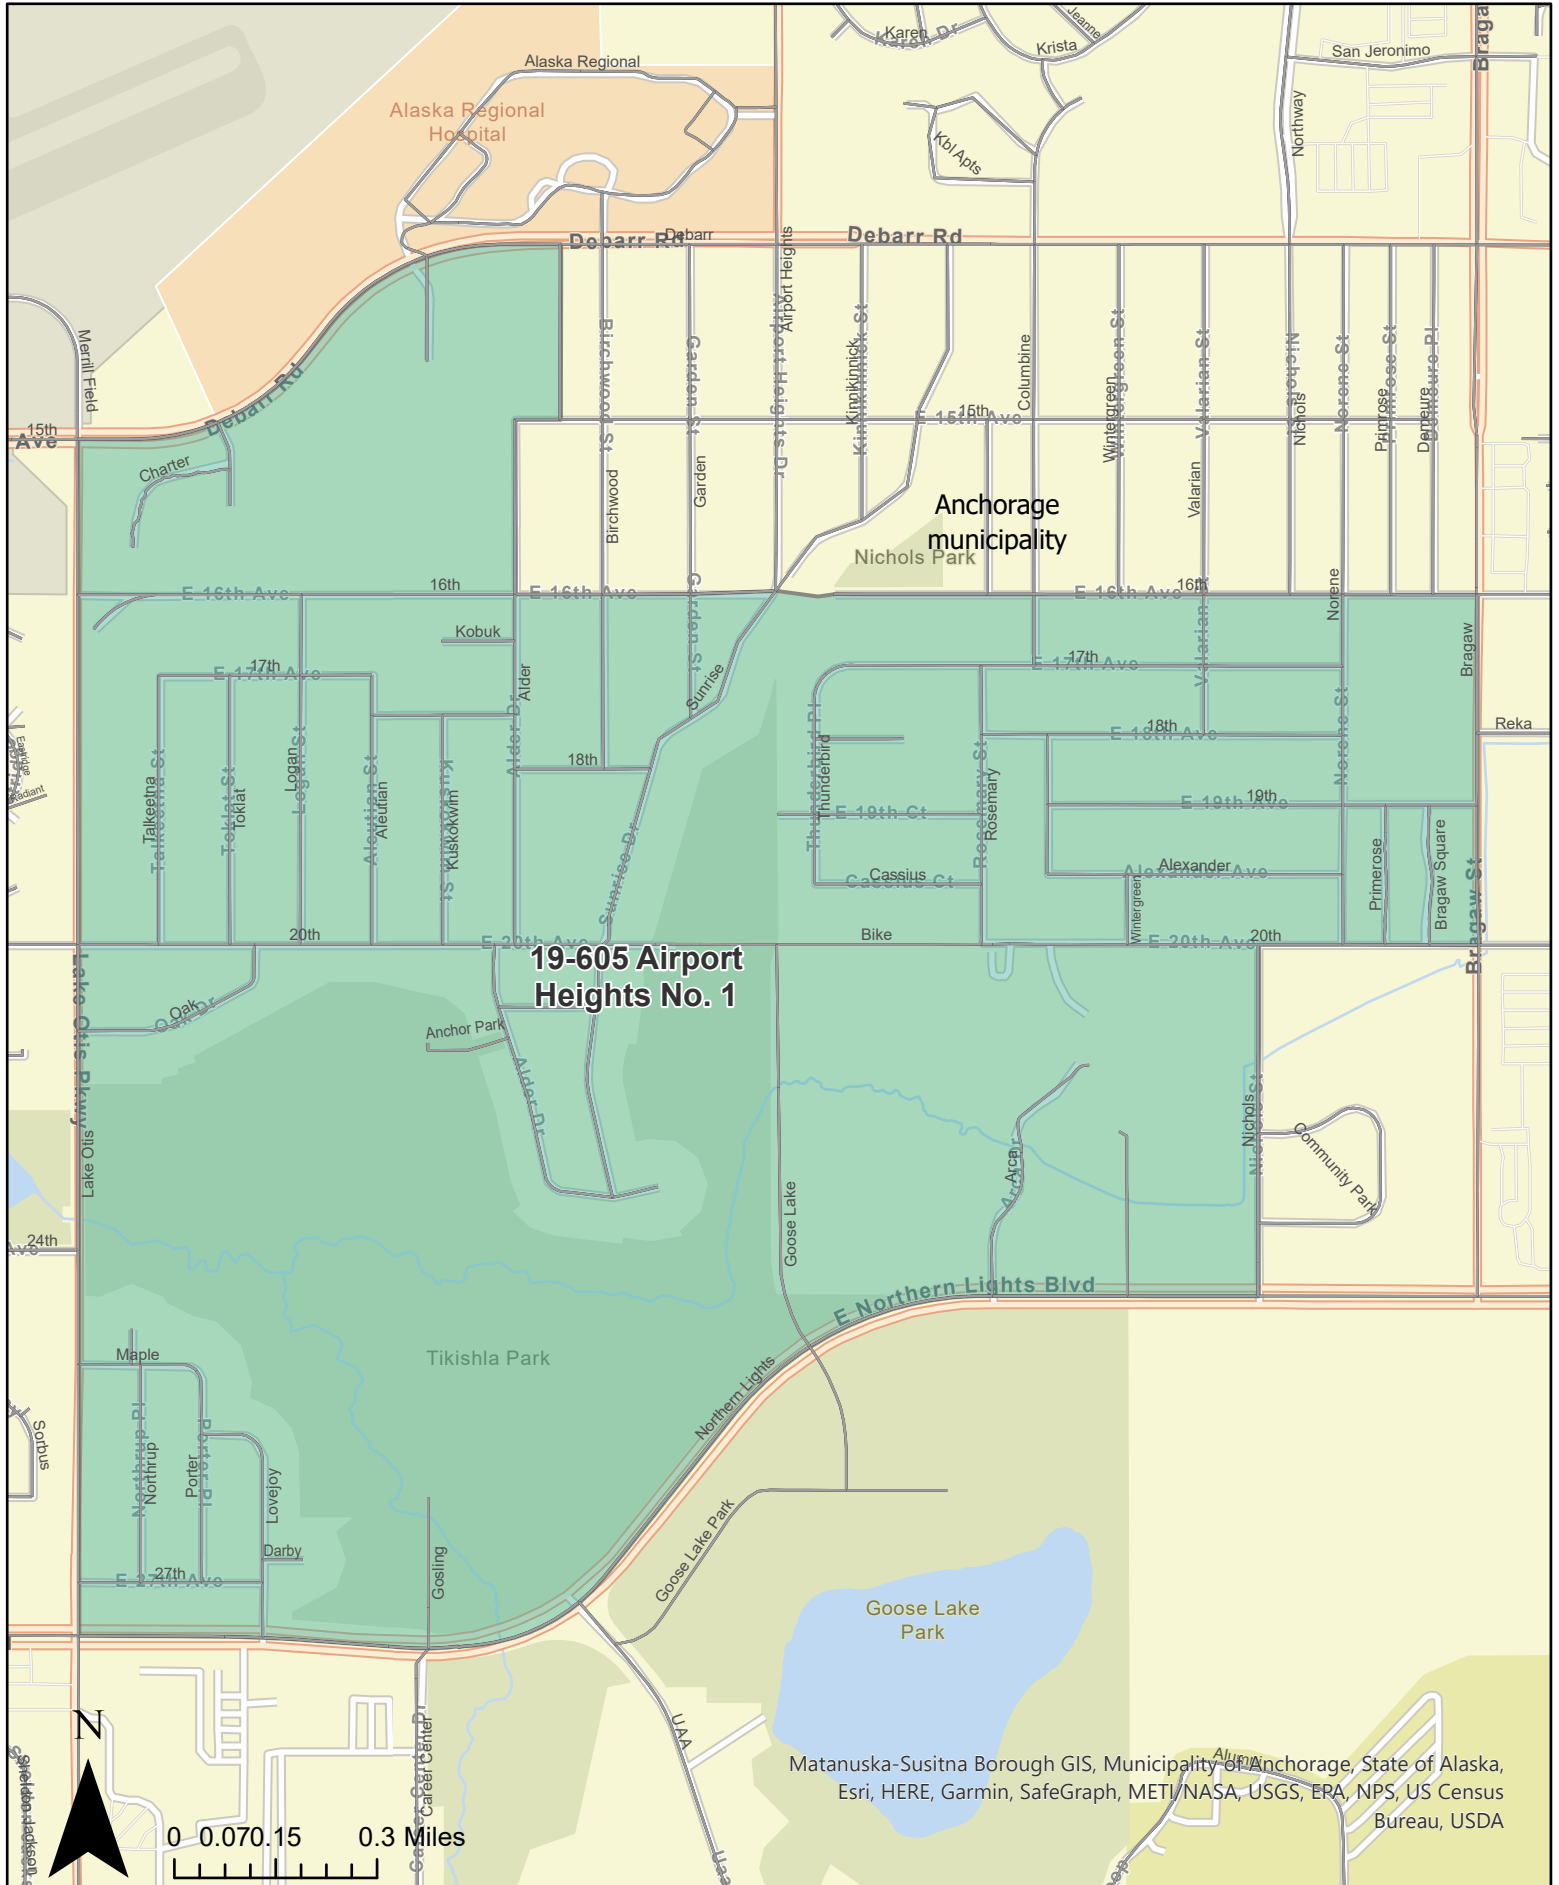

Precinct: 19-605 Airport Heights No. 1

May 15, 2023 Redistricting Plan

19-610 Airport Heights No. 2

Anchorage municipality

19-615
Mountainview
No. 1

Anchorage
municipality

Mountain View

Map data: Esri, HERE, Garmin, SafeGraph, METI/NASA, USGS, EPA, NPS, US Census Bureau, USDA Private

Anchorage municipality

19-625 South Mountainview

N

0 0.07 0.15 0.3 Miles