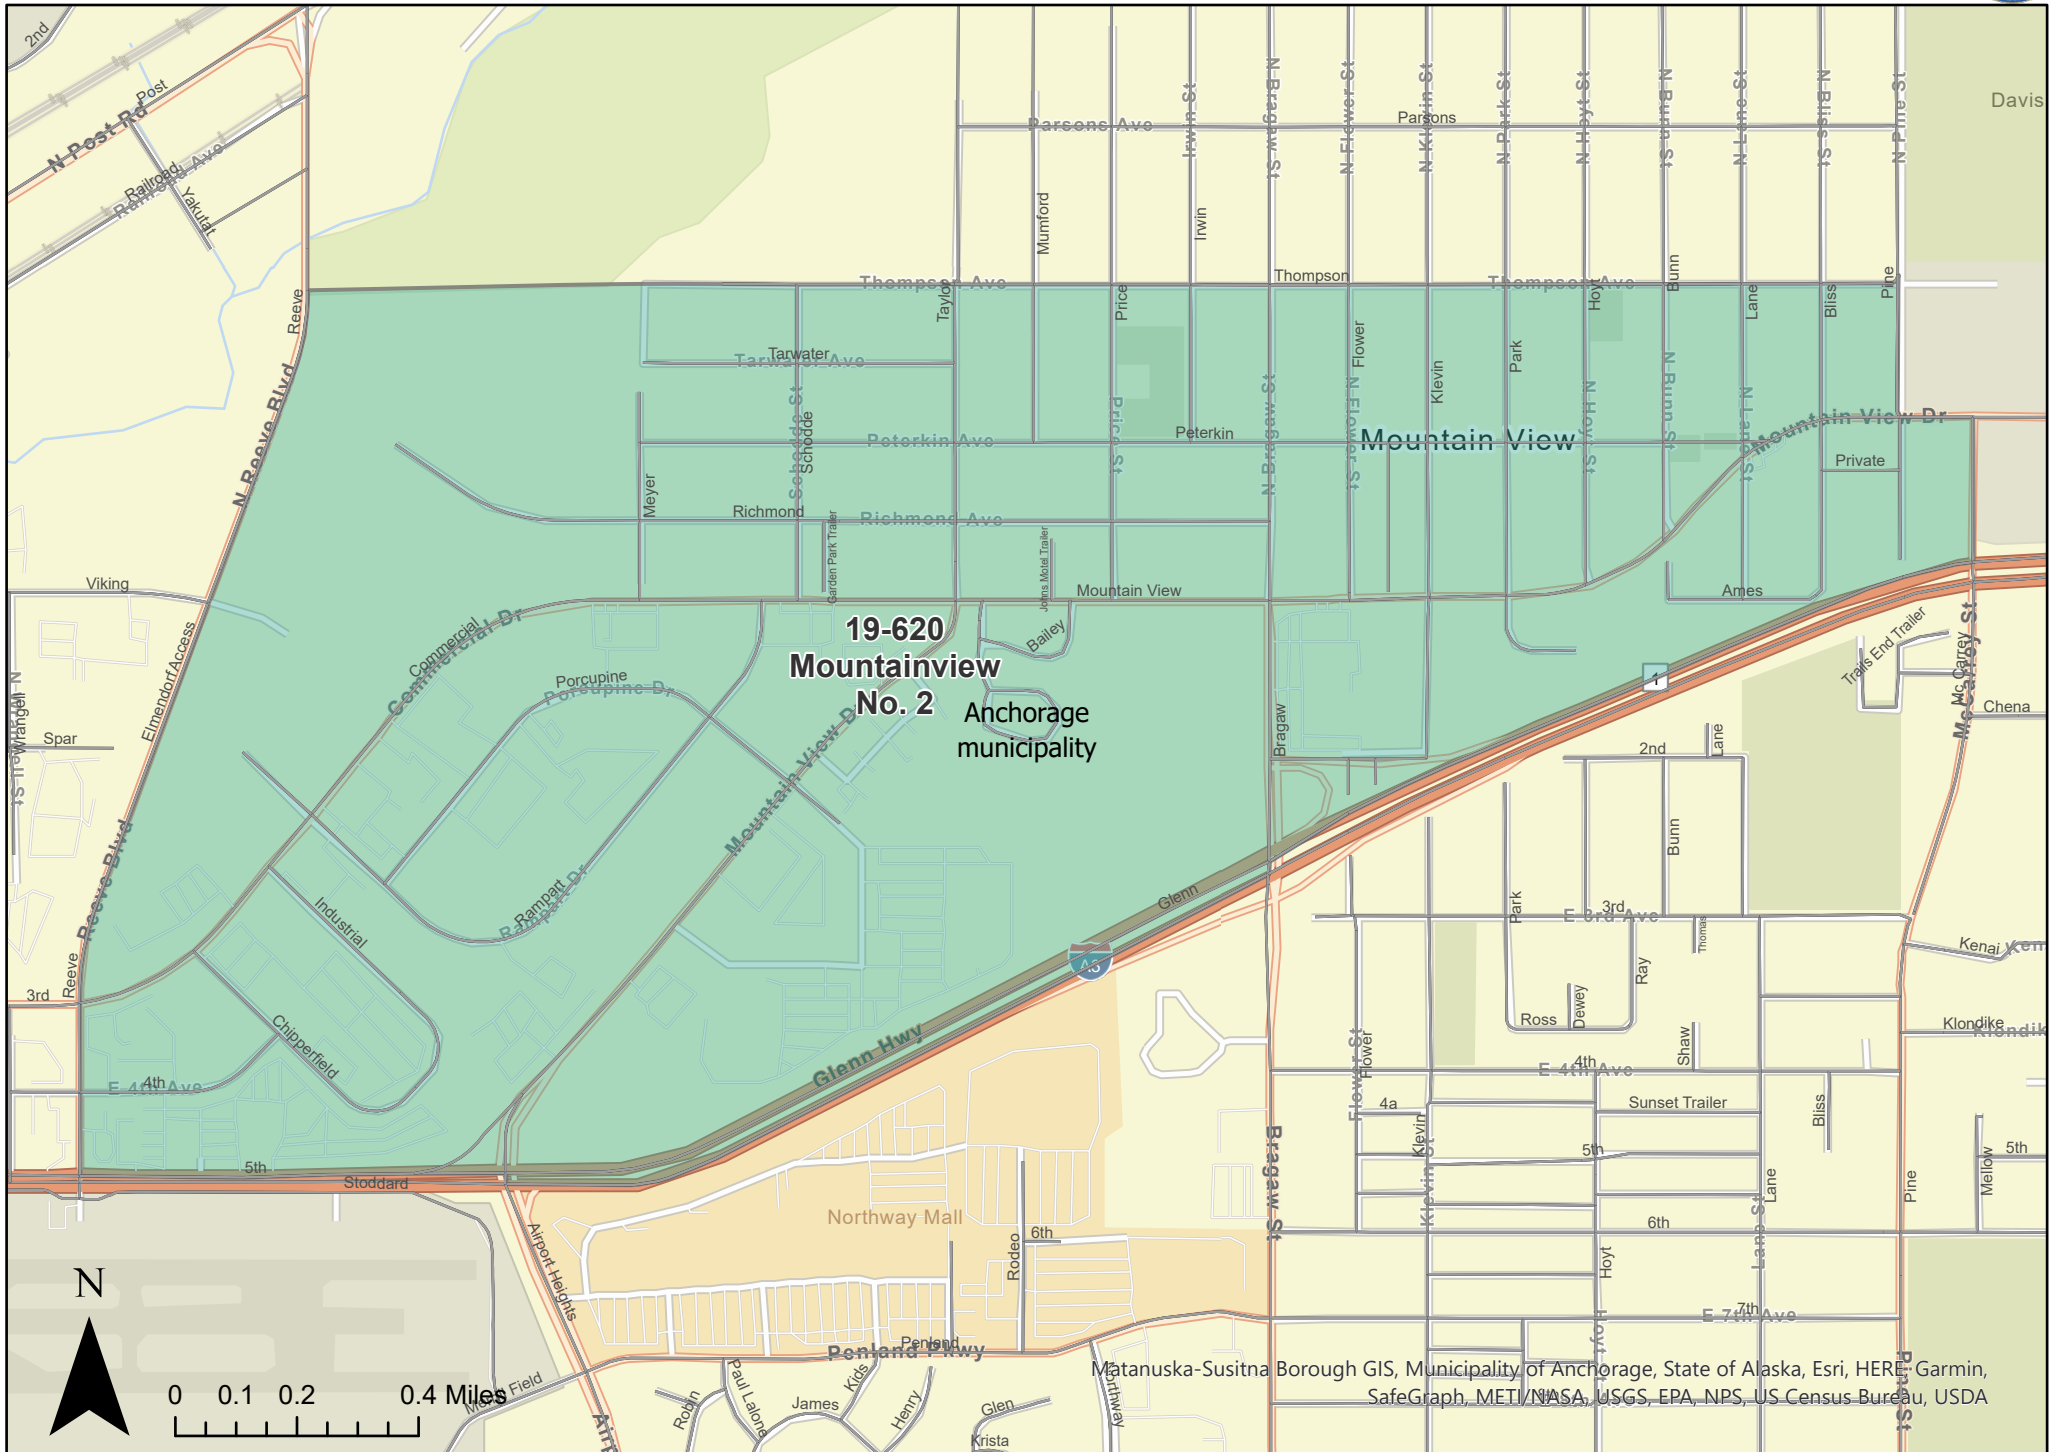

Precinct: 19-605 Airport Heights No. 1

May 15, 2023 Redistricting Plan

19-610 Airport Heights No. 2

Anchorage municipality

19-615
Mountainview
No. 1

Anchorage
municipality

Mountain View

Map data: Esri, HERE, Garmin, SafeGraph, METI/NASA, USGS, EPA, NPS, US Census Bureau, USDA Private

Anchorage municipality

19-625 South Mountainview

N

0 0.07 0.15 0.3 Miles