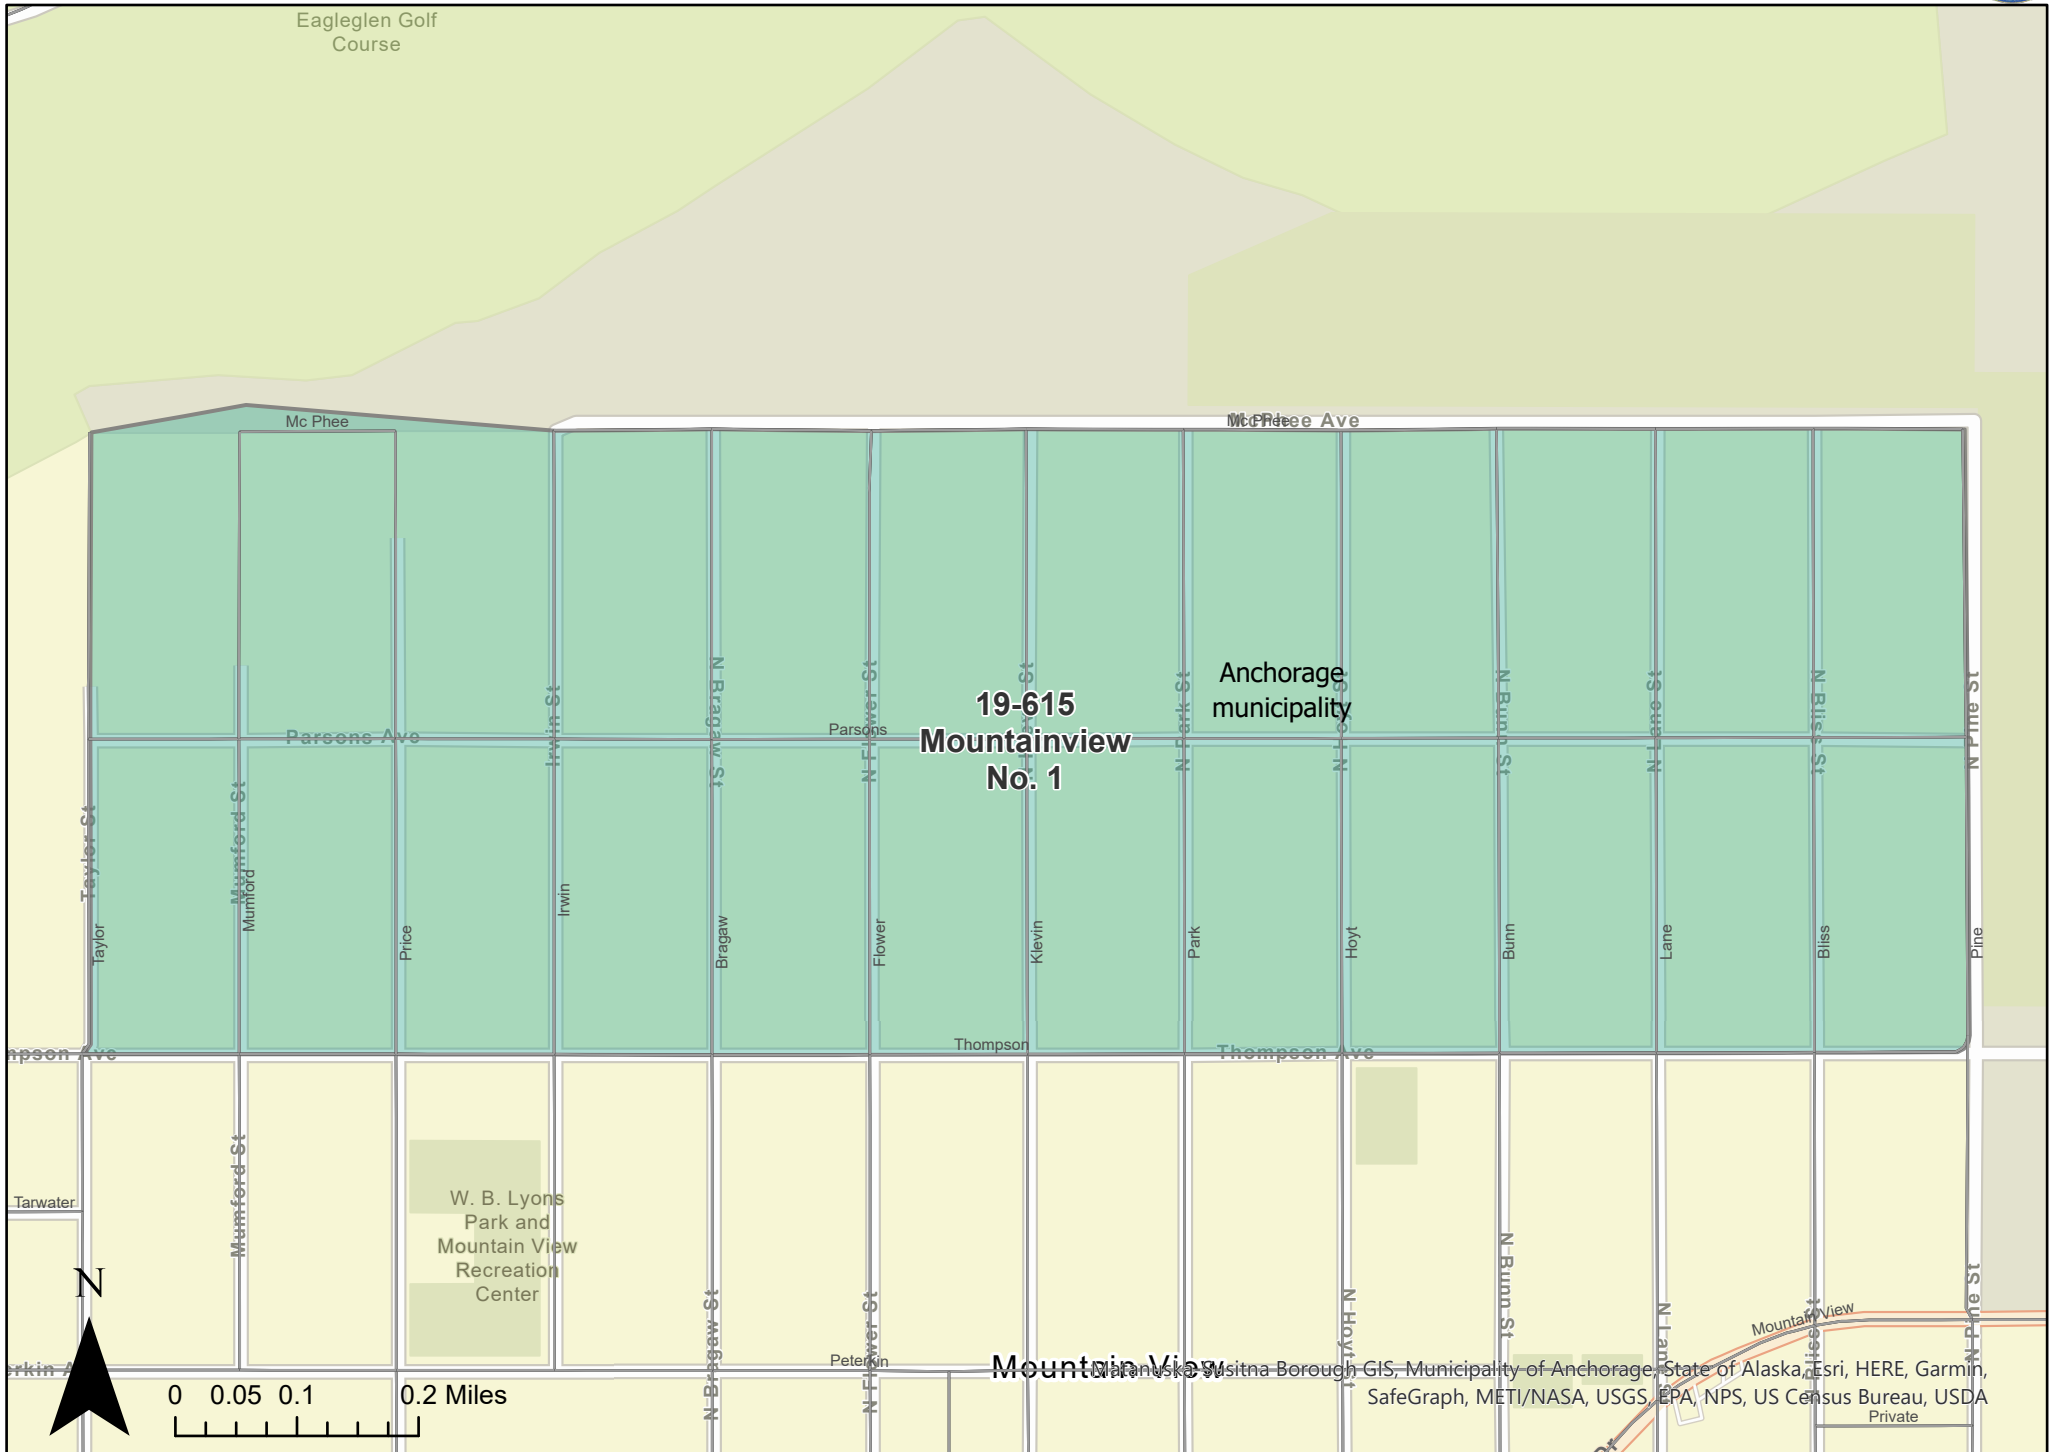

Precinct: 19-605 Airport Heights No. 1

May 15, 2023 Redistricting Plan

19-610 Airport Heights No. 2

Anchorage municipality

19-615
Mountainview
No. 1

Anchorage
municipality

Mountain View

Map data: Esri, HERE, Garmin, SafeGraph, METI/NASA, USGS, EPA, NPS, US Census Bureau, USDA Private

Anchorage municipality

19-625 South Mountainview

N

0 0.07 0.15 0.3 Miles