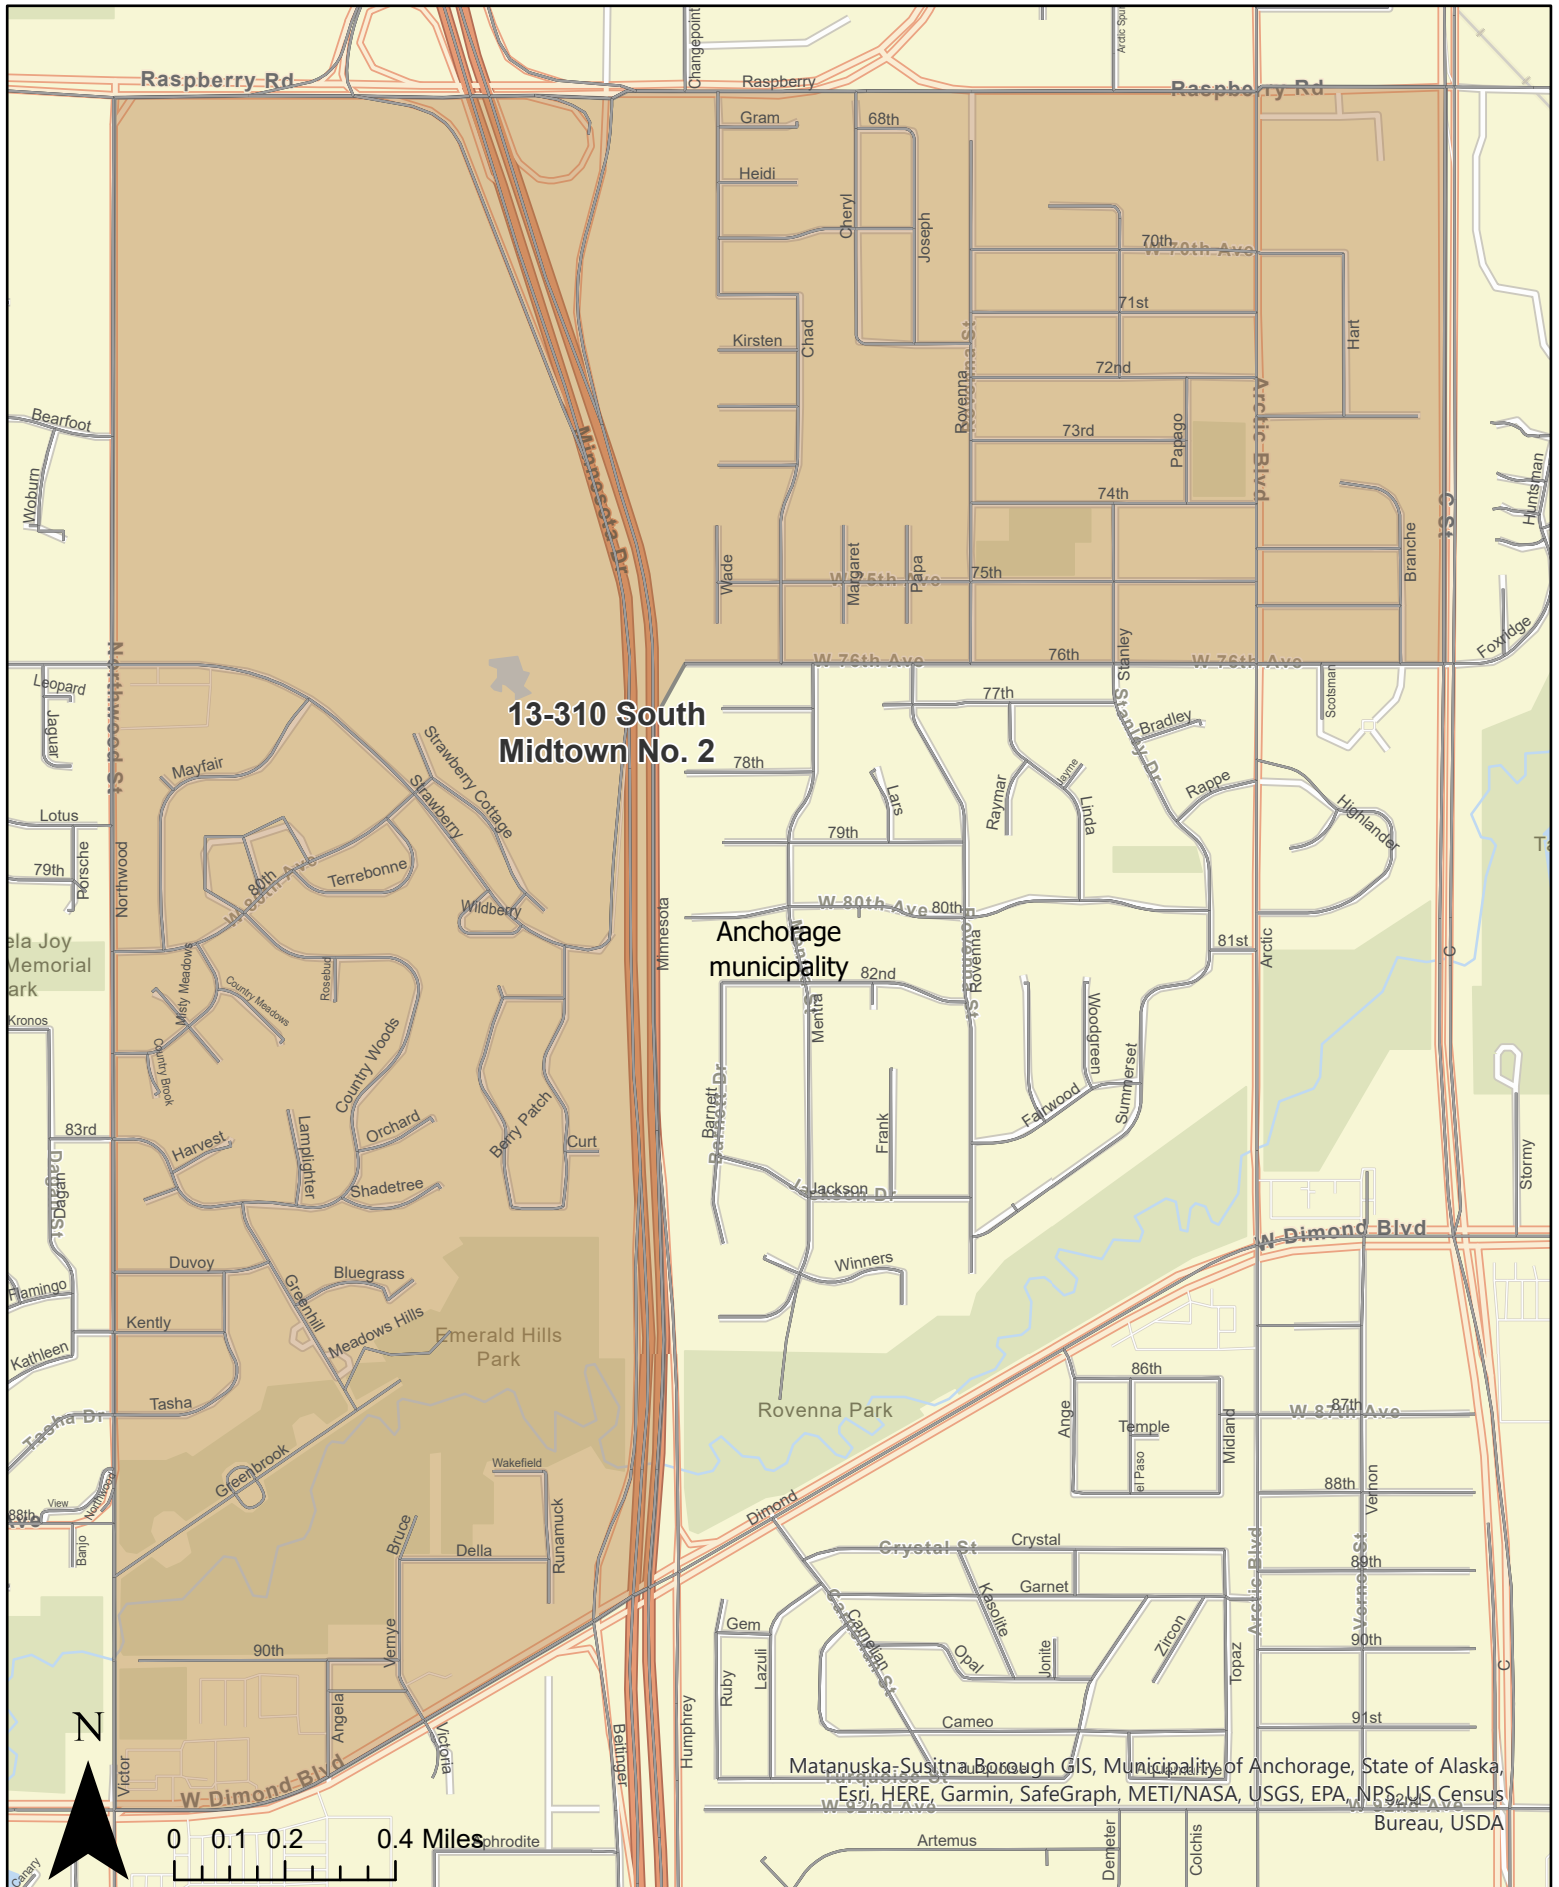

Precinct: 13-305 South Midtown No. 1

May 15, 2023 Redistricting Plan

13-305 South Midtown No. 1

Matanuska-Susitna Borough GIS, Municipality of Anchorage, State of Alaska, Esri, HERE, Garmin, SafeGraph, METI/NASA, USGS, EPA, NPS, US Census Bureau, USDA

Precinct: 13-310 South Midtown No. 2

May 15, 2023 Redistricting Plan

Matanuska-Susitna Borough GIS, Municipality of Anchorage, State of Alaska,
Esri, HERE, Garmin, SafeGraph, METI/NASA, USGS, EPA, NPS, US Census
Bureau, USDA

Precinct: 13-320 South Midtown No. 4

May 15, 2023 Redistricting Plan

13-320 South Midtown No. 4

Anchorage municipality

Matanuska-Susitna Borough GIS, Municipality of Anchorage, State of Alaska, Esri, HERE, Garmin, SafeGraph, METI/NASA, USGS, EPA, NPS, US Census Bureau, USDA

Precinct: 13-325 South Midtown No. 5

May 15, 2023 Redistricting Plan

Anchorage
municipality

**13-325 South
Midtown No. 5**

Matanuska-Susitna Borough GIS, Municipality of Anchorage, State of Alaska,
Esri, HERE, Garmin, SafeGraph, METI/NASA, USGS, EPA, NPS, US Census
Bureau, USDA