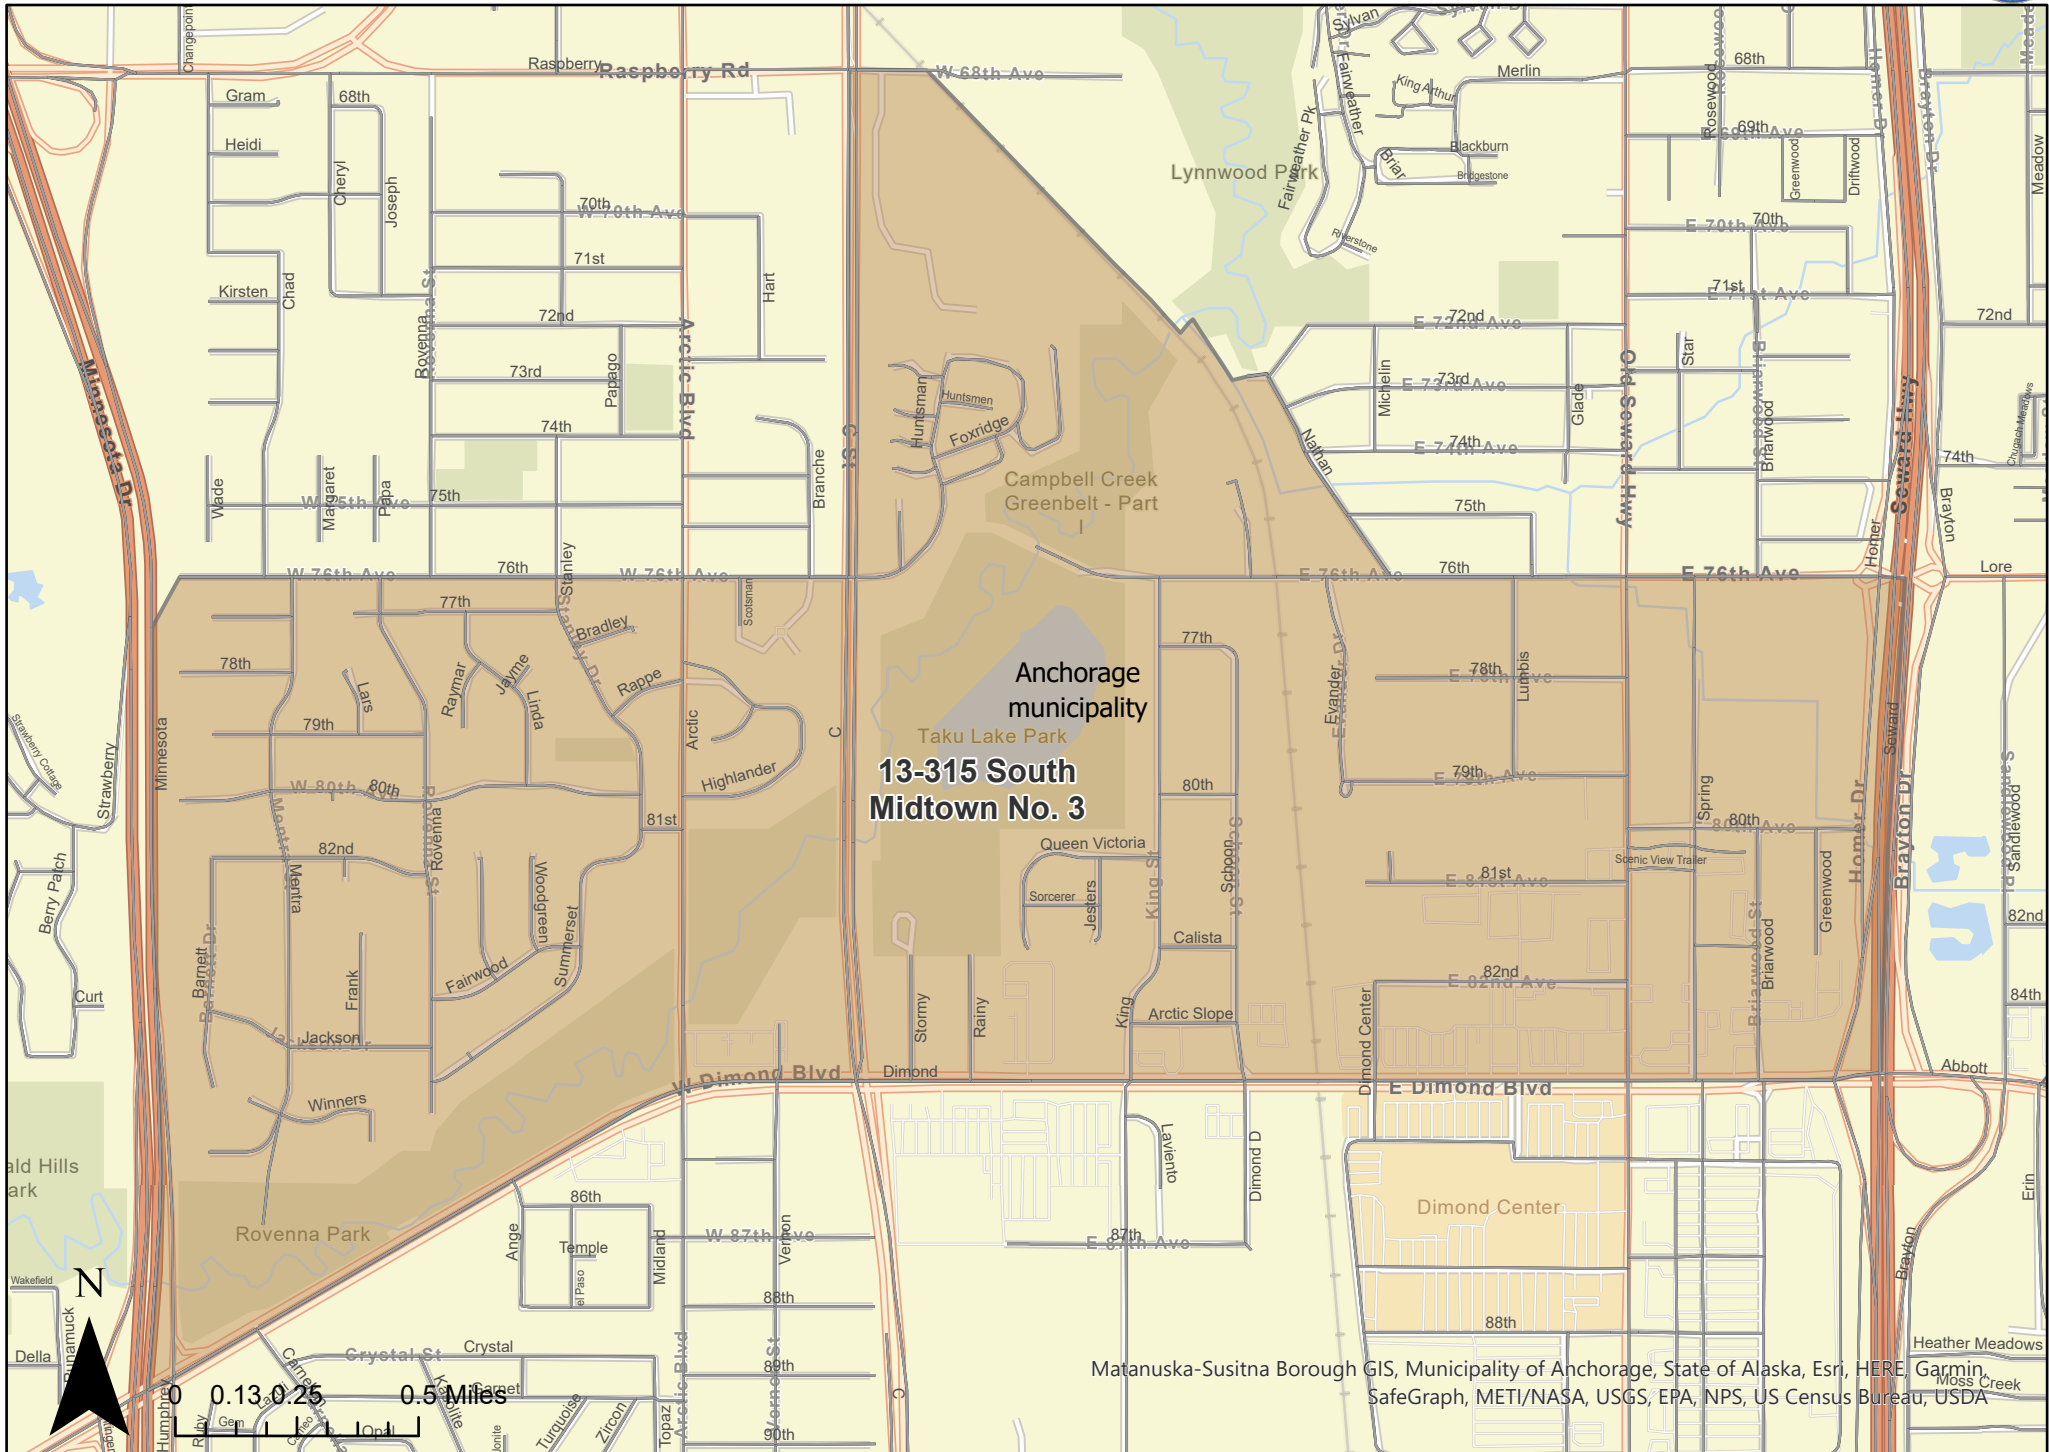

Precinct: 13-305 South Midtown No. 1

May 15, 2023 Redistricting Plan

13-305 South Midtown No. 1

Matanuska-Susitna Borough GIS, Municipality of Anchorage, State of Alaska, Esri, HERE, Garmin, SafeGraph, METI/NASA, USGS, EPA, NPS, US Census Bureau, USDA

Precinct: 13-310 South Midtown No. 2

May 15, 2023 Redistricting Plan

Matanuska-Susitna Borough GIS, Municipality of Anchorage, State of Alaska,
Esri, HERE, Garmin, SafeGraph, METI/NASA, USGS, EPA, NPS, US Census
Bureau, USDA

Precinct: 13-320 South Midtown No. 4

May 15, 2023 Redistricting Plan

13-320 South Midtown No. 4

Anchorage municipality

Matanuska-Susitna Borough GIS, Municipality of Anchorage, State of Alaska, Esri, HERE, Garmin, SafeGraph, METI/NASA, USGS, EPA, NPS, US Census Bureau, USDA

Precinct: 13-325 South Midtown No. 5

May 15, 2023 Redistricting Plan

Anchorage
municipality

**13-325 South
Midtown No. 5**

Matanuska-Susitna Borough GIS, Municipality of Anchorage, State of Alaska,
Esri, HERE, Garmin, SafeGraph, METI/NASA, USGS, EPA, NPS, US Census
Bureau, USDA