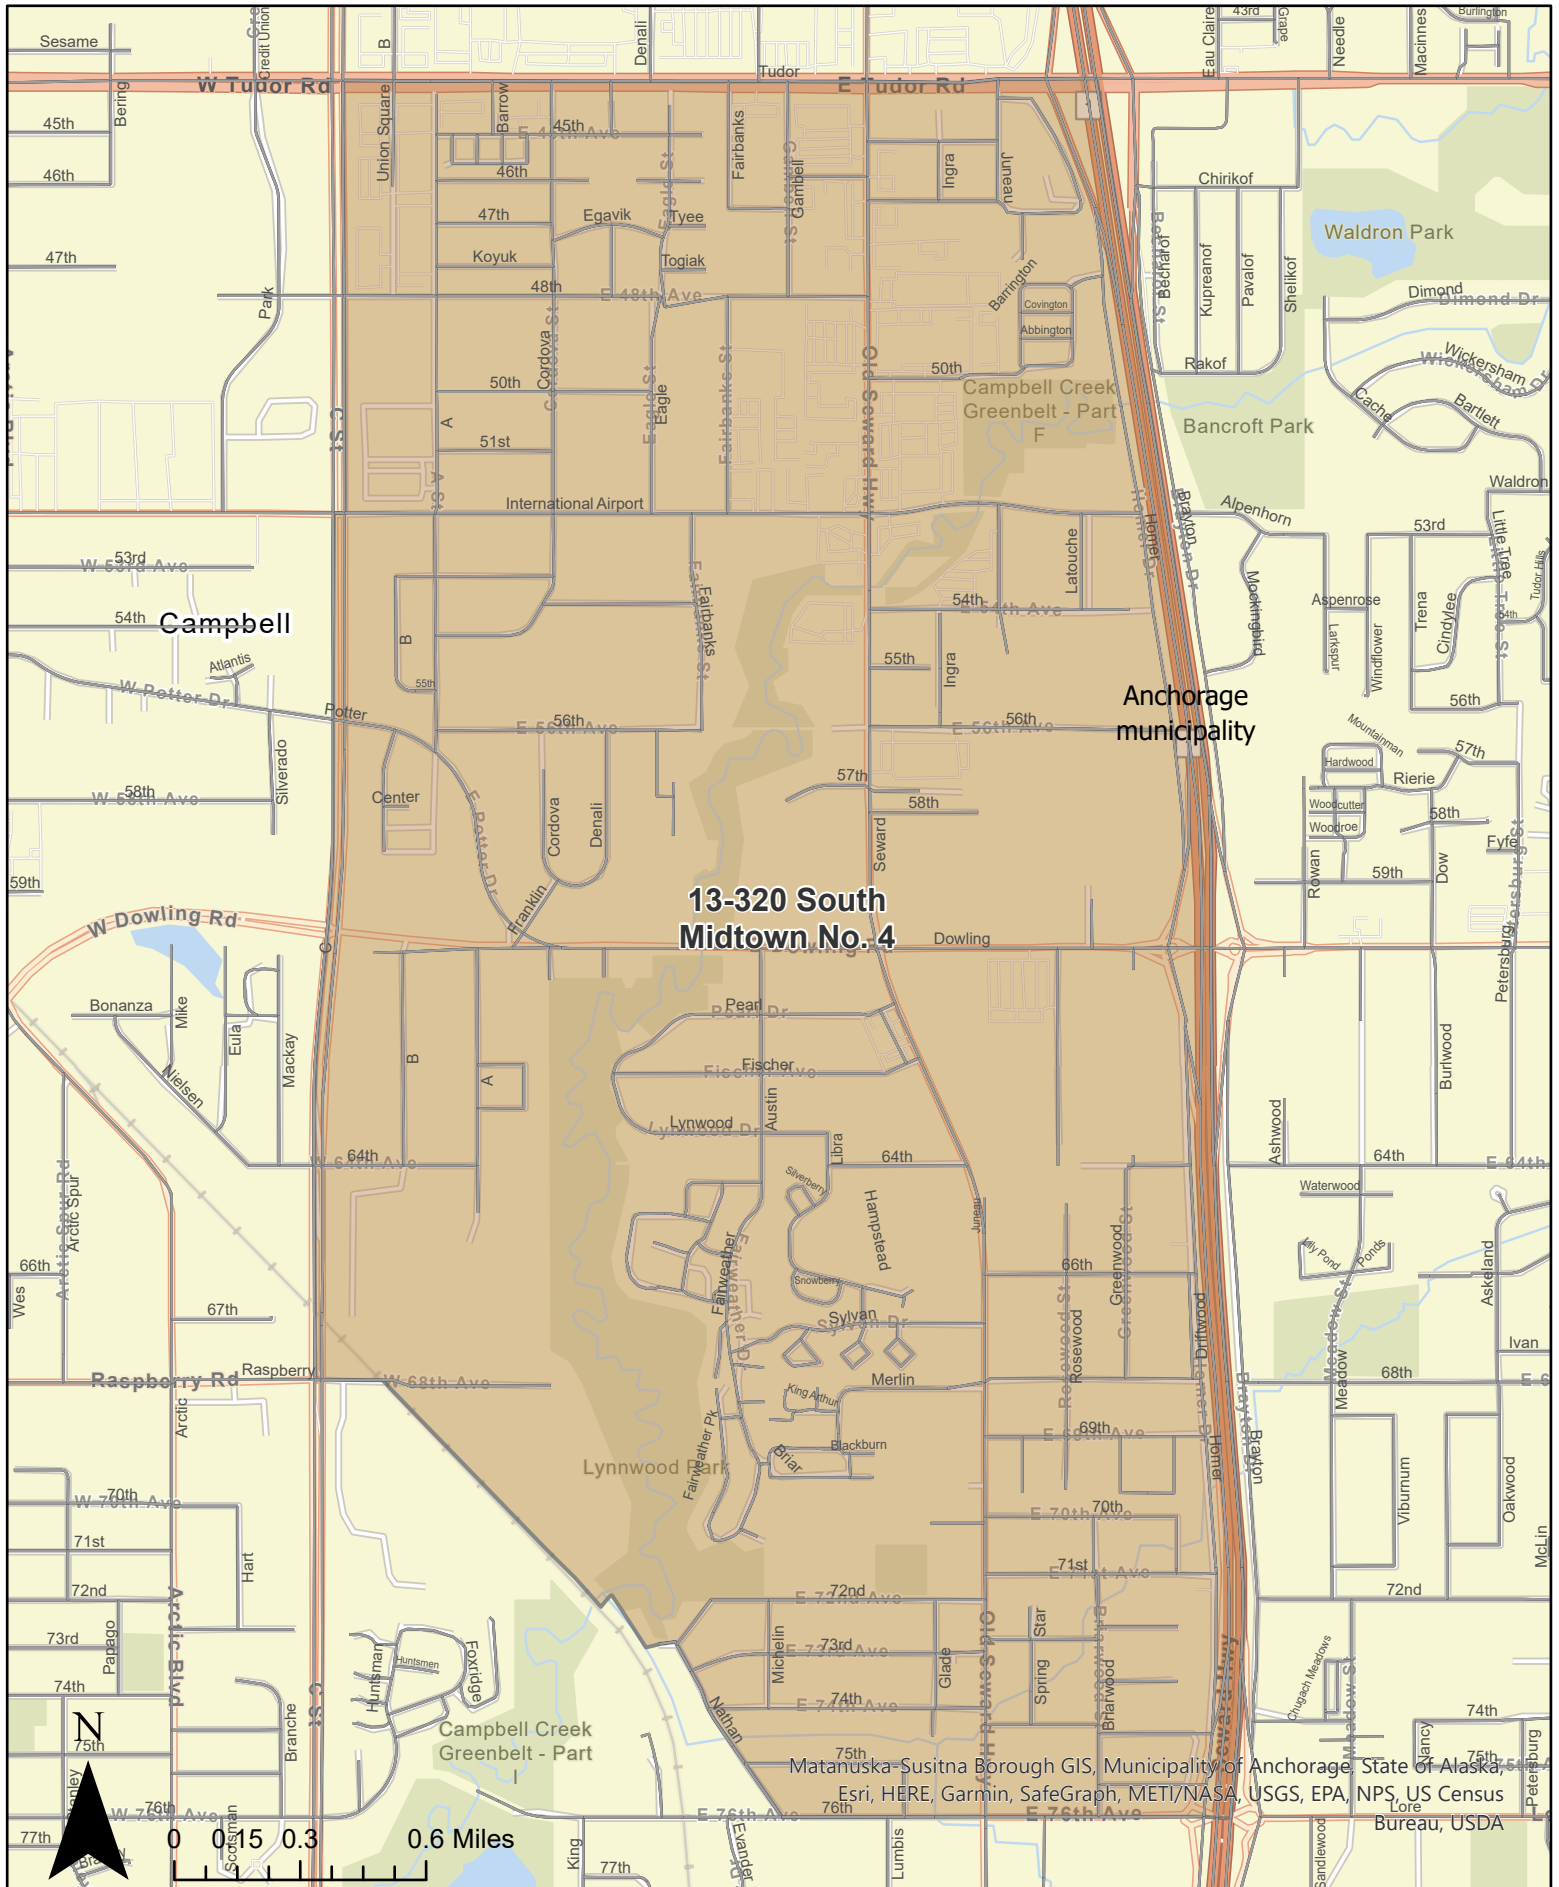

Precinct: 13-305 South Midtown No. 1

May 15, 2023 Redistricting Plan

13-305 South Midtown No. 1

Matanuska-Susitna Borough GIS, Municipality of Anchorage, State of Alaska, Esri, HERE, Garmin, SafeGraph, METI/NASA, USGS, EPA, NPS, US Census Bureau, USDA

Precinct: 13-310 South Midtown No. 2

May 15, 2023 Redistricting Plan

Matanuska-Susitna Borough GIS, Municipality of Anchorage, State of Alaska,
Esri, HERE, Garmin, SafeGraph, METI/NASA, USGS, EPA, NPS, US Census
Bureau, USDA

Precinct: 13-320 South Midtown No. 4

May 15, 2023 Redistricting Plan

13-320 South Midtown No. 4

Anchorage municipality

Matanuska-Susitna Borough GIS, Municipality of Anchorage, State of Alaska, Esri, HERE, Garmin, SafeGraph, METI/NASA, USGS, EPA, NPS, US Census Bureau, USDA

Precinct: 13-325 South Midtown No. 5

May 15, 2023 Redistricting Plan

Anchorage
municipality

**13-325 South
Midtown No. 5**

Matanuska-Susitna Borough GIS, Municipality of Anchorage, State of Alaska,
Esri, HERE, Garmin, SafeGraph, METI/NASA, USGS, EPA, NPS, US Census
Bureau, USDA