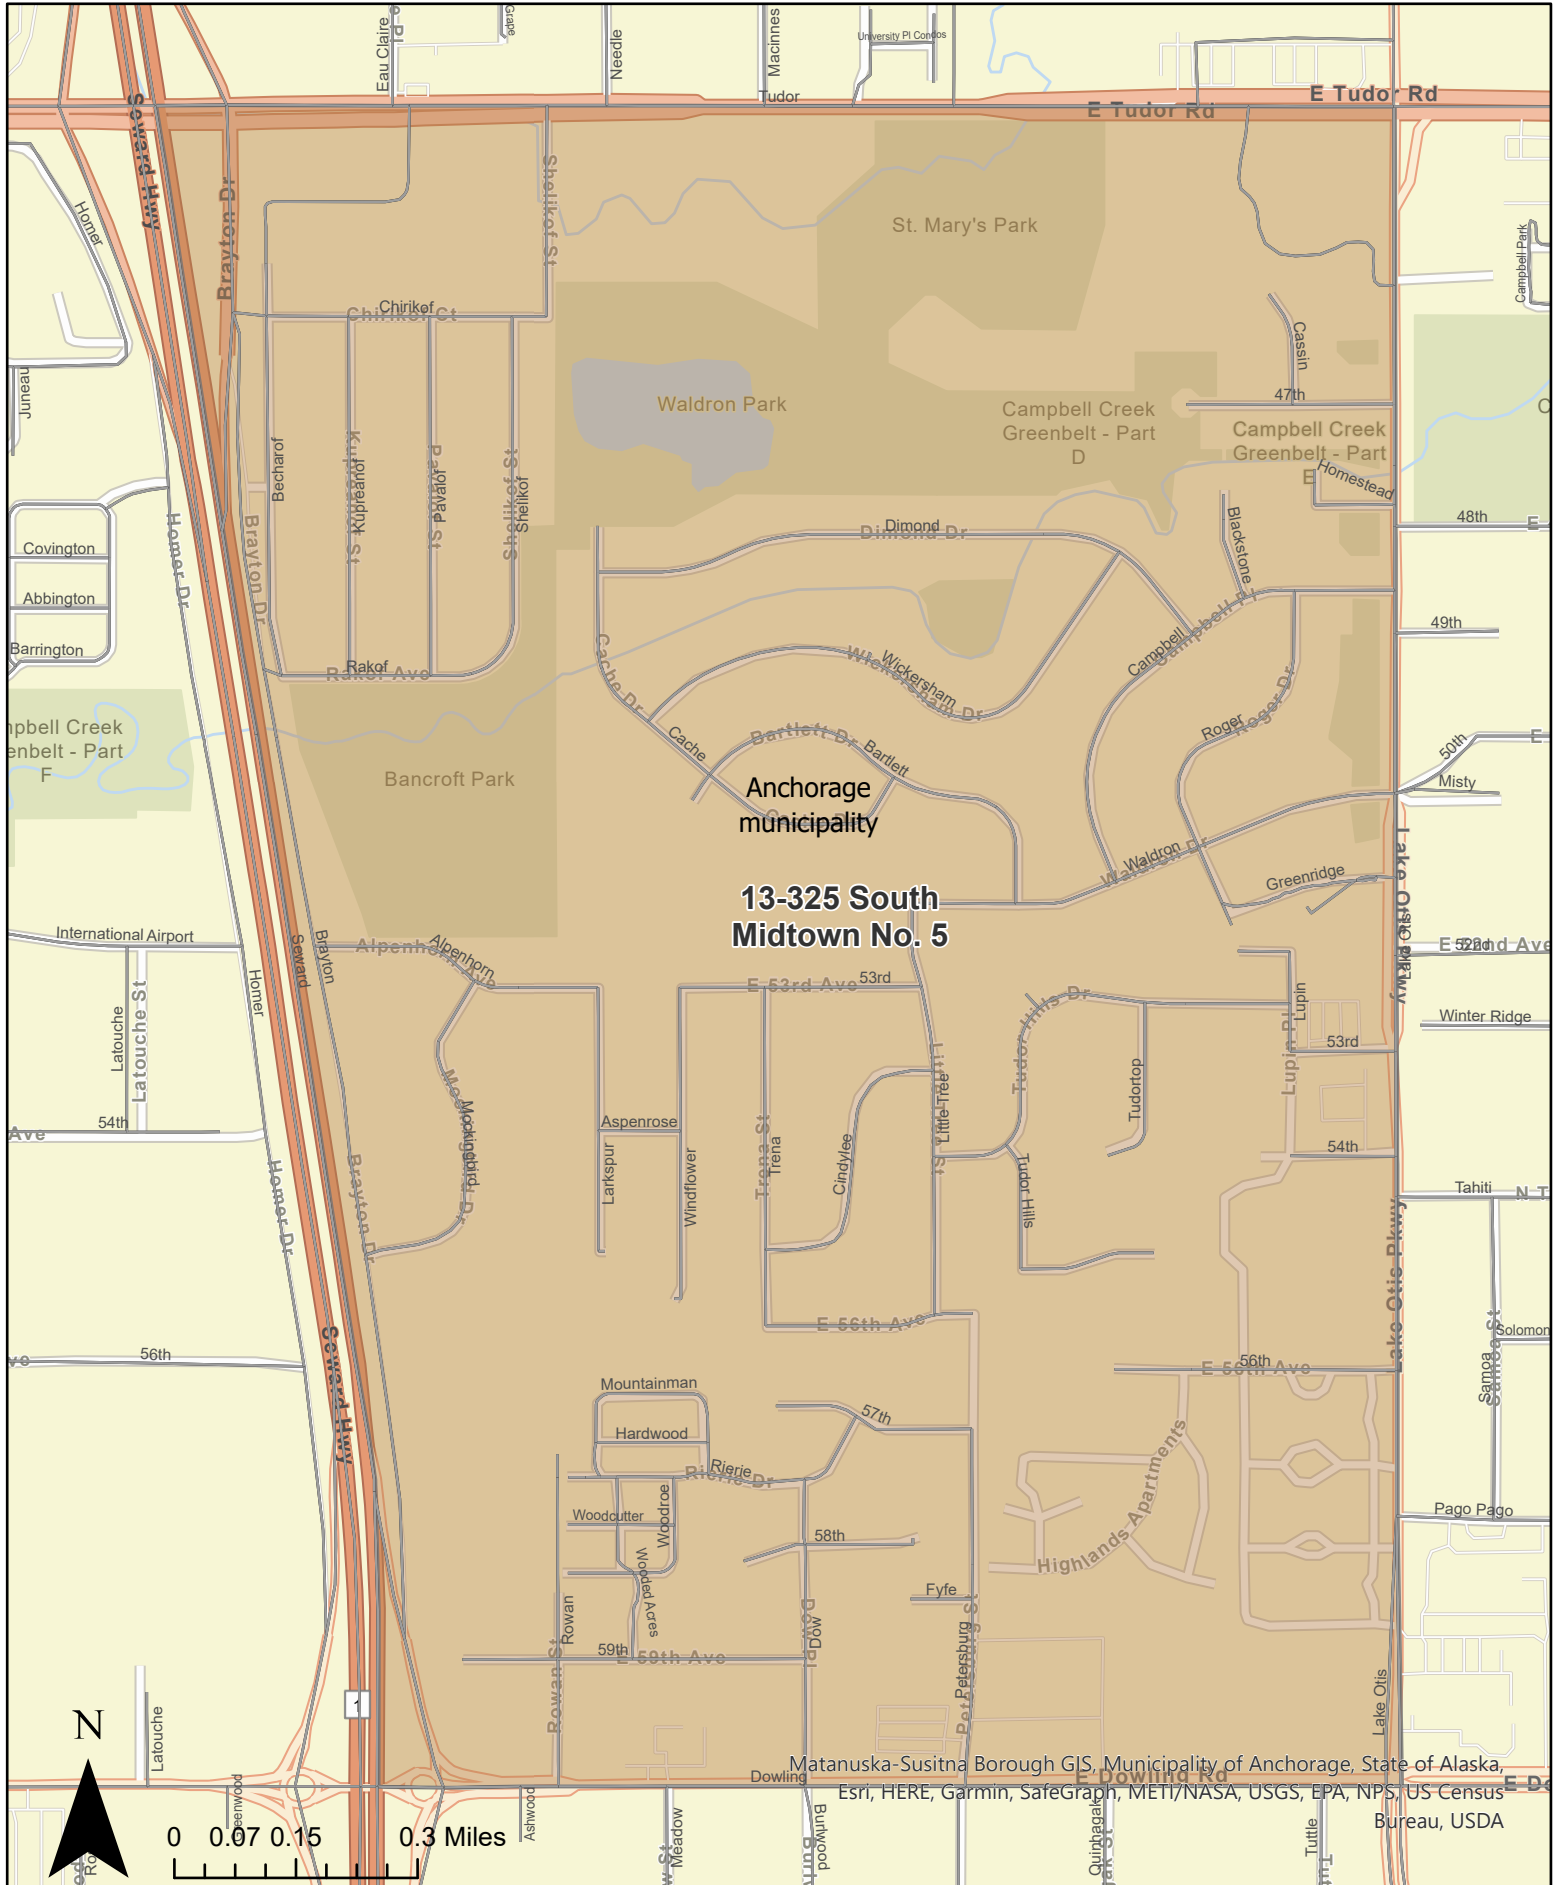

Precinct: 13-305 South Midtown No. 1

May 15, 2023 Redistricting Plan

13-305 South Midtown No. 1

Matanuska-Susitna Borough GIS, Municipality of Anchorage, State of Alaska, Esri, HERE, Garmin, SafeGraph, METI/NASA, USGS, EPA, NPS, US Census Bureau, USDA

Precinct: 13-310 South Midtown No. 2

May 15, 2023 Redistricting Plan

Matanuska-Susitna Borough GIS, Municipality of Anchorage, State of Alaska,
Esri, HERE, Garmin, SafeGraph, METI/NASA, USGS, EPA, NPS, US Census
Bureau, USDA

Precinct: 13-320 South Midtown No. 4

May 15, 2023 Redistricting Plan

13-320 South Midtown No. 4

Anchorage municipality

Matanuska-Susitna Borough GIS, Municipality of Anchorage, State of Alaska, Esri, HERE, Garmin, SafeGraph, METI/NASA, USGS, EPA, NPS, US Census Bureau, USDA

Precinct: 13-325 South Midtown No. 5

May 15, 2023 Redistricting Plan

Anchorage
municipality

**13-325 South
Midtown No. 5**

Matanuska-Susitna Borough GIS, Municipality of Anchorage, State of Alaska,
Esri, HERE, Garmin, SafeGraph, METI/NASA, USGS, EPA, NPS, US Census
Bureau, USDA