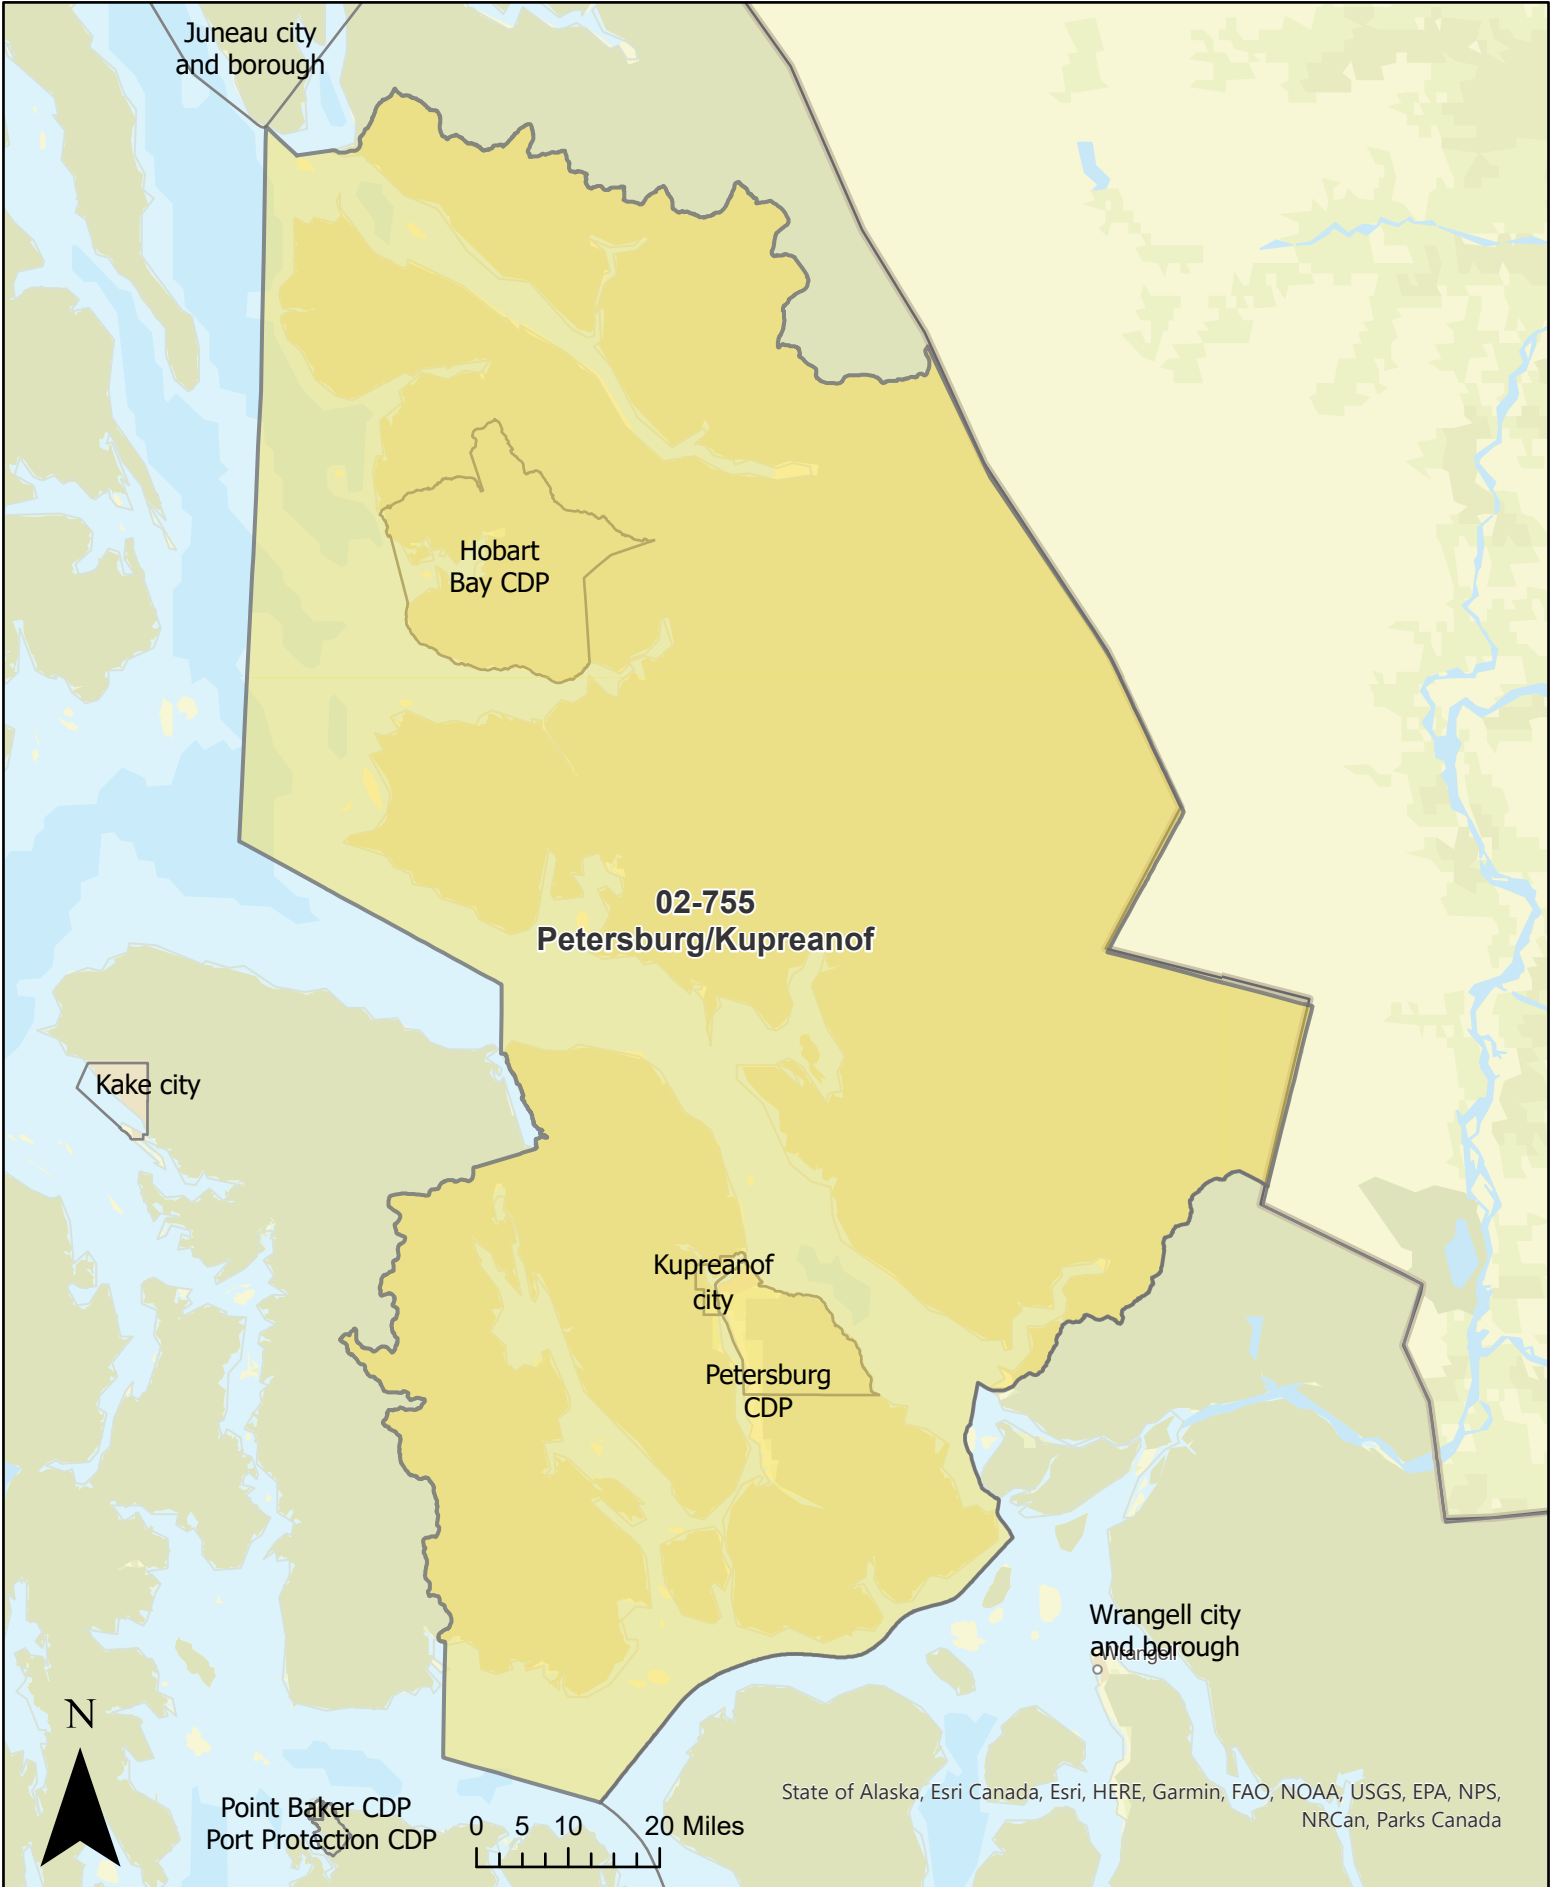

Precinct: 02-735 Kasaan May 15, 2023 Redistricting Plan

**02-750
Pelican/Elfin
Cove**

Elfin
Cove CDP

Pelican city

Sitka city
and borough

Precinct: 02-755 Petersburg/Kupreanof

May 15, 2023 Redistricting Plan

Juneau city and borough

Hobart Bay CDP

**02-755
Petersburg/Kupreanof**

Kake city

Kupreanof city

Petersburg CDP

Wrangell city and borough

Point Baker CDP
Port Protection CDP

0 5 10 20 Miles

State of Alaska, Esri Canada, Esri, HERE, Garmin, FAO, NOAA, USGS, EPA, NPS, NRCAN, Parks Canada

Precinct: 02-760 Port Alexander
May 15, 2023 Redistricting Plan

State of Alaska, Esri Canada, Esri, HERE, Garmin, SafeGraph, METI/NASA, USGS, EPA, NPS, USDA, NRCAN, Parks Canada