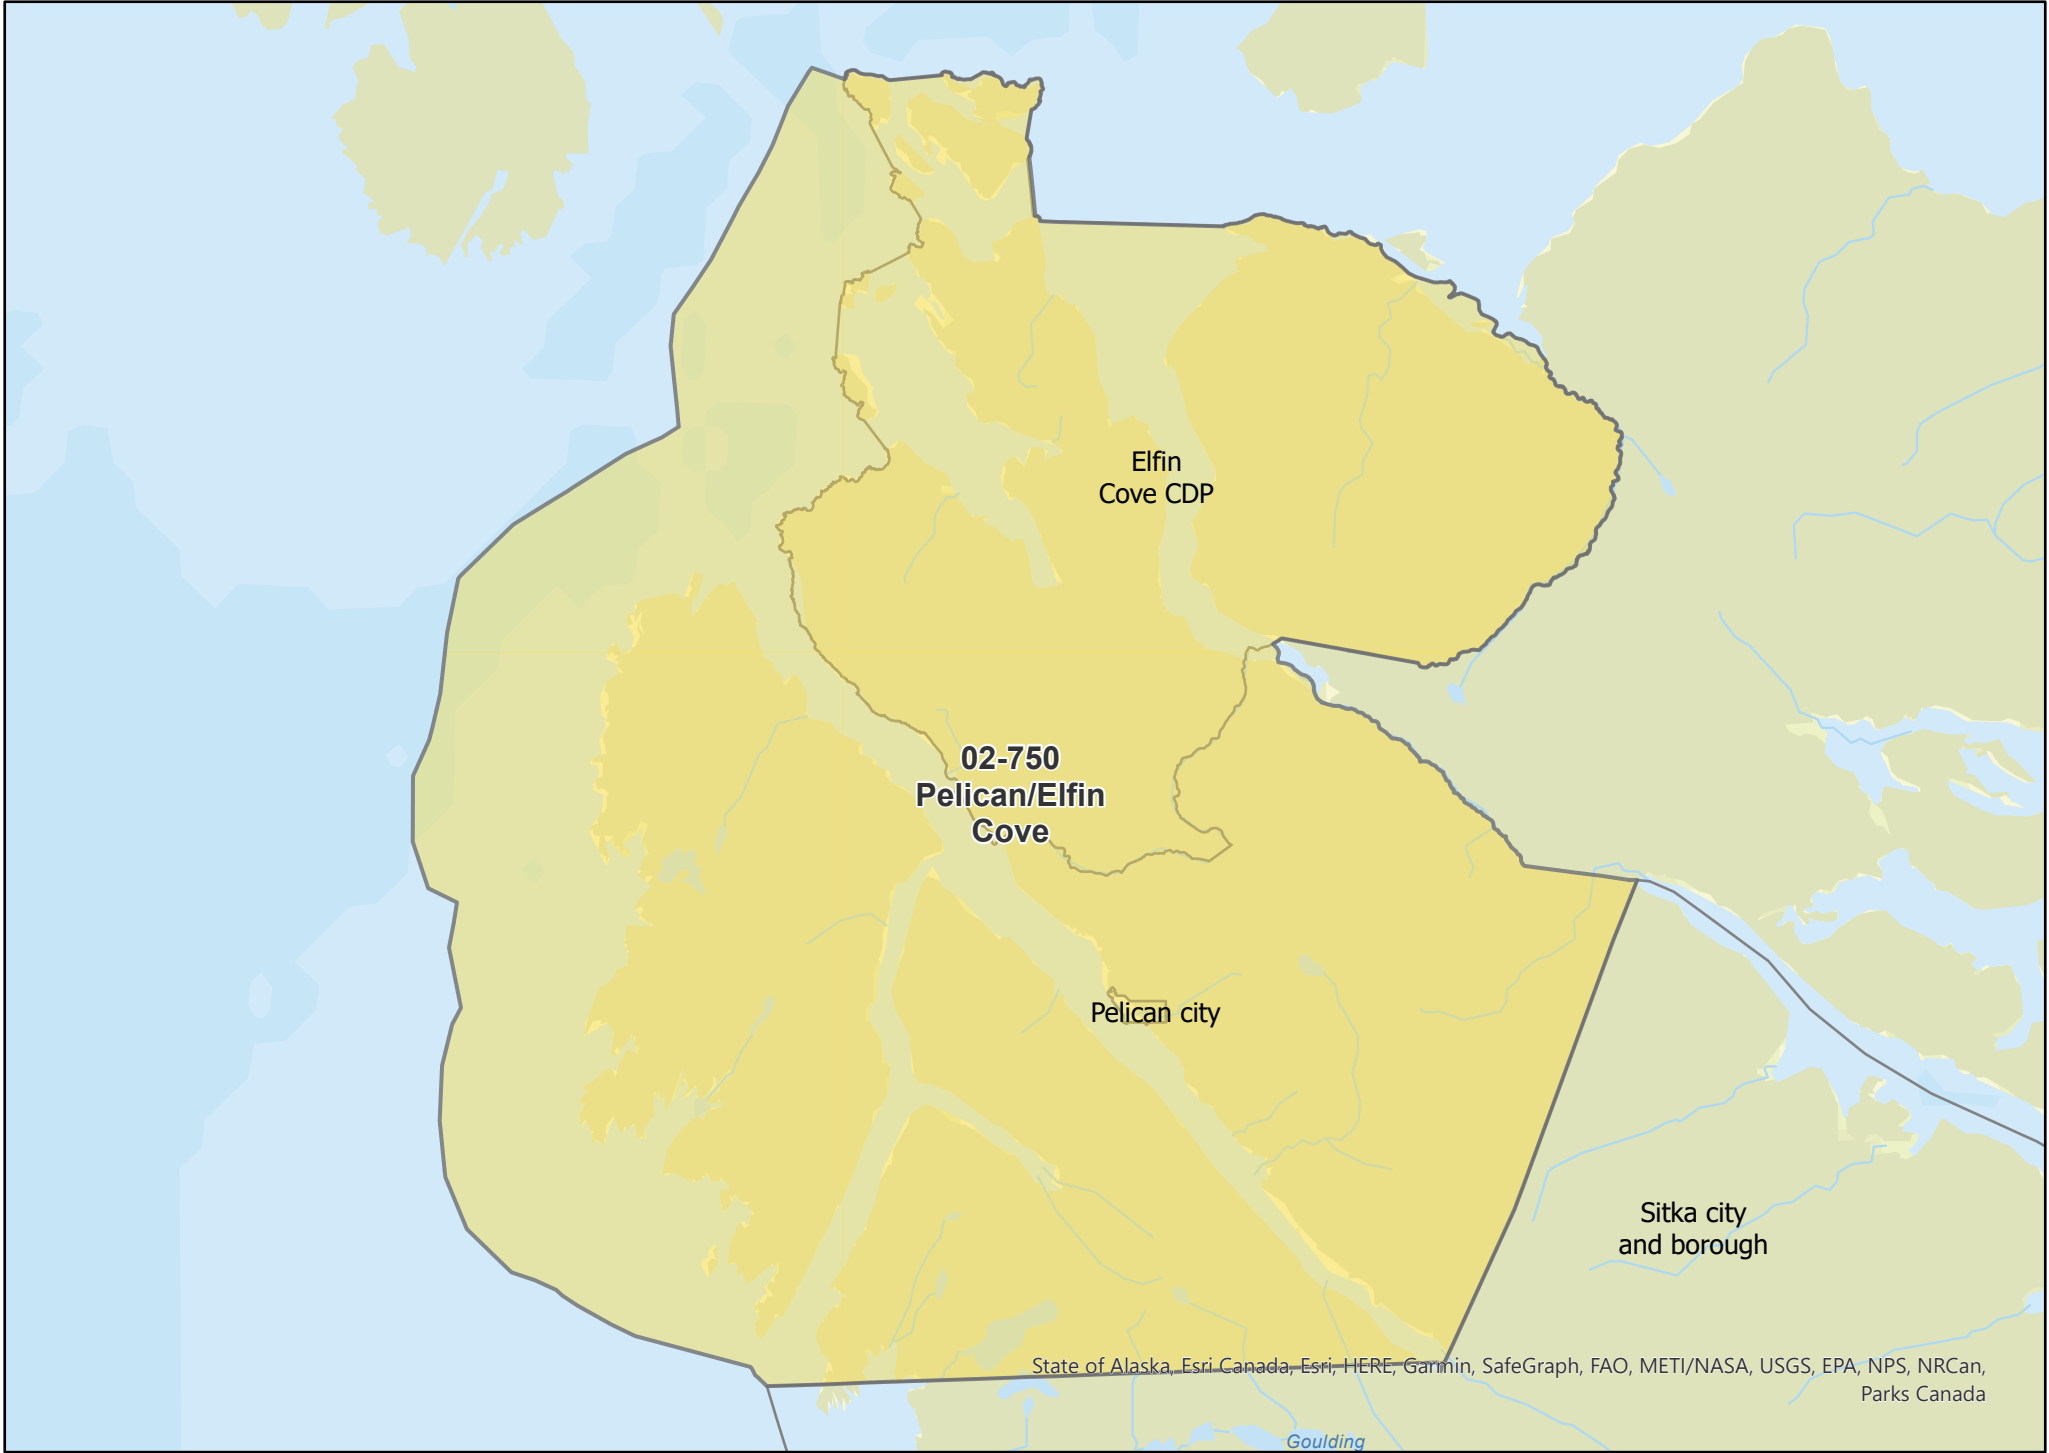

Precinct: 02-735 Kasaan May 15, 2023 Redistricting Plan

**02-750
Pelican/Elfin
Cove**

Elfin
Cove CDP

Pelican city

Sitka city
and borough

Precinct: 02-755 Petersburg/Kupreanof

May 15, 2023 Redistricting Plan

Juneau city and borough

Hobart Bay CDP

**02-755
Petersburg/Kupreanof**

Kake city

Kupreanof city

Petersburg CDP

Wrangell city and borough

Point Baker CDP
Port Protection CDP

0 5 10 20 Miles

State of Alaska, Esri Canada, Esri, HERE, Garmin, FAO, NOAA, USGS, EPA, NPS, NRCAN, Parks Canada

Precinct: 02-760 Port Alexander
May 15, 2023 Redistricting Plan

State of Alaska, Esri Canada, Esri, HERE, Garmin, SafeGraph, METI/NASA, USGS, EPA, NPS, USDA, NRCAN, Parks Canada