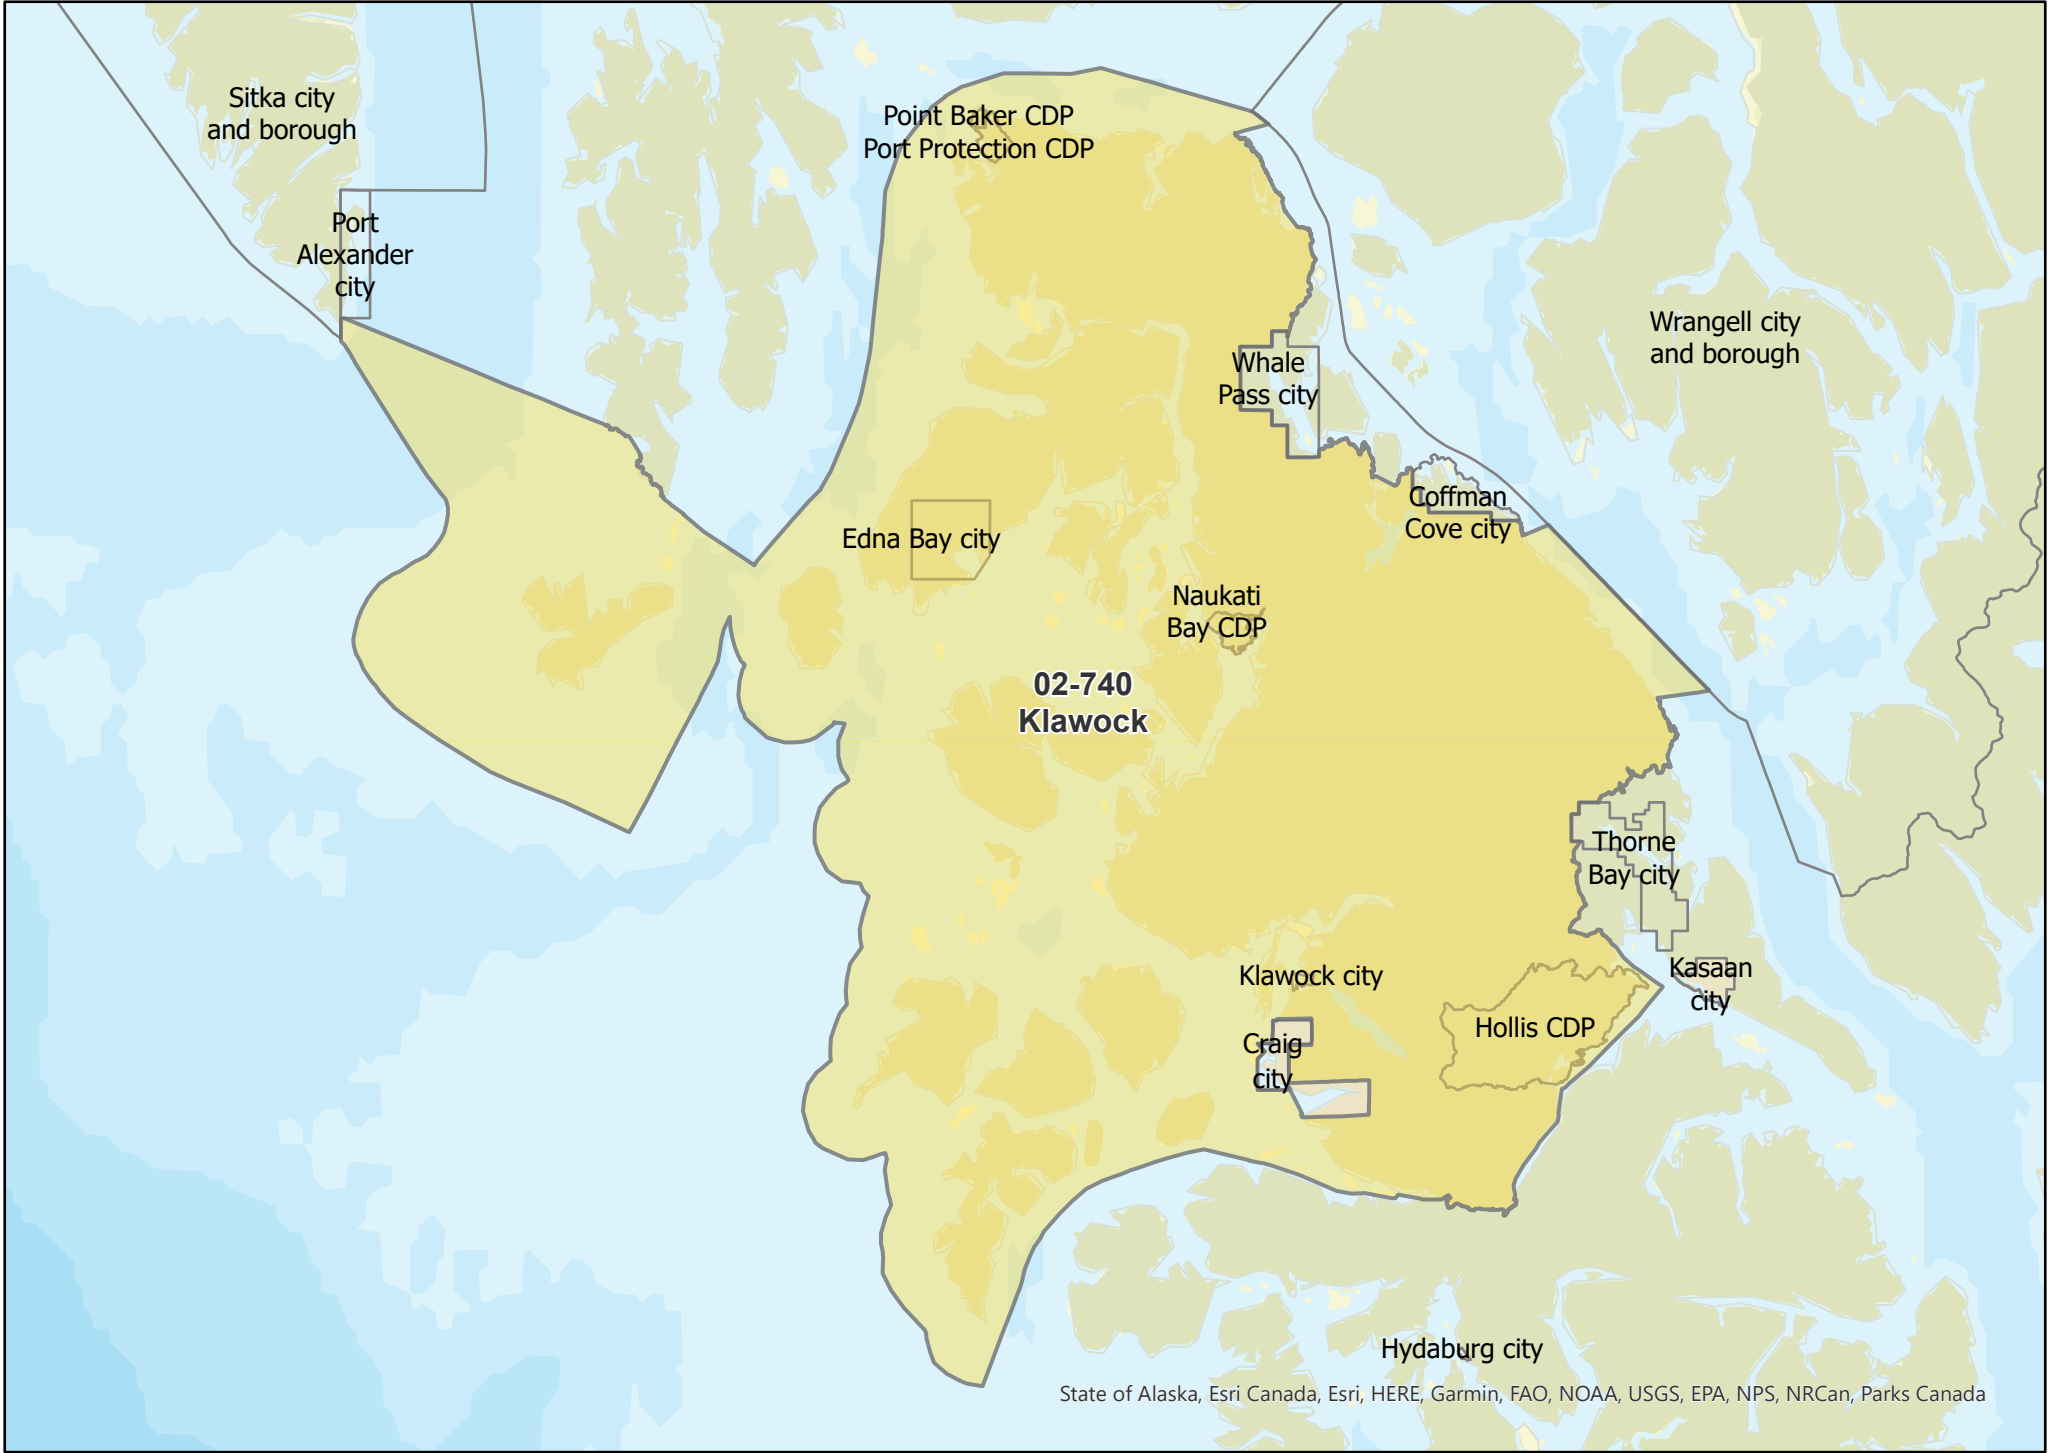

Precinct: 02-735 Kasaan May 15, 2023 Redistricting Plan

**02-750
Pelican/Elfin
Cove**

Elfin
Cove CDP

Pelican city

Sitka city
and borough

Precinct: 02-755 Petersburg/Kupreanof

May 15, 2023 Redistricting Plan

Juneau city and borough

Hobart Bay CDP

**02-755
Petersburg/Kupreanof**

Kake city

Kupreanof city

Petersburg CDP

Wrangell city and borough

Point Baker CDP
Port Protection CDP

0 5 10 20 Miles

State of Alaska, Esri Canada, Esri, HERE, Garmin, FAO, NOAA, USGS, EPA, NPS, NRCAN, Parks Canada

Precinct: 02-760 Port Alexander
May 15, 2023 Redistricting Plan

State of Alaska, Esri Canada, Esri, HERE, Garmin, SafeGraph, METI/NASA, USGS, EPA, NPS, USDA, NRCAN, Parks Canada