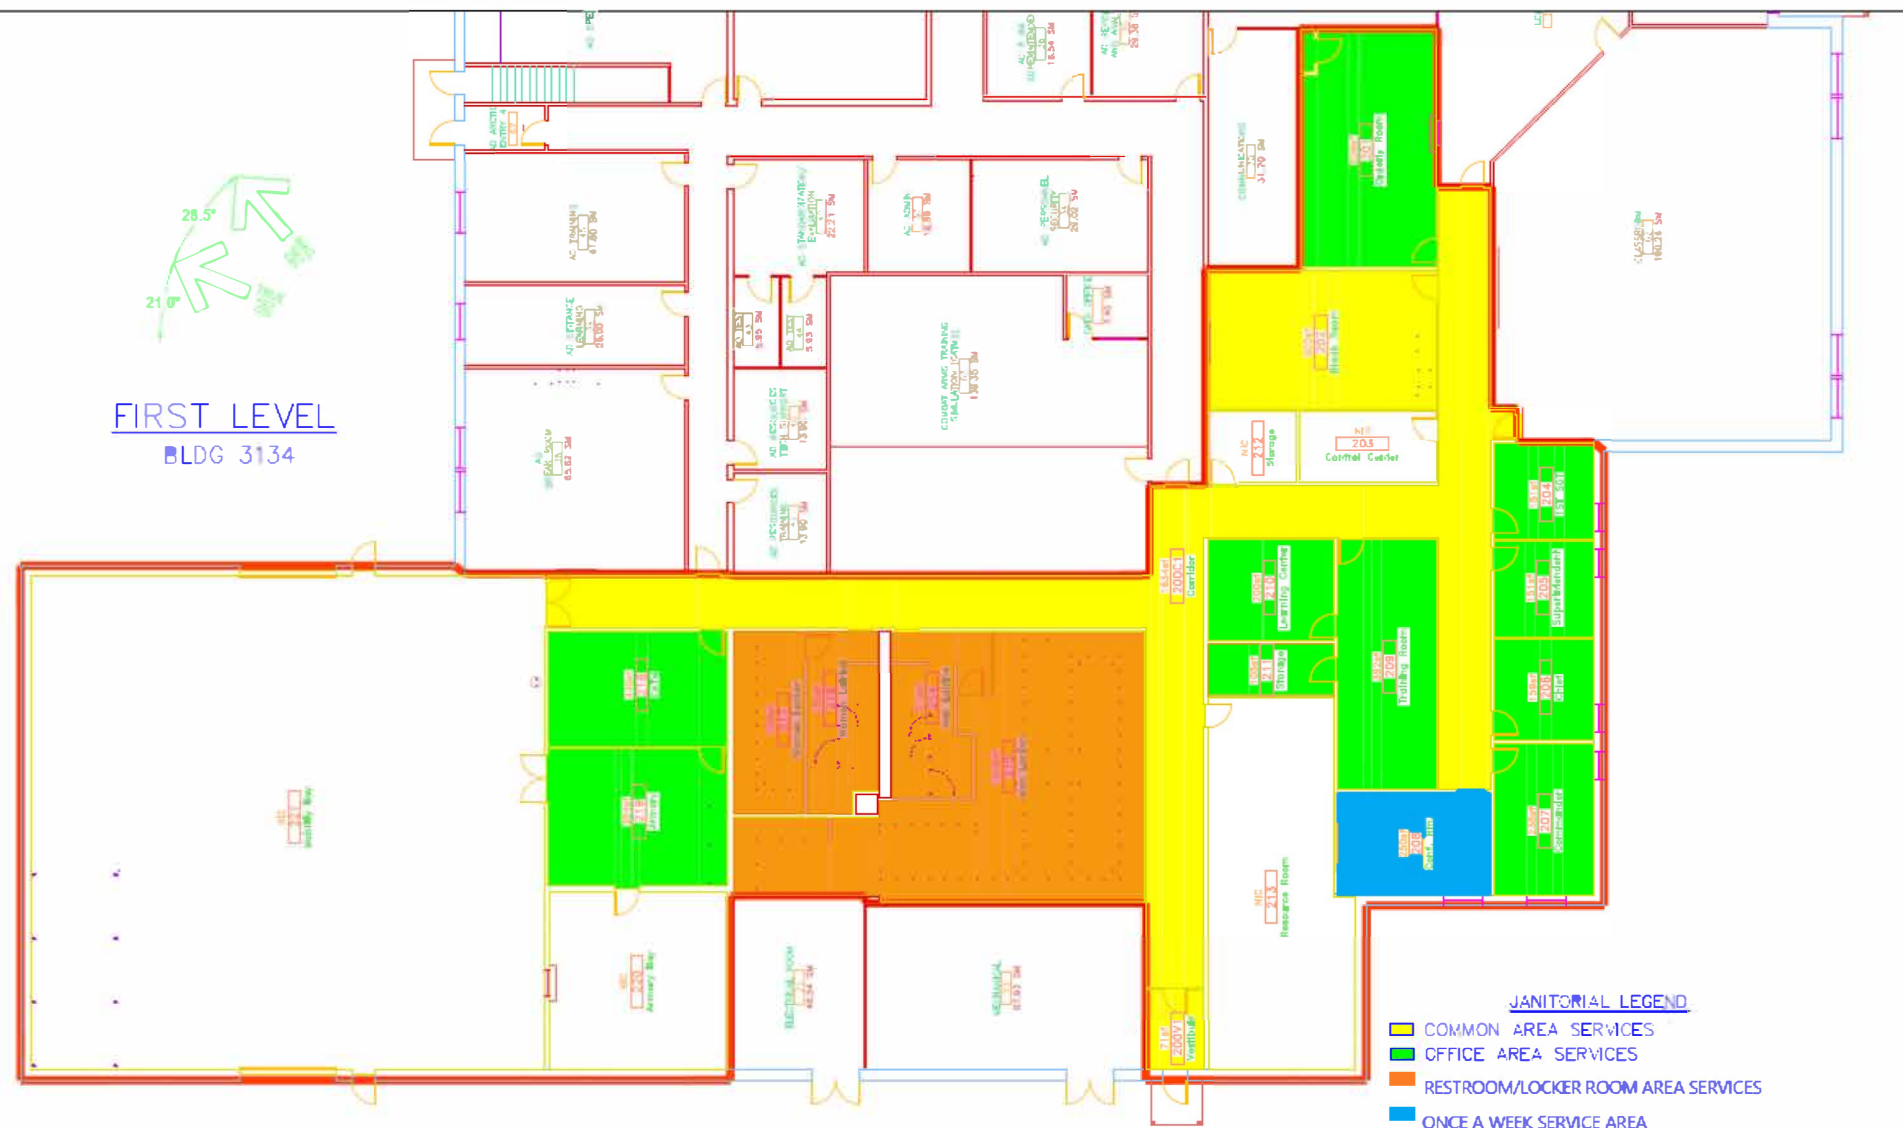

Revisions

- JANITORIAL LEGEND
- COMMON AREA SERVICES
 - OFFICE AREA SERVICES
 - RESTROOM/LOCKER ROOM AREA SERVICES

JANITORIAL = 960 SQ. FT.

FIRST LEVEL
BLDG 3133

Drawn On 22-Apr-20
 Checked By: ----
 Department of the Air Force,
 Eielson AFB
 168th Wing, Alaska Air
 National Guard

Project: Drawing: B3133 JANITORIAL		Last saved by: 1470752820M	
Sheet # J-7	Page:		

Revisions

FIRST LEVEL
BLDG 3134

JANITORIAL = 2,991 SQ. FT.

- JANITORIAL LEGEND
- COMMON AREA SERVICES
 - OFFICE AREA SERVICES
 - RESTROOM/LOCKER ROOM AREA SERVICES
 - ONCE A WEEK SERVICE AREA