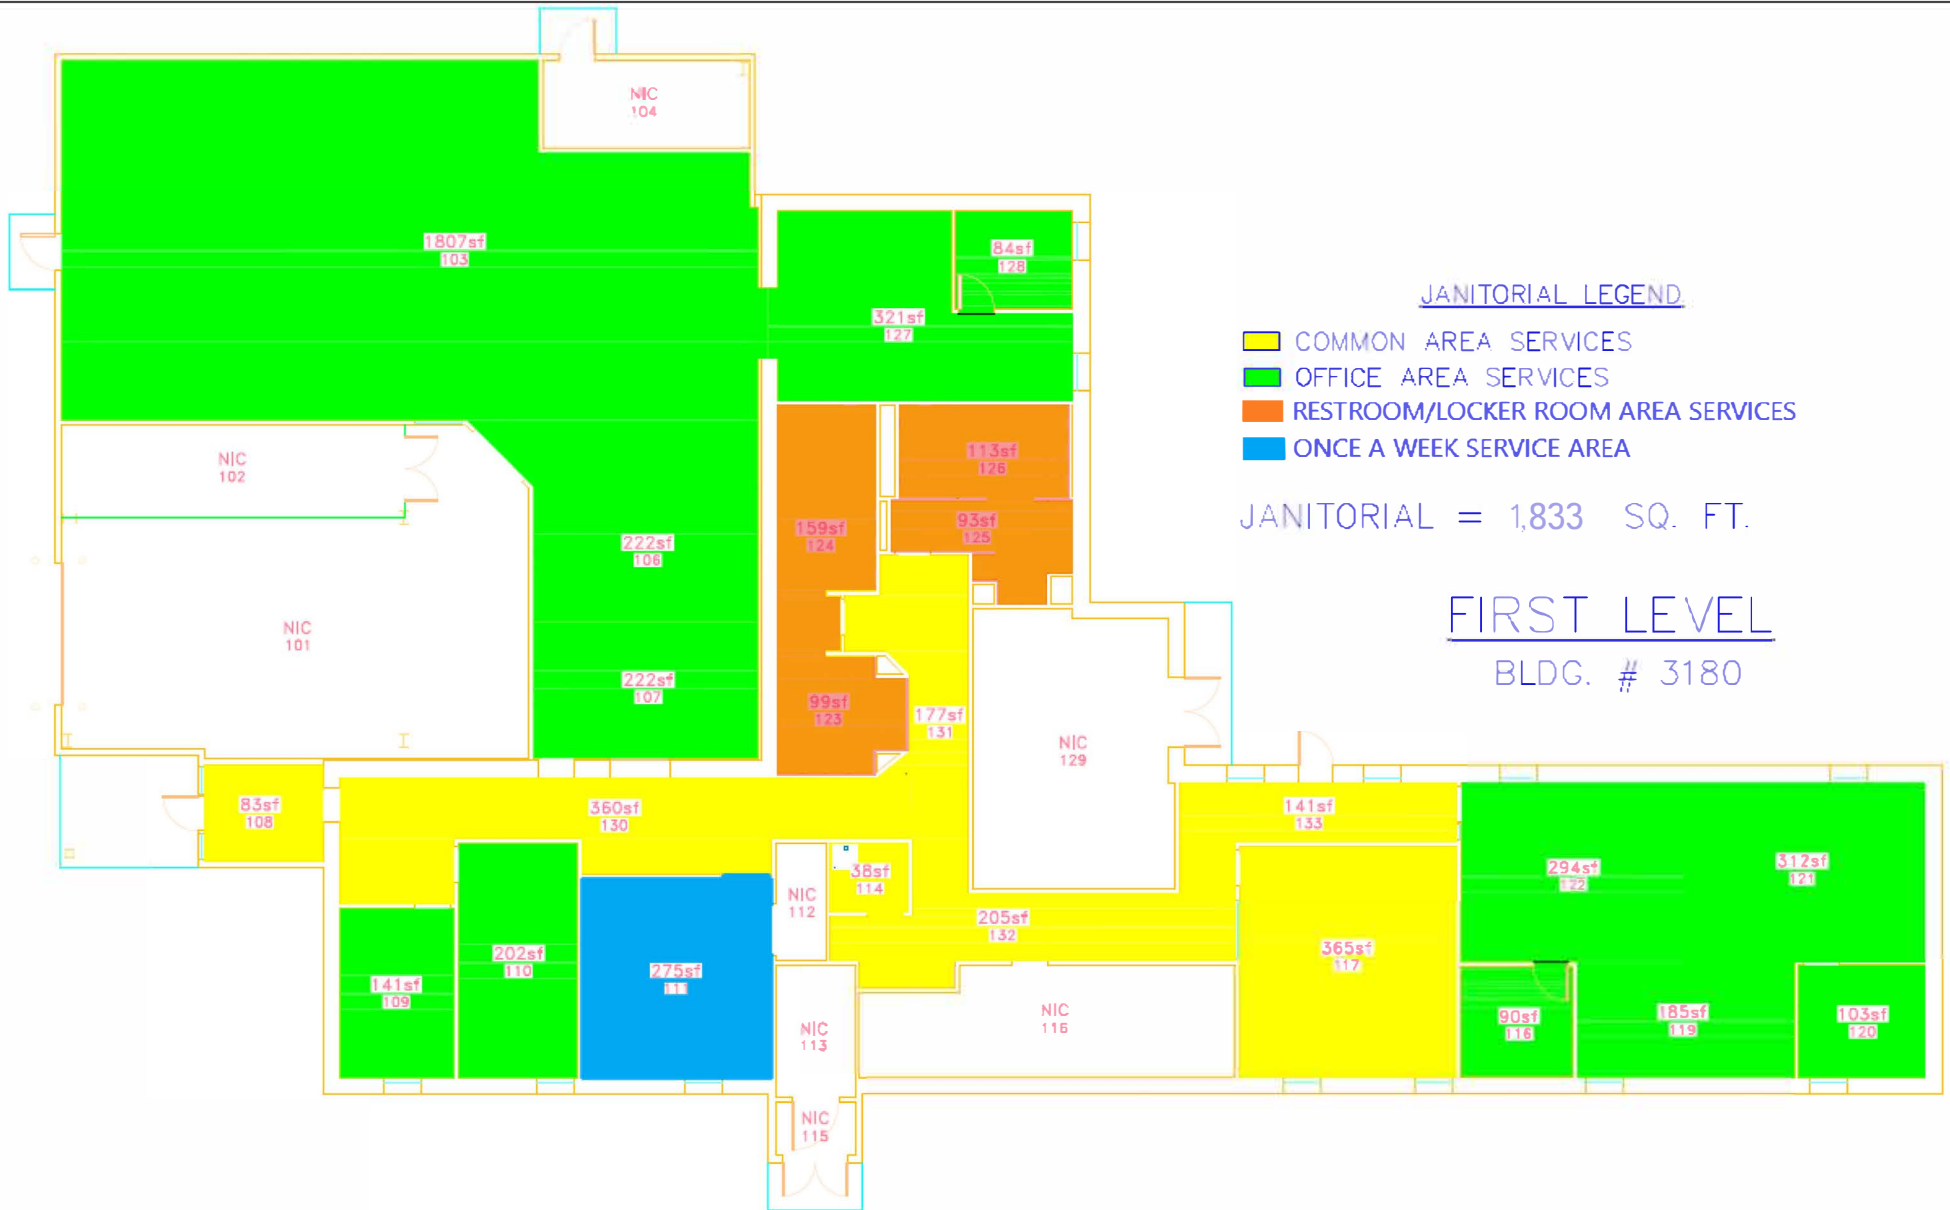

Drawn On 22-Apr-20
Checked By:----
Department of the Air Force,
Eielson AFB
168th Wing, Alaska Air
National Guard

Project:
Drawing: B3180 JANITORIAL

Sheet #	Page:	Last saved by:
J-9		1470752820M

Revisions