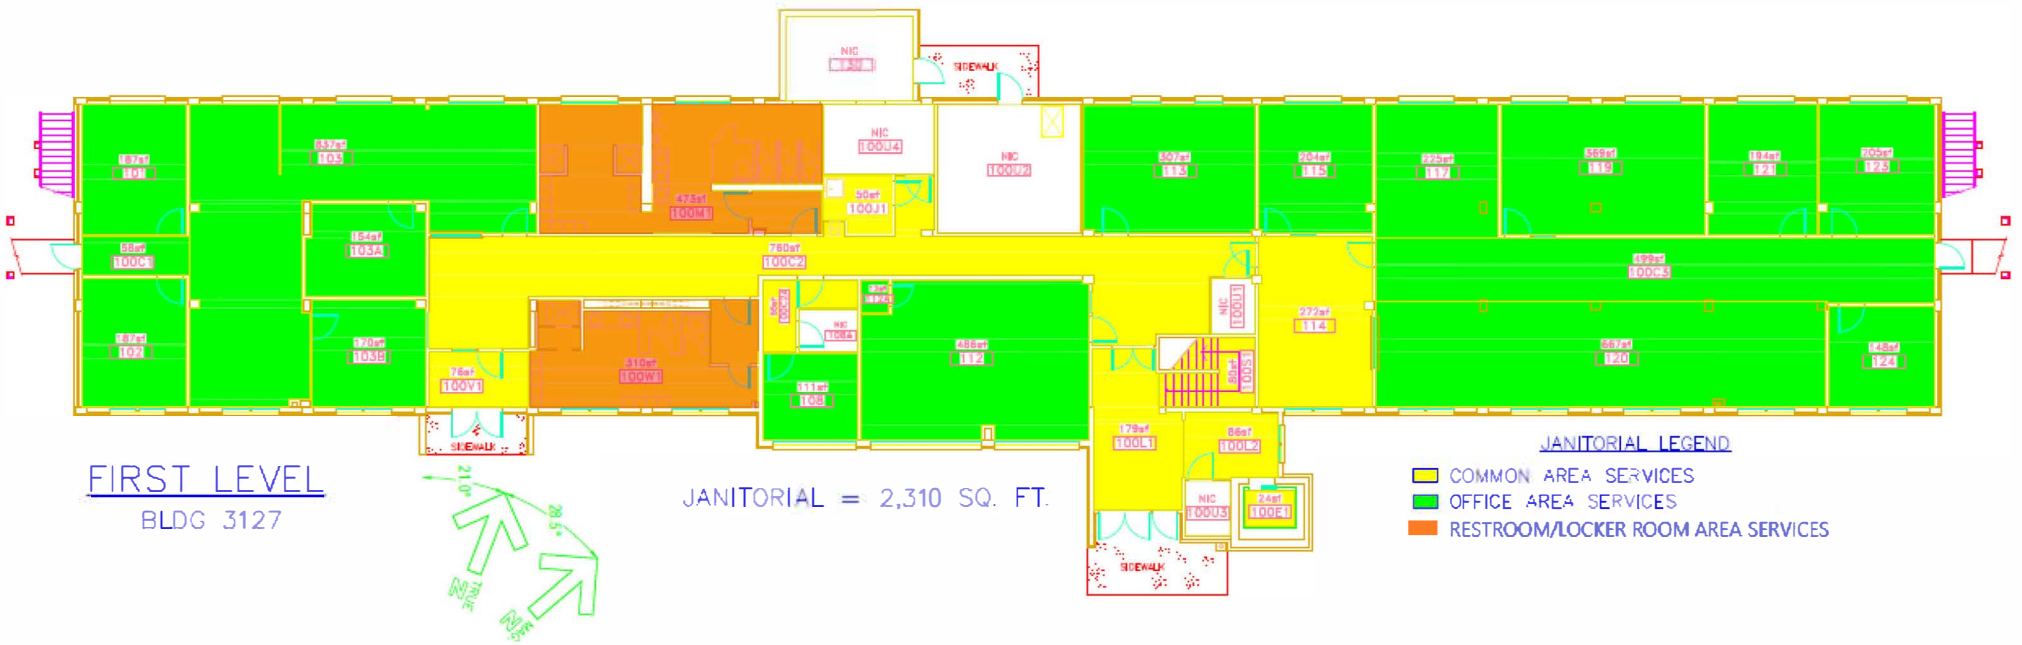

Drawn On 22-Apr-20
Checked By: ----
Department of the Air Force,
Eielson AFB
168th Wing, Alaska Air
National Guard

Project:
Drawing: B3127 FLOOR 1 JANITORIAL

Sheet #	Page:	Last saved by:
J-4		1470752820M

Revisions