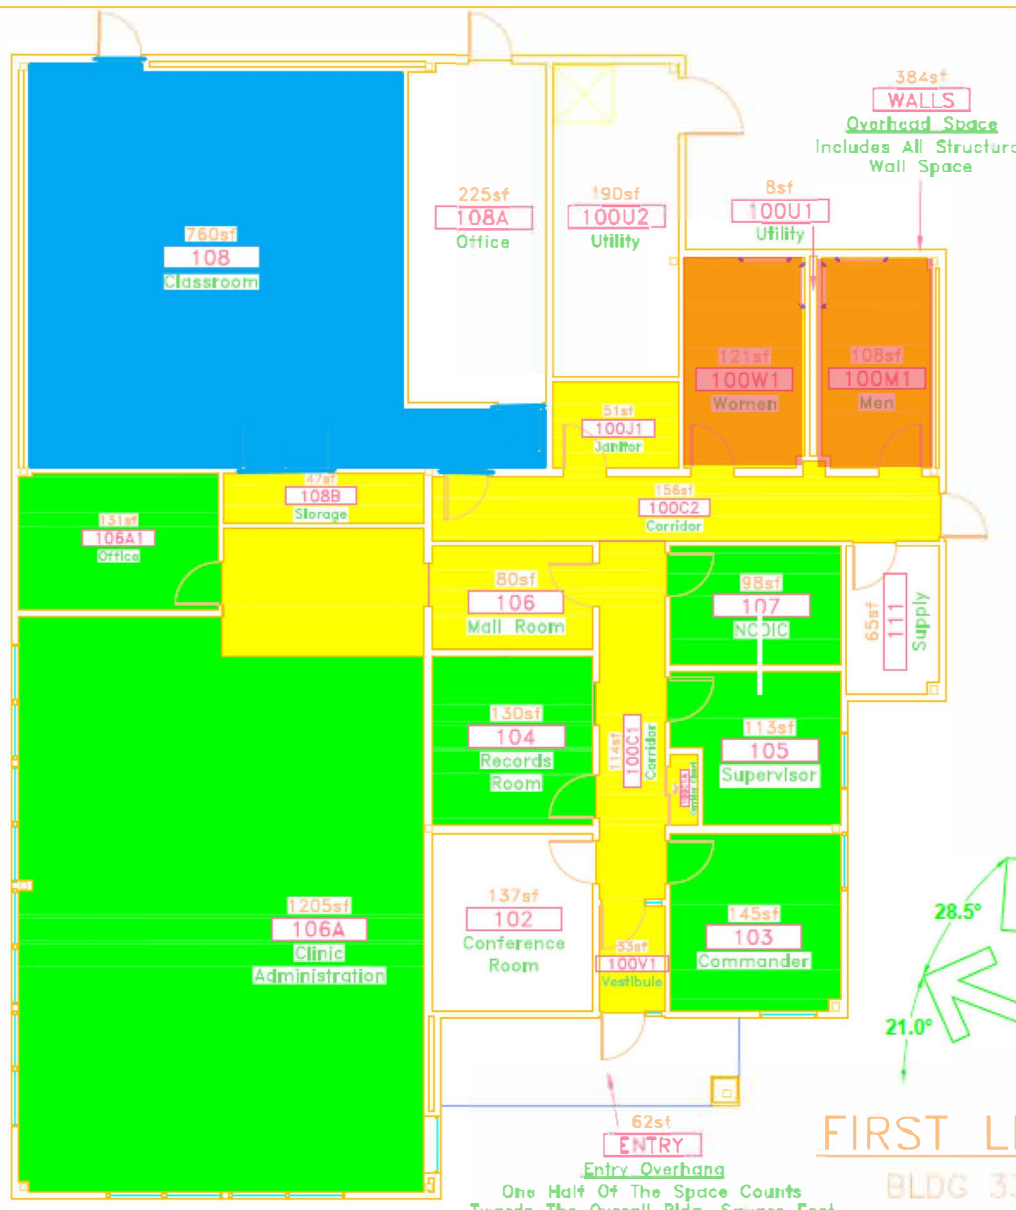

JANITORIAL LEGEND

- COMMON AREA SERVICES
- OFFICE AREA SERVICES
- RESTROOM/LOCKER ROOM AREA SERVICES
- ONCE A WEEK SERVICE AREA

JANITORIAL = 730⁺ SQ. FT.