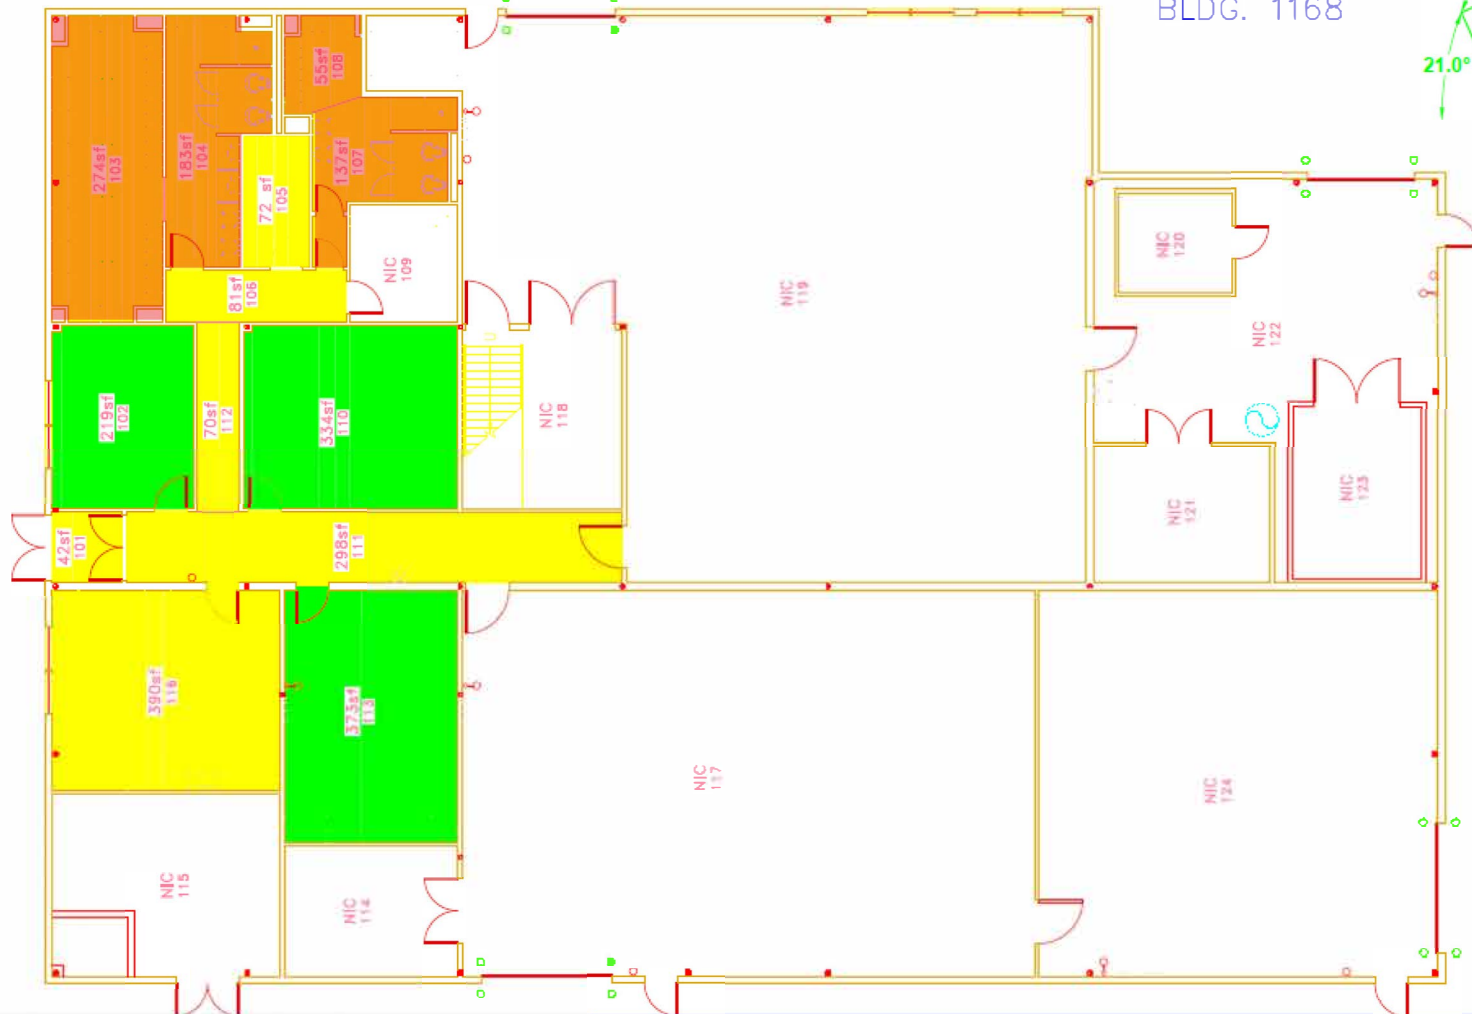

15 (fifteen) pages of service area maps are attached hereafter.

Brandy L. Halverson

Brandy L. Halverson

Procurement Officer

Phone: (907) 428.7721

JANITORIAL LEGEND

- COMMON AREA SERVICES
- OFFICE AREA SERVICES
- RESTROOM/LOCKER ROOM AREA SERVICES

JANITORIAL = 1,602 SQ. FT.

FIRST LEVEL

BLDG. 1168

Drawn On 22-Apr-20
 Checked By: ----
 Department of the Air Force,
 Eielson AFB
 168th Wing, Alaska Air
 National Guard

Project:
 Drawing: B1168 JANITORIAL