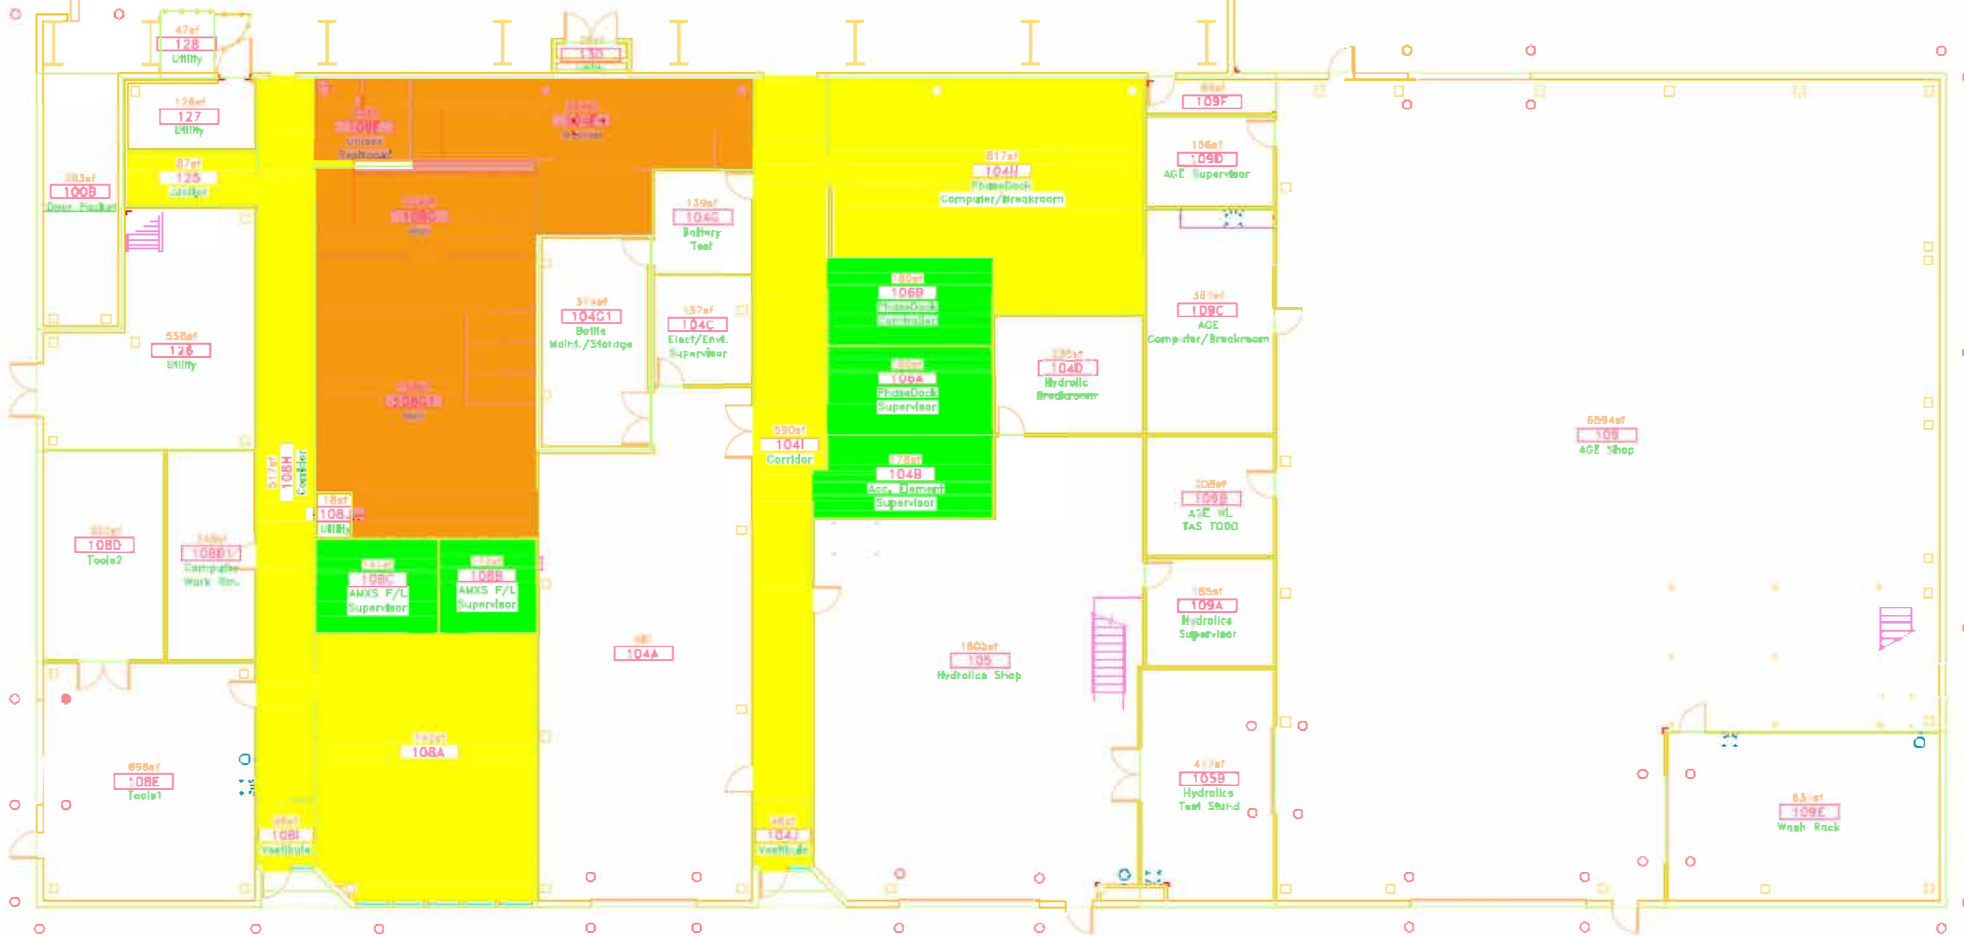

Revisions

JANITORIAL = 3,286 SQ. FT.

NOTE: ALL QUANTITIES FOUND ON THIS DRAWING ARE INDICATING THE SQUARE FEET TOTALS FOR ONLY THE EAST HALF OF THIS FACILITY.

JANITORIAL LEGEND

- COMMON AREA SERVICES
- OFFICE AREA SERVICES
- RESTROOM/LOCKER ROOM AREA SERVICES
- ONCE A WEEK SERVICE AREA

FIRST LEVEL - EAST

BLDG 1176

Drawn On 22-Apr-20
 Checked By: ----
 Department of the Air Force,
 Eielson AFB
 168th Wing, Alaska Air
 National Guard

Project:
 Drawing: B1176 EAST JANITORIAL

Sheet #	Page:	Last saved by:
J-3		1470752820M

Revisions

JANITORIAL LEGEND

- COMMON AREA SERVICES
- OFFICE AREA SERVICES
- RESTROOM/LOCKER ROOM AREA SERVICES

NOTE: ALL QUANTITIES FOUND ON THIS DRAWING ARE INDICATING THE SQUARE FEET TOTALS FOR ONLY THE WEST HALF OF THIS FACILITY.