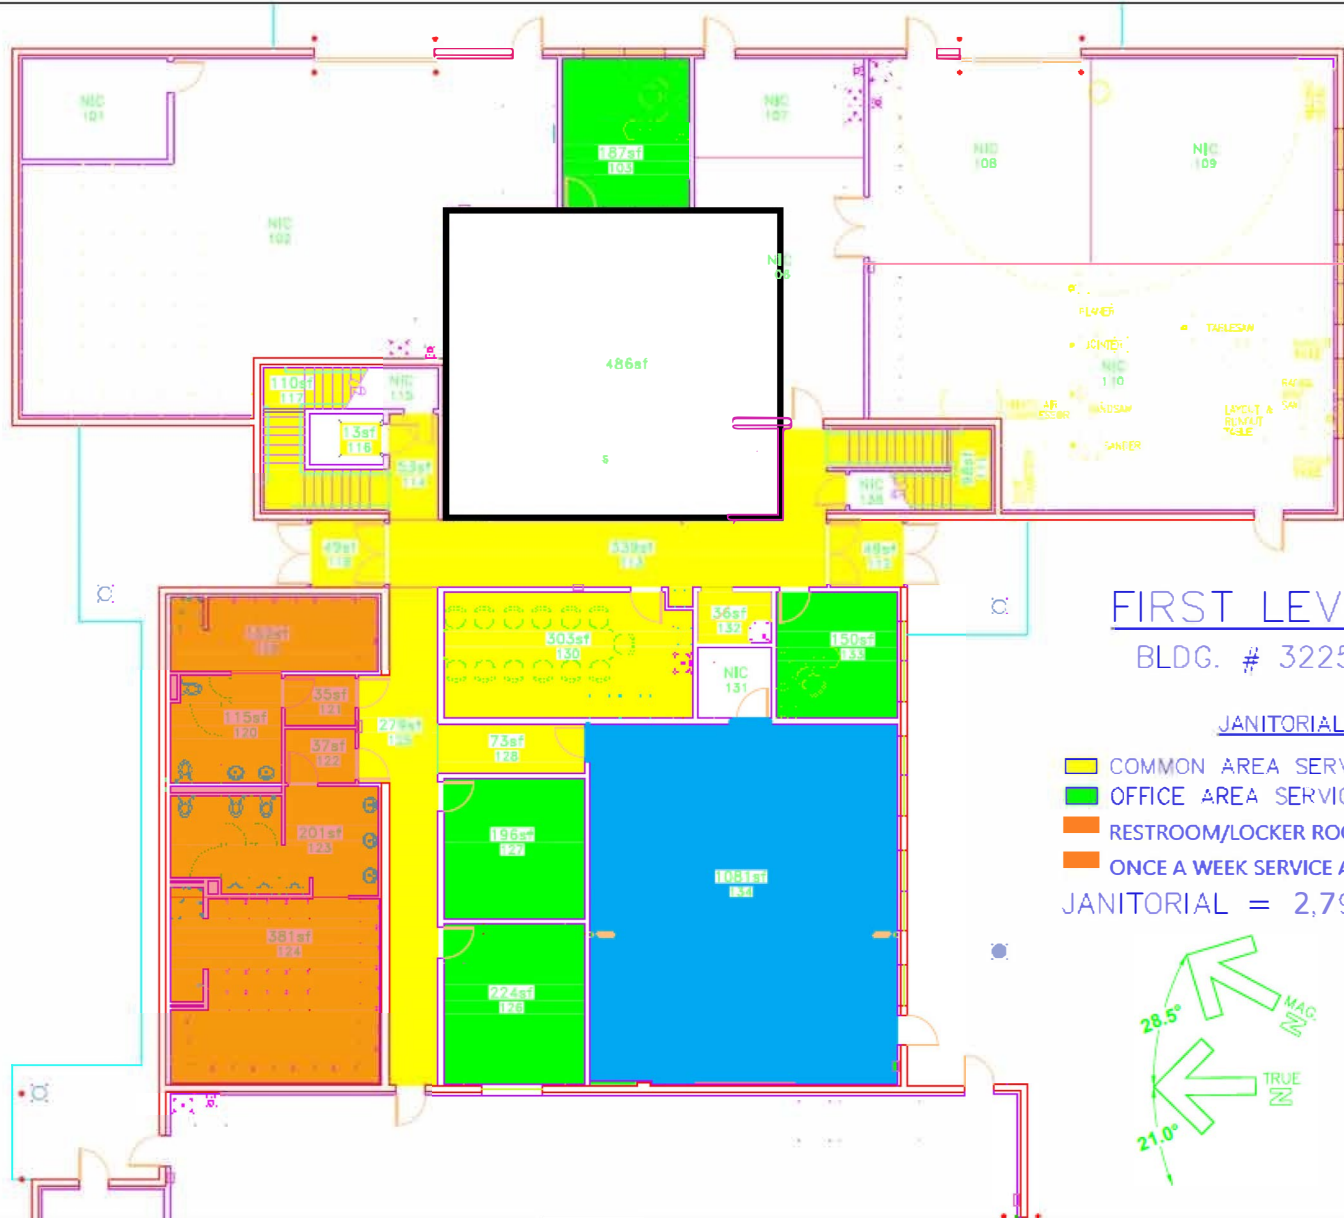

Revisions

Drawn On 22-Apr-20
 Checked By:----
 Department of the Air Force,
 Eielson AFB
 168th Wing, Alaska Air
 National Guard

Project:
 Drawing: B3180 JANITORIAL

Sheet #	Page:	Last saved by:
J-9		1470752820M

Revisions

FIRST LEVEL
BLDG. # 3225

- JANITORIAL LEGEND
- COMMON AREA SERVICES
 - OFFICE AREA SERVICES
 - RESTROOM/LOCKER ROOM AREA SERVICES
 - ONCE A WEEK SERVICE AREA
- JANITORIAL = 2,798 SQ. FT.

Drawn On 22-Apr-20
Checked By: ----
Department of the Air Force,
Eielson AFB
168th Wing, Alaska Air
National Guard