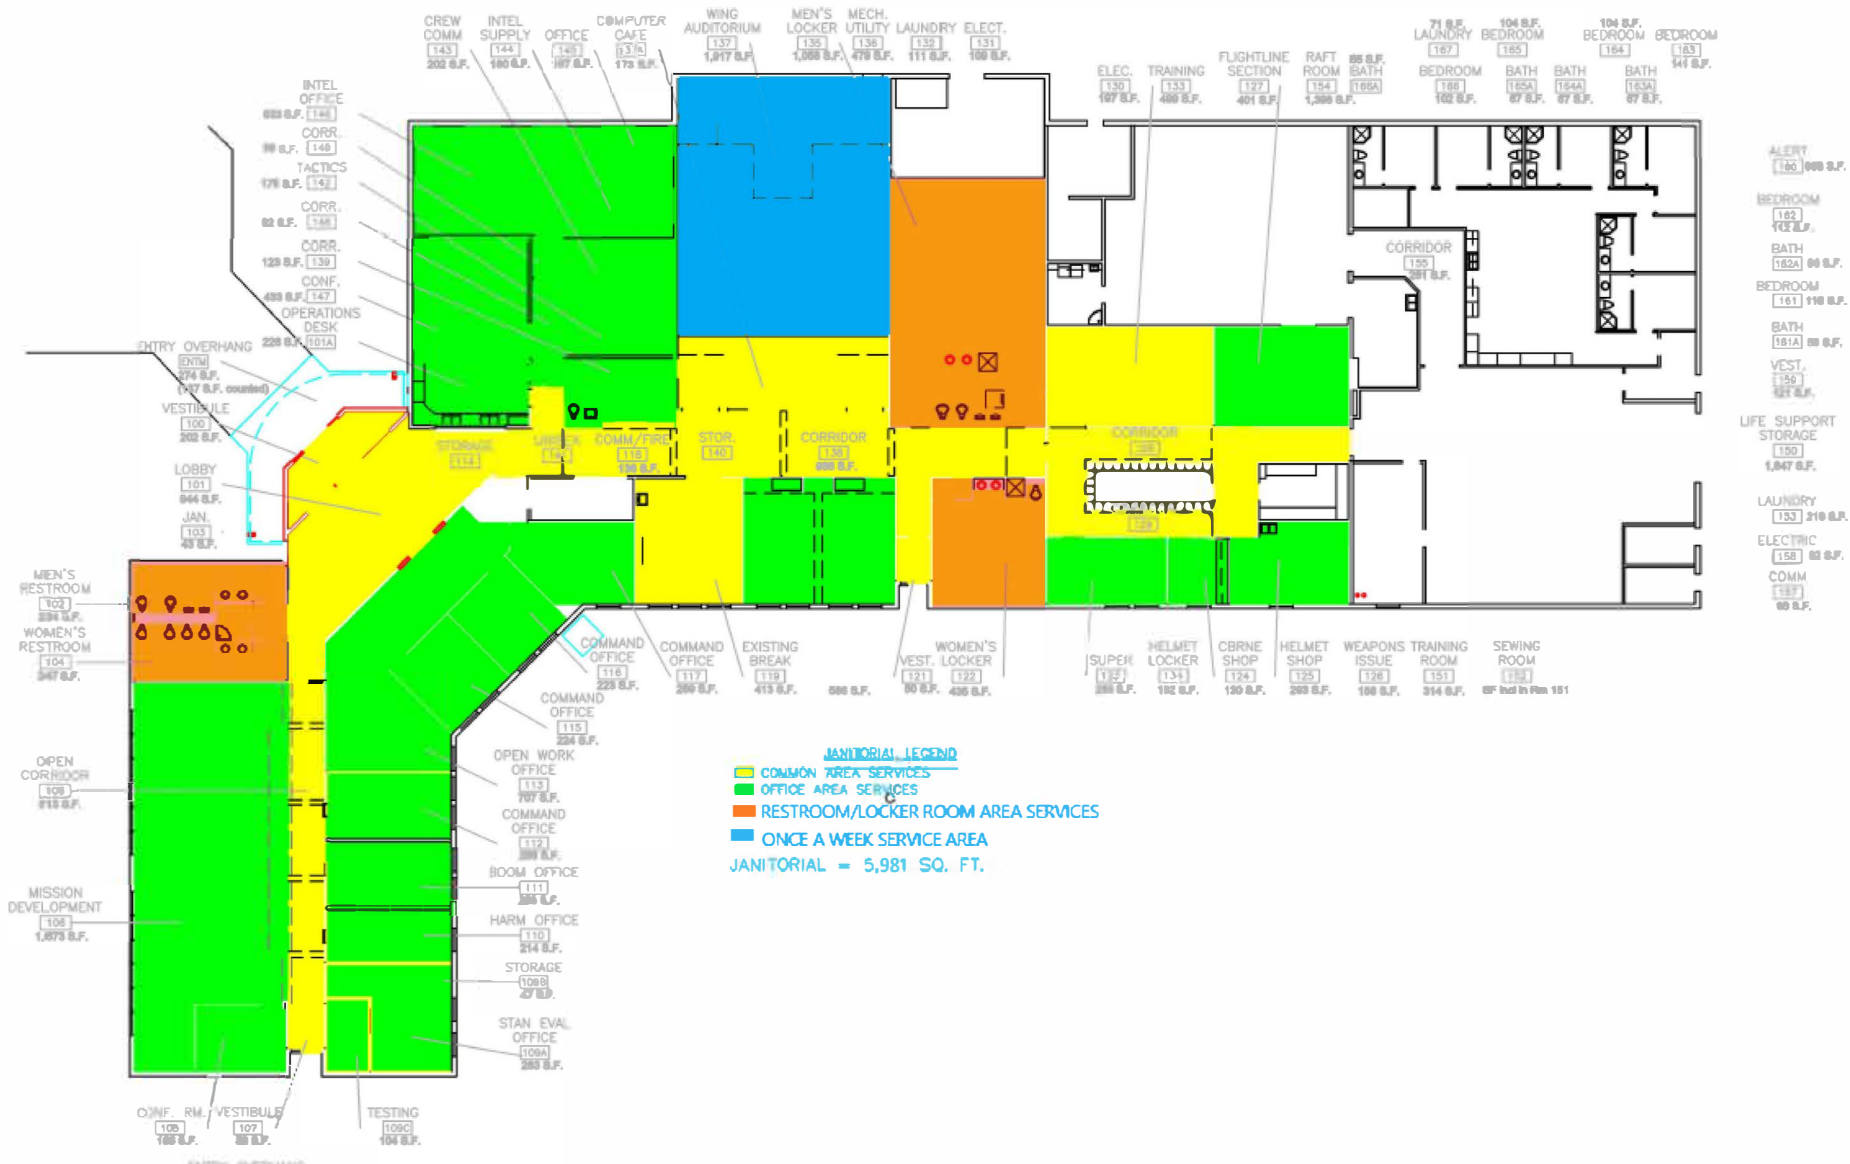

Drawn On 22-Apr-20
Checked By: ----
Department of the Air Force,
Eielson AFB
168th Wing, Alaska Air
National Guard

Project:
Drawing: B3129 JANITORIAL

Sheet #	Page:	Last saved by:
J-5		1470752820M

Revisions