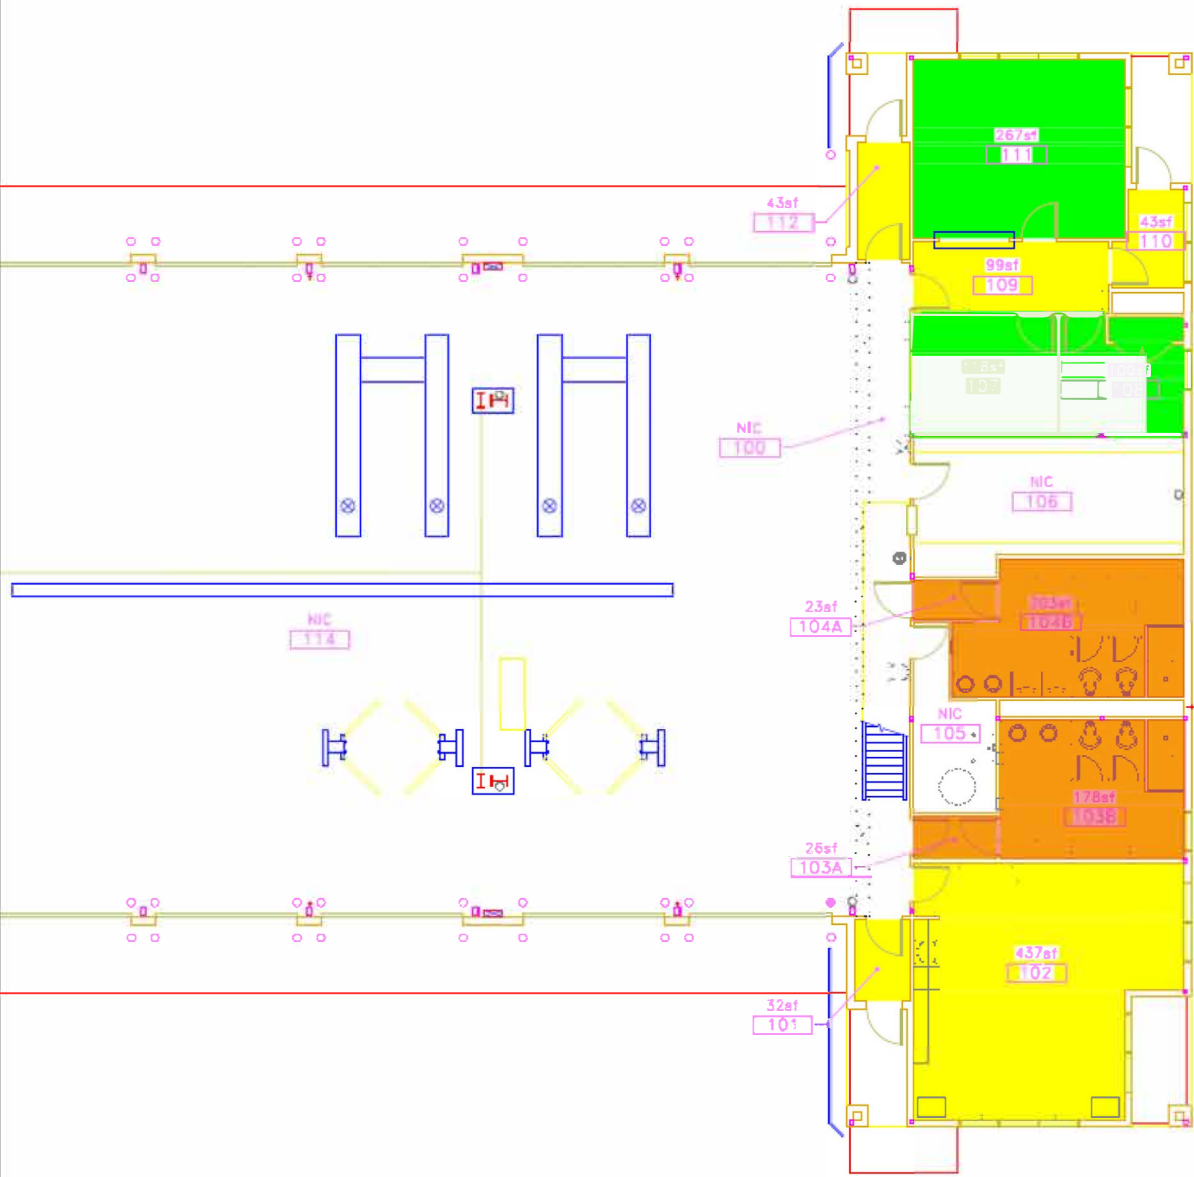

Drawn On 22-Apr-20
 Checked By: ----
 Department of the Air Force,
 Eielson AFB
 168th Wing, Alaska Air
 National Guard

Project:
 Drawing: B3127 FLOOR 3 JANITORIAL

Sheet #
 J-4.2

Page:

Last saved by: 1470752820M

Revisions

Drawn On 22-Apr-20
 Checked By: ----
 Department of the Air Force,
 Eielson AFB
 168th Wing, Alaska Air
 National Guard

Project:
 Drawing: B3129 JANITORIAL

Sheet #	Page:	Last saved by:
J-5		1470752820M

Revisions

- JANITORIAL LEGEND
- COMMON AREA SERVICES
 - OFFICE AREA SERVICES
 - RESTROOM/LOCKER ROOM AREA SERVICES

JANITORIAL = 960 SQ. FT.

FIRST LEVEL
BLDG 3133

Drawn On 22-Apr-20
 Checked By: ----
 Department of the Air Force,
 Eielson AFB
 168th Wing, Alaska Air
 National Guard