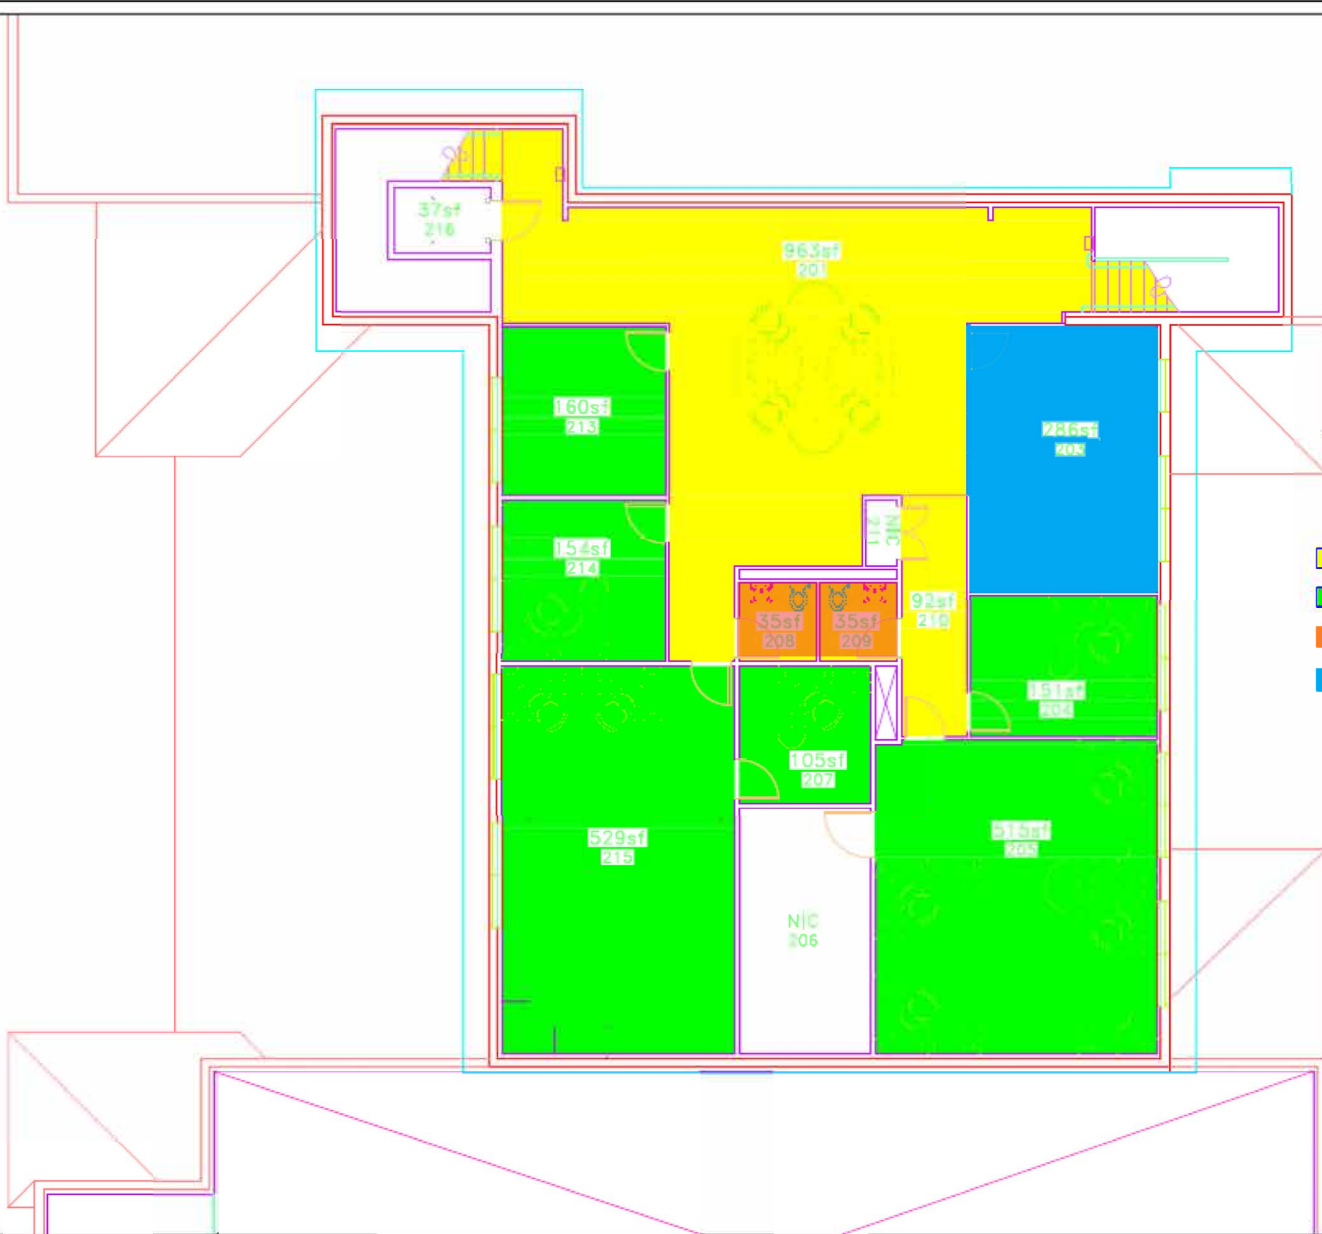

SECOND LEVEL

BLDG. # 3225

JANITORIAL LEGEND

1. COMMON AREA SERVICES
   - OFFICE AREA SERVICES
   - RESTROOM/LOCKER ROOM AREA SERVICES
   - ONCE A WEEK SERVICE AREA
2. JANITORIAL = 125 SQ. FT.