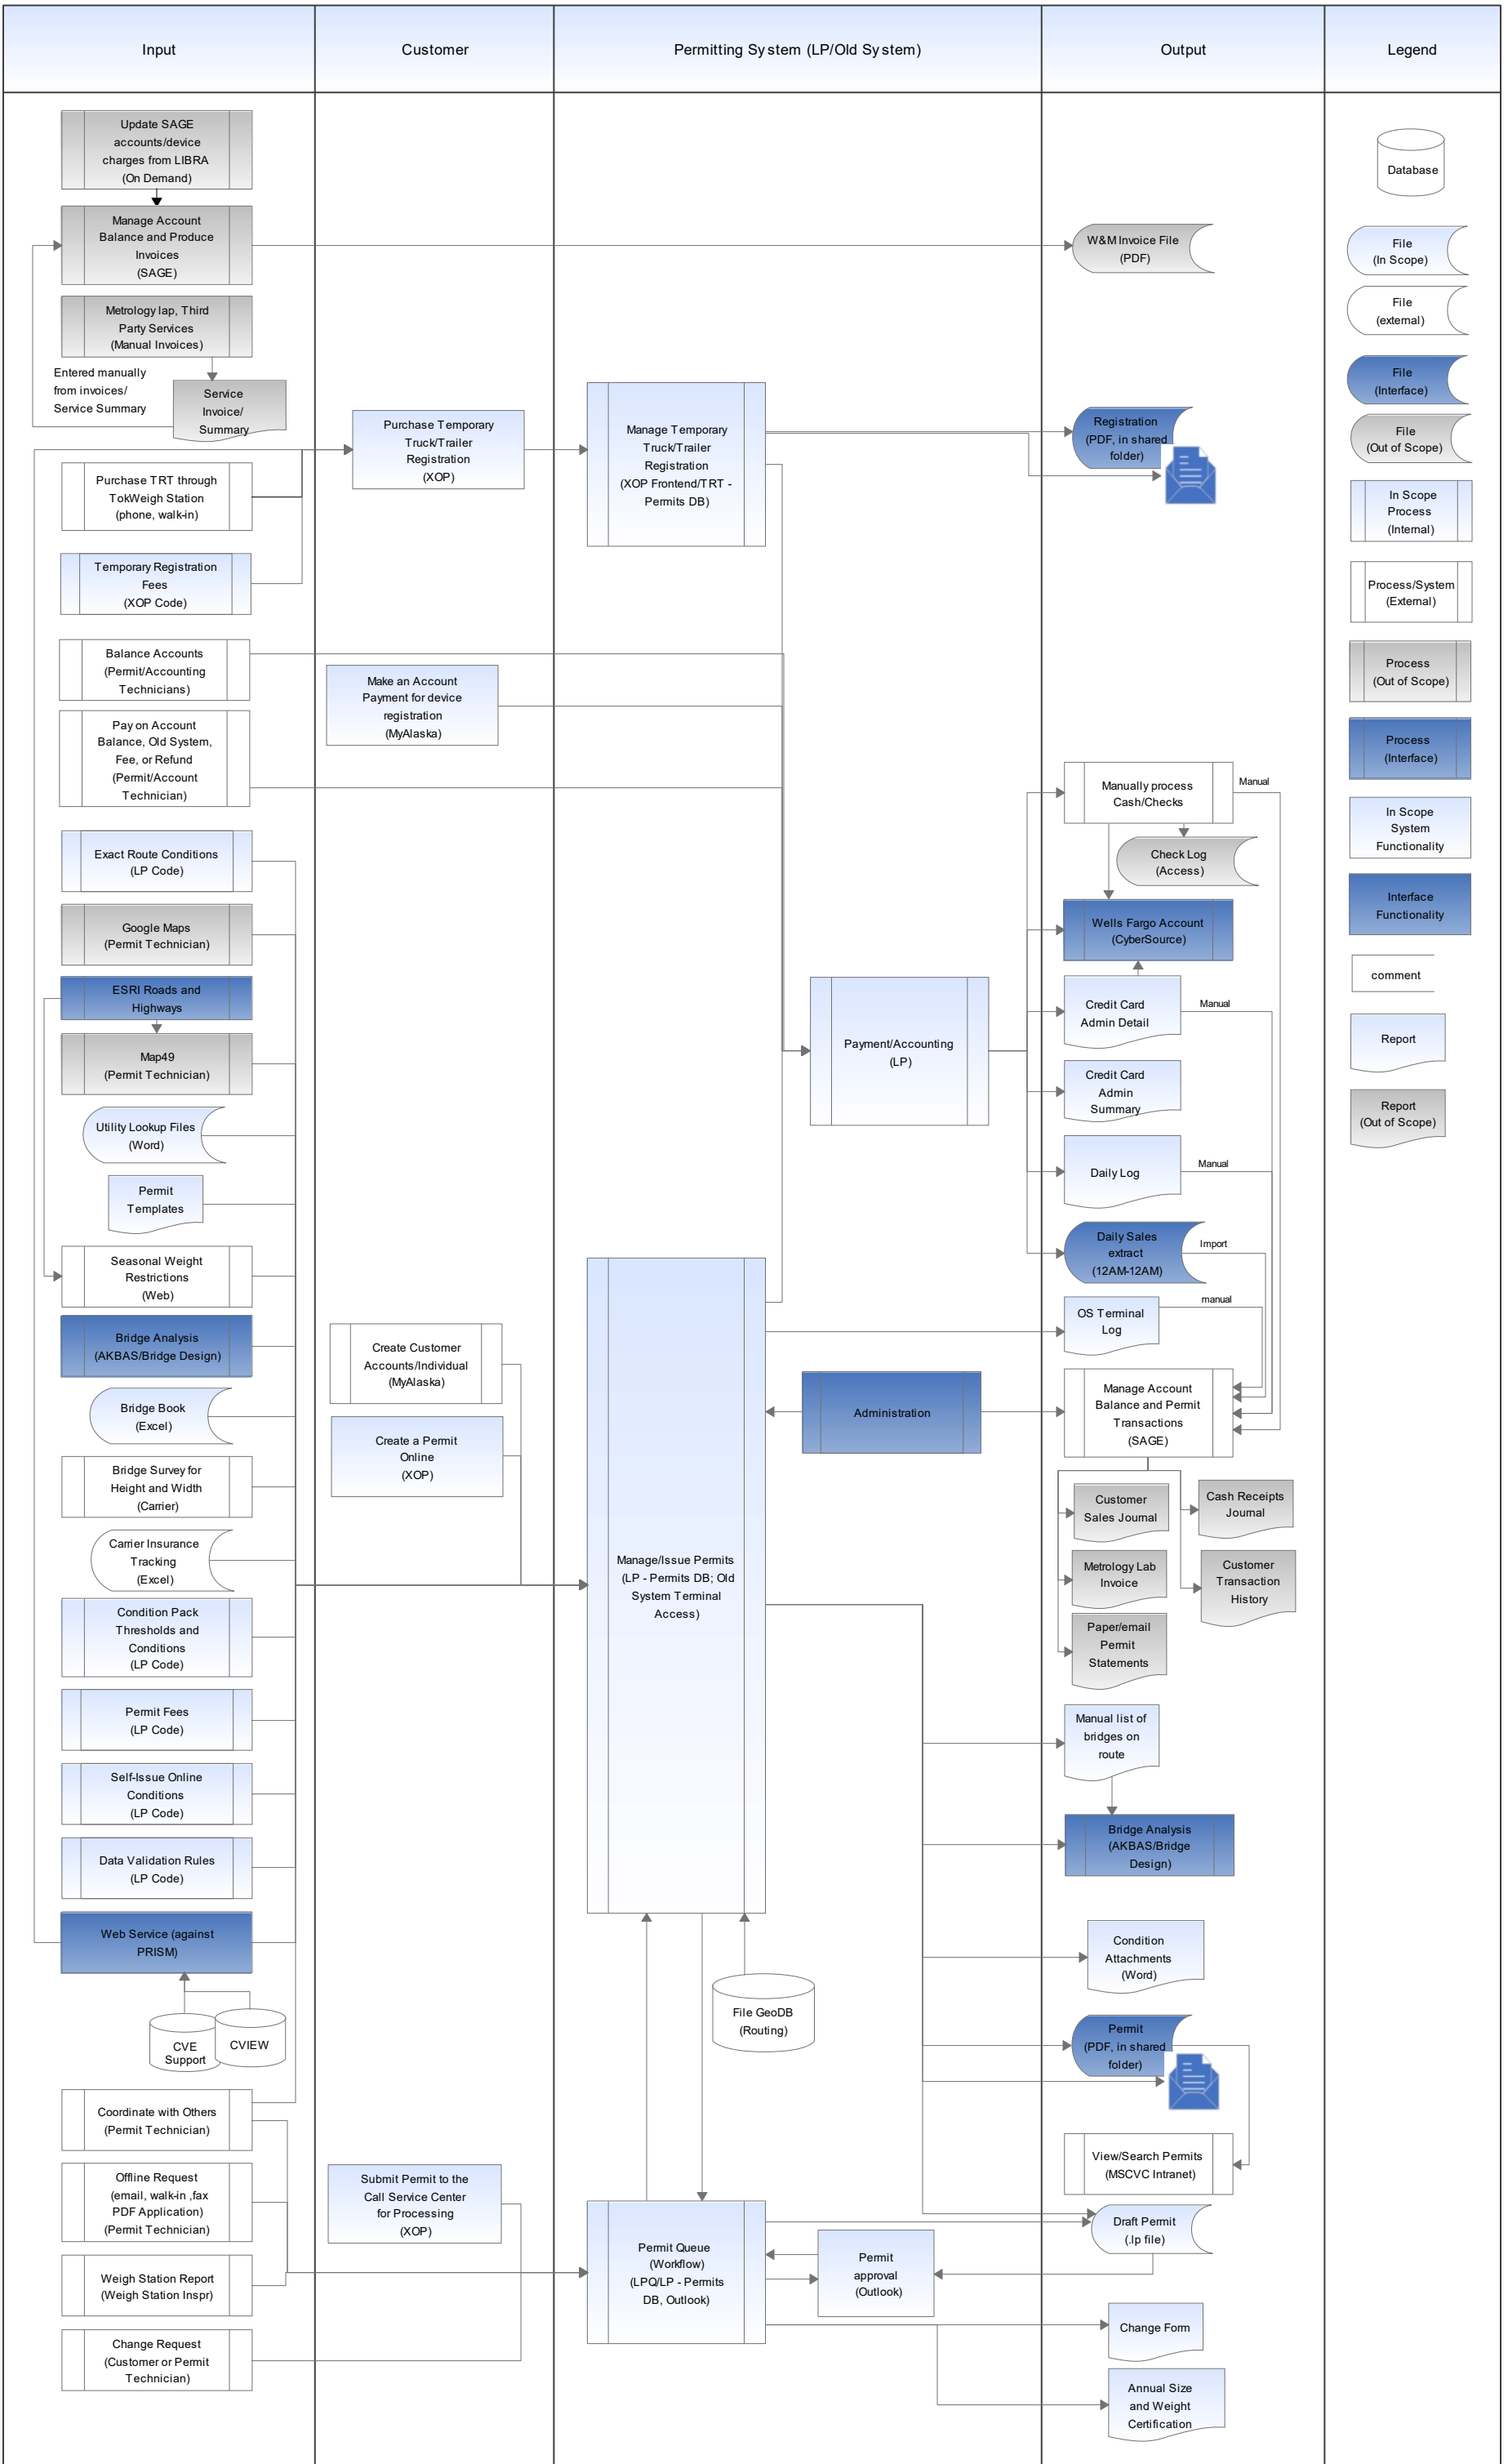

RFP - 2524H005 - Attachment D-1 - MSCVC Permitting As Is Context Map Overview

RFP - 2524H005- Attachment D-2 - MSCVC Permitting As Is Context Map - Permits with Workflow

RFP - 2524H005 - Attachment D-3 - MSCVC Permitting As Is Context Map - Admin

RFP - 2524H005 - Attachment D-4 - MSCVC Permitting As Is Context Map - Accounting

RFP - 2524H005 - Attachment D-5 - MSCVC Permitting As Is Context Map - TRT

RFP - 2524H005 - Attachment D-6 - MSCVC Permitting To Be Context Map