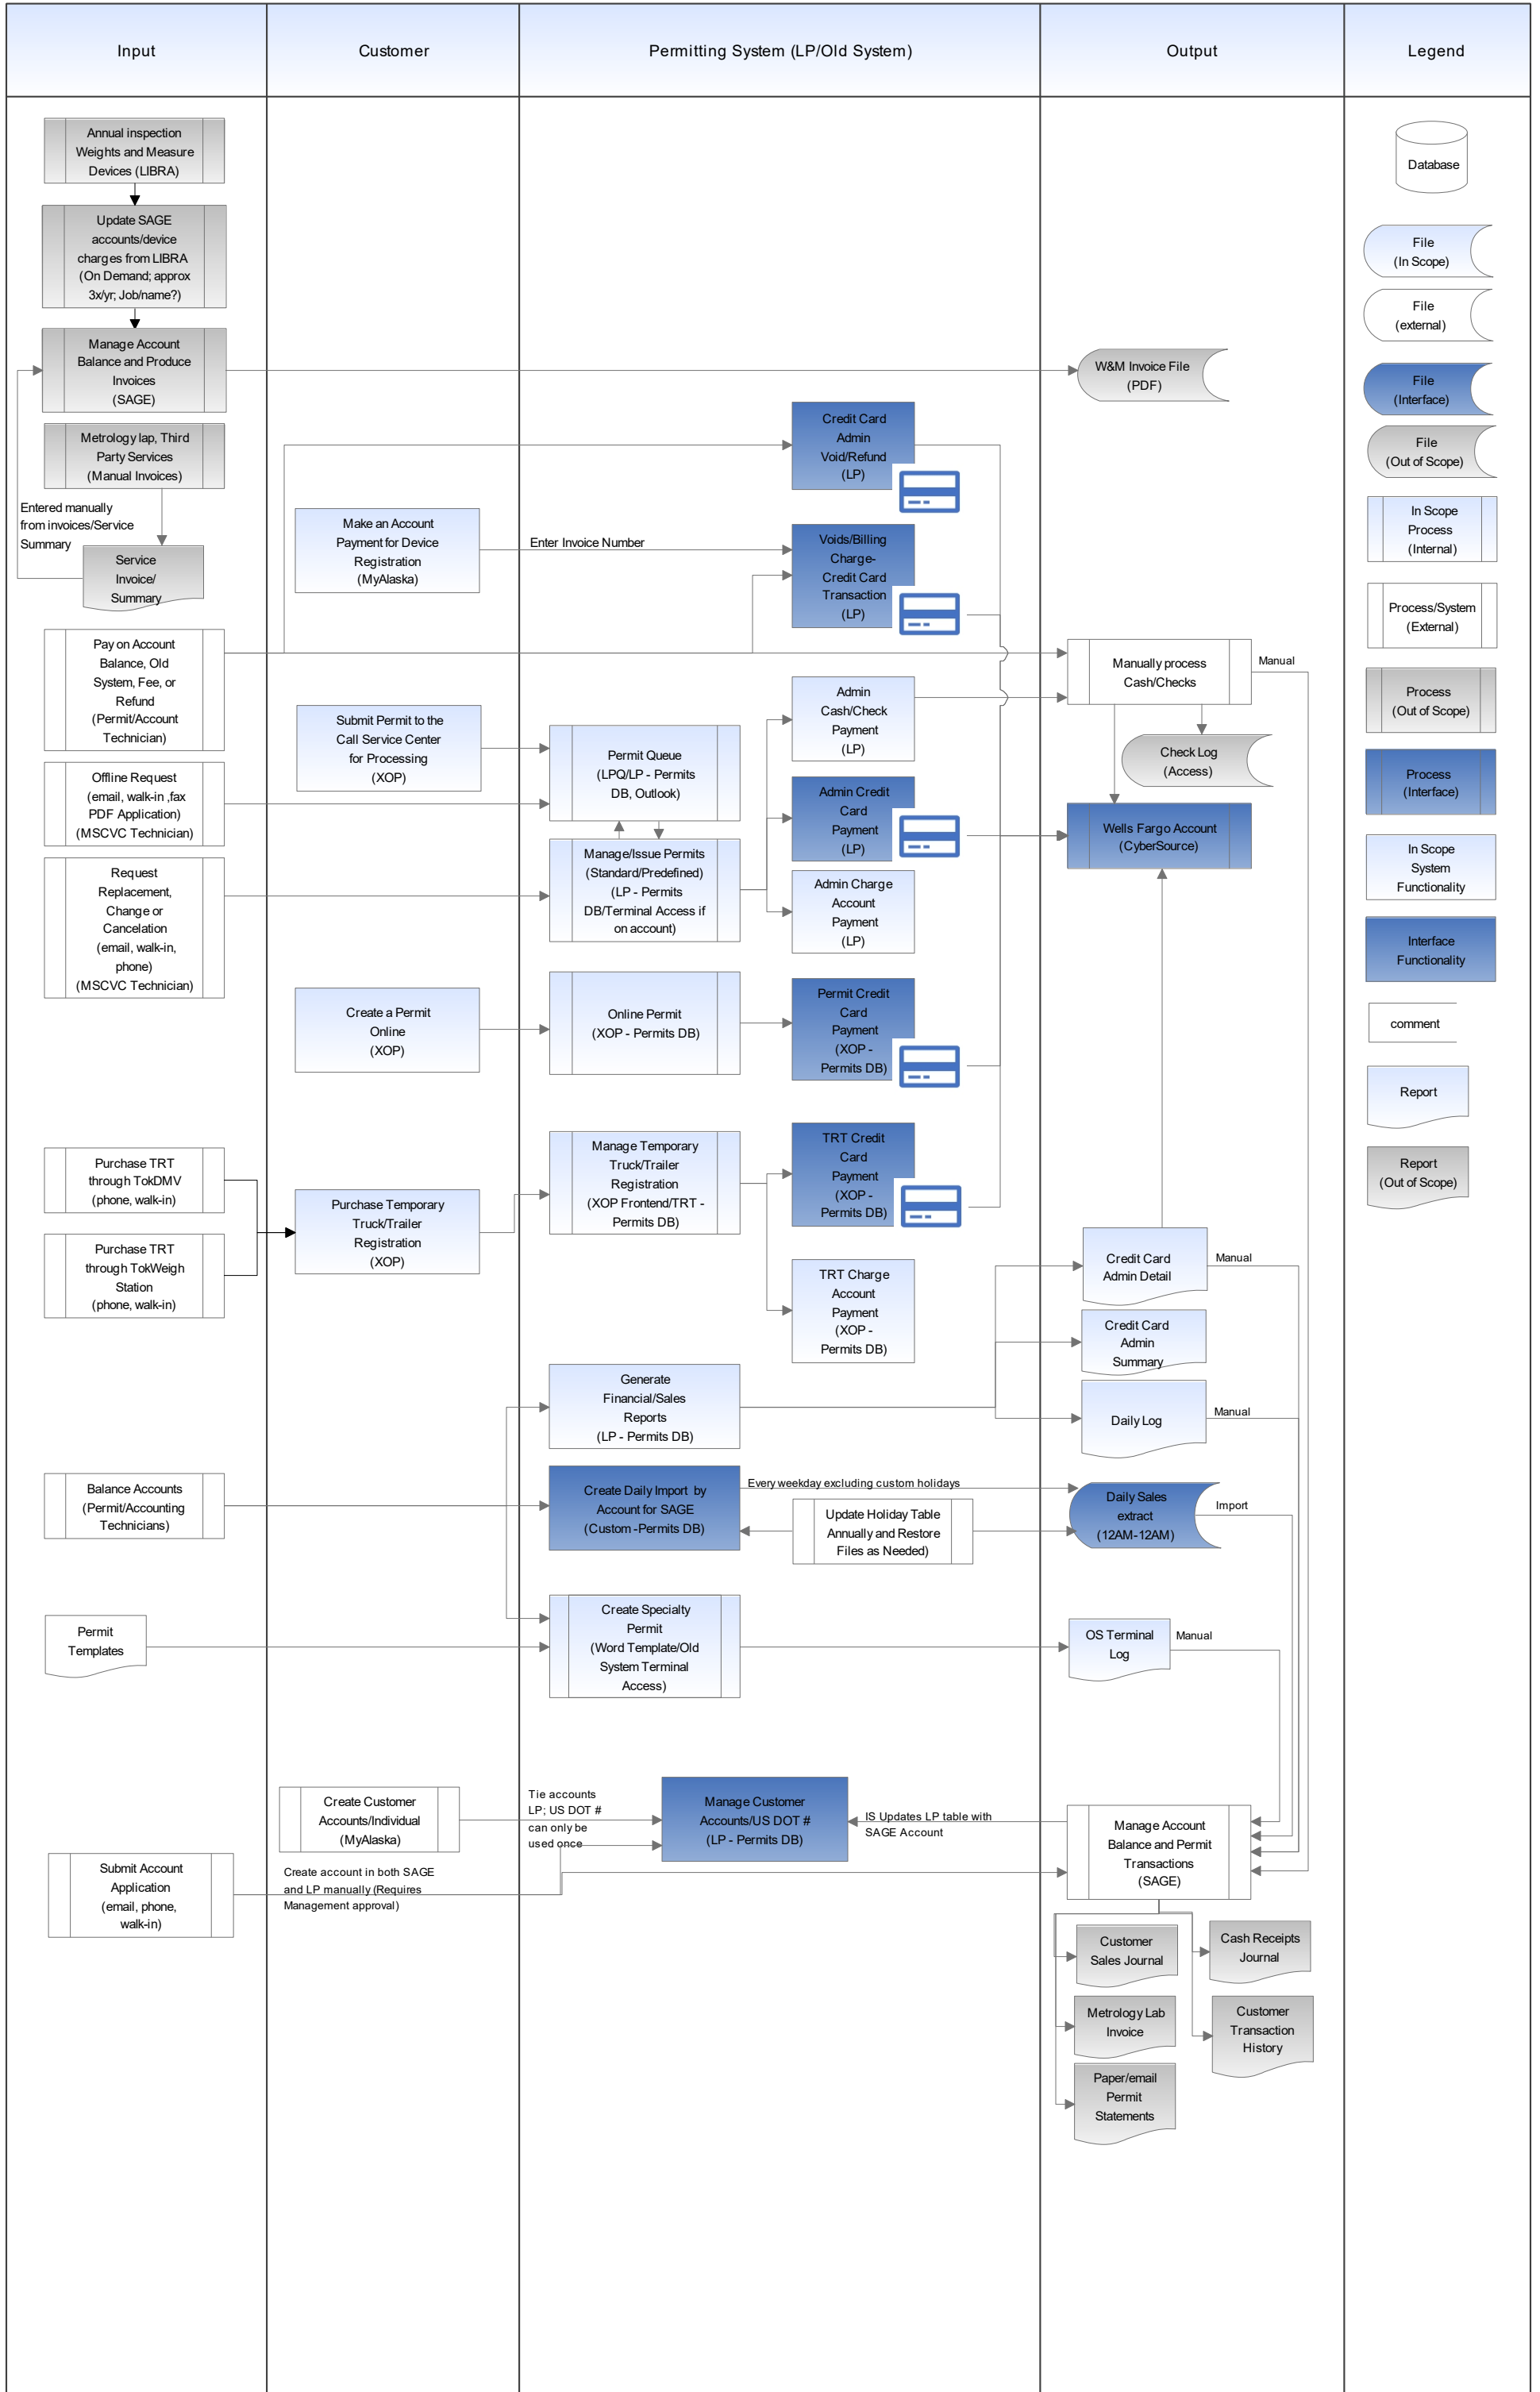

RFP - 2524H005 - Attachment D-1 - MSCVC Permitting As Is Context Map Overview

RFP - 2524H005- Attachment D-2 - MSCVC Permitting As Is Context Map - Permits with Workflow

RFP - 2524H005 - Attachment D-3 - MSCVC Permitting As Is Context Map - Admin

RFP - 2524H005 - Attachment D-4 - MSCVC Permitting As Is Context Map - Accounting

RFP - 2524H005 - Attachment D-5 - MSCVC Permitting As Is Context Map - TRT

RFP - 2524H005 - Attachment D-6 - MSCVC Permitting To Be Context Map