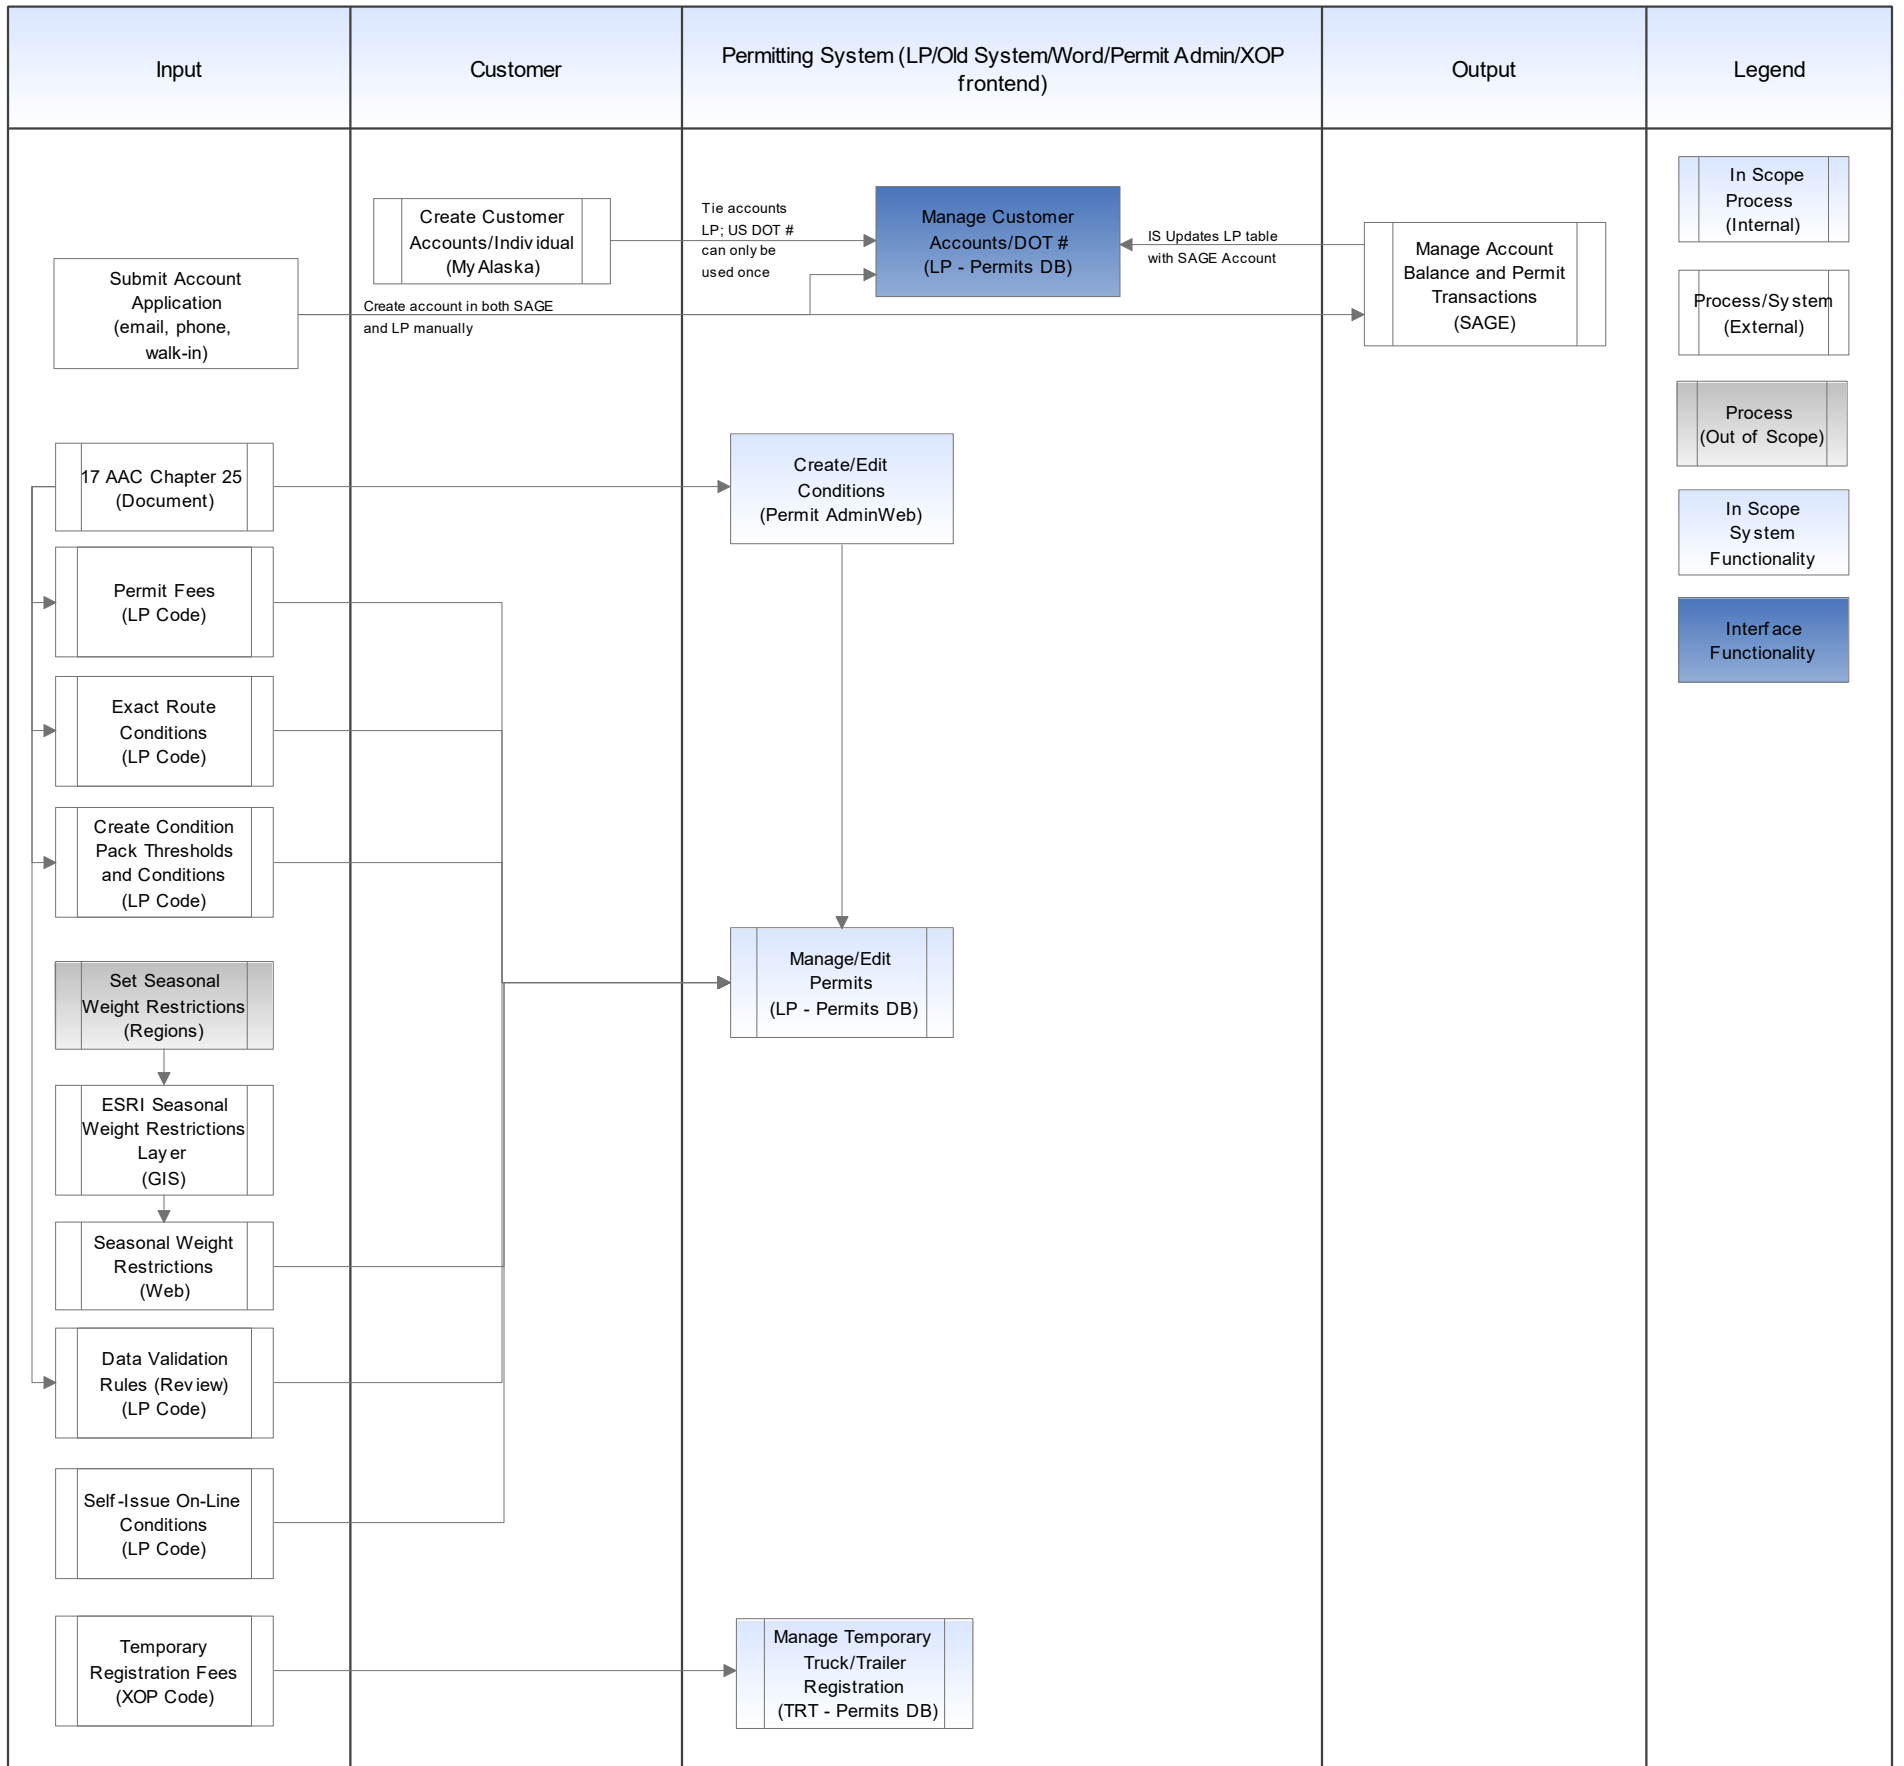

RFP - 2524H005 - Attachment D-1 - MSCVC Permitting As Is Context Map Overview

RFP - 2524H005- Attachment D-2 - MSCVC Permitting As Is Context Map - Permits with Workflow

RFP - 2524H005 - Attachment D-3 - MSCVC Permitting As Is Context Map - Admin

RFP - 2524H005 - Attachment D-4 - MSCVC Permitting As Is Context Map - Accounting

RFP - 2524H005 - Attachment D-5 - MSCVC Permitting As Is Context Map - TRT

RFP - 2524H005 - Attachment D-6 - MSCVC Permitting To Be Context Map