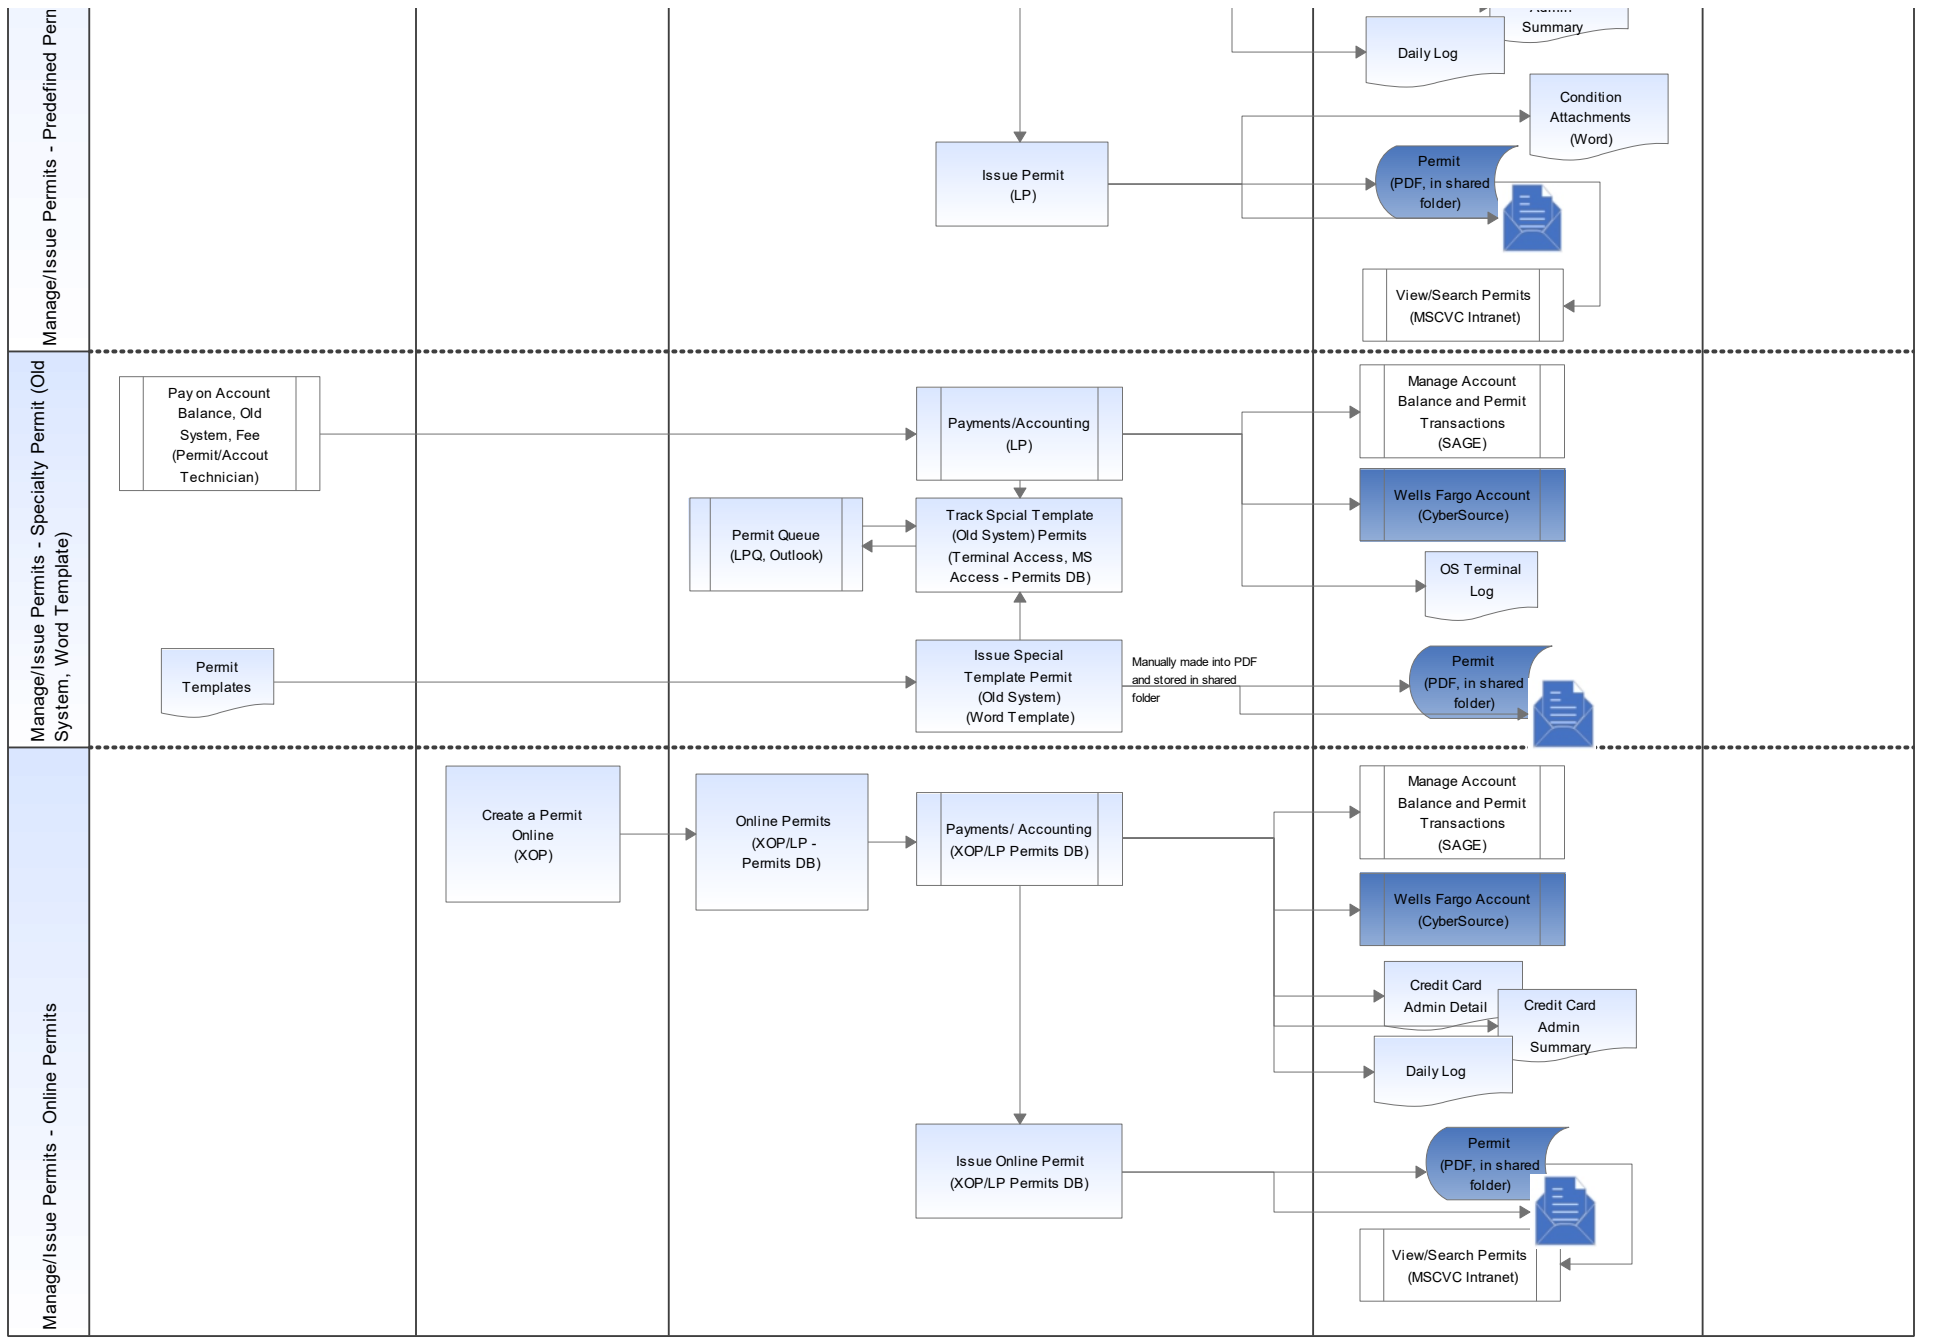

RFP - 2524H005 - Attachment D-1 - MSCVC Permitting As Is Context Map Overview

RFP - 2524H005- Attachment D-2 - MSCVC Permitting As Is Context Map - Permits with Workflow

RFP - 2524H005 - Attachment D-3 - MSCVC Permitting As Is Context Map - Admin

RFP - 2524H005 - Attachment D-4 - MSCVC Permitting As Is Context Map - Accounting

RFP - 2524H005 - Attachment D-5 - MSCVC Permitting As Is Context Map - TRT

RFP - 2524H005 - Attachment D-6 - MSCVC Permitting To Be Context Map