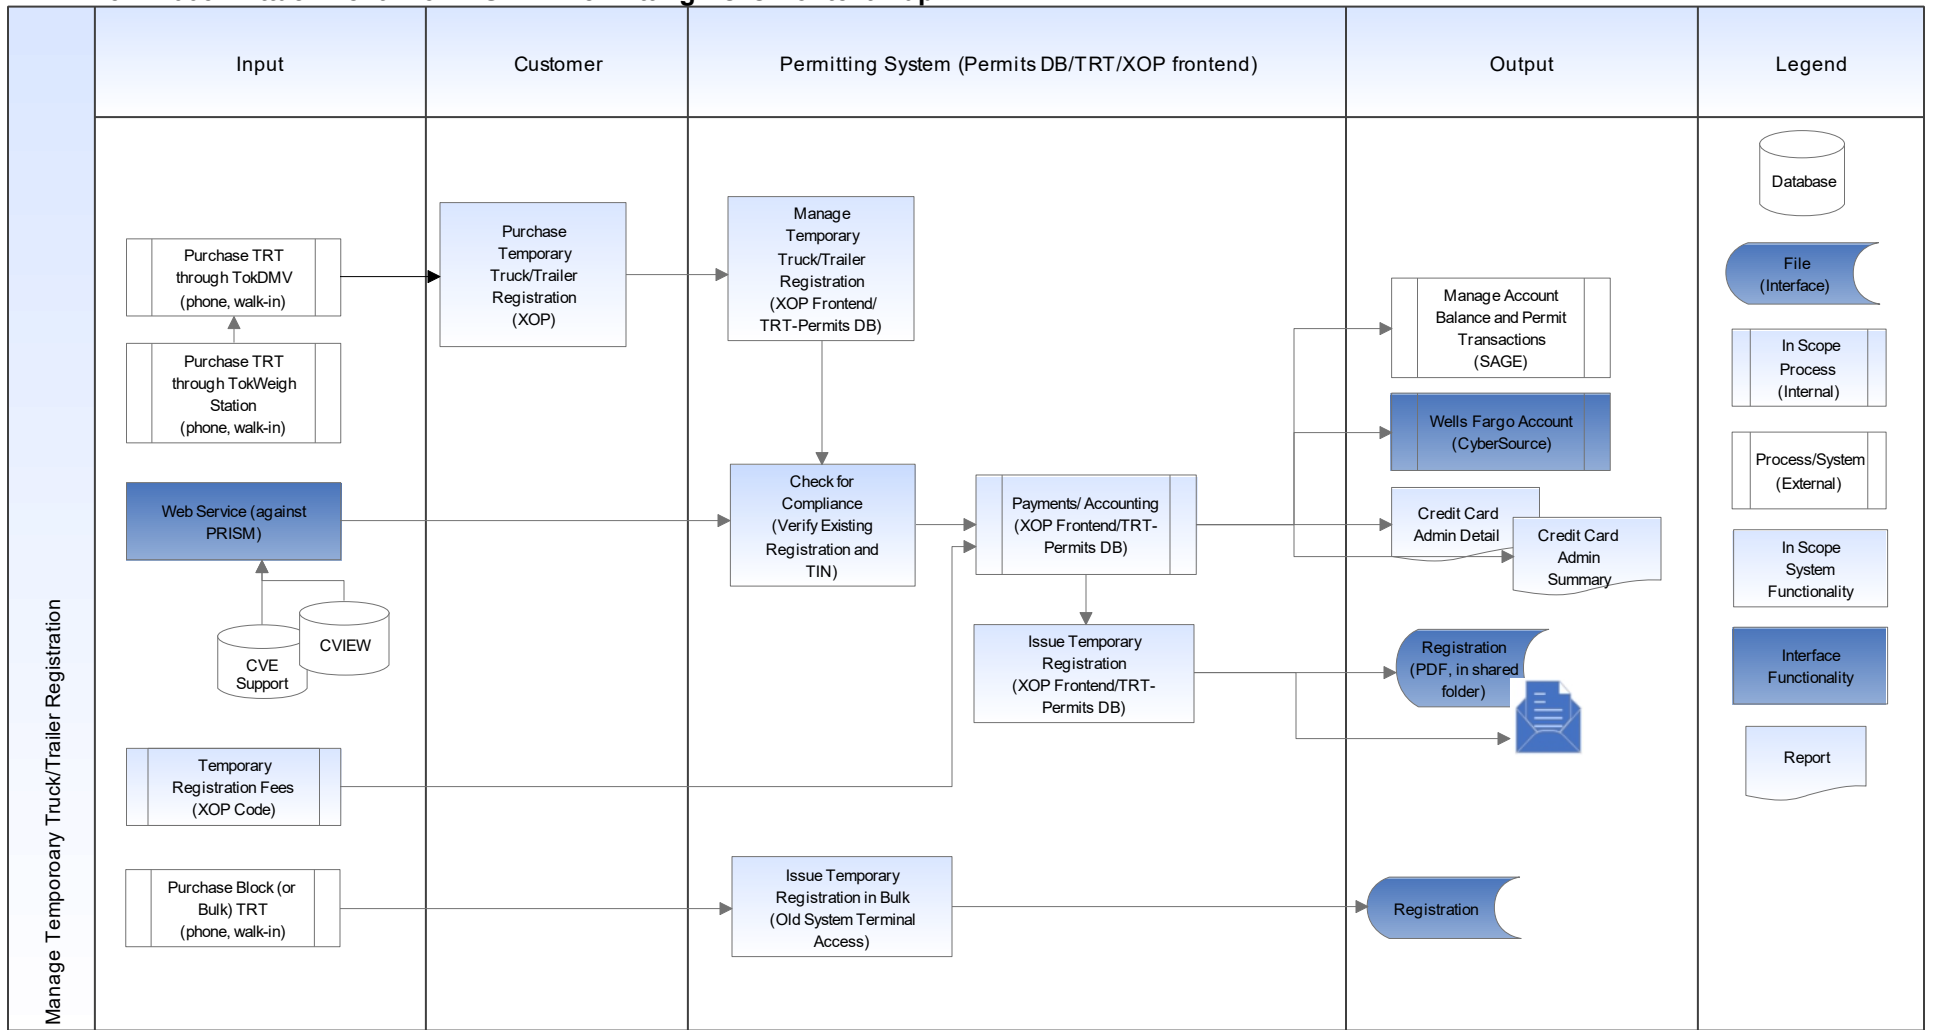

RFP - 2524H005 - Attachment D-1 - MSCVC Permitting As Is Context Map Overview

RFP - 2524H005- Attachment D-2 - MSCVC Permitting As Is Context Map - Permits with Workflow

RFP - 2524H005 - Attachment D-3 - MSCVC Permitting As Is Context Map - Admin

RFP - 2524H005 - Attachment D-4 - MSCVC Permitting As Is Context Map - Accounting

RFP - 2524H005 - Attachment D-5 - MSCVC Permitting As Is Context Map - TRT

RFP - 2524H005 - Attachment D-6 - MSCVC Permitting To Be Context Map