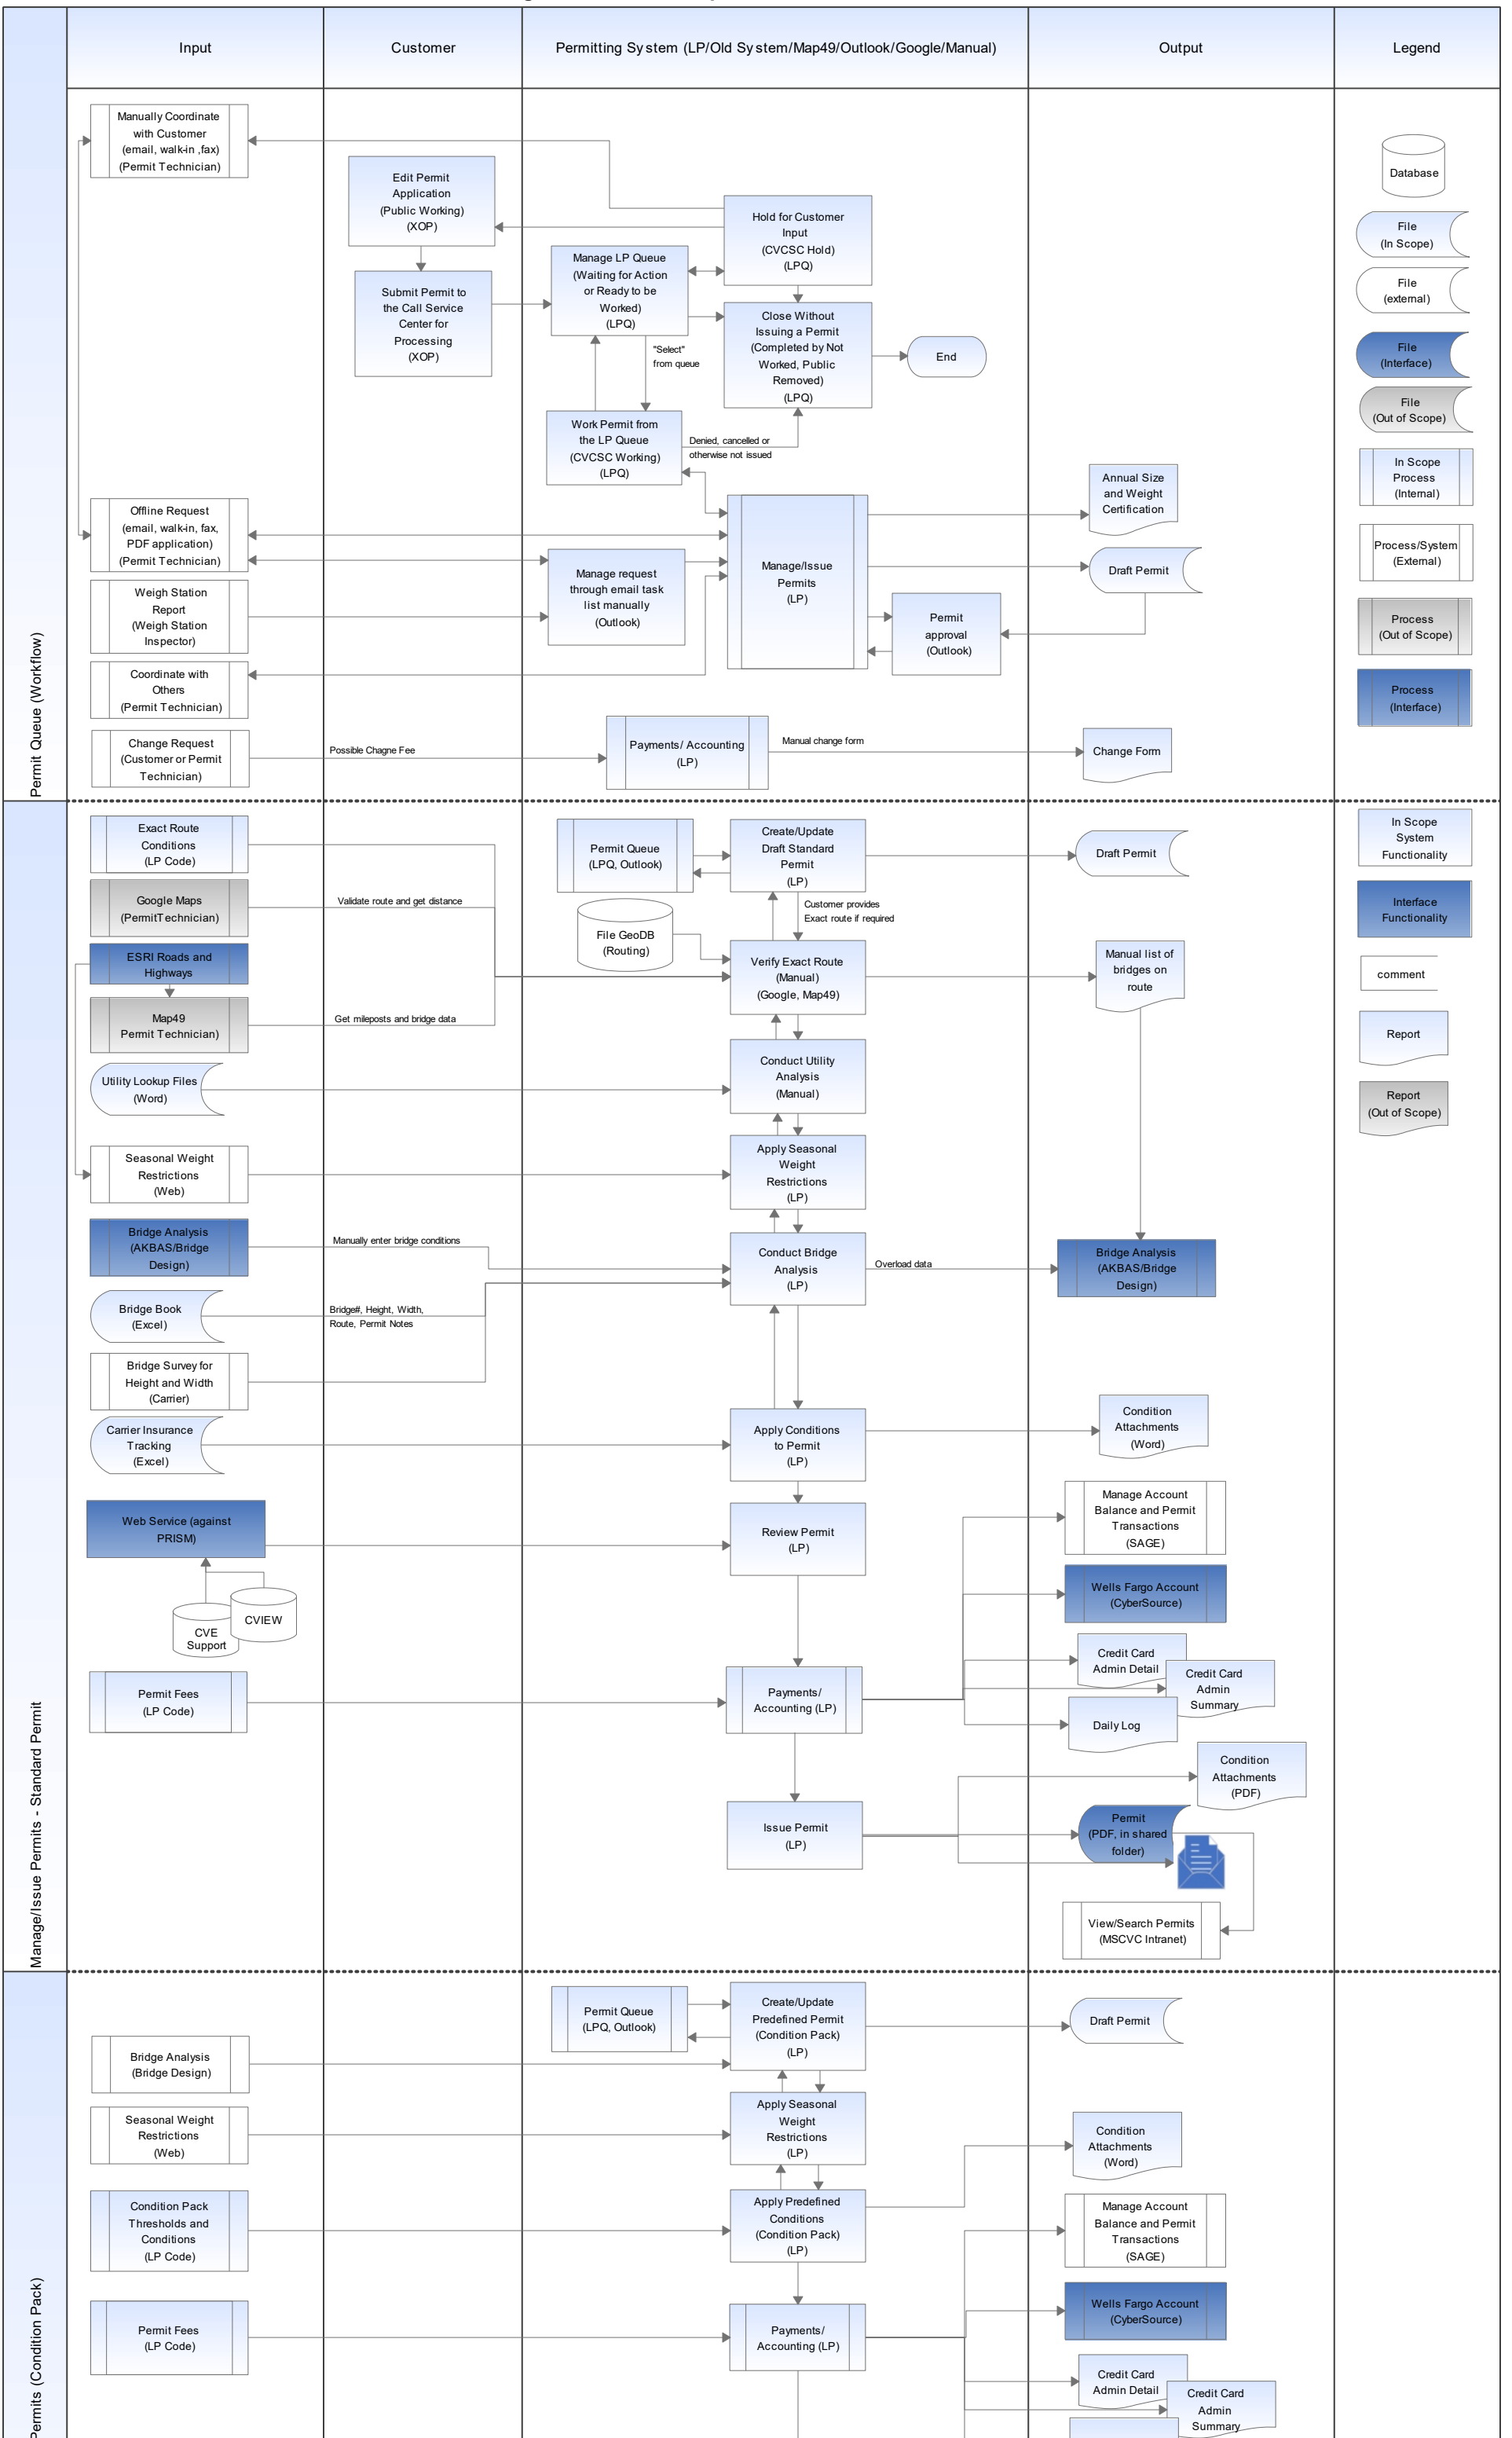

RFP - 2524H005 - Attachment D-1 - MSCVC Permitting As Is Context Map Overview

RFP - 2524H005- Attachment D-2 - MSCVC Permitting As Is Context Map - Permits with Workflow

RFP - 2524H005 - Attachment D-3 - MSCVC Permitting As Is Context Map - Admin

RFP - 2524H005 - Attachment D-4 - MSCVC Permitting As Is Context Map - Accounting

RFP - 2524H005 - Attachment D-5 - MSCVC Permitting As Is Context Map - TRT

RFP - 2524H005 - Attachment D-6 - MSCVC Permitting To Be Context Map