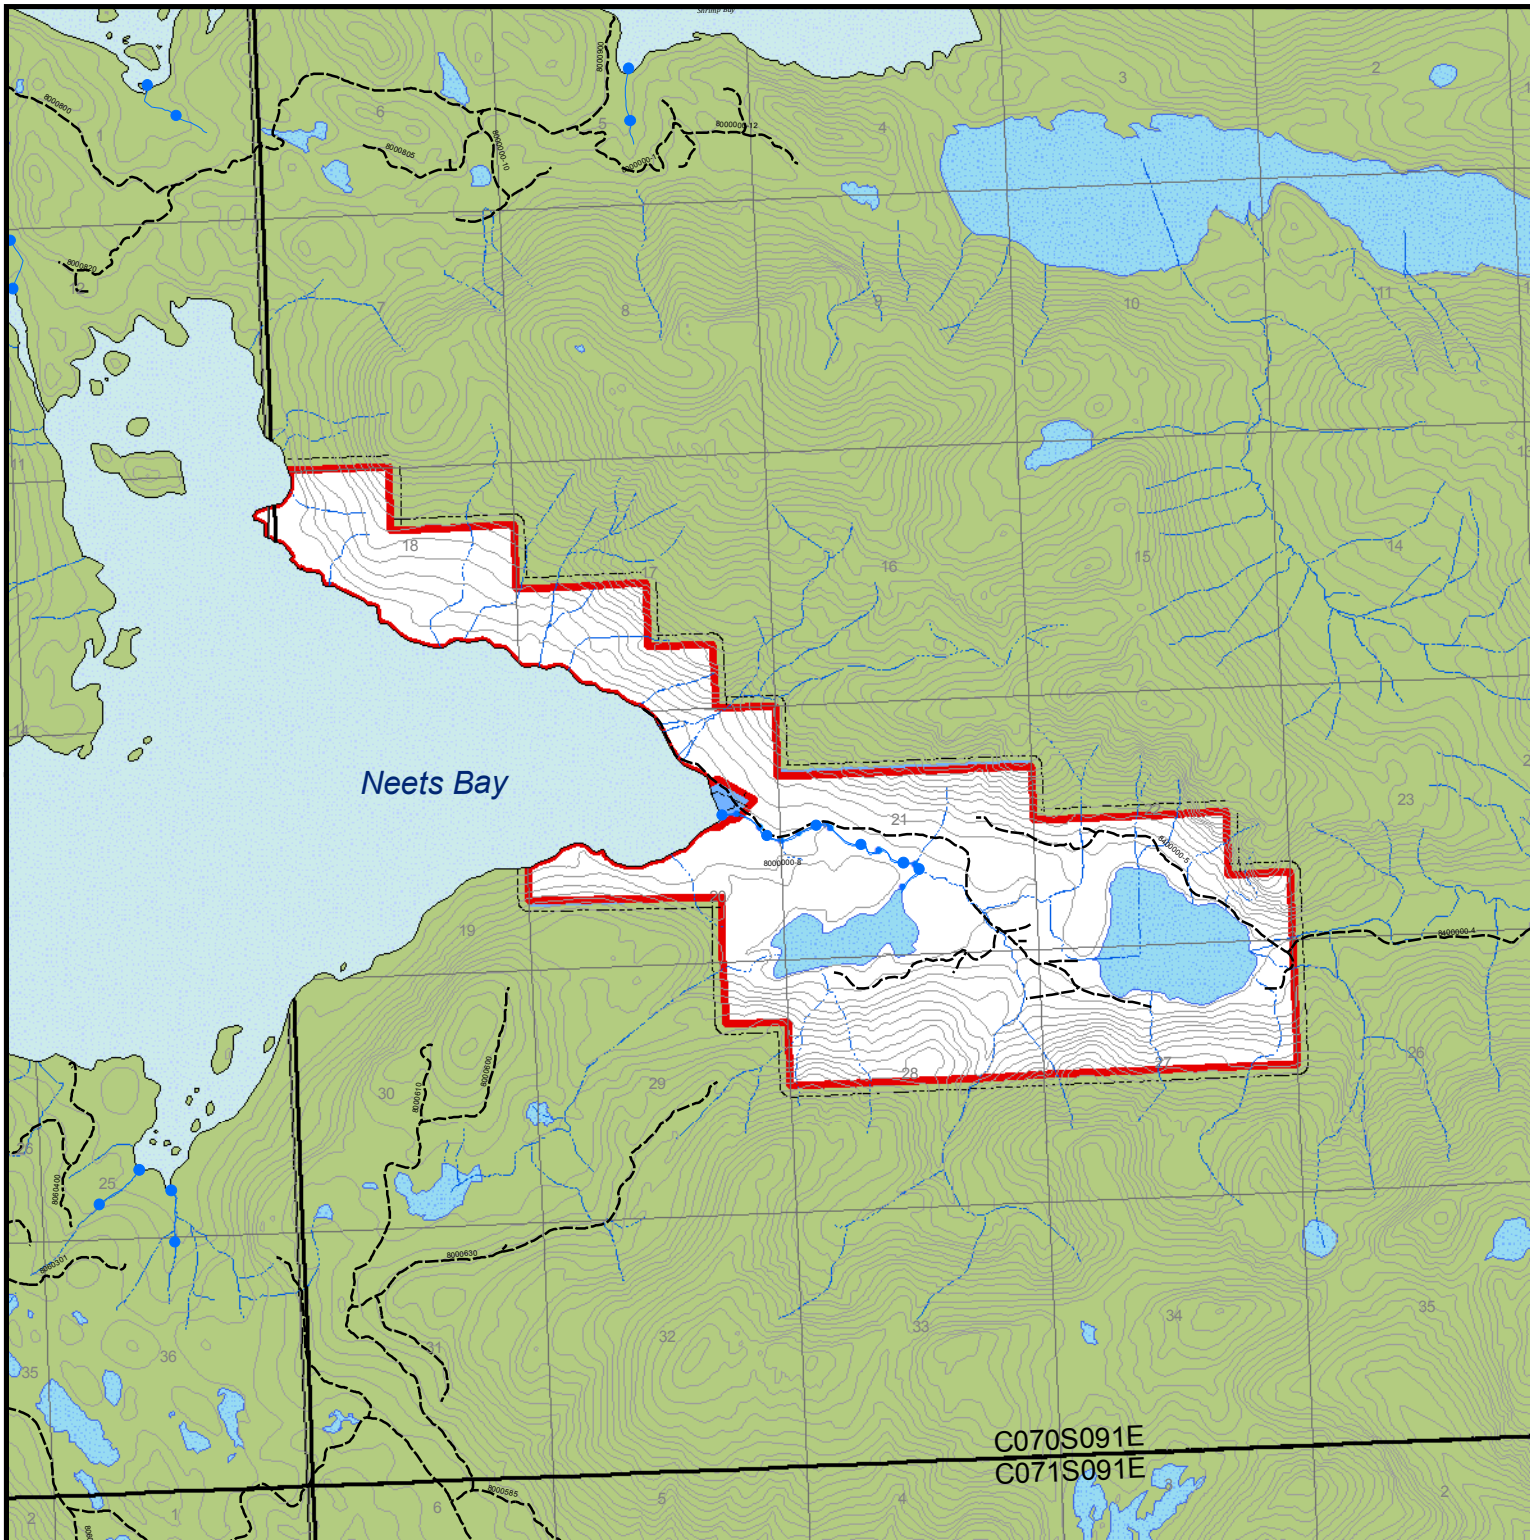

Contour Interval 100 Feet

Date: 12/7/2015

Southeast State Forest

Neets Bay 2133 Acres

- State Forest
- State Park
- Subdivision
- Municipal Ownership
- Private Ownership
- University Ownership
- Mental Health Ownership
- Other DNR Ownership
- Native Corporation Ownership
- Federal Ownership
- Cataloged Anadromous Stream
- Non-Cataloged Anadromous Stream
- Water Quality Stream
- Constructed Road

Contour Interval 100 Feet

0 0.25 0.5
Miles

Date: 12/7/2015

Southeast State Forest

Leask Cove

326 Acres

- State Forest
- State Park
- Subdivision
- Municipal Ownership
- Private Ownership
- University Ownership
- Mental Health Ownership
- Other DNR Ownership
- Native Corporation Ownership
- Federal Ownership
- Cataloged Anadromous Stream
- Non-Cataloged Anadromous Stream
- Water Quality Stream
- Constructed Road

Contour Interval 100 Feet

Date: 12/7/2015

Southeast State Forest

Traitors Cove

314 Acres

- State Forest
- State Park
- Subdivision
- Municipal Ownership
- Private Ownership
- University Ownership
- Mental Health Ownership
- Other DNR Ownership
- Native Corporation Ownership
- Federal Ownership
- Cataloged Anadromous Stream
- Non-Cataloged Anadromous Stream
- Water Quality Stream
- Constructed Road