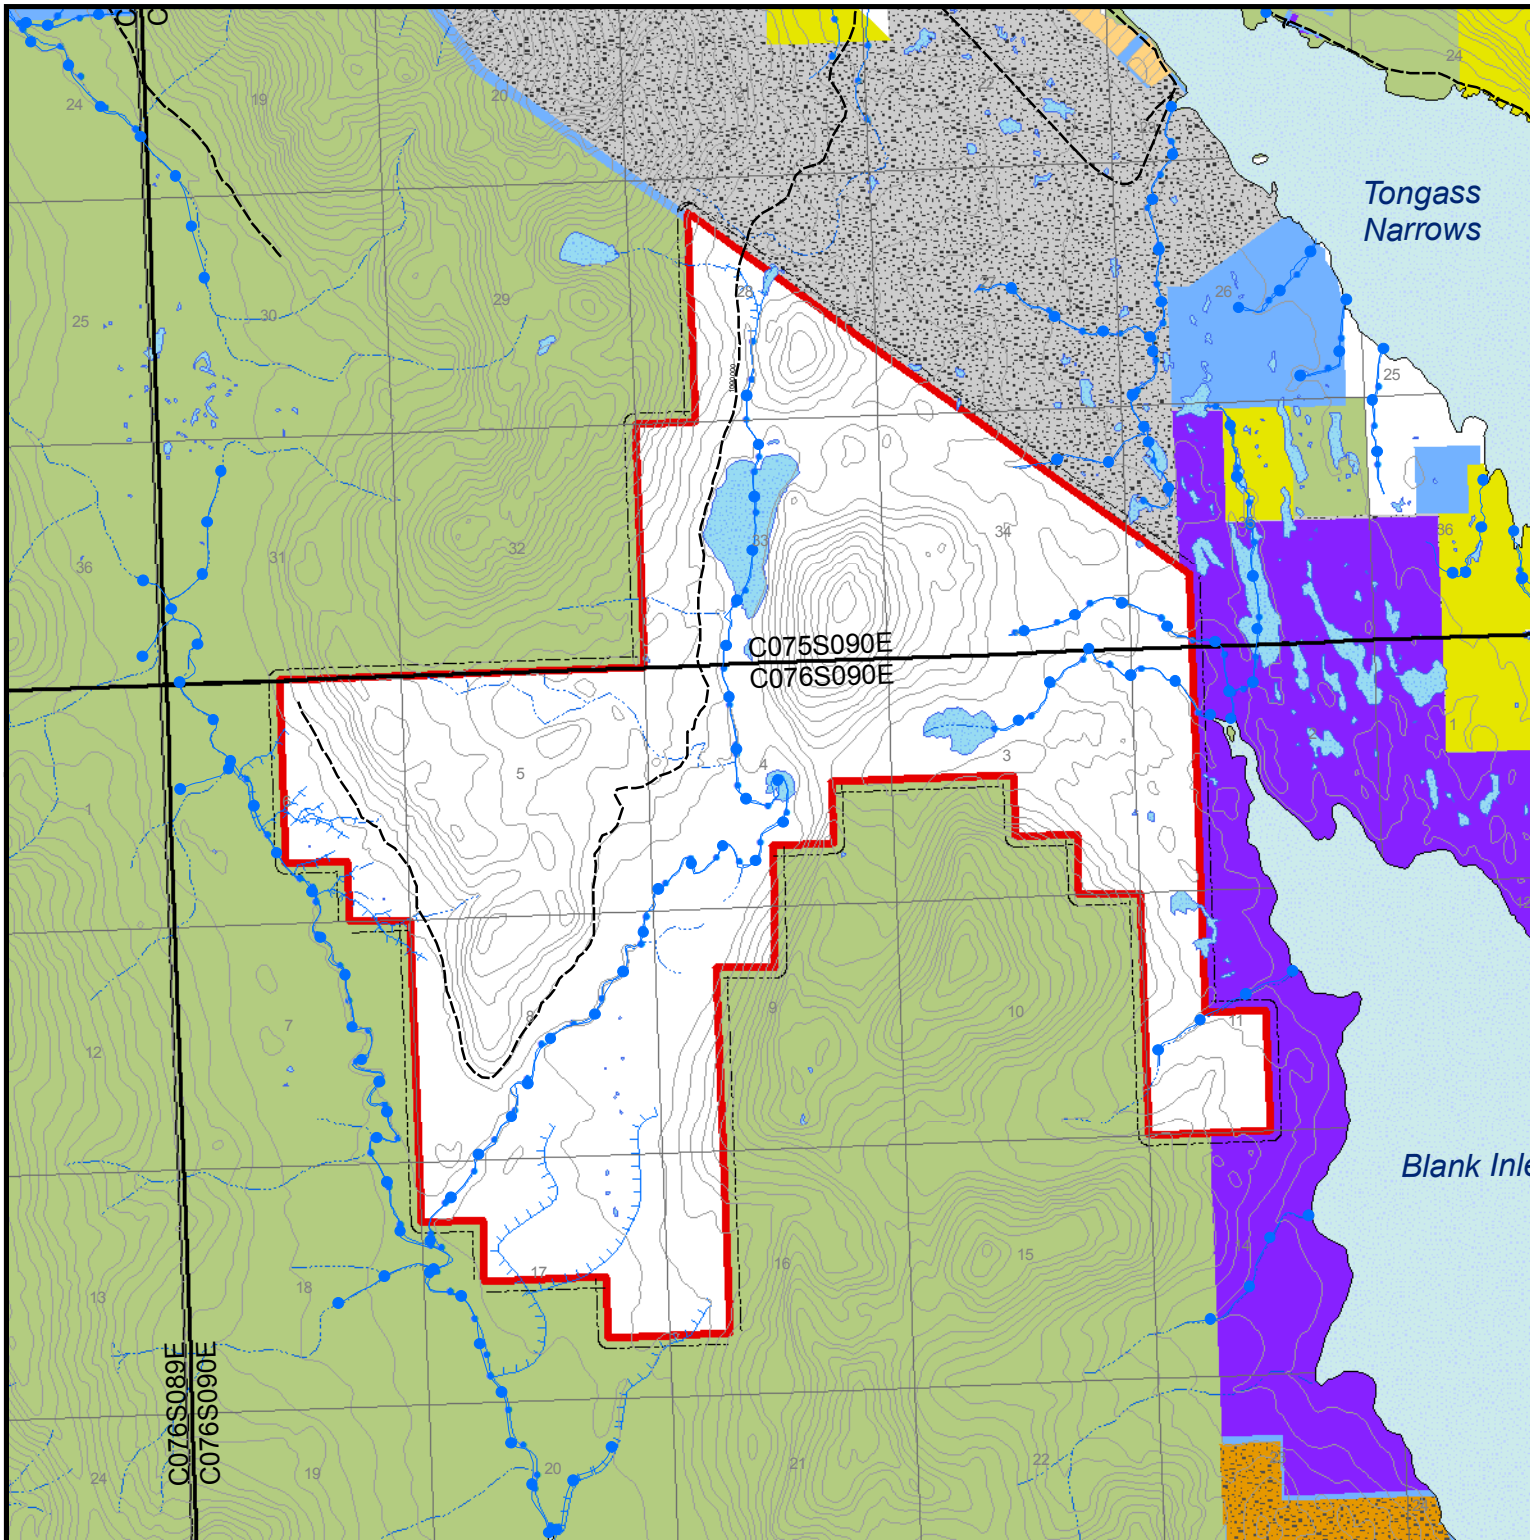

Southeast State Forest Ketchikan Management Area

 State Forest Units  Management Area

Southeast State Forest

Bostwick

5101 Acres

- State Forest
- State Park
- Subdivision
- Municipal Ownership
- Private Ownership
- University Ownership
- Mental Health Ownership
- Other DNR Ownership
- Native Corporation Ownership
- Federal Ownership
- Cataloged Anadromous Stream
- Non-Cataloged Anadromous Stream
- Water Quality Stream
- Constructed Road

Contour Interval 100 Feet

Date: 12/7/2015

Southeast State Forest

Vallenar

2397 Acres

-  State Forest
-  State Park
-  Subdivision
-  Municipal Ownership
-  Private Ownership
-  University Ownership
-  Mental Health Ownership
-  Other DNR Ownership
- Native Corporation Ownership
- Federal Ownership
-  Cataloged Anadromous Stream
-  Non-Cataloged Anadromous Stream
-  Water Quality Stream
-  Constructed Road

Contour Interval 100 Feet

0 0.25 0.5
Miles

Date: 12/7/2015

Southeast State Forest

Leask Cove

326 Acres

- State Forest
- State Park
- Subdivision
- Municipal Ownership
- Private Ownership
- University Ownership
- Mental Health Ownership
- Other DNR Ownership
- Native Corporation Ownership
- Federal Ownership
- Cataloged Anadromous Stream
- Non-Cataloged Anadromous Stream
- Water Quality Stream
- Constructed Road

Contour Interval 100 Feet

Date: 12/7/2015

Southeast State Forest

Traitors Cove

314 Acres

- State Forest
- State Park
- Subdivision
- Municipal Ownership
- Private Ownership
- University Ownership
- Mental Health Ownership
- Other DNR Ownership
- Native Corporation Ownership
- Federal Ownership
- Cataloged Anadromous Stream
- Non-Cataloged Anadromous Stream
- Water Quality Stream
- Constructed Road