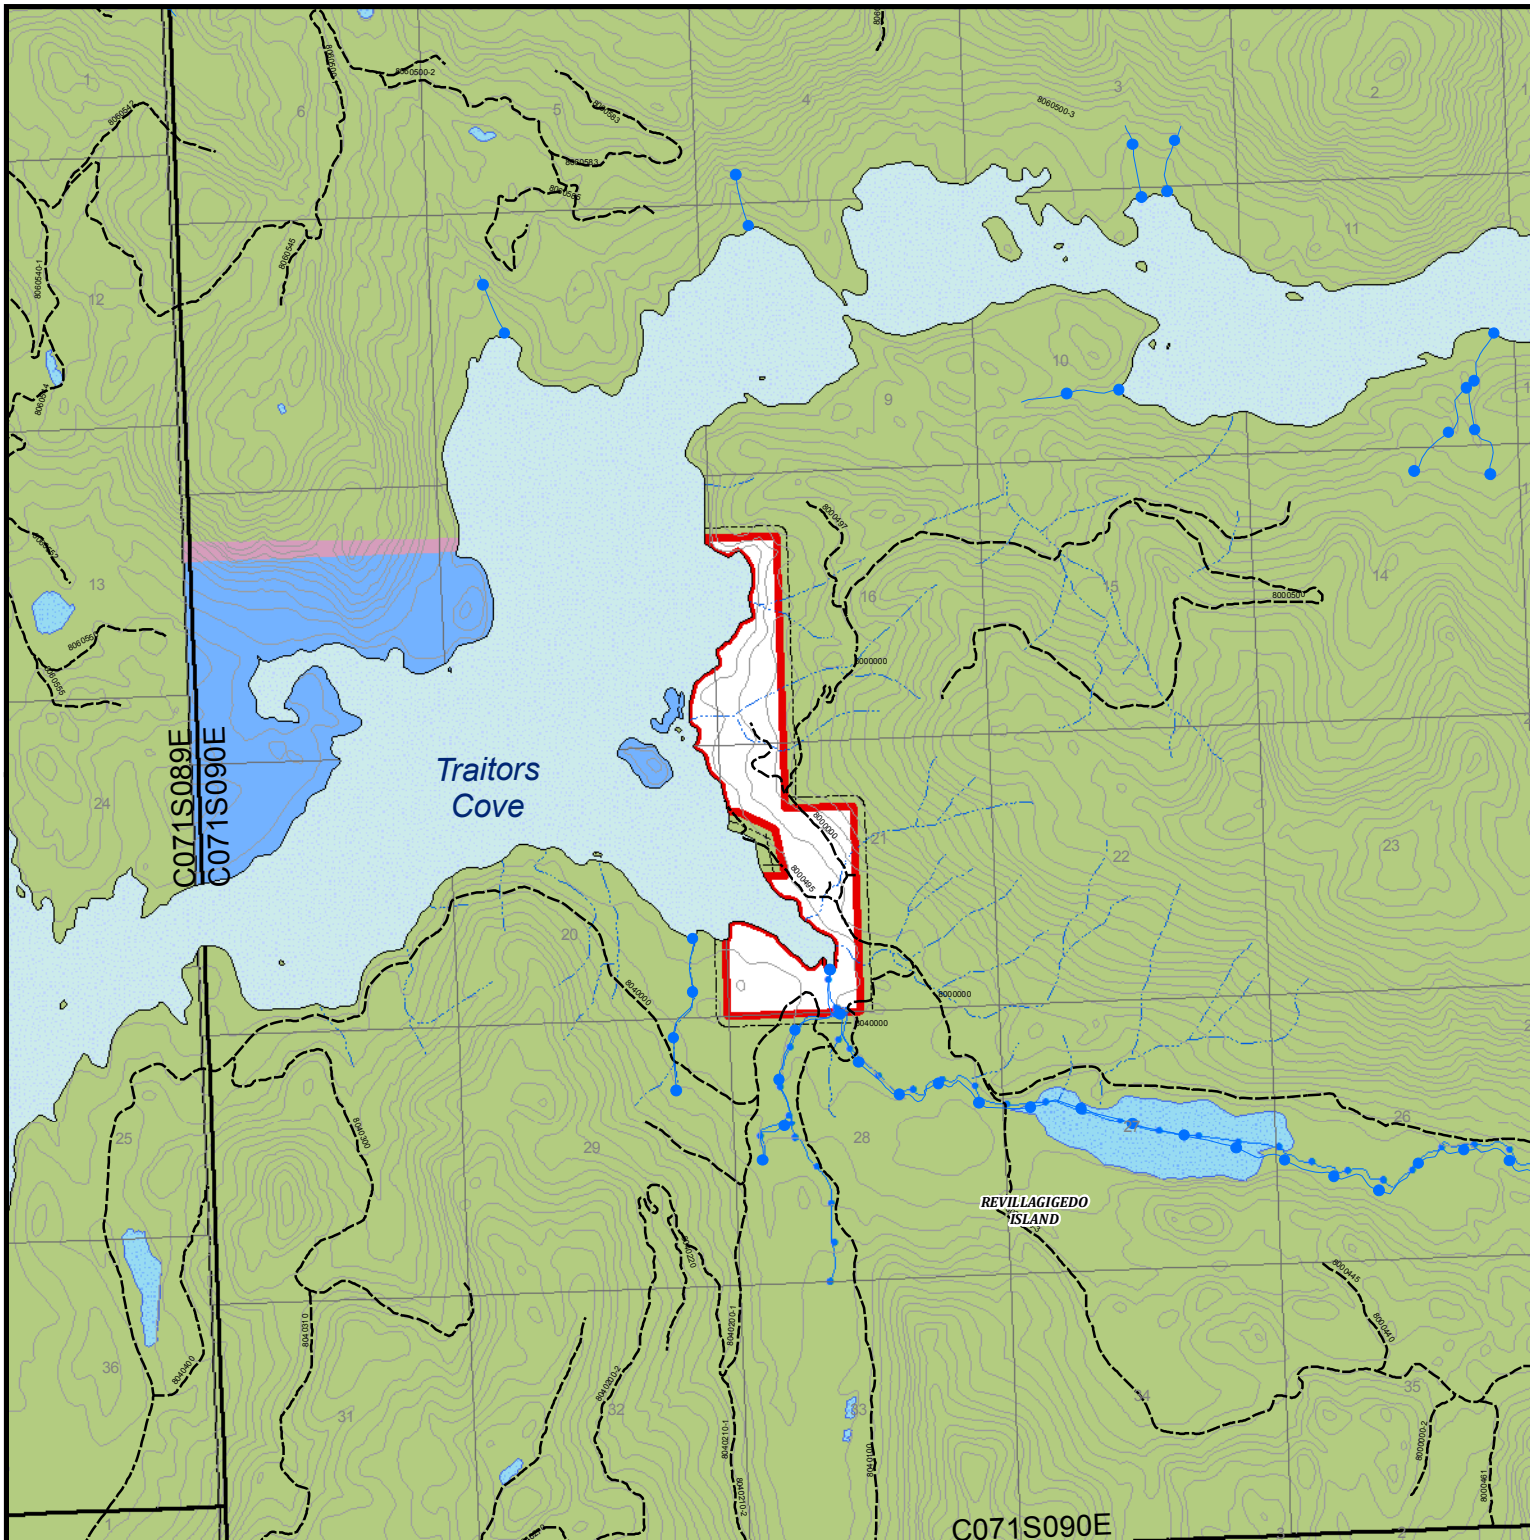

Contour Interval 100 Feet

0 0.25 0.5
Miles

Date: 12/7/2015

Southeast State Forest

Leask Cove

326 Acres

- State Forest
- State Park
- Subdivision
- Municipal Ownership
- Private Ownership
- University Ownership
- Mental Health Ownership
- Other DNR Ownership
- Native Corporation Ownership
- Federal Ownership
- Cataloged Anadromous Stream
- Non-Cataloged Anadromous Stream
- Water Quality Stream
- Constructed Road

Contour Interval 100 Feet

Date: 12/7/2015

Southeast State Forest

Traitors Cove

314 Acres

- State Forest
- State Park
- Subdivision
- Municipal Ownership
- Private Ownership
- University Ownership
- Mental Health Ownership
- Other DNR Ownership
- Native Corporation Ownership
- Federal Ownership
- Cataloged Anadromous Stream
- Non-Cataloged Anadromous Stream
- Water Quality Stream
- Constructed Road

Contour Interval 100 Feet

0 0.25 0.5 Miles

Date: 12/7/2015