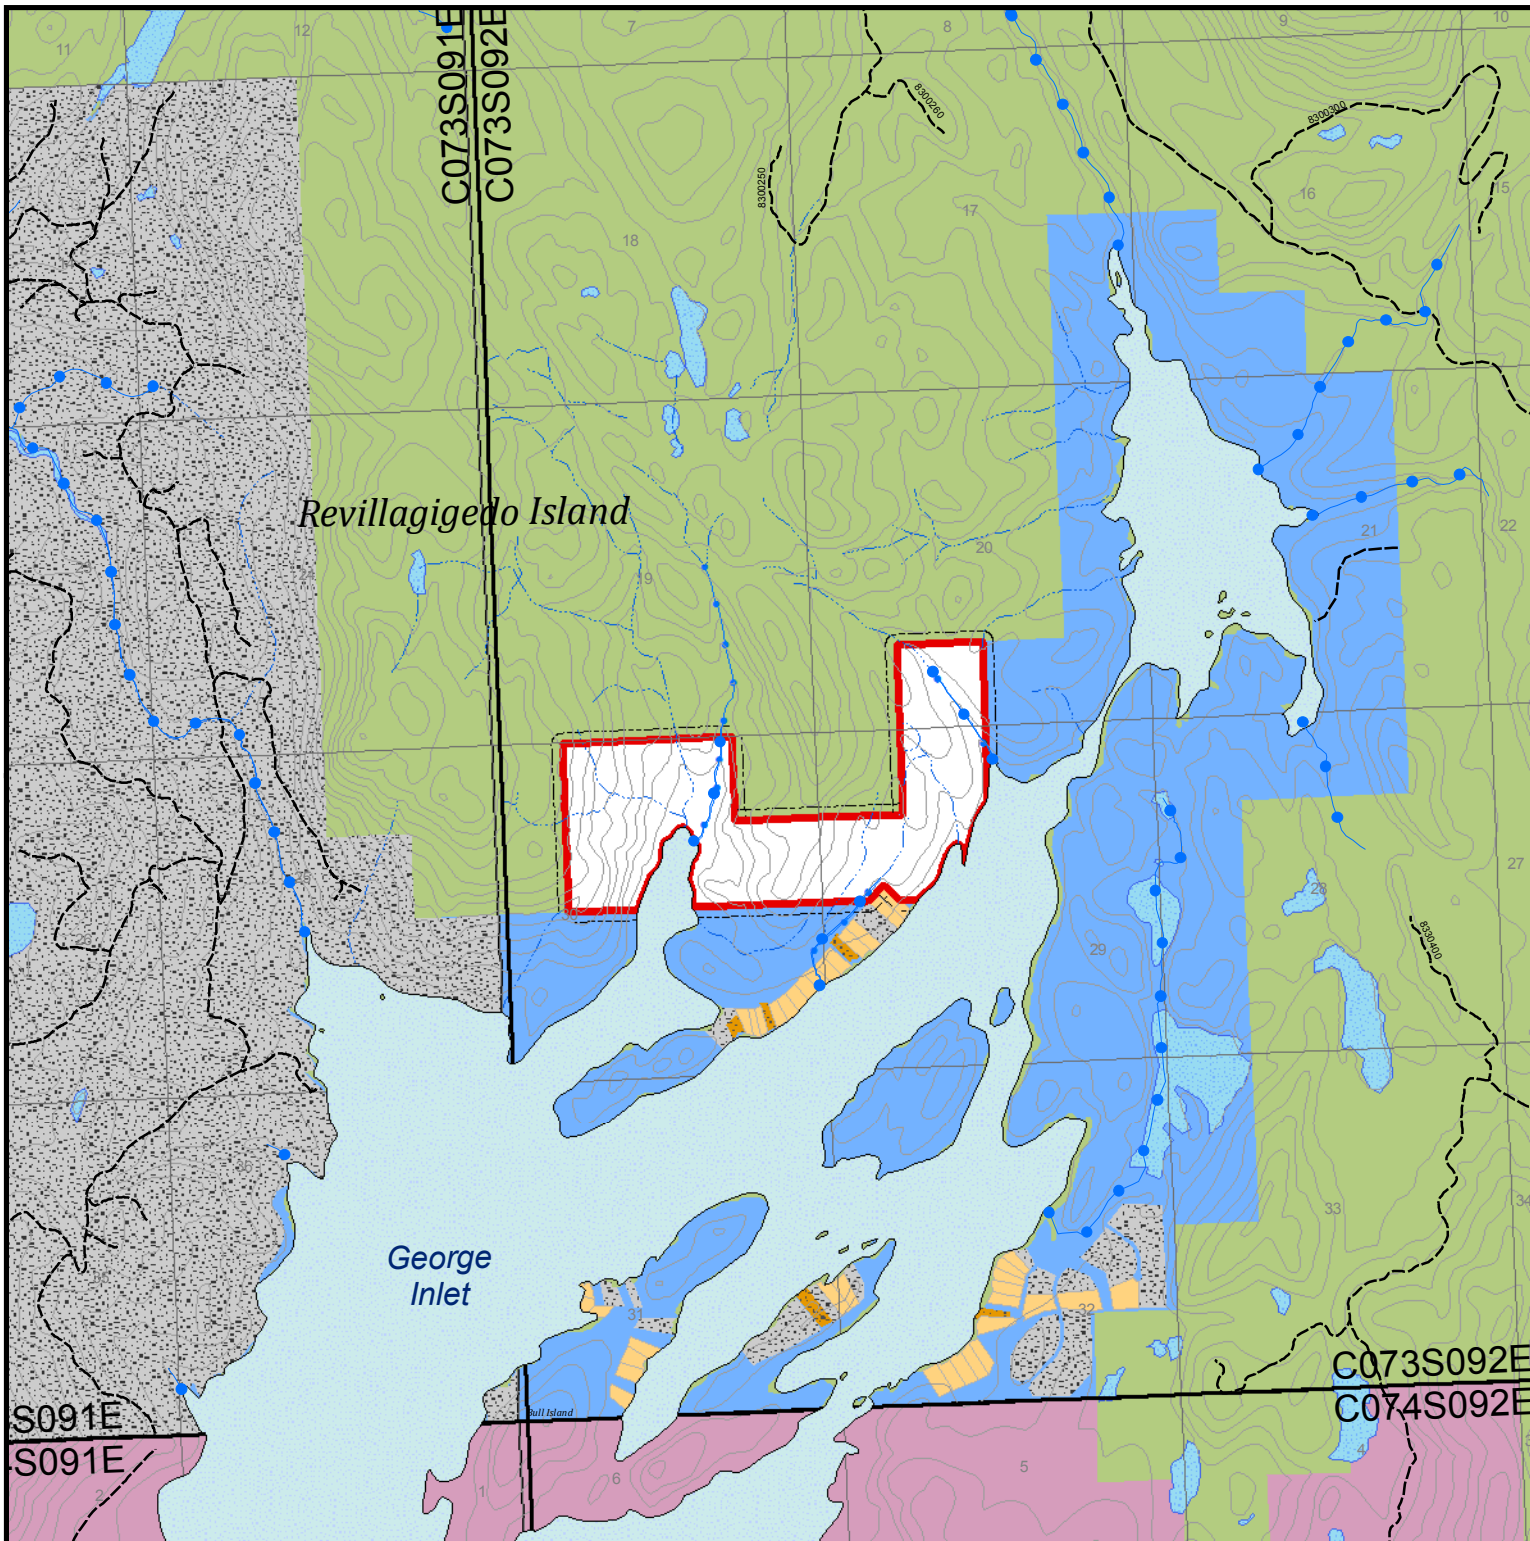

Contour Interval 100 Feet

0 0.25 0.5
Miles

Date: 12/7/2015

Southeast State Forest

Leask Cove

326 Acres

- State Forest
- State Park
- Subdivision
- Municipal Ownership
- Private Ownership
- University Ownership
- Mental Health Ownership
- Other DNR Ownership
- Native Corporation Ownership
- Federal Ownership
- Cataloged Anadromous Stream
- Non-Cataloged Anadromous Stream
- Water Quality Stream
- Constructed Road

Contour Interval 100 Feet

Date: 12/7/2015

Southeast State Forest

Traitors Cove

314 Acres

- State Forest
- State Park
- Subdivision
- Municipal Ownership
- Private Ownership
- University Ownership
- Mental Health Ownership
- Other DNR Ownership
- Native Corporation Ownership
- Federal Ownership
- Cataloged Anadromous Stream
- Non-Cataloged Anadromous Stream
- Water Quality Stream
- Constructed Road