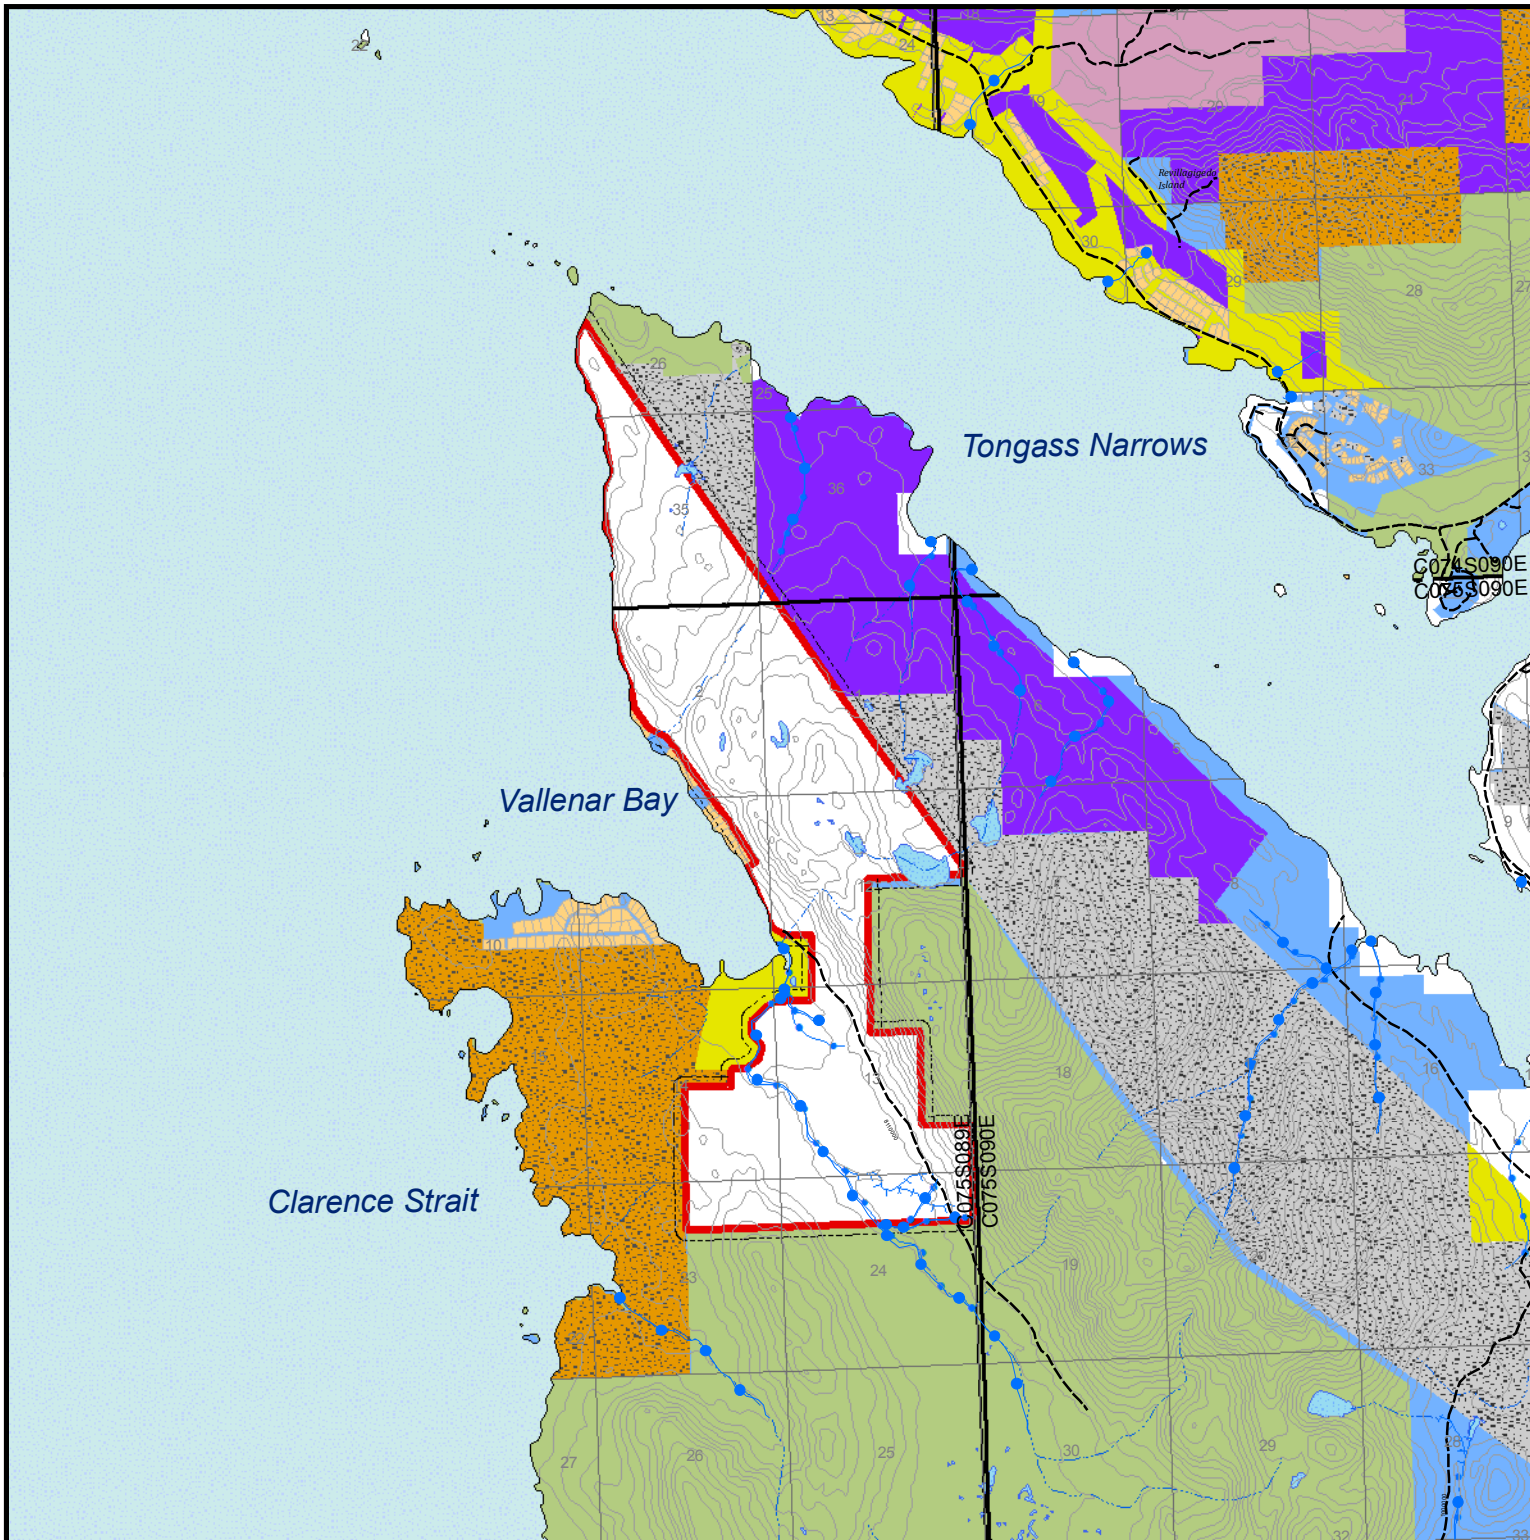

Southeast State Forest Ketchikan Management Area

 State Forest Units  Management Area

Southeast State Forest

Bostwick

5101 Acres

- State Forest
- State Park
- Subdivision
- Municipal Ownership
- Private Ownership
- University Ownership
- Mental Health Ownership
- Other DNR Ownership
- Native Corporation Ownership
- Federal Ownership
- Cataloged Anadromous Stream
- Non-Cataloged Anadromous Stream
- Water Quality Stream
- Constructed Road

Contour Interval 100 Feet

Date: 12/7/2015

Southeast State Forest

Vallenar

2397 Acres

-  State Forest
-  State Park
-  Subdivision
-  Municipal Ownership
-  Private Ownership
-  University Ownership
-  Mental Health Ownership
-  Other DNR Ownership
- Native Corporation Ownership
- Federal Ownership
-  Cataloged Anadromous Stream
-  Non-Cataloged Anadromous Stream
-  Water Quality Stream
-  Constructed Road

Contour Interval 100 Feet

Date: 12/7/2015

Southeast State Forest

Neets Bay 2133 Acres

- State Forest
- State Park
- Subdivision
- Municipal Ownership
- Private Ownership
- University Ownership
- Mental Health Ownership
- Other DNR Ownership
- Native Corporation Ownership
- Federal Ownership
- Cataloged Anadromous Stream
- Non-Cataloged Anadromous Stream
- Water Quality Stream
- Constructed Road

Contour Interval 100 Feet

0 0.25 0.5
Miles

Date: 12/7/2015

Southeast State Forest

Leask Cove

326 Acres

- State Forest
- State Park
- Subdivision
- Municipal Ownership
- Private Ownership
- University Ownership
- Mental Health Ownership
- Other DNR Ownership
- Native Corporation Ownership
- Federal Ownership
- Cataloged Anadromous Stream
- Non-Cataloged Anadromous Stream
- Water Quality Stream
- Constructed Road