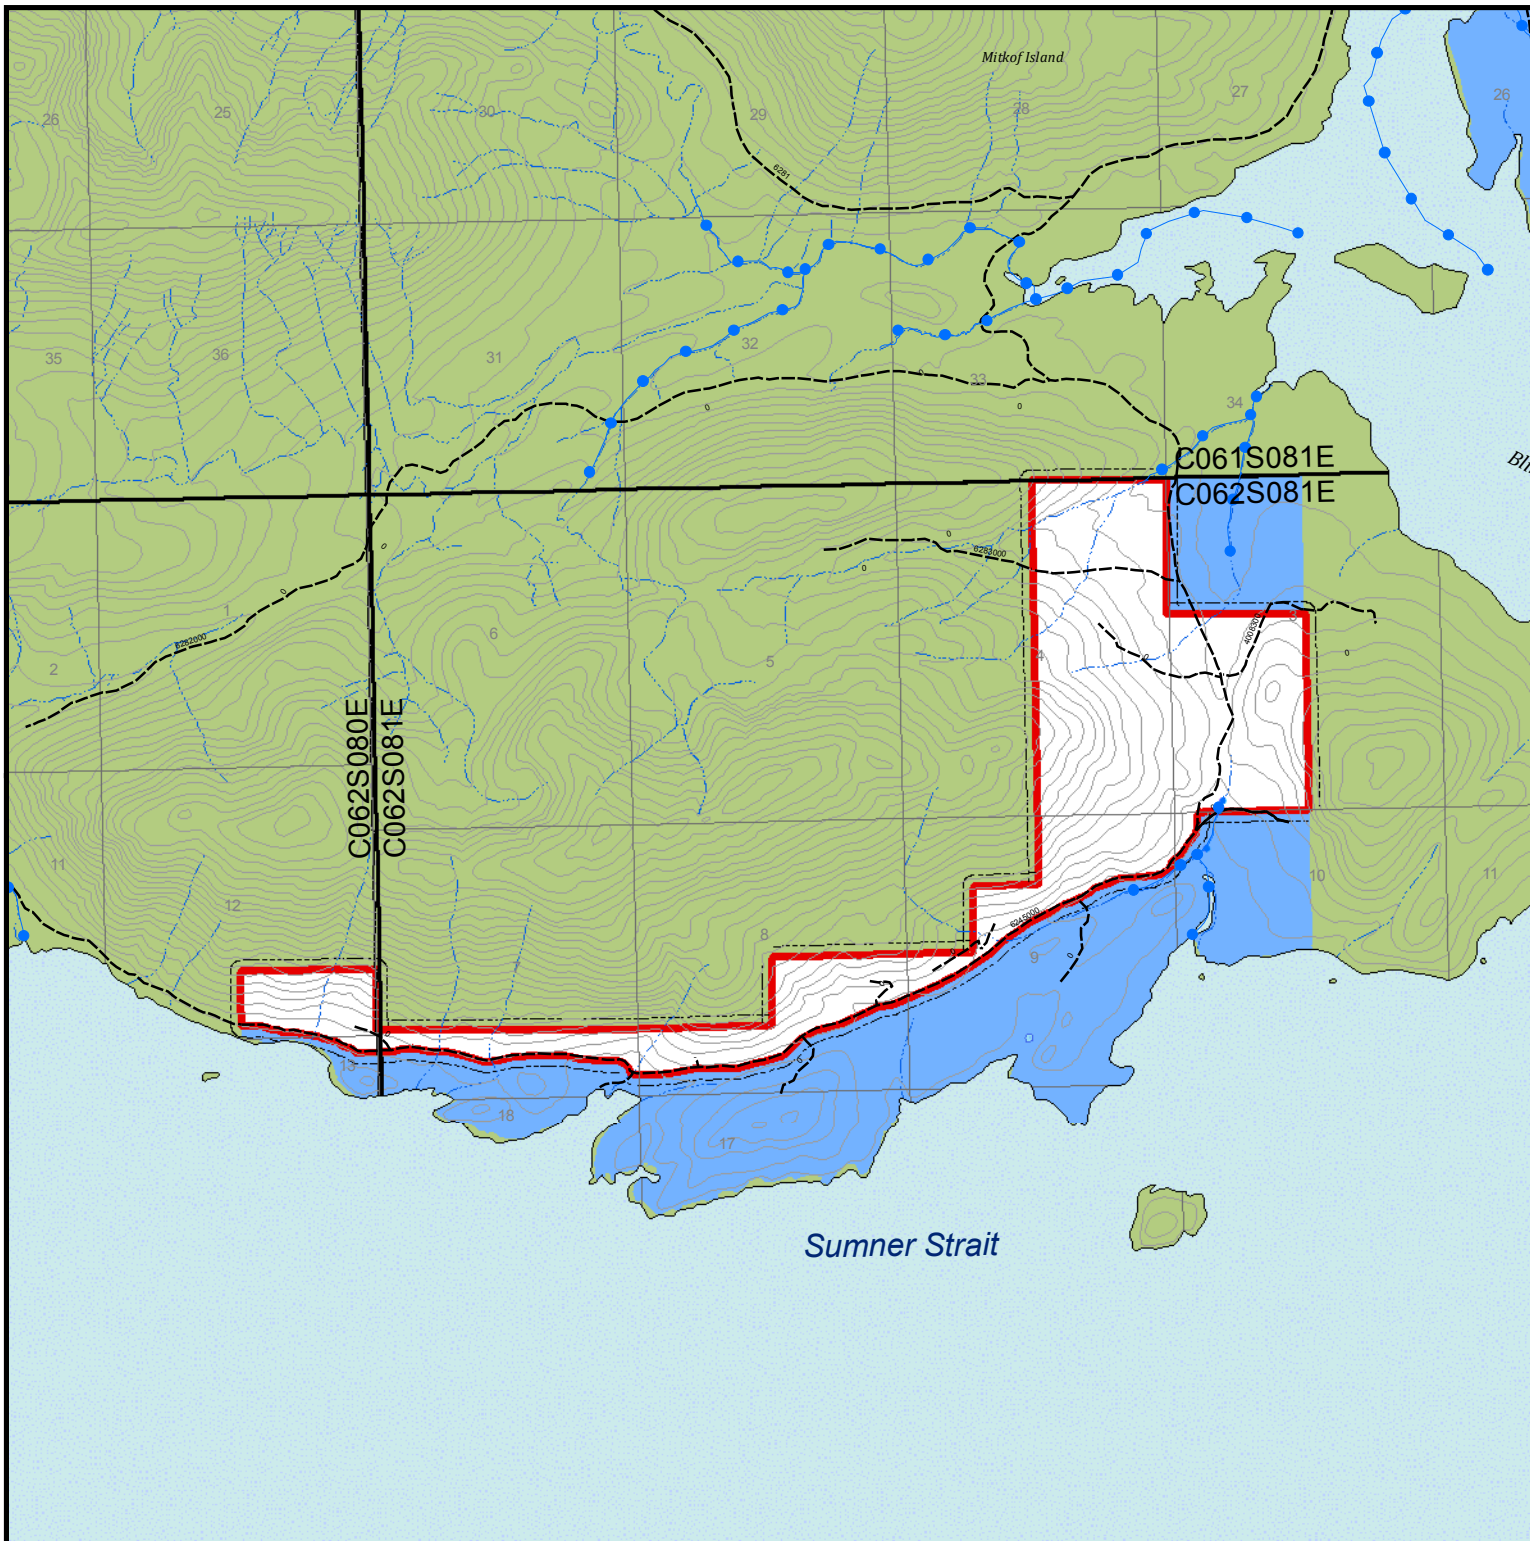

Southeast State Forest

Woodpecker

1046 Acres