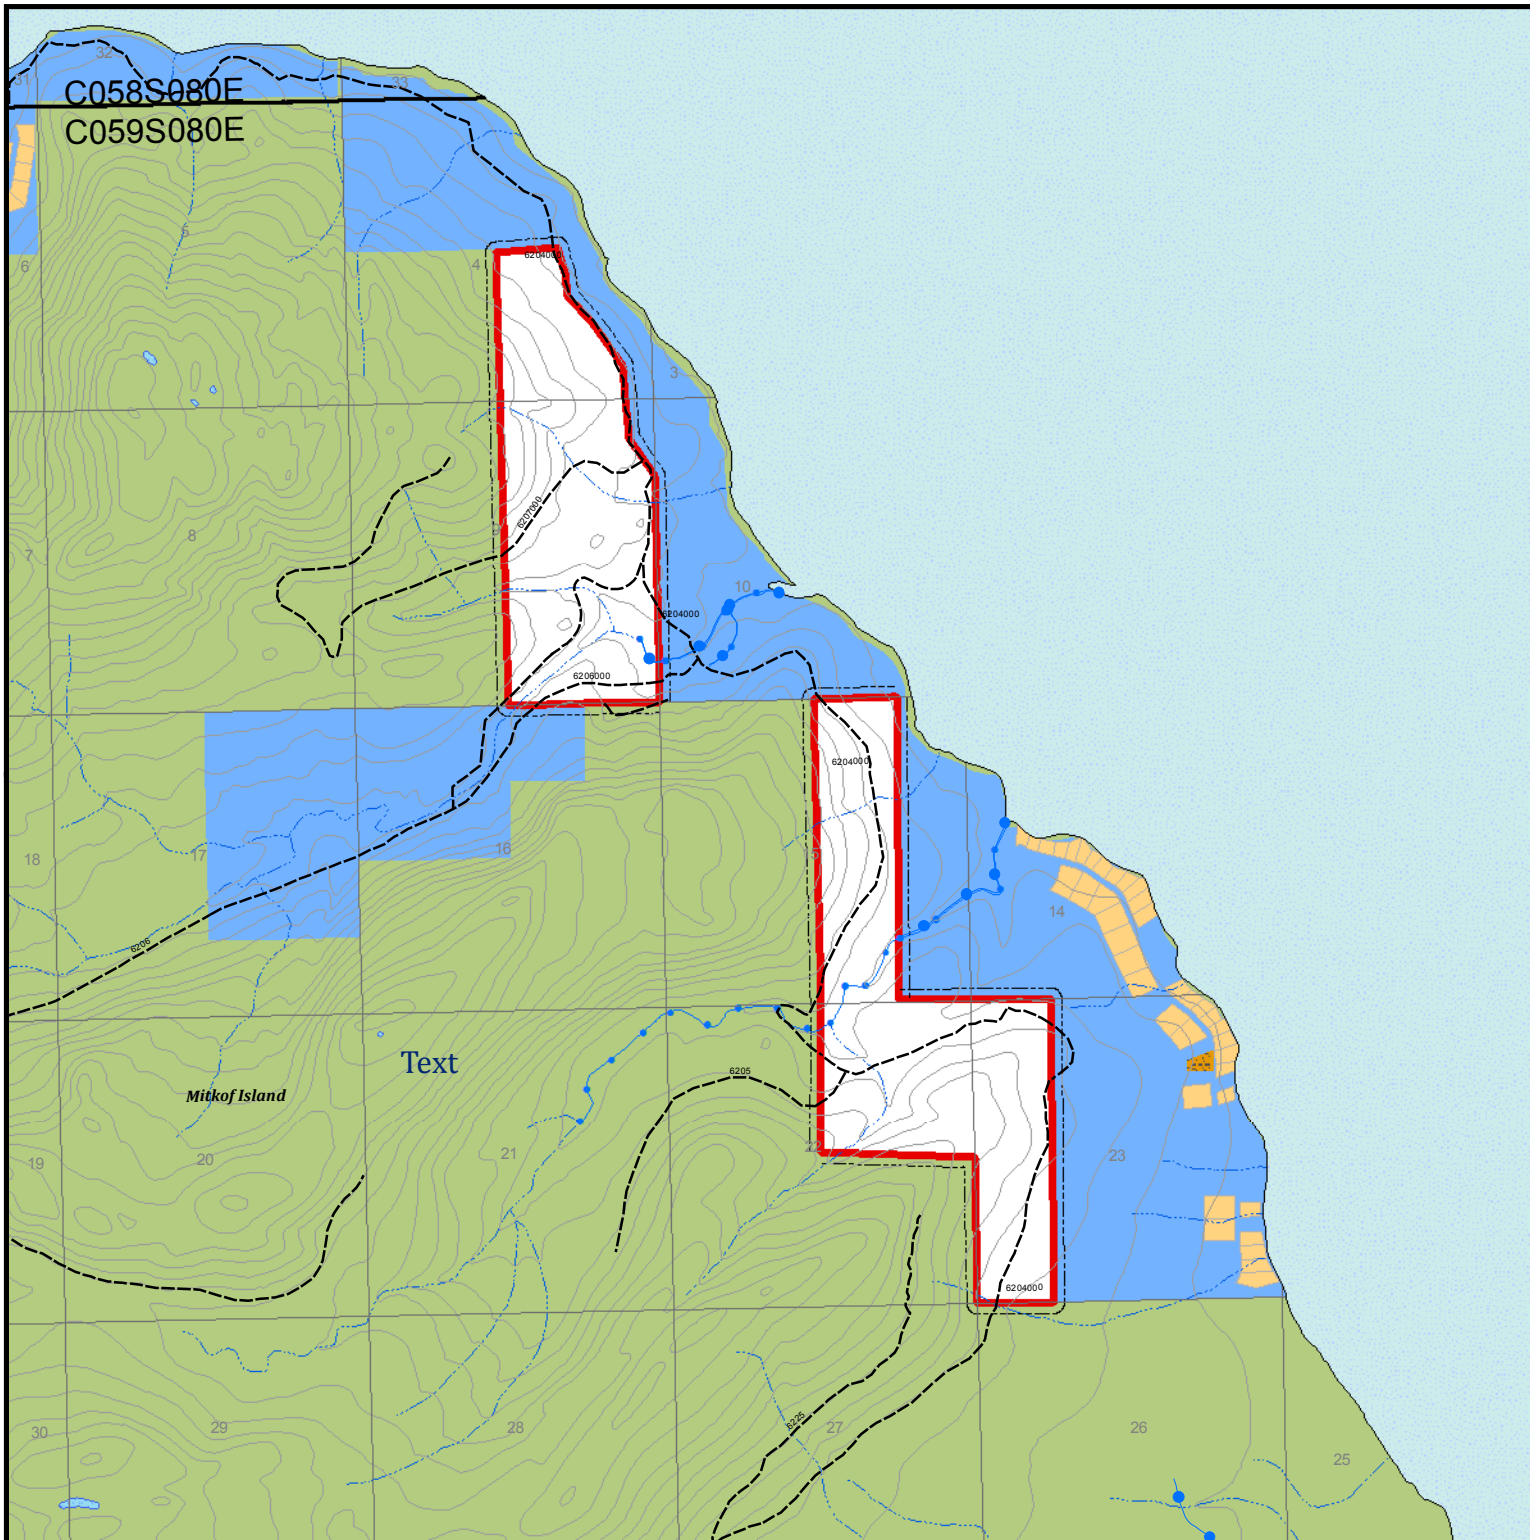

Southeast State Forest

Frederick Point

904 Acres