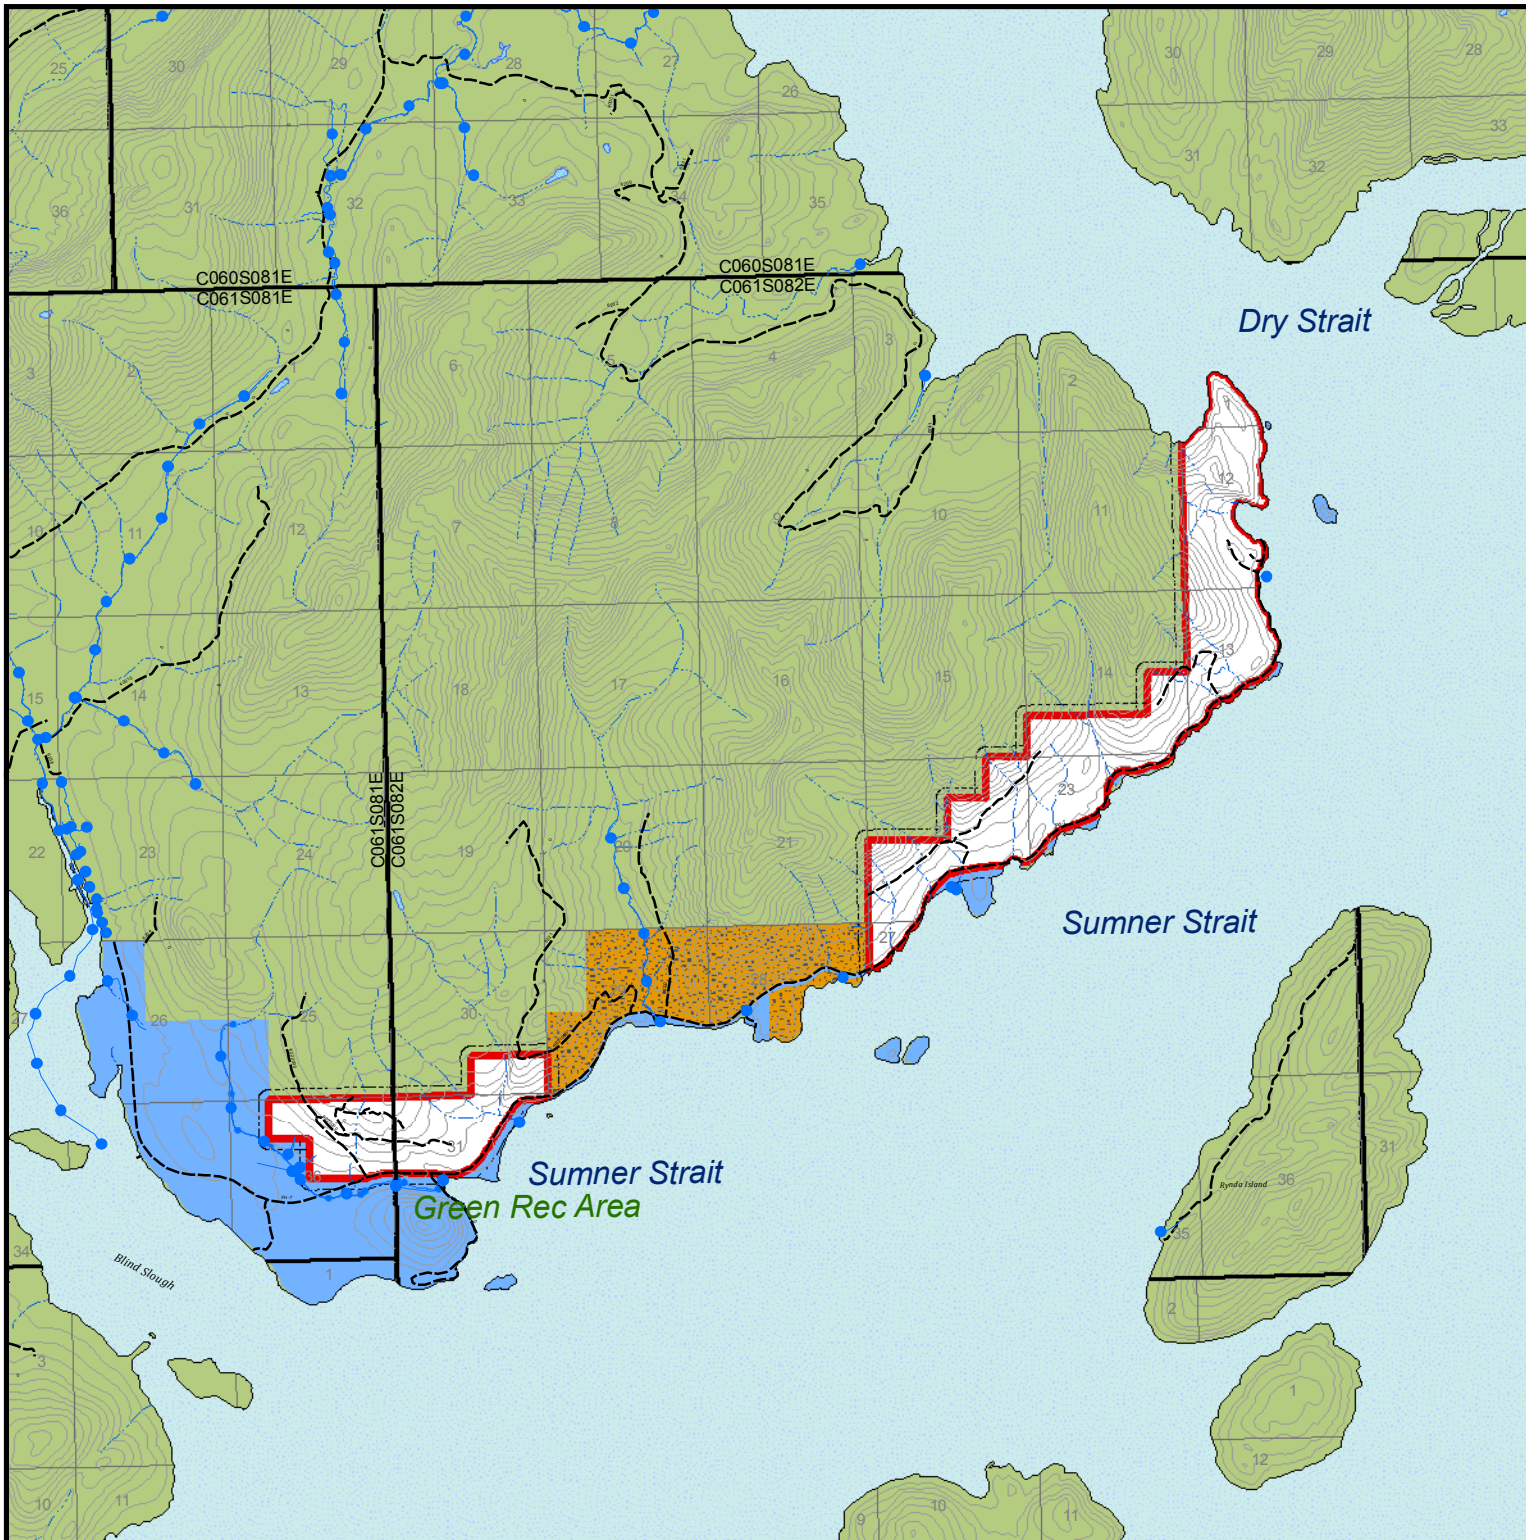

Southeast State Forest

South Mitkof

1758 Acres